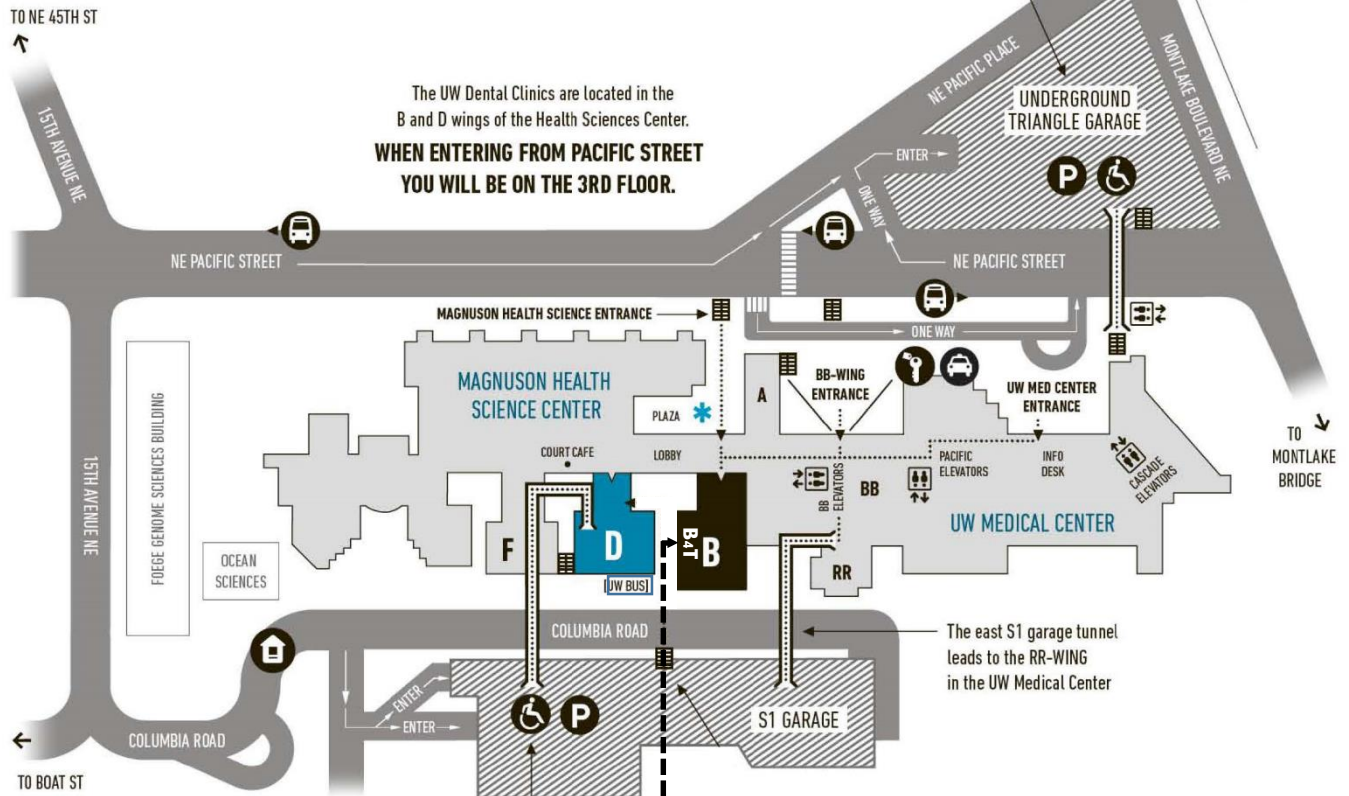

- Underground
- Elevator
- Stairs
- Tunnel
- Suggested Route
- Parking
- Wheelchair Access
- Bus Stop
- Taxi Stand
- Valet Parking
- Gatehouse

**B<sup>4</sup>T**  
Biomimetics  
Biomaterials  
Biophotonics  
Biomechanics  
& Technology

The B4T lab is located at **B162/B164** rooms on the **1<sup>ST</sup>** floor of B-WING.