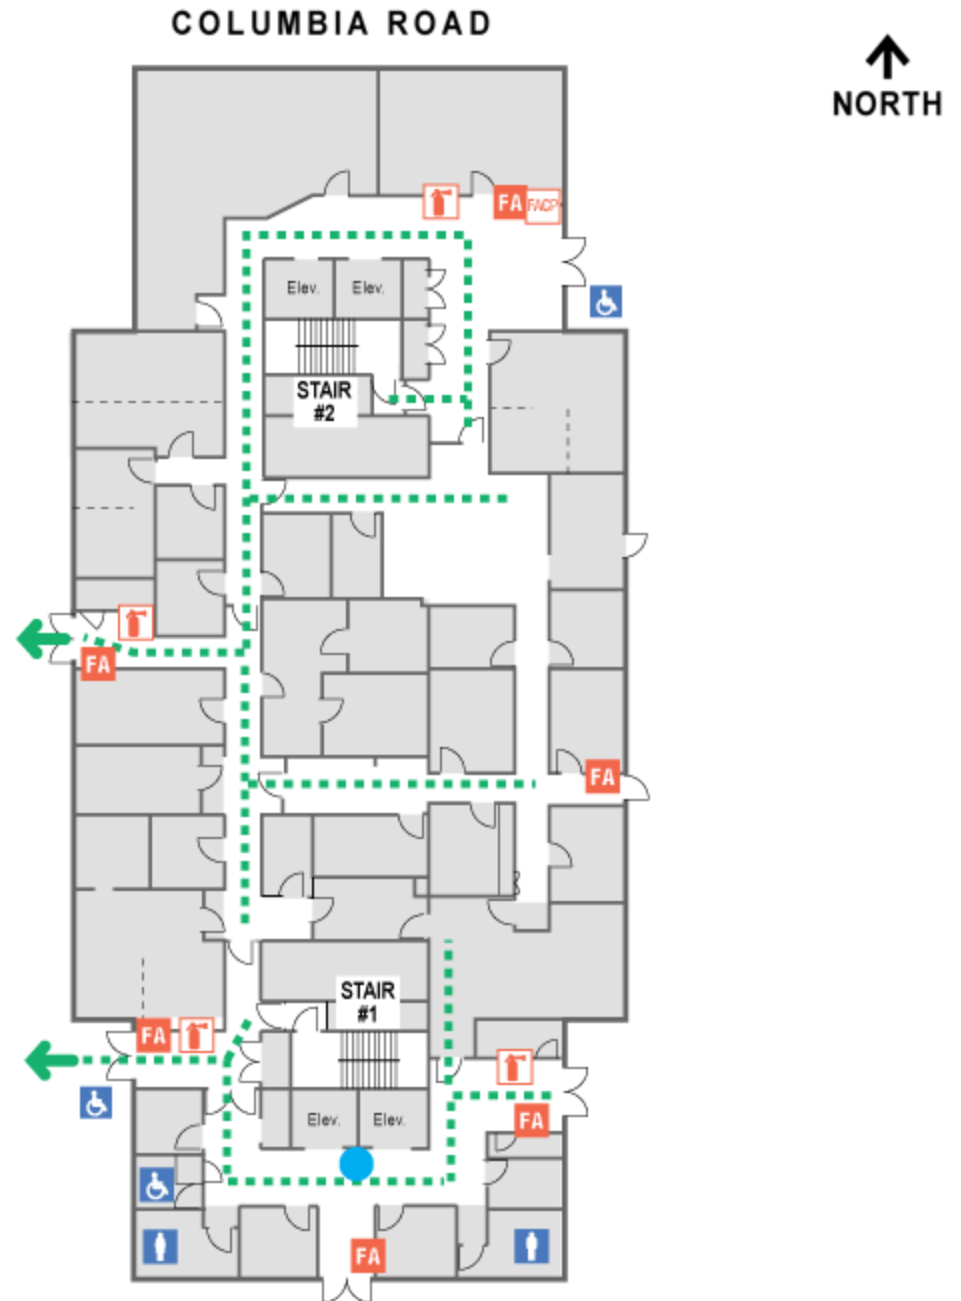

KEY:

- ⋯ Evacuation Route
- ➔ Exit
-  Restroom
-  Fire Extinguisher
-  Fire Alarm
-  Fire Alarm Control Panel
-  Symbol of Accessibility

IF THERE IS AN EMERGENCY:

- Sound fire alarm.
- Assist persons with disabilities.
- Exit the building using the nearest exit.

DO NOT USE ELEVATORS!

- Report to the nearest designated outside assembly area.
- Do not re-enter until authorized to do so.

 Fire Alarm Control Panel is located in Switchgear Room #CD11A on Basement Level

Center on Human Development & Disability
Basement

↓
**Evacuation
Assembly Point:
South Building lawn**

COLUMBIA ROAD

KEY:

- Evacuation Route
- Exit
- ♿ Restroom
- 🔧 Fire Extinguisher
- FA Fire Alarm
- FACP Fire Alarm Control Panel
- ♿ Symbol of Accessibility

FACP Fire Alarm Control Panel is located in Switchgear Room #CD11A on Basement Level

Center on Human Development & Disability
Floor 1

↓
**Evacuation
Assembly Point:
South Building lawn**

KEY:

- Evacuation Route
- Exit
- ♿ Restroom
- 🔥 Fire Extinguisher
- FA Fire Alarm
- FACP Fire Alarm Control Panel
- ♿ Symbol of Accessibility