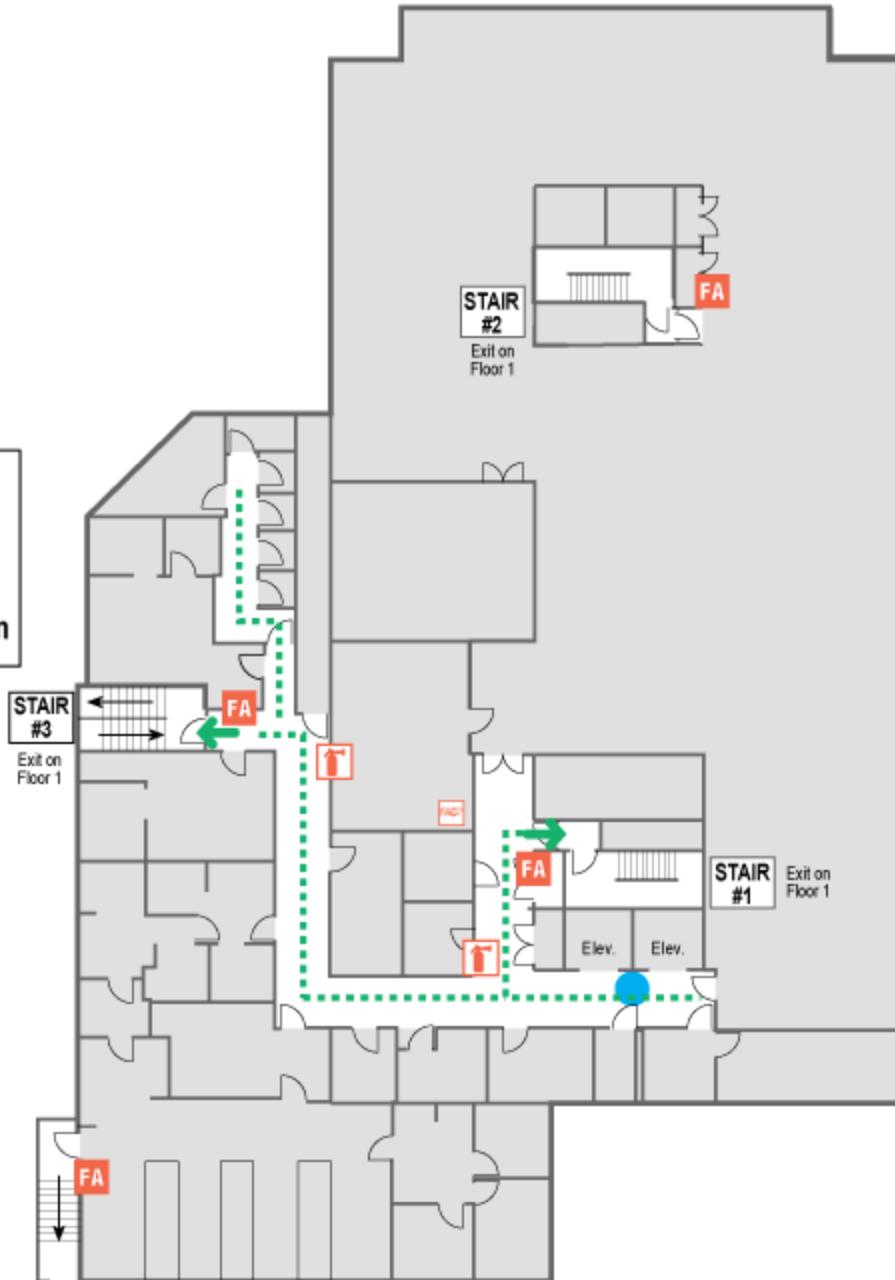

KEY:

- ⋯ Evacuation Route
- ➔ Exit
-  Restroom
-  Fire Extinguisher
-  Fire Alarm
-  Fire Alarm Control Panel
-  Symbol of Accessibility

IF THERE IS AN EMERGENCY:

- Sound fire alarm.
- Assist persons with disabilities.
- Exit the building using the nearest exit.

DO NOT USE ELEVATORS!

- Report to the nearest designated outside assembly area.
- Do not re-enter until authorized to do so.

 Fire Alarm Control Panel is located in Switchgear Room #CD11A on Basement Level

Center on Human Development & Disability
Basement

↓
**Evacuation
Assembly Point:
South Building lawn**

COLUMBIA ROAD

KEY:

- Evacuation Route
- Exit
- ♿ Restroom
- 🔧 Fire Extinguisher
- FA Fire Alarm
- FACP Fire Alarm Control Panel
- ♿ Symbol of Accessibility

FACP Fire Alarm Control Panel is located in Switchgear Room #CD11A on Basement Level

Center on Human Development & Disability
Floor 1

↓
**Evacuation
Assembly Point:
South Building lawn**

KEY:

- Evacuation Route
- Exit
- ♿ Restroom
- 🔥 Fire Extinguisher
- FA Fire Alarm
- FACP Fire Alarm Control Panel
- ♿ Symbol of Accessibility