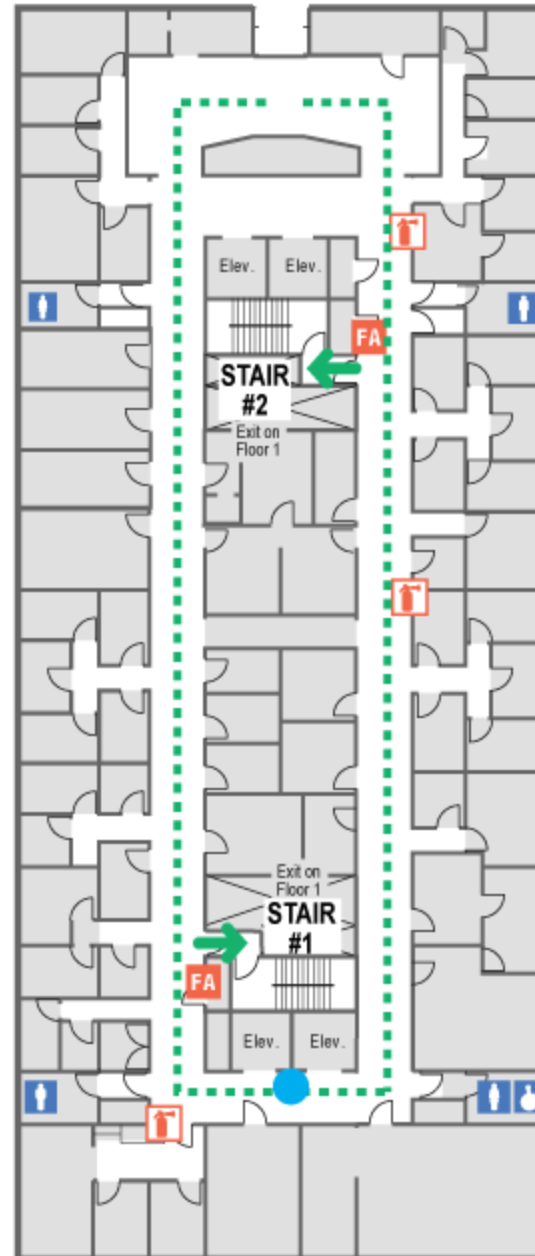

Center on Human Development & Disability
Basement

↓
**Evacuation
Assembly Point:
South Building lawn**

COLUMBIA ROAD

KEY:

- Evacuation Route
- Exit
- ♿ Restroom
- 🔧 Fire Extinguisher
- FA Fire Alarm
- FACP Fire Alarm Control Panel
- ♿ Symbol of Accessibility

FACP Fire Alarm Control Panel is located in Switchgear Room #CD11A on Basement Level

Center on Human Development & Disability
Floor 1

↓
**Evacuation
Assembly Point:
South Building lawn**

KEY:

- Evacuation Route
- Exit
- ♿ Restroom
- 🔥 Fire Extinguisher
- FA Fire Alarm
- FACP Fire Alarm Control Panel
- ♿ Symbol of Accessibility

FACP Fire Alarm Control Panel is located in Switchgear Room #CD11A on Basement Level

Center on Human Development & Disability
Floor 2

↓
**Evacuation
Assembly Point:
South Building lawn**

COLUMBIA ROAD

KEY: