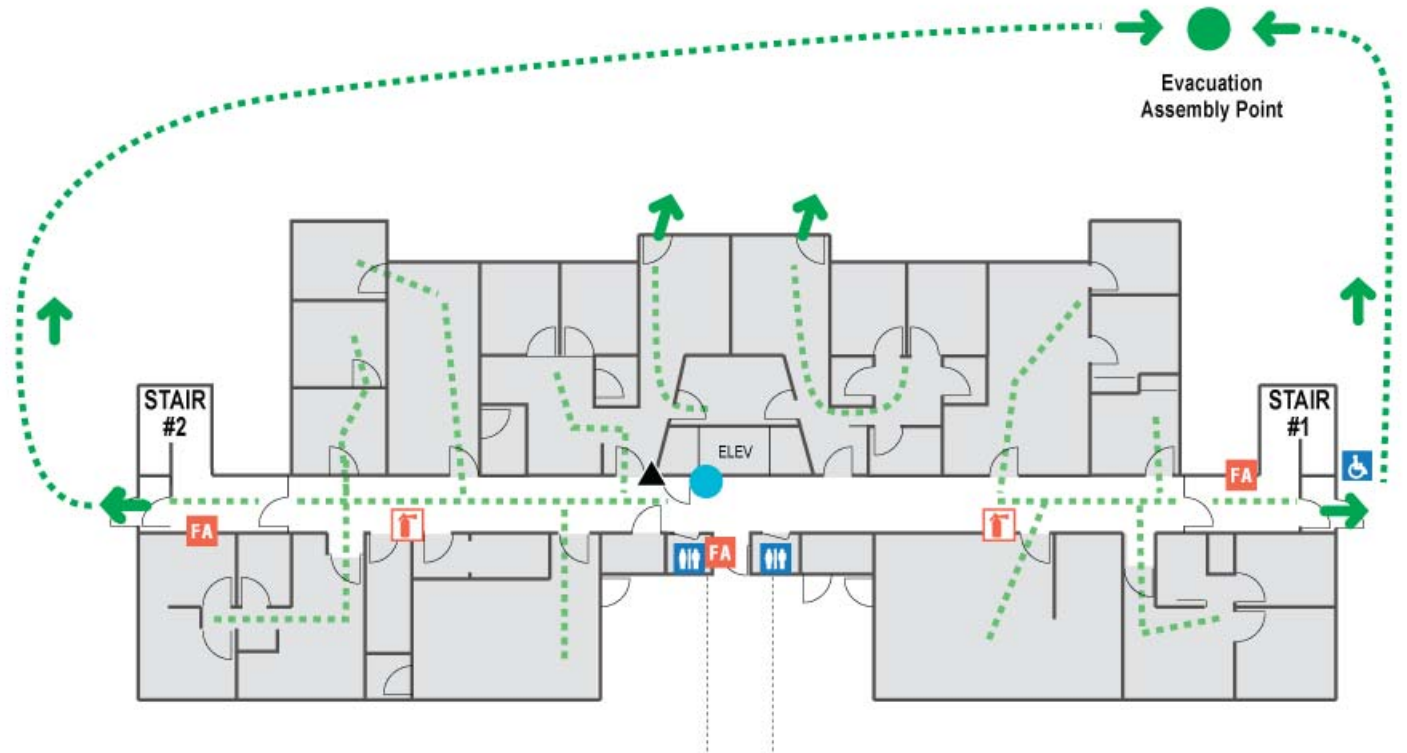

KEY:

-  You Are Here
-  Evacuation Route
-  Exit
-  Restroom
-  Fire Extinguisher
-  Fire Alarm
-  Fire Alarm Control Panel
-  Symbol of Accessibility

IF THERE IS AN EMERGENCY:

- Sound fire alarm.
- Assist persons with disabilities.
- Exit the building using the nearest exit.
- DO NOT USE ELEVATORS!
- Report to the nearest designated outside assembly area.
- Do not re-enter until authorized to do so.

 Fire Alarm Control Panel is located in Switchgear Room #CD11A on Basement Level

CHDD-South
Floor 1

LAKE WASHINGTON SHIP CANAL

KEY:

-  You Are Here
-  Evacuation Route
-  Exit
-  Restroom
-  Fire Extinguisher
-  Fire Alarm
-  Fire Alarm Control Panel
-  Symbol of Accessibility

IF THERE IS AN EMERGENCY:

- Sound fire alarm.
- Assist persons with disabilities.
- Exit the building using the nearest exit.
DO NOT USE ELEVATORS!
- Report to the nearest designated outside assembly area.
- Do not re-enter until authorized to do so.

 Fire Alarm Control Panel is located in Switchgear Room #CD11A on Basement Level

CHDD-South
Floor 2