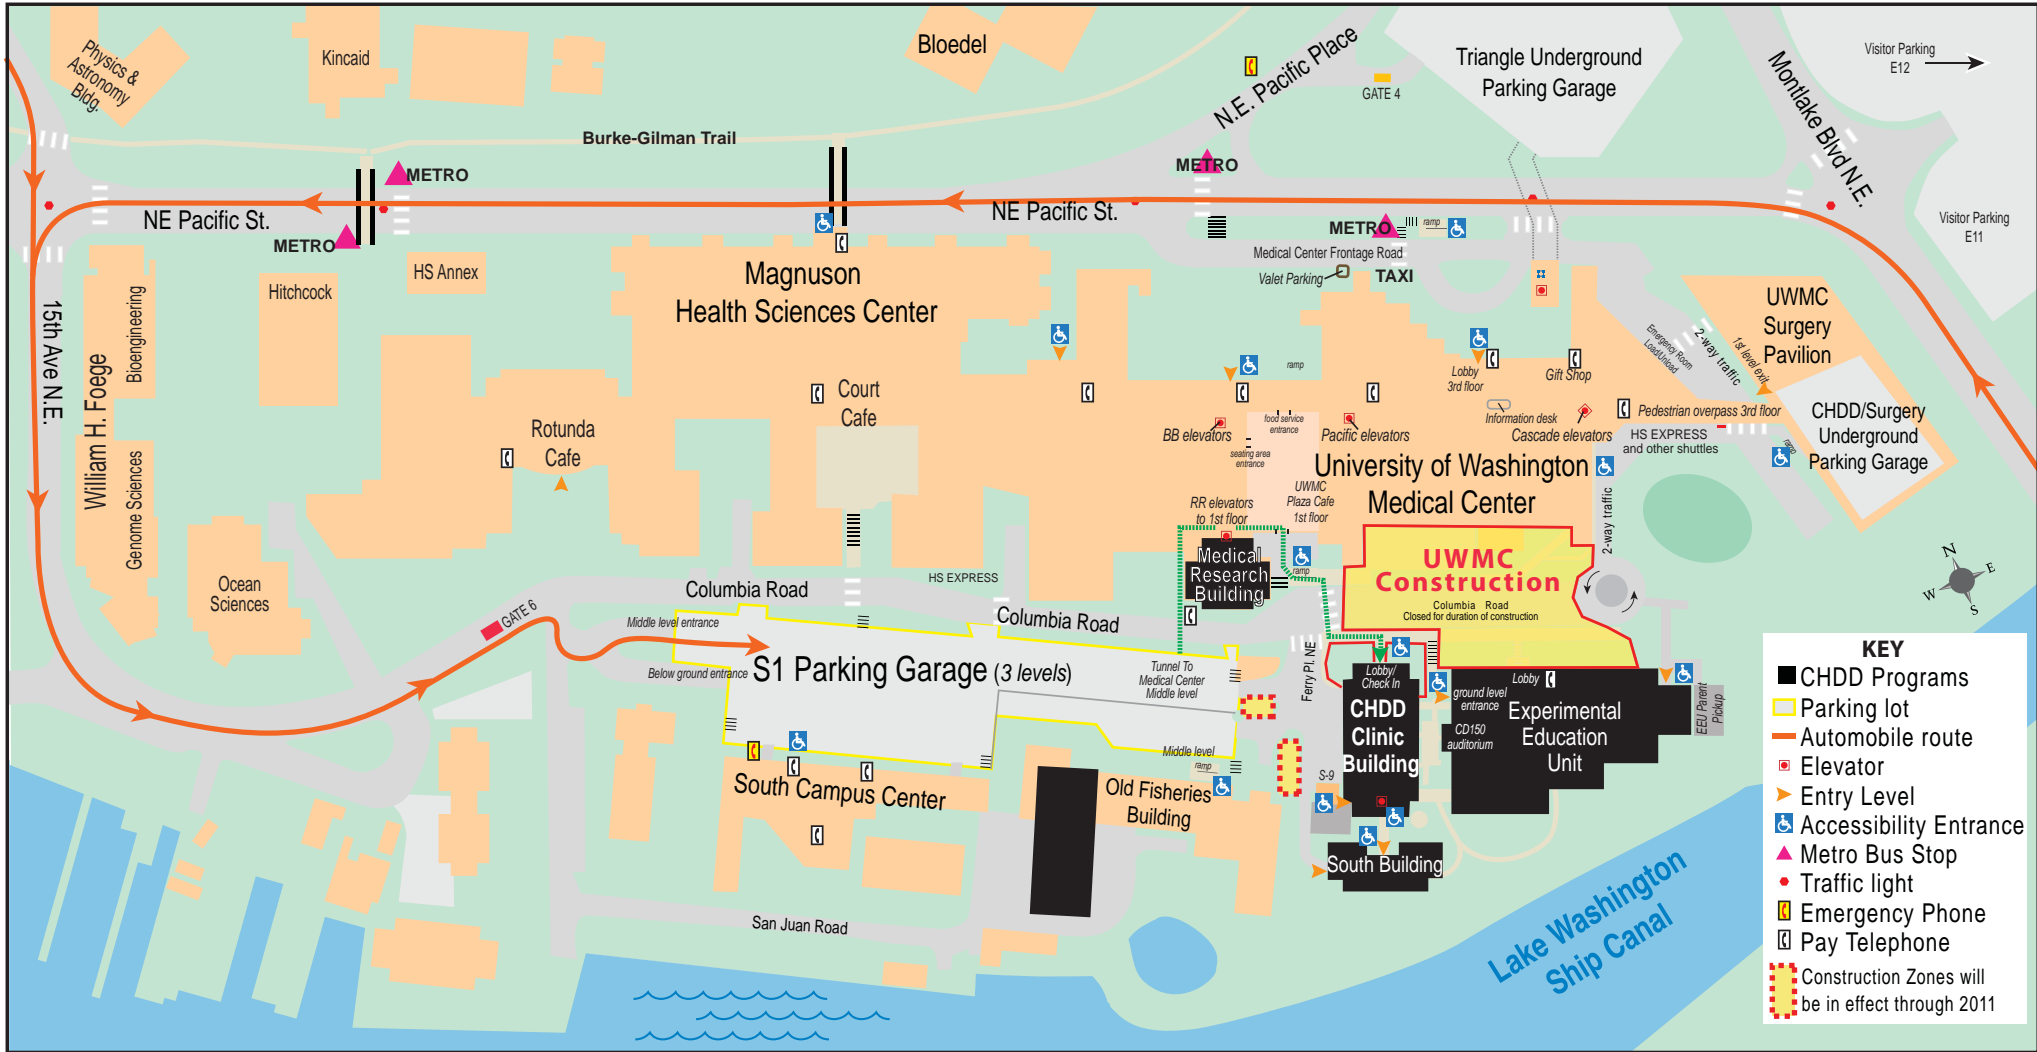

CHDD and the South Campus at the University of Washington

KEY

- CHDD Programs
- Parking lot
- Automobile route
- Elevator
- Entry Level
- ♿ Accessibility Entrance
- ▲ Metro Bus Stop
- Traffic light
- ☎ Emergency Phone
- ☎ Pay Telephone
- Construction Zones will be in effect through 2011

UWMC construction has closed Columbia Road in front of the CHDD Clinic and EEU until 2012.