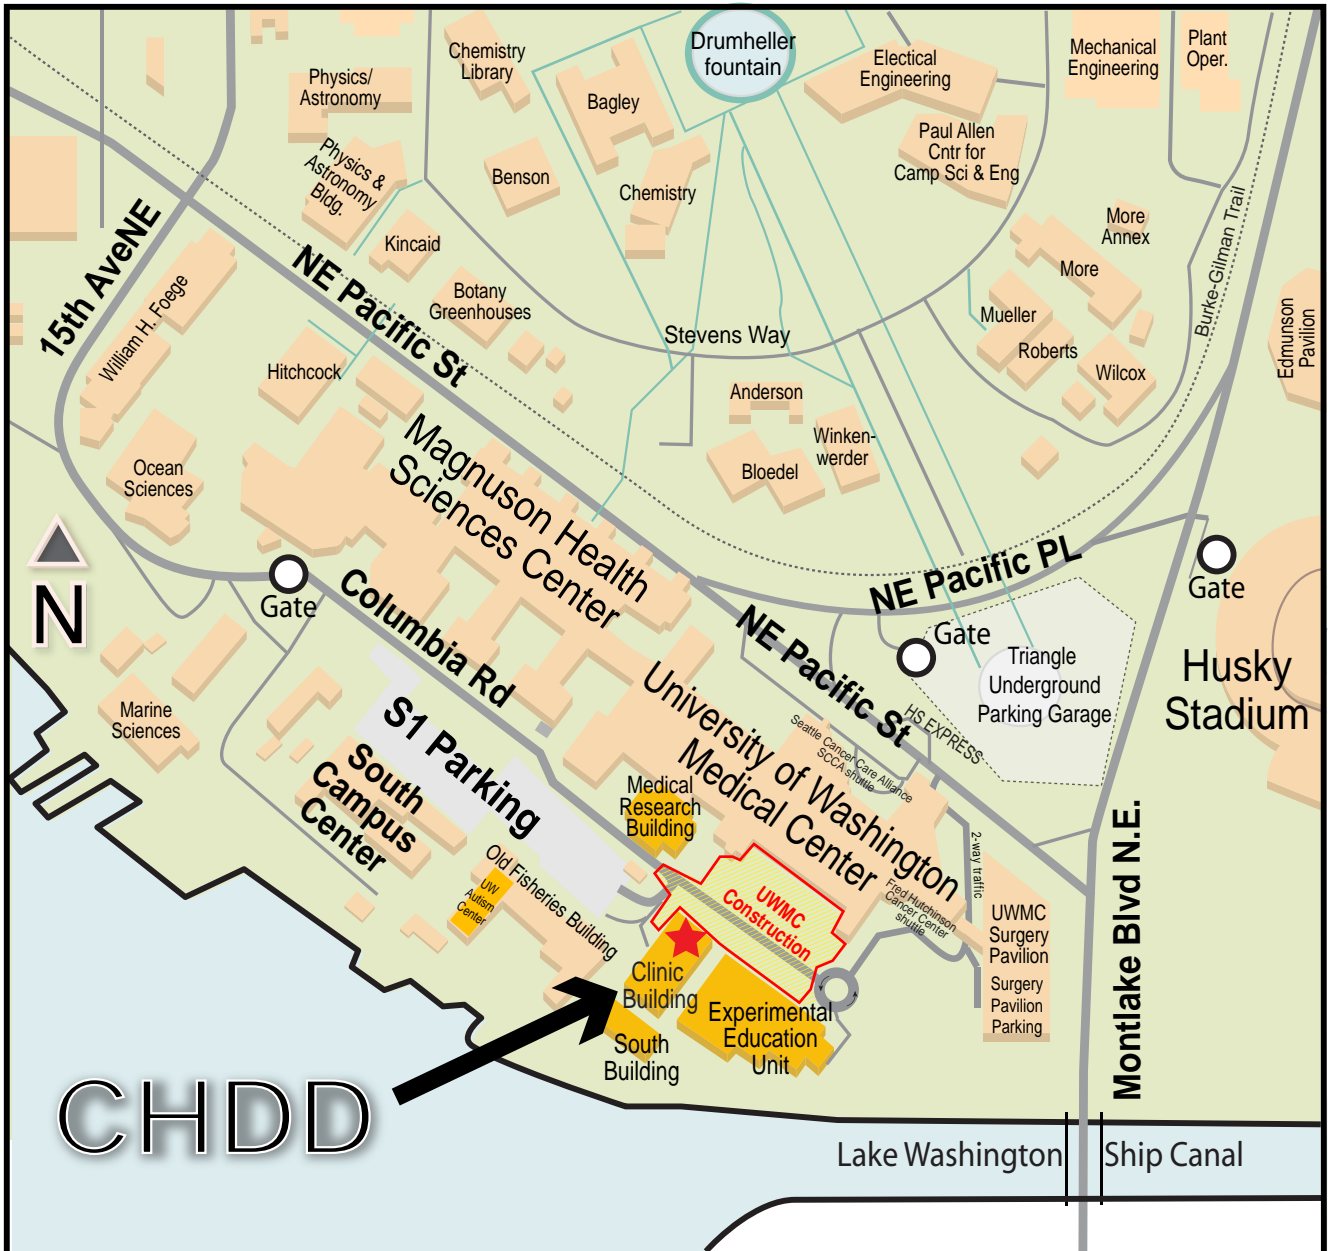

Center on Human Development and Disability (CHDD)

1701 Columbia Road
Box 357920
University of Washington
Seattle, Wa 98195-7920
(206) 543-7701

www.chdd.washington.edu

UWMC construction has closed Columbia Road in front of EEU until 2012.