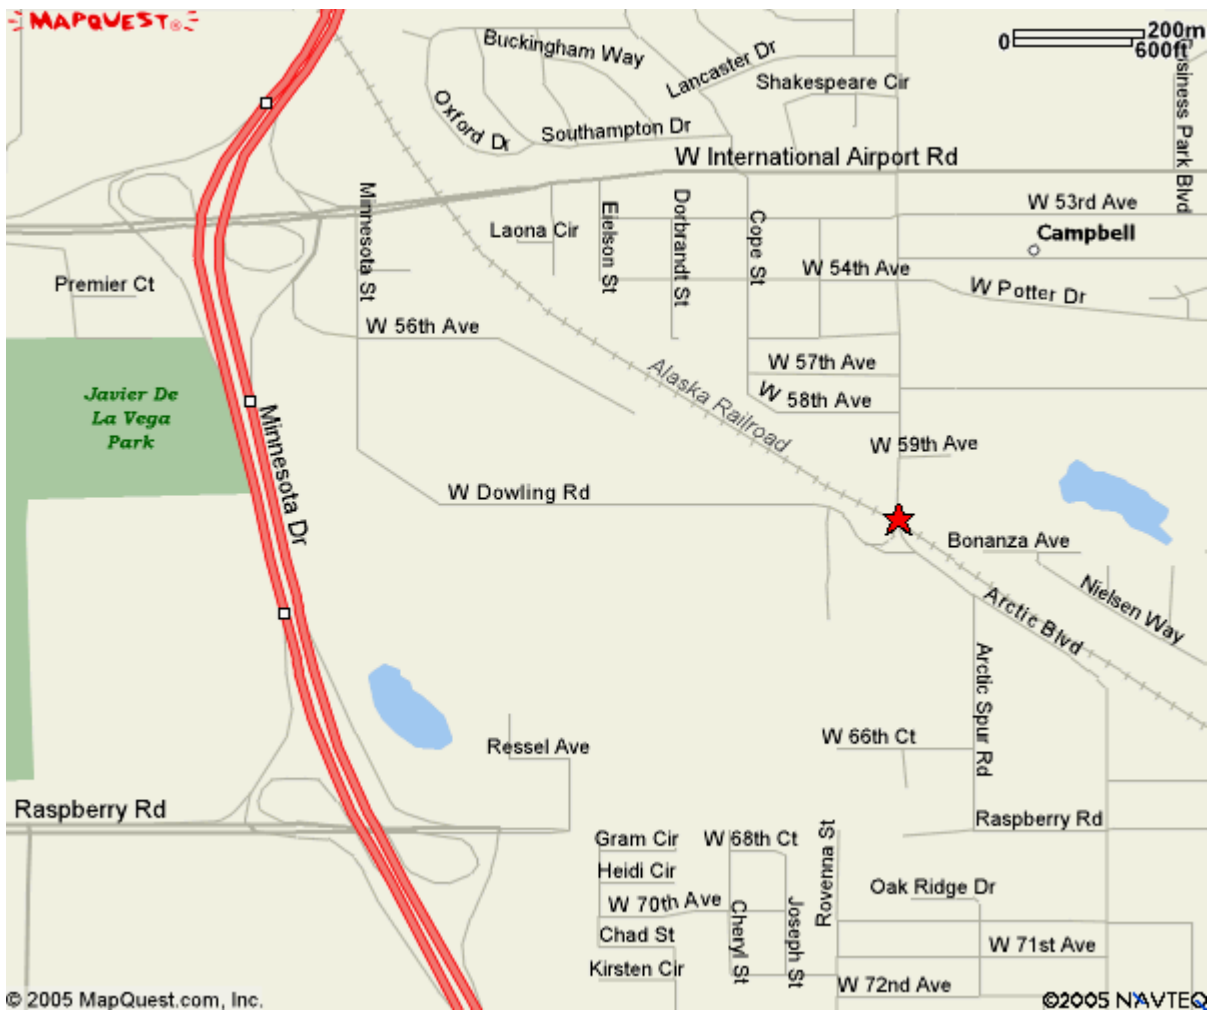

Pacific Northwest OSHA Training Institute Airgas Building

Location:

Airgas Building, 6000 Arctic Blvd, Anchorage, AK
(Corner of Arctic Blvd. & Arctic Spur Rd)

Directions:

From the corner of Tudor Rd & Arctic Blvd, drive south to the railroad tracks. Follow Arctic Blvd around the curve and look to the right for a large gray-colored building with the blue Airgas sign. Park adjacent to Arctic Blvd or on the west (right) side of the building.