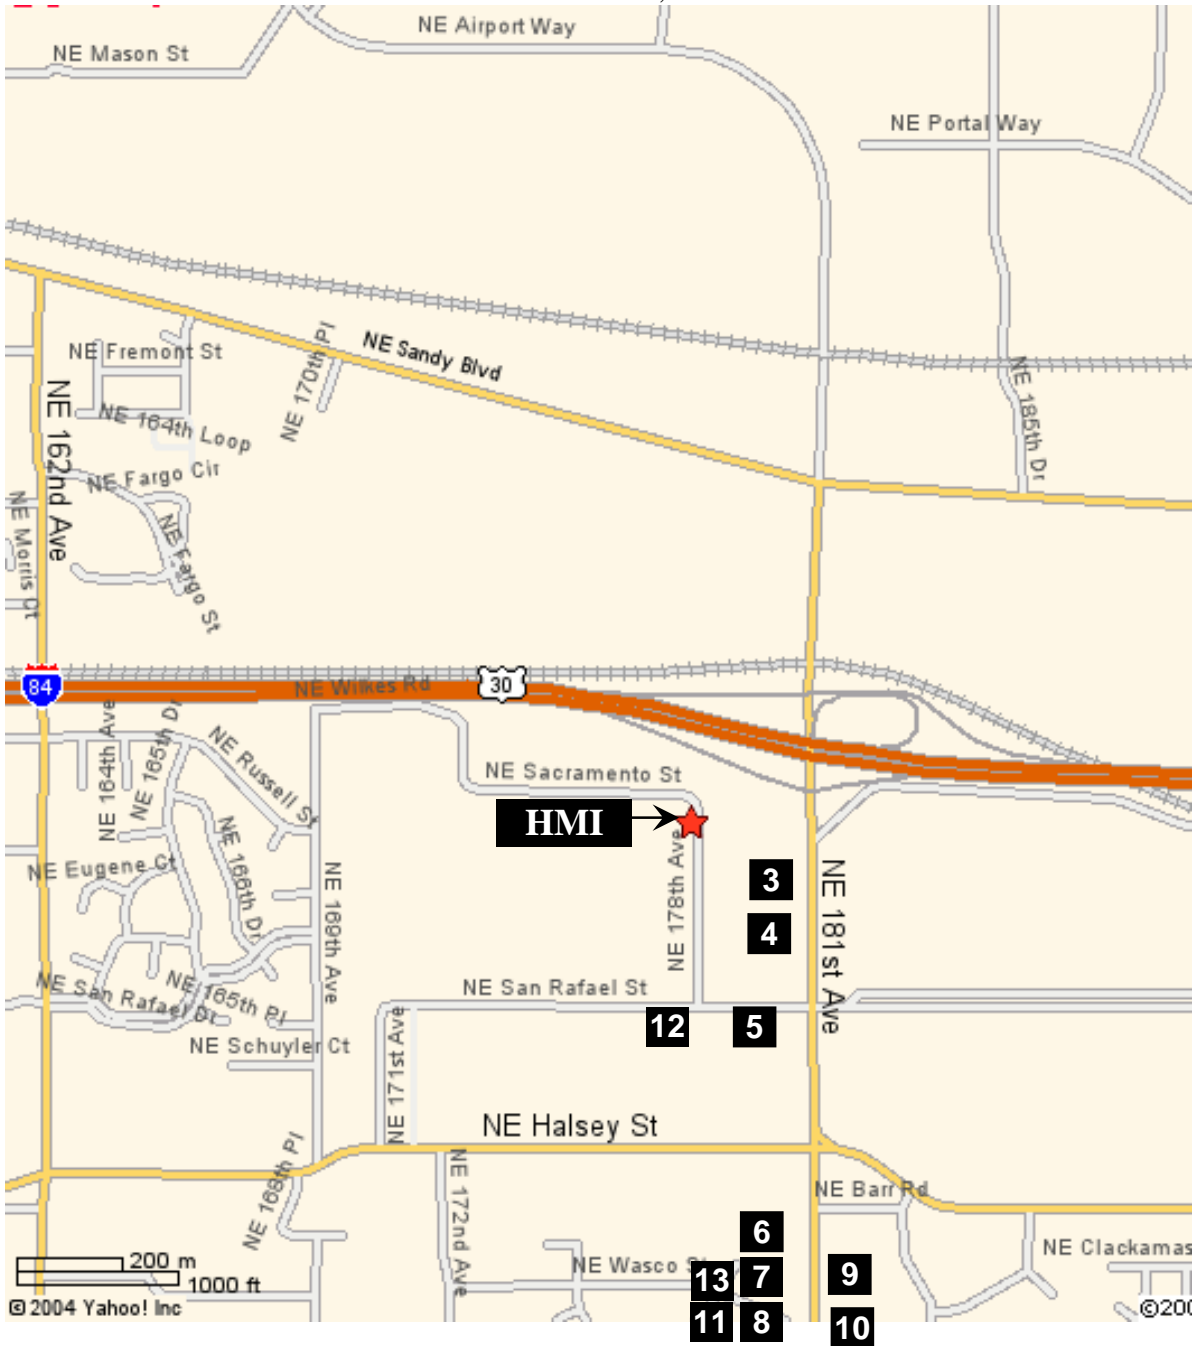

# Pacific NW OSHA Education Center - Portland Affiliate Office

## *HVAC & Metals Institute*

2379 NE 178<sup>th</sup> Avenue  
Portland, OR 97230

- 3 – Burger King
- 4 – McDonalds
- 5 – Francis Xavier’s Restaurant
- 6 – Safeway Store (Deli & Chinese)

- 7 – Wendy’s
- 8 – Shari’s Restaurant
- 9 – Jung’s Dynasty
- 10 – Plum Tree

- 11 – Dotty’s Deli/Little Caesars Pizza
- 12 – Trailblazer (coffee)
- 13 – Blimpies

2379 NE 178<sup>th</sup> Ave. Portland, OR 97230  
Phone (503) 257-1022 • Fax (503) 257-1302  
[www.sheetmetal-16.org](http://www.sheetmetal-16.org)