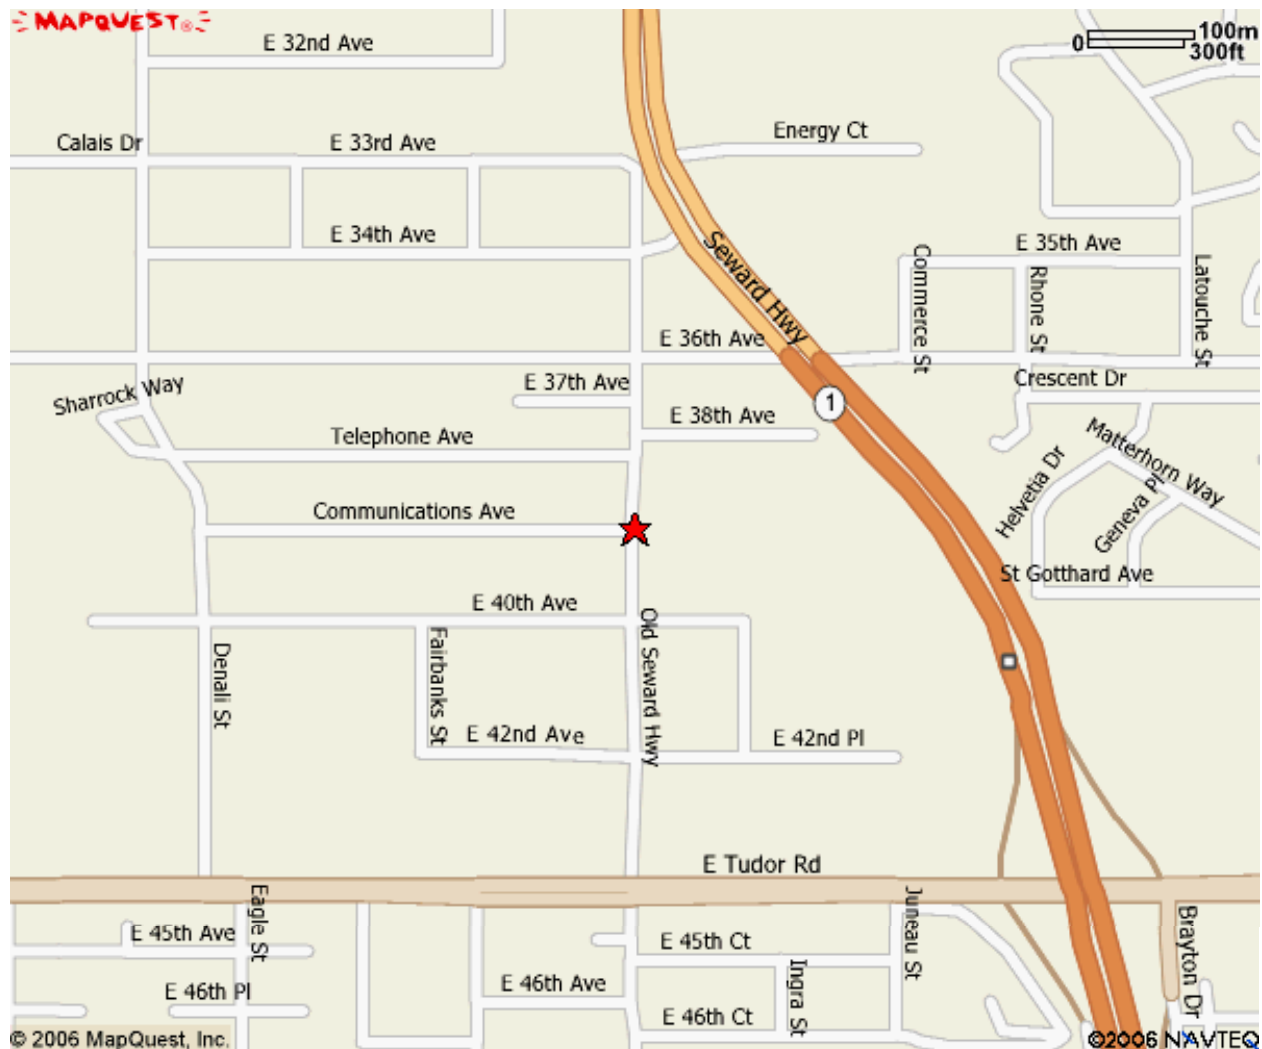

**Pacific Northwest OSHA Training Institute  
University of Alaska Anchorage, University Center**

**Location:**

University Center, Suite 118, 3901 Old Seward Hwy, Anchorage, AK, (907) 786-6421  
(2 blocks south of E, 36<sup>th</sup> Ave.)

**Directions:**

From Anchorage International Airport: Go east on W. International Airport Rd for approximately 3 miles. Turn left onto Old Seward Hwy and drive 1 mile north. University Center is on the right. Parking is free in all UAA marked stalls and other unmarked stalls.

**Hotel Reservations:**

**Springhill Suites by Marriott**

*1 mile from University Center*  
3401 A St (midtown)  
907-562-3247

**Courtyard by Marriott**

*3.5 miles from University Center*  
4901 Spenard Rd (near airport)  
907-245-0322