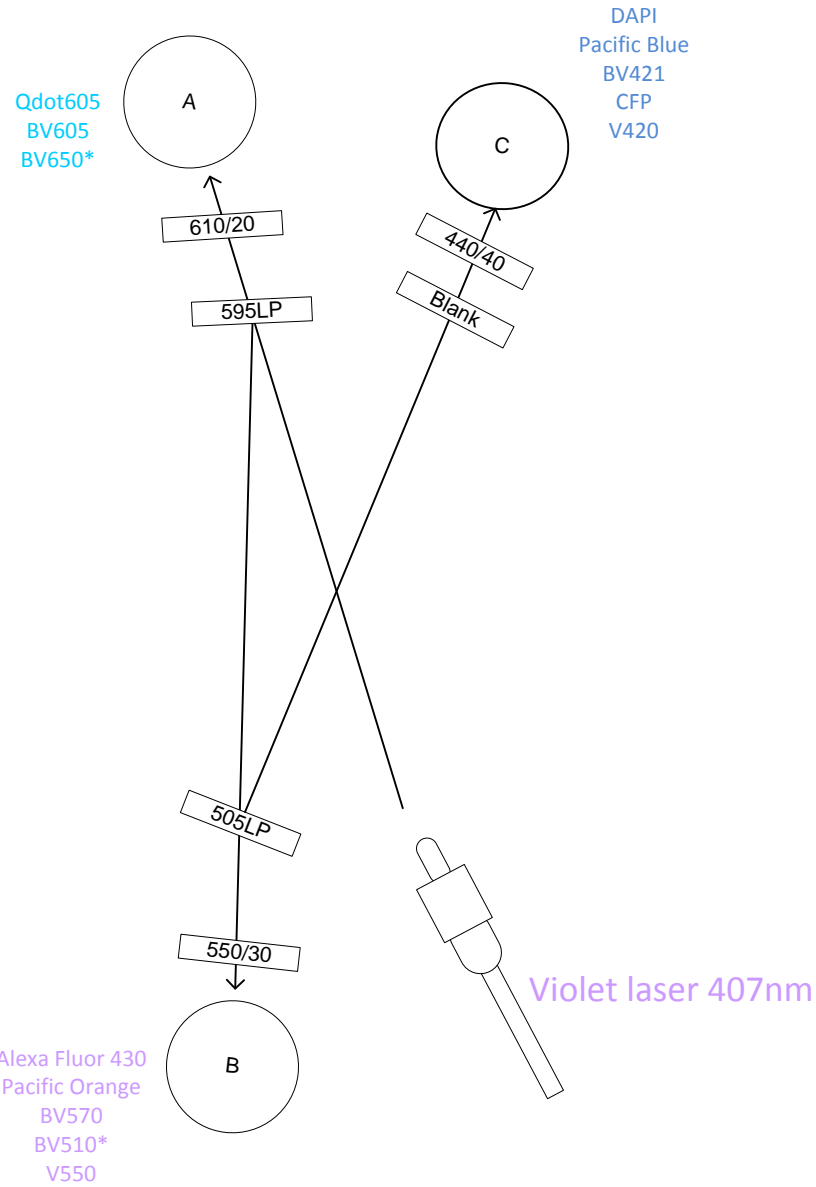

Aria 3 room E377A

Filter & Dye set combinations

*Filter Change required