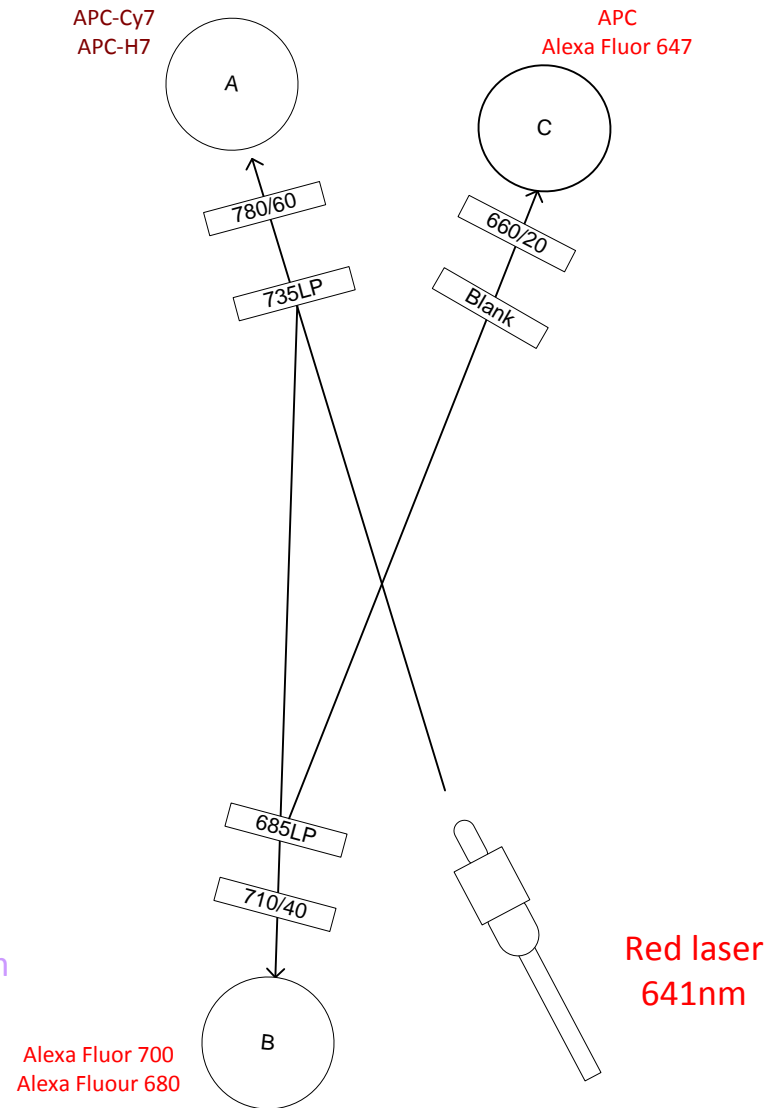

Aria 3 room E377A

Filter & Dye set combinations

*Filter Change required