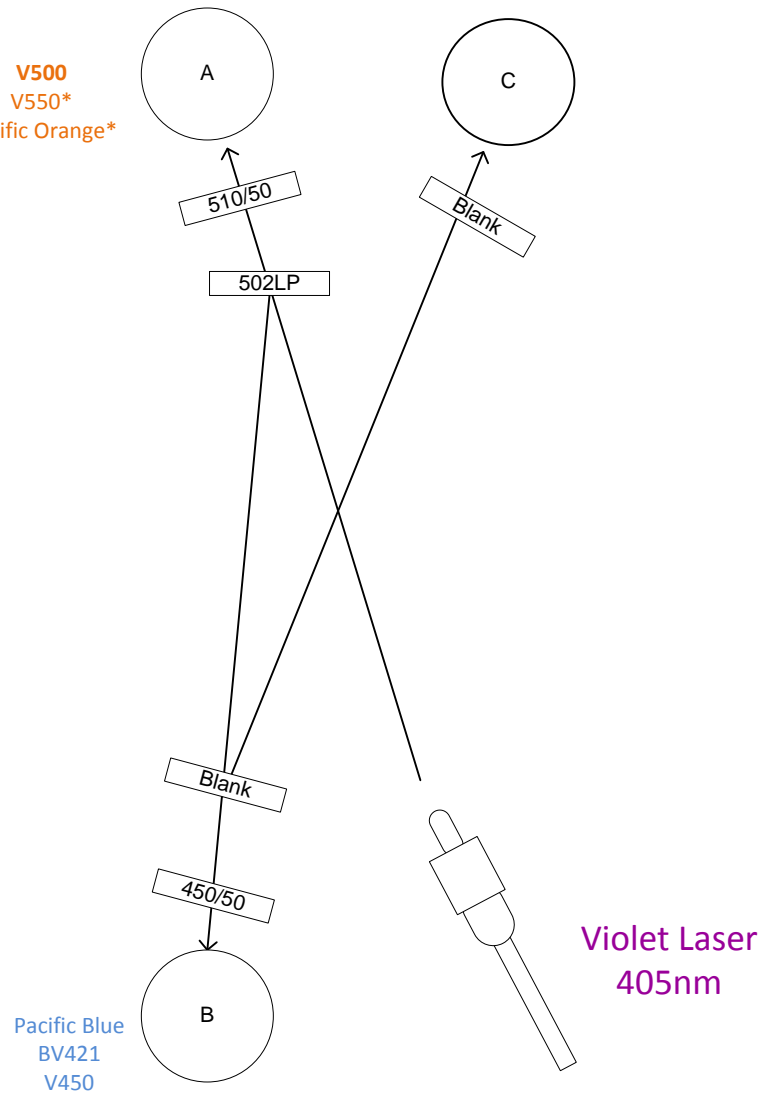

FACS Canto II

Canto 2

3 lasers

Standard Filter & Dye set

V500
V550*
Pacific Orange*

Pacific Blue
BV421
V450

Violet Laser
405nm

* Filter Change
required