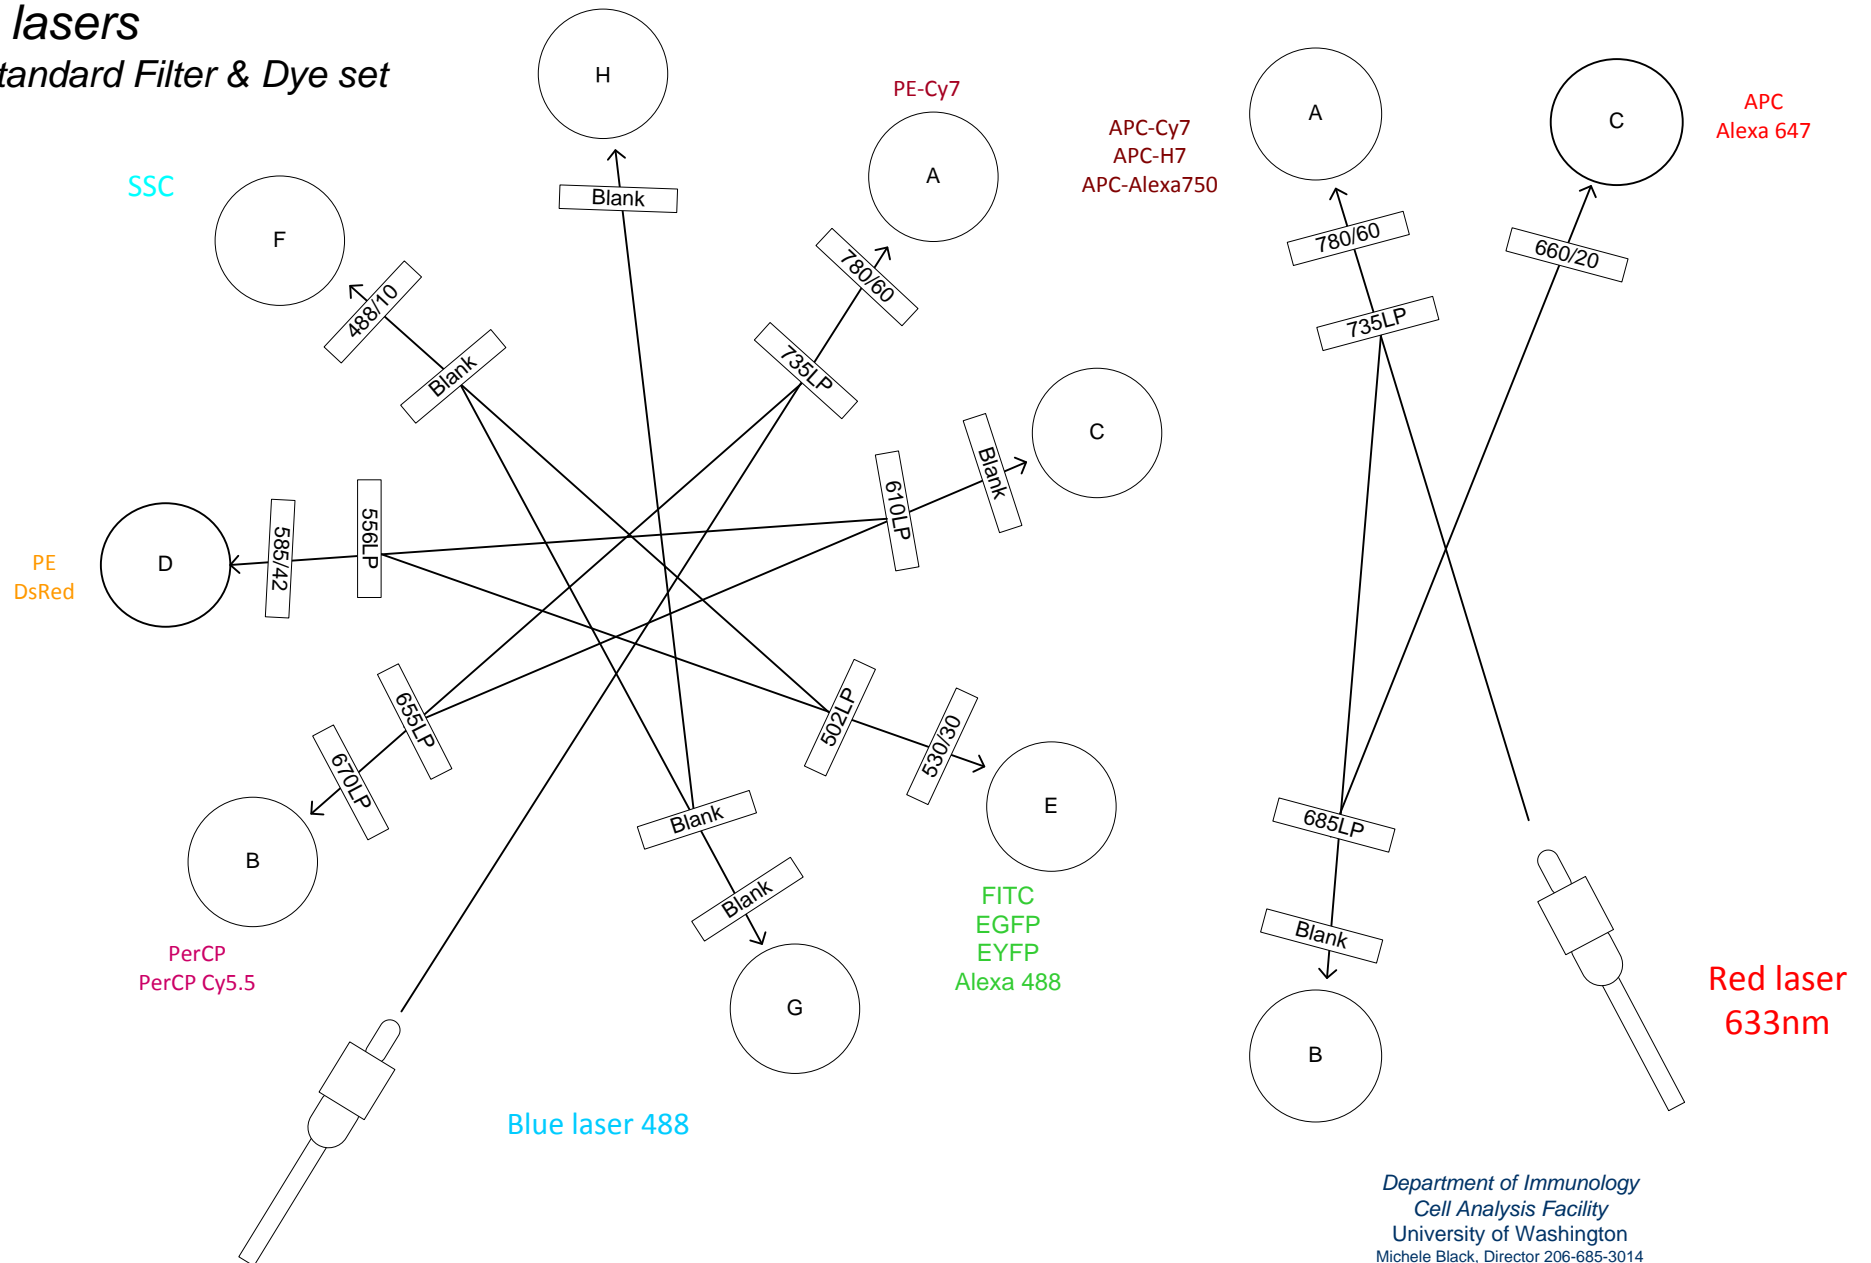

# FACS Canto II

## Canto 2

3 lasers

Standard Filter & Dye set

## Canto 2

3 lasers

Standard Filter & Dye set

V500  
V550\*  
Pacific Orange\*

Pacific Blue  
BV421  
V450

Violet Laser  
405nm

\* Filter Change  
required