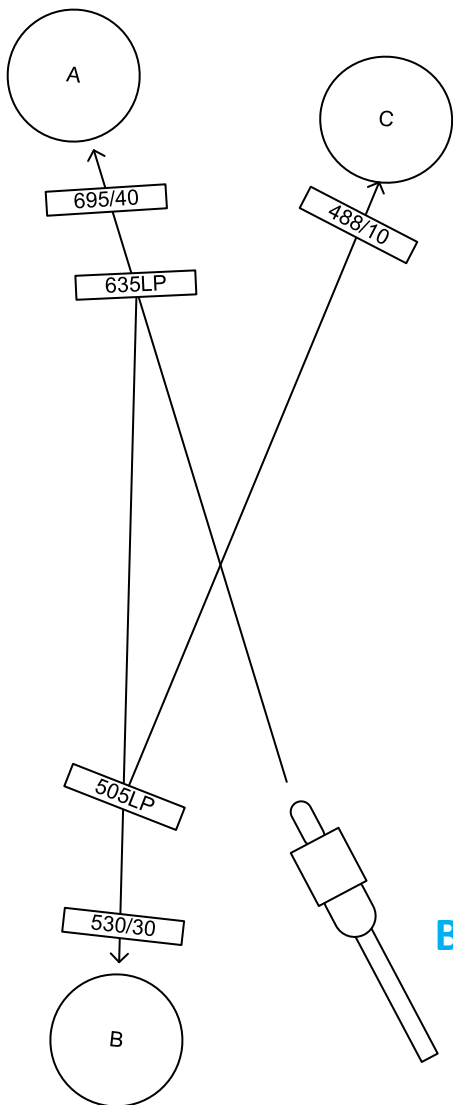

Canto RUO

4-Laser

Filter & Dye set combinations

PerCp Cy5.5
PerCP
PI

SSC

Blue Laser
488nm

FITC
EGFP
EYFP
Rho123
Alexa 488

Yellow/Green
561nm

PE- Cy5.5

mCherry
PE-Texas Red

PE
DsRed

PE-Cy7

PE-Cy5

Canto RUO

4-Laser

Filter & Dye set combinations