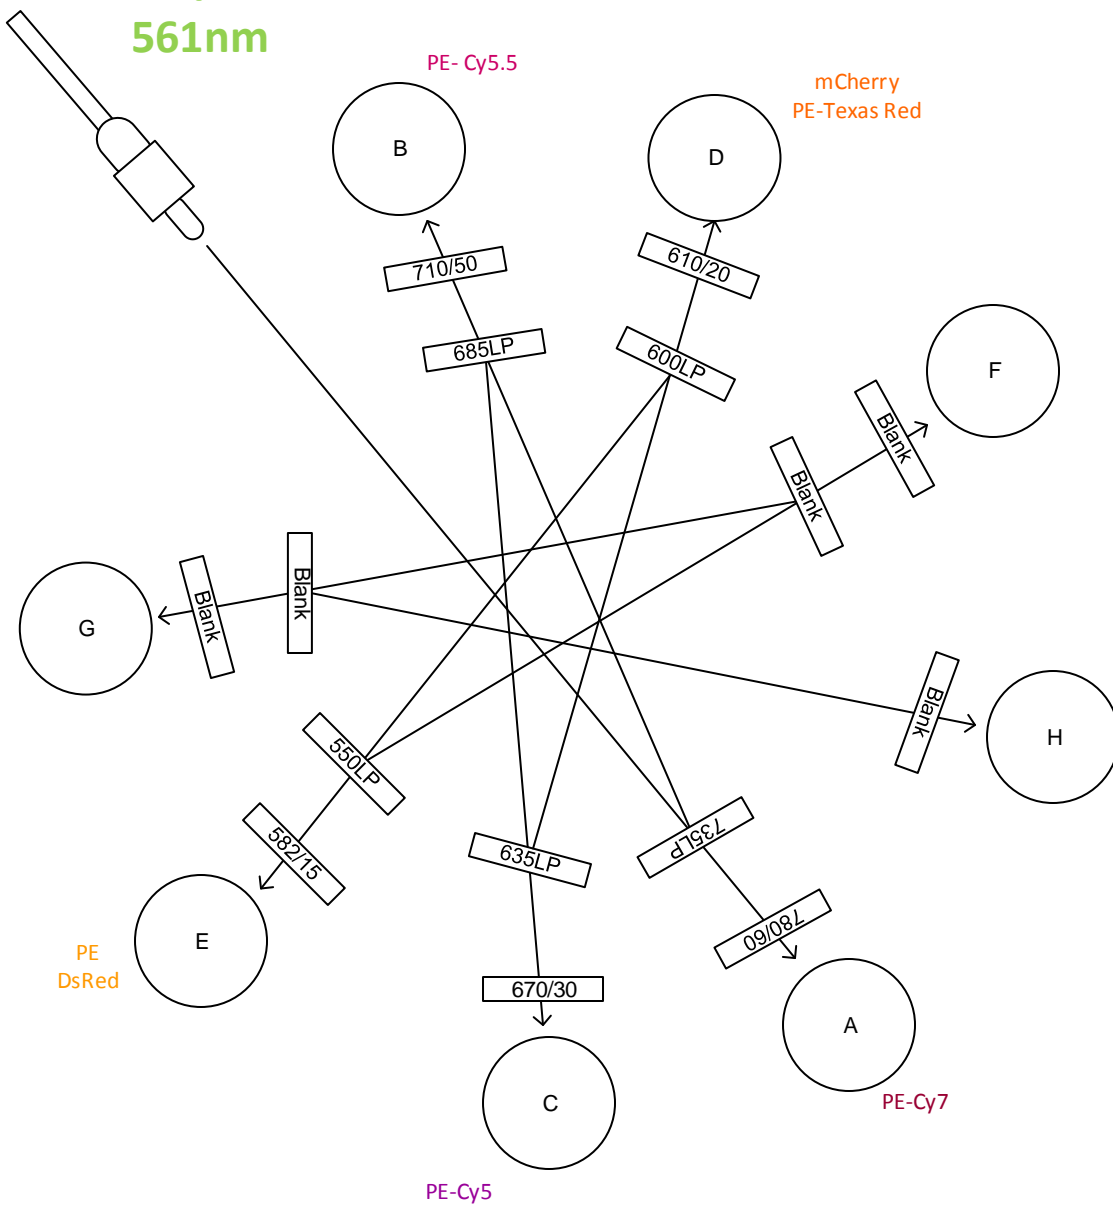

Canto RUO

4-Laser

Filter & Dye set combinations

PerCp Cy5.5
PerCP
PI

SSC

Blue Laser
488nm

FITC
EGFP
EYFP
Rho123
Alexa 488

Yellow/Green
561nm

PE- Cy5.5

mCherry
PE-Texas Red

PE
DsRed

PE-Cy7

PE-Cy5

Canto RUO

4-Laser

Filter & Dye set combinations