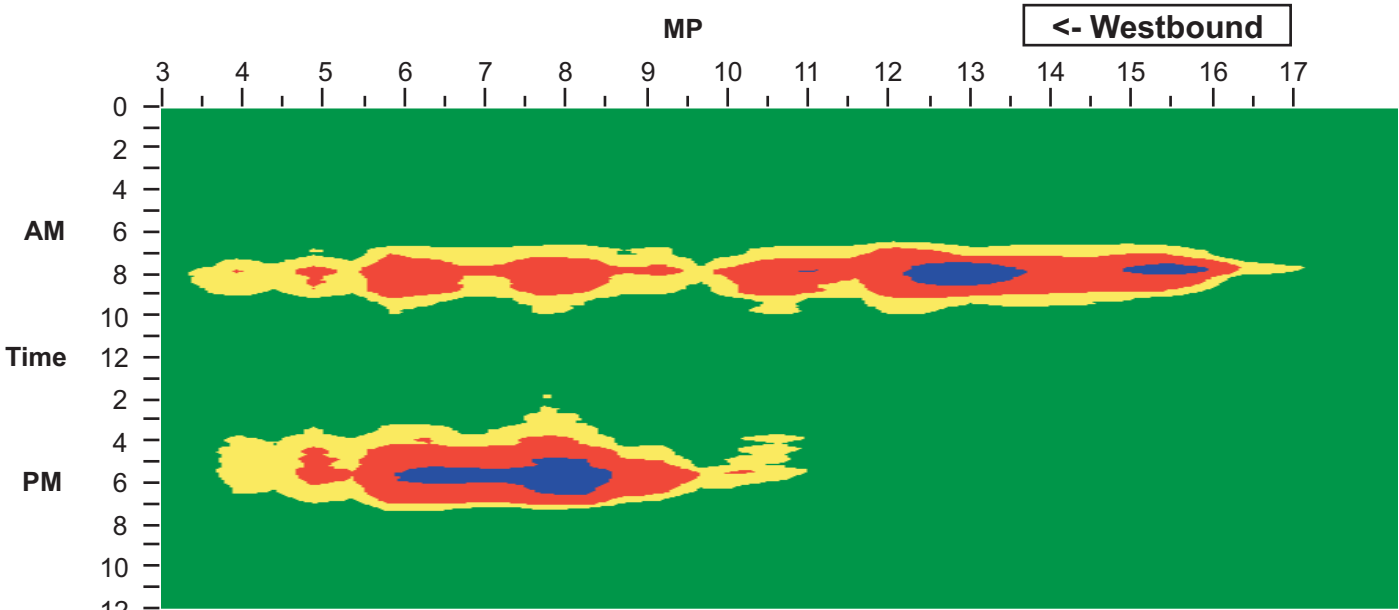

# Northbound

- Uncongested, near speed limit
- Restricted movement but near speed limit
- More heavily congested, 45 - 55 mph
- Very congested, unstable flow

# Southbound