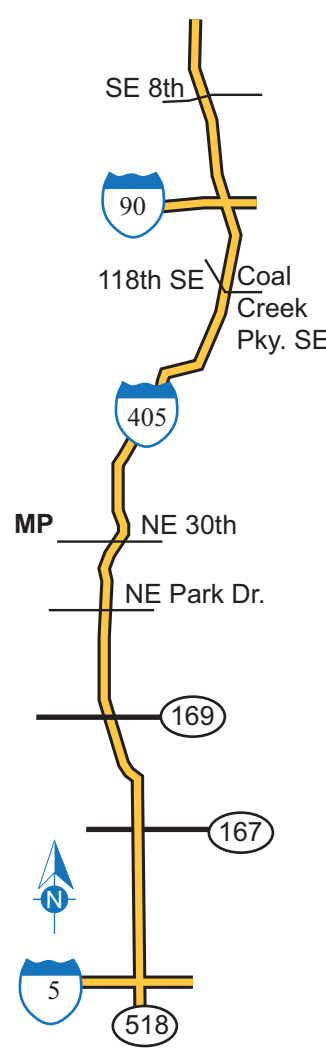

Northbound

- Uncongested, near speed limit
- Restricted movement but near speed limit
- More heavily congested, 45 - 55 mph
- Very congested, unstable flow