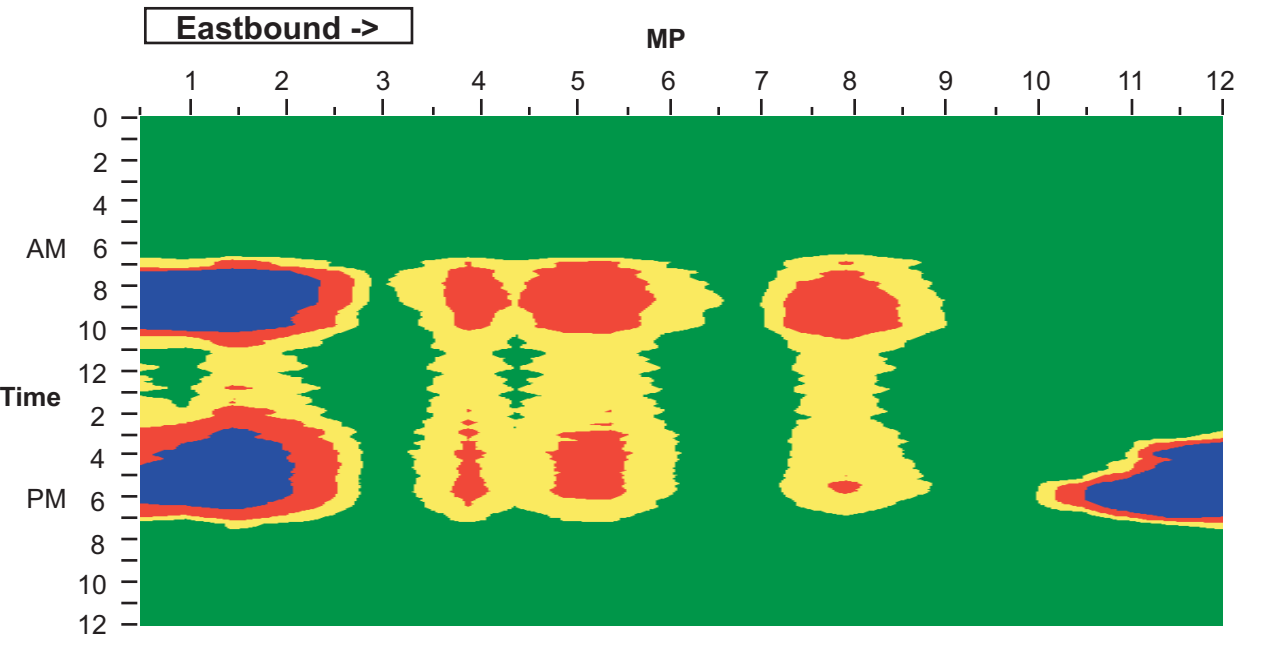

# Northbound

- Uncongested, near speed limit
- Restricted movement but near speed limit
- More heavily congested, 45 - 55 mph
- Very congested, unstable flow

### Southbound

405

	Uncongested, near speed limit		Restricted movement but near speed limit		More heavily congested, 45 - 55 mph		Very congested, 45 mph or less
--	-------------------------------	--	--	--	-------------------------------------	--	--------------------------------