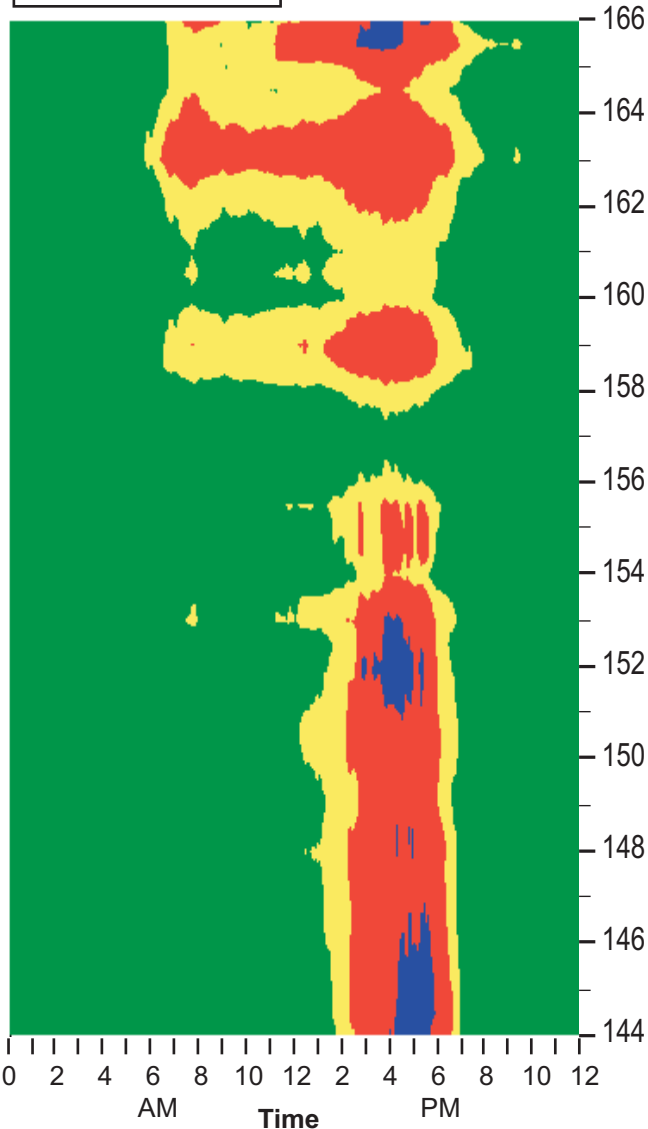

Southbound