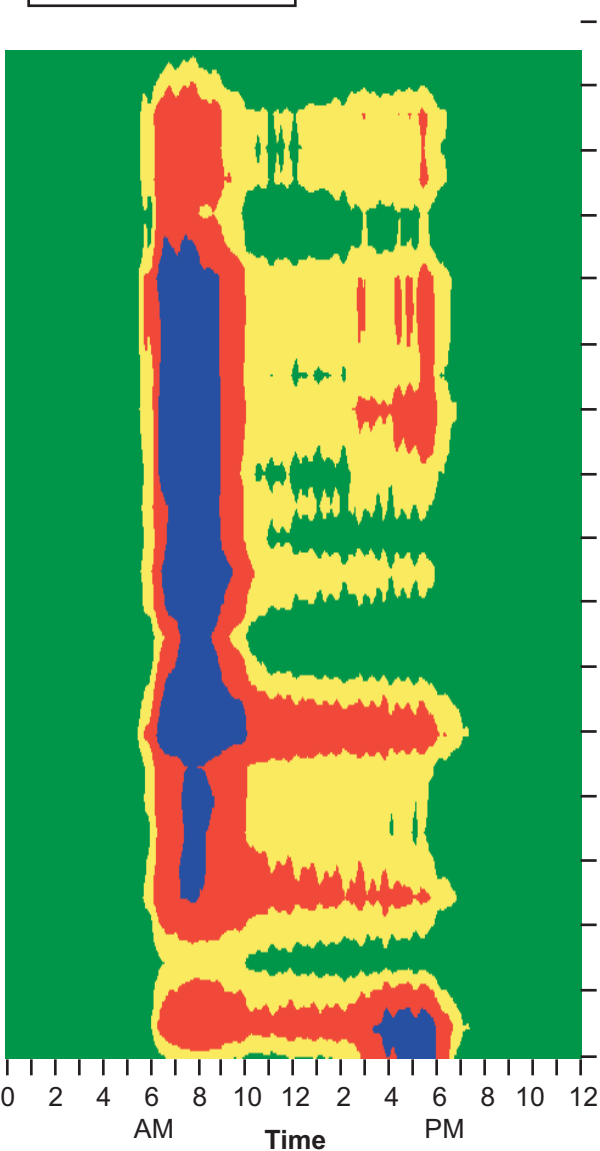

# Northbound

# Southbound

# Northbound

- Uncongested, near speed limit
- Restricted movement but near speed limit
- More heavily congested, 45 - 55 mph
- Very congested, unstable flow