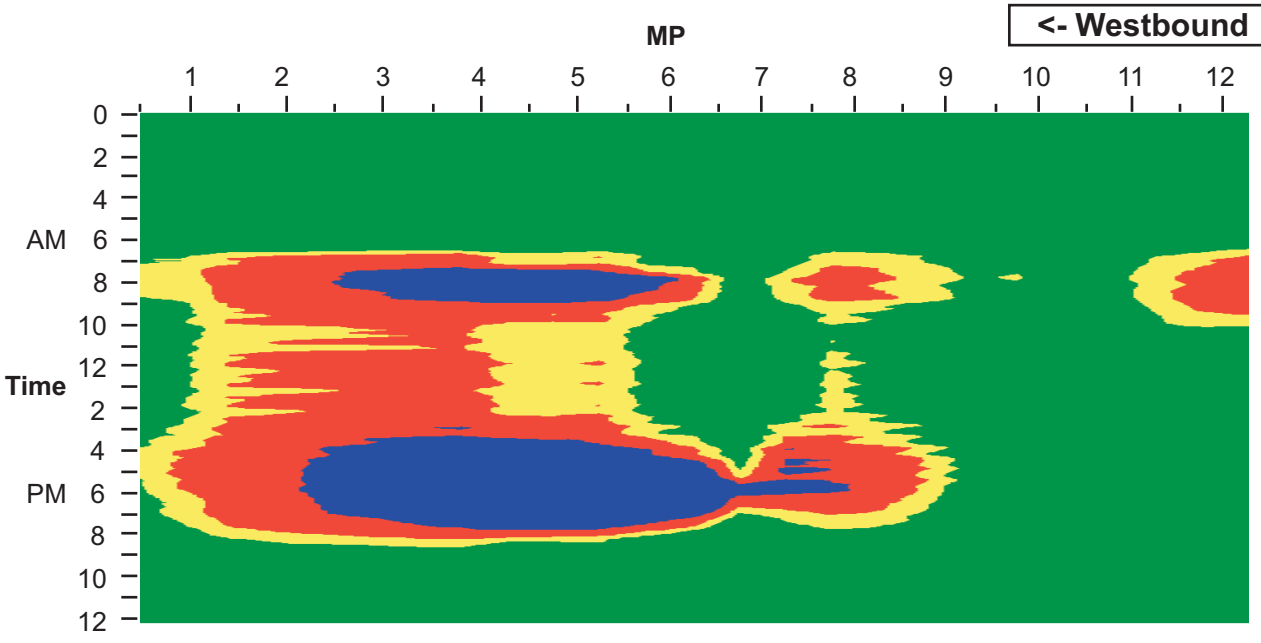

# Northbound

- Uncongested, near speed limit
- Restricted movement but near speed limit
- More heavily congested, 45 - 55 mph
- Very congested, unstable flow

### Southbound

405

	Uncongested, near speed limit		Restricted movement but near speed limit		More heavily congested, 45 - 55 mph		Very congested, 45 mph or less
--	-------------------------------	--	--	--	-------------------------------------	--	--------------------------------