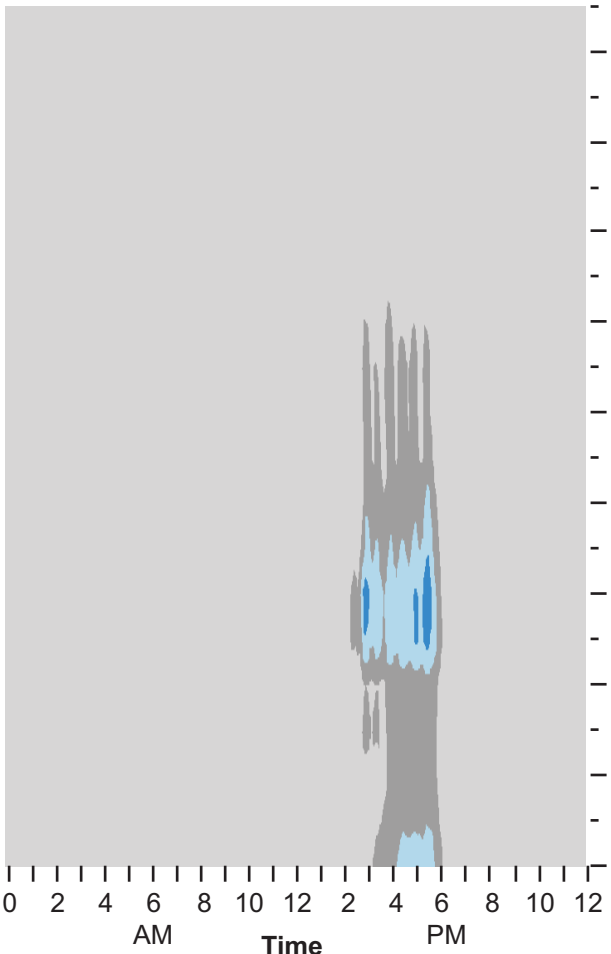

Southbound

Northbound

Southbound

Northbound

Congested weekdays per week

Southbound

Northbound

Congested weekdays per week

Southbound

Northbound

Congested weekdays per week

Congested weekdays per week

Southbound

Northbound

Congested weekdays per week

0 to 1 day	1 to 2 days	2 to 3 days	3 to 4 days	4 to 5 days
------------	-------------	-------------	-------------	-------------

Congested weekdays per week