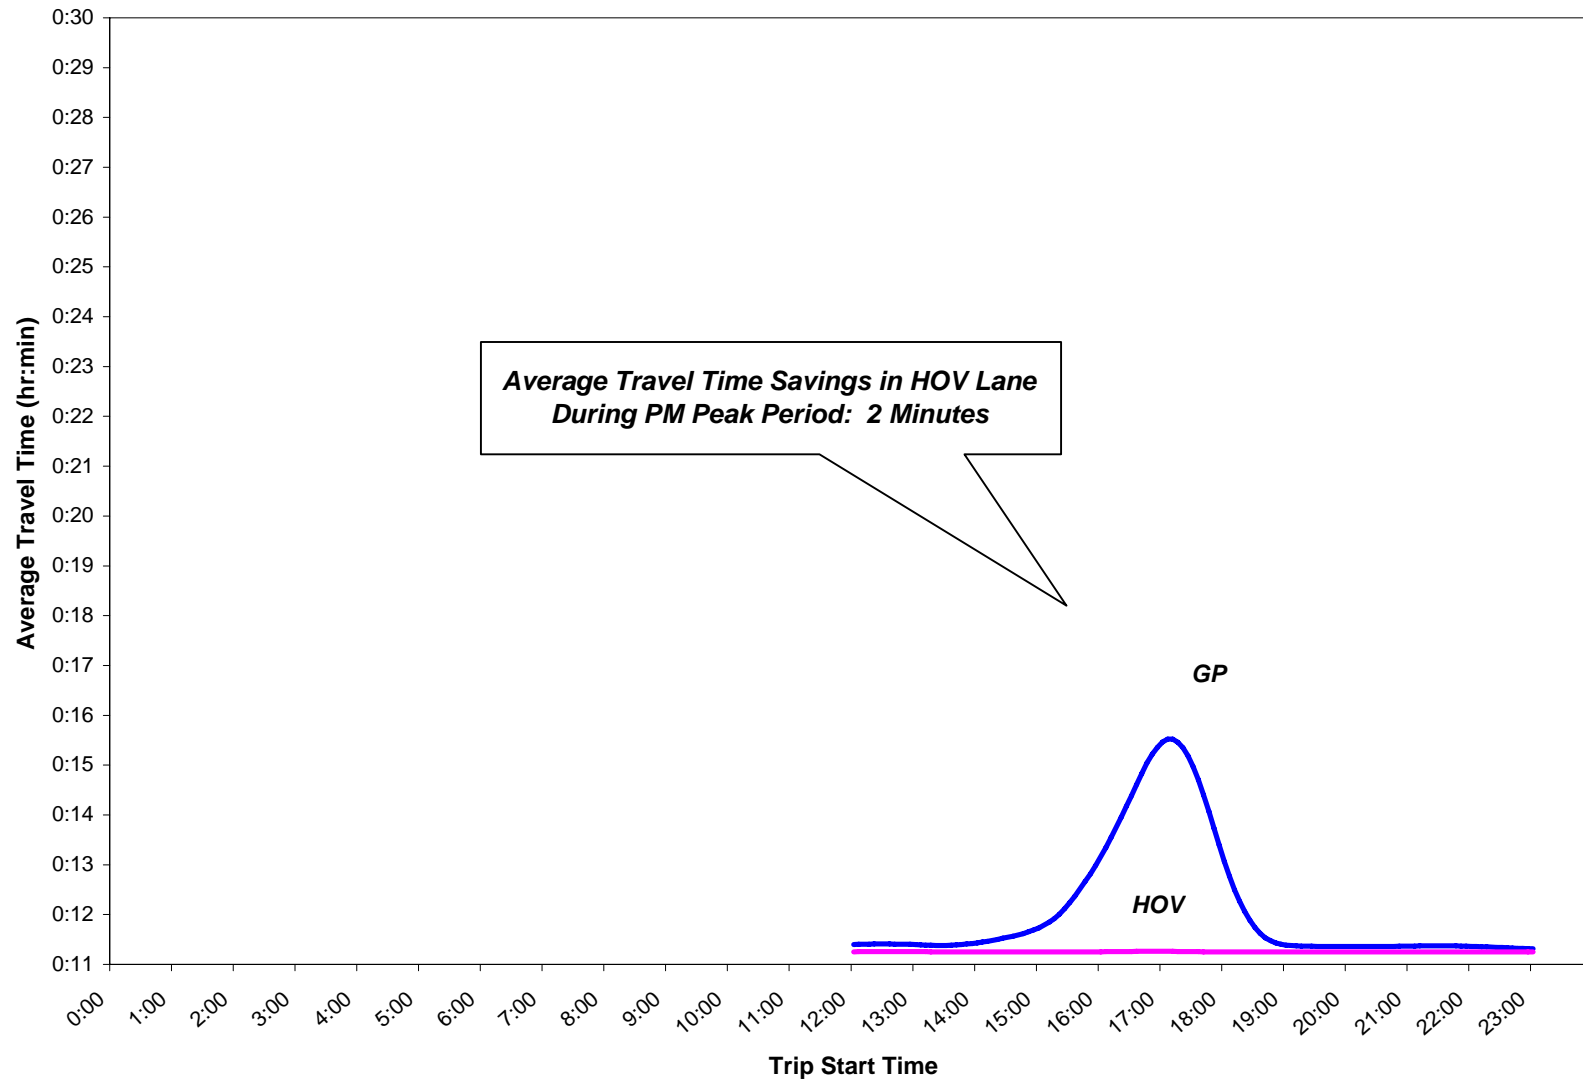

Northbound, Northgate to 112th St SW (15.1 miles)

Southbound, SR 526 Interchange to Northgate (16.6 miles)

Northbound, SR 516 Interchange to Columbian Way (14.0 miles)

Southbound, S Spokane St to SR 516 Interchange (13.9 miles)

Eastbound, Mt. Baker Tunnel to 193rd PL SE (11.3 miles)

Westbound, SR 900 to 23rd Ave S (12.4 miles)

Northbound, I-90 Interchange to SR 524 Interchange (18.4 miles)

Southbound, SR 524 Interchange to I-90 Interchange (18.4 miles)

Northbound, W Valley Hwy to I-90 Interchange (10.3 miles)

Southbound, I-90 Interchange to Andover Park E (10.5 miles)

Northbound, 15th St NW to S 34th St (9.2 miles)

Southbound, S 23rd St to 43rd St NW (8.2 miles)

Eastbound, I-405 to NE 51st St (3.9 miles)

Westbound, W Lk Sammamish Pkwy to 84th Ave (7.0 miles)