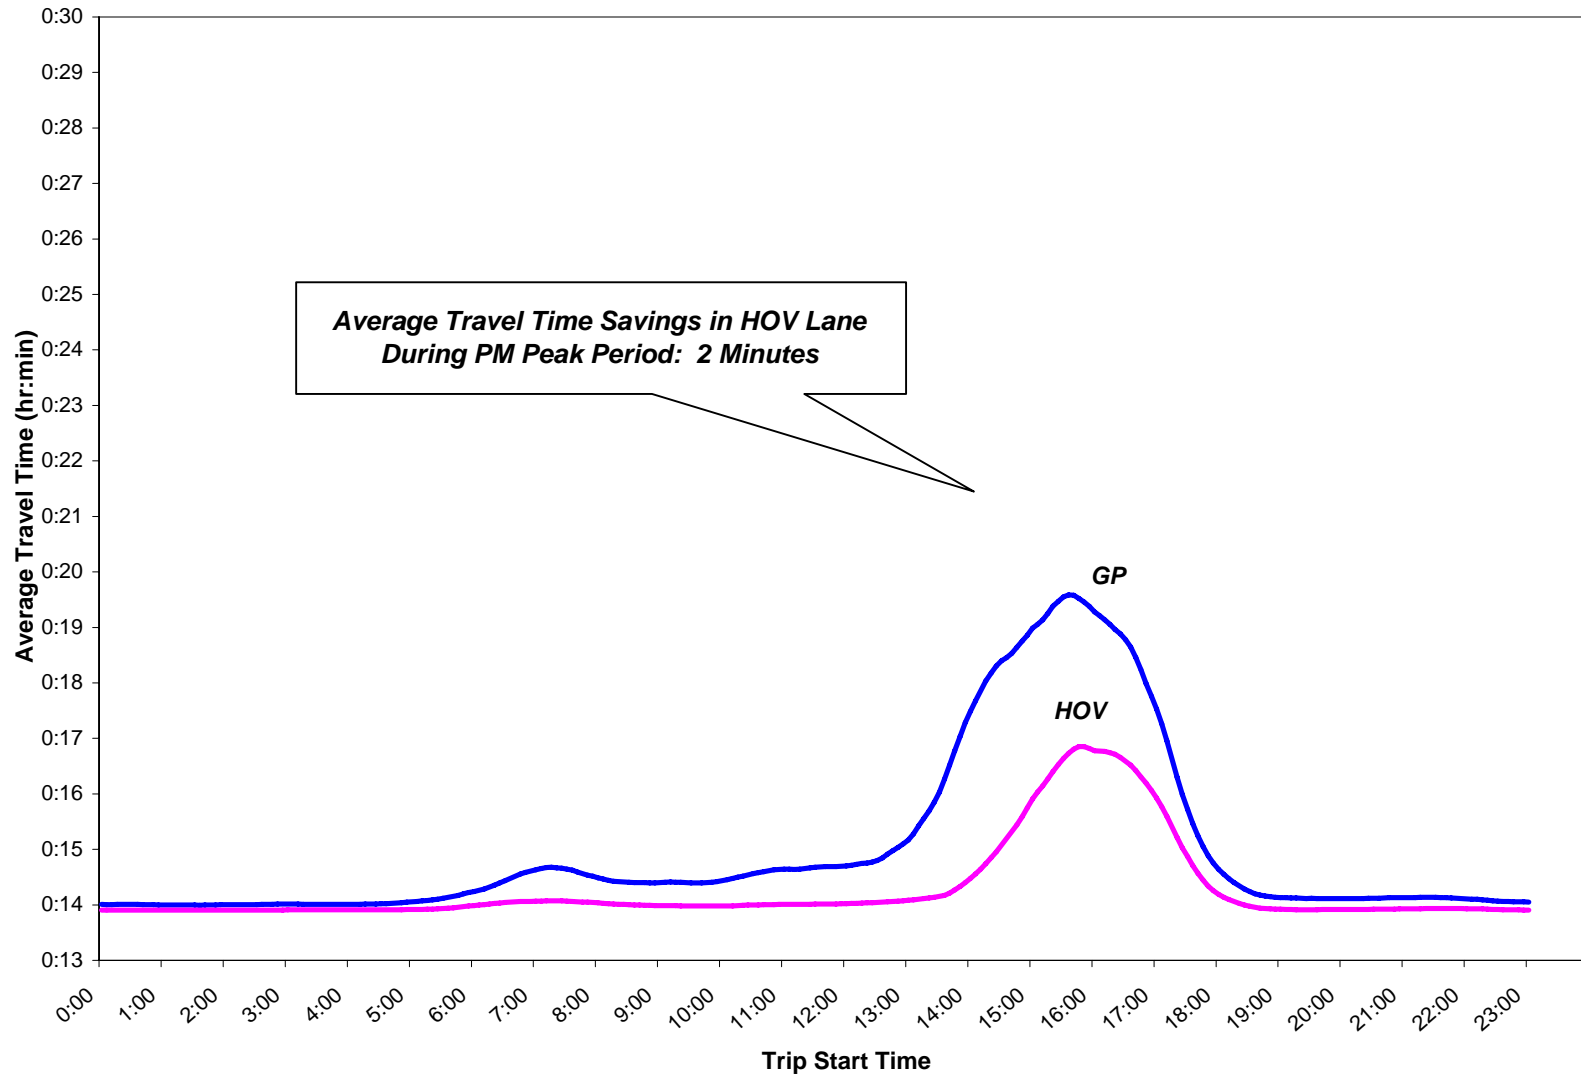

Northbound, Northgate to 112th St SW (15.1 miles)

Southbound, SR 526 Interchange to Northgate (16.6 miles)

Northbound, SR 516 Interchange to Columbian Way (14.0 miles)

Southbound, S Spokane St to SR 516 Interchange (13.9 miles)

Eastbound, Mt. Baker Tunnel to 193rd PL SE (11.3 miles)

Westbound, SR 900 to 23rd Ave S (12.4 miles)

Northbound, I-90 Interchange to SR 524 Interchange (18.4 miles)

Southbound, SR 524 Interchange to I-90 Interchange (18.4 miles)

Northbound, W Valley Hwy to I-90 Interchange (10.3 miles)

Southbound, I-90 Interchange to Andover Park E (10.5 miles)

Northbound, 15th St NW to S 34th St (9.2 miles)

Southbound, S 23rd St to 43rd St NW (8.2 miles)