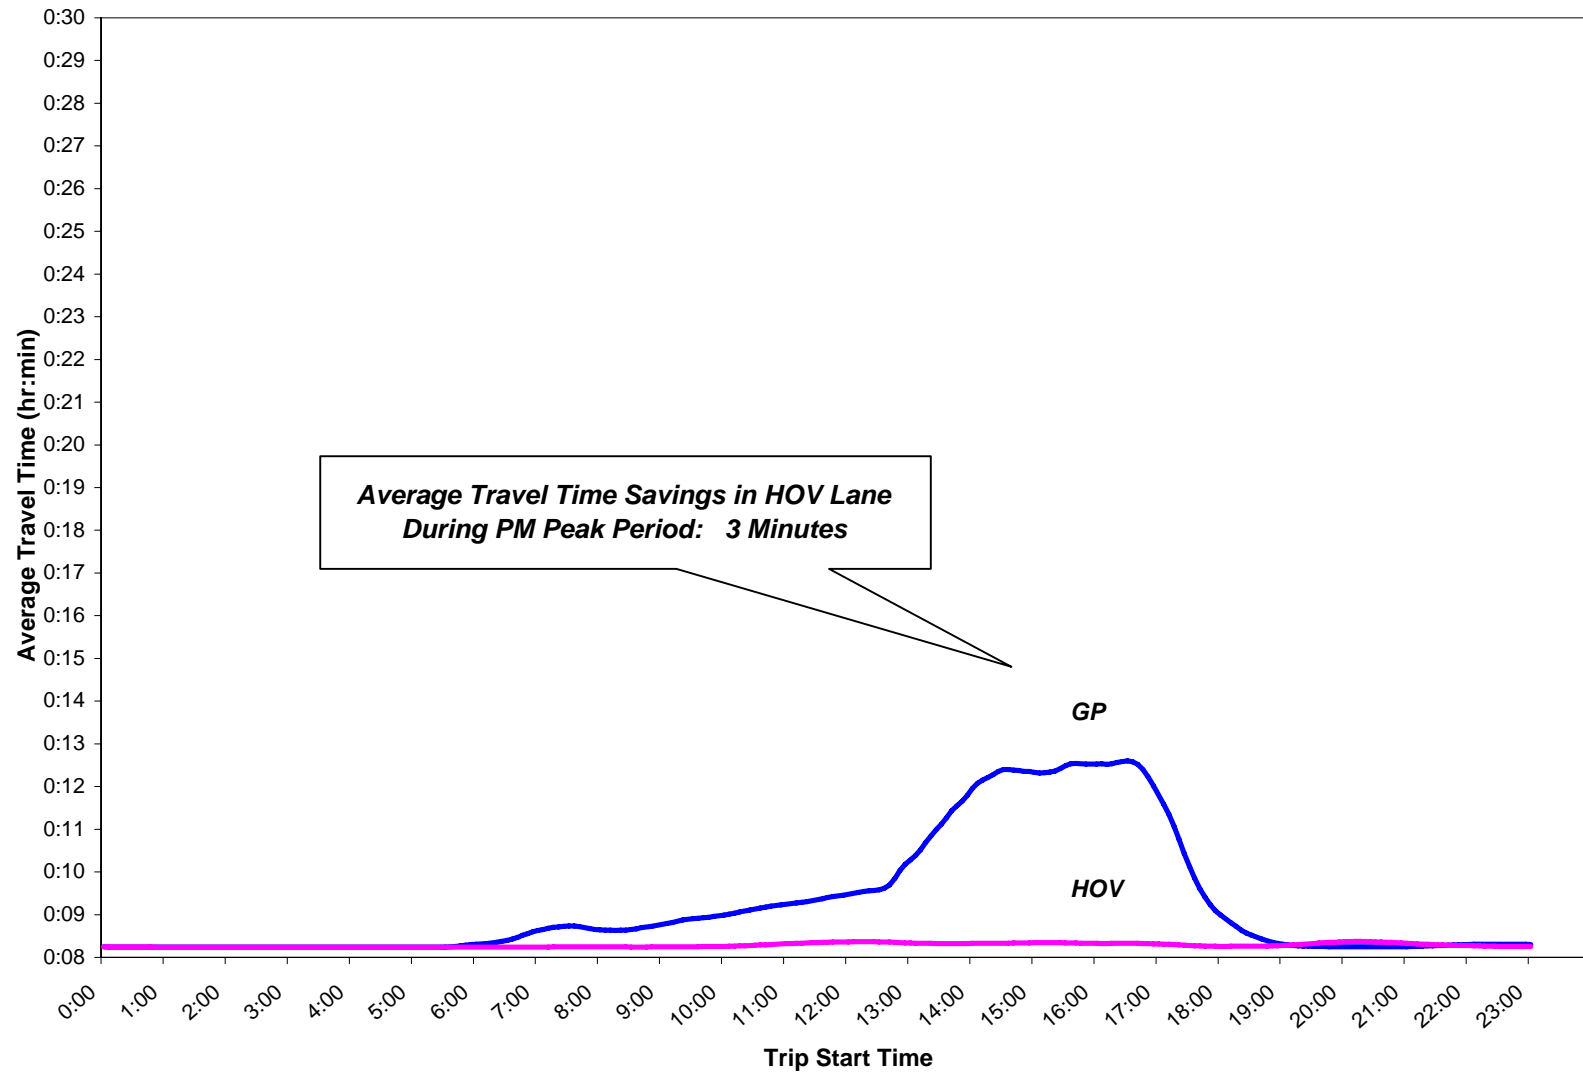

Northbound, Northgate to 112th St SW (15.1 miles)

Southbound, SR 526 Interchange to Northgate (16.6 miles)

Northbound, SR 516 Interchange to Columbian Way (14.0 miles)

Southbound, S Spokane St to SR 516 Interchange (13.9 miles)

Eastbound, Mt. Baker Tunnel to 193rd PL SE (11.3 miles)

Westbound, SR 900 to 23rd Ave S (12.4 miles)

Northbound, I-90 Interchange to SR 524 Interchange (18.4 miles)

Southbound, SR 524 Interchange to I-90 Interchange (18.4 miles)

Northbound, W Valley Hwy to I-90 Interchange (10.3 miles)

Southbound, I-90 Interchange to Andover Park E (10.5 miles)

Northbound, 15th St NW to S 34th St (9.2 miles)

Southbound, S 23rd St to 43rd St NW (8.2 miles)

Eastbound, I-405 to NE 51st St (3.9 miles)

Westbound, W Lk Sammamish Pkwy to 84th Ave (7.0 miles)