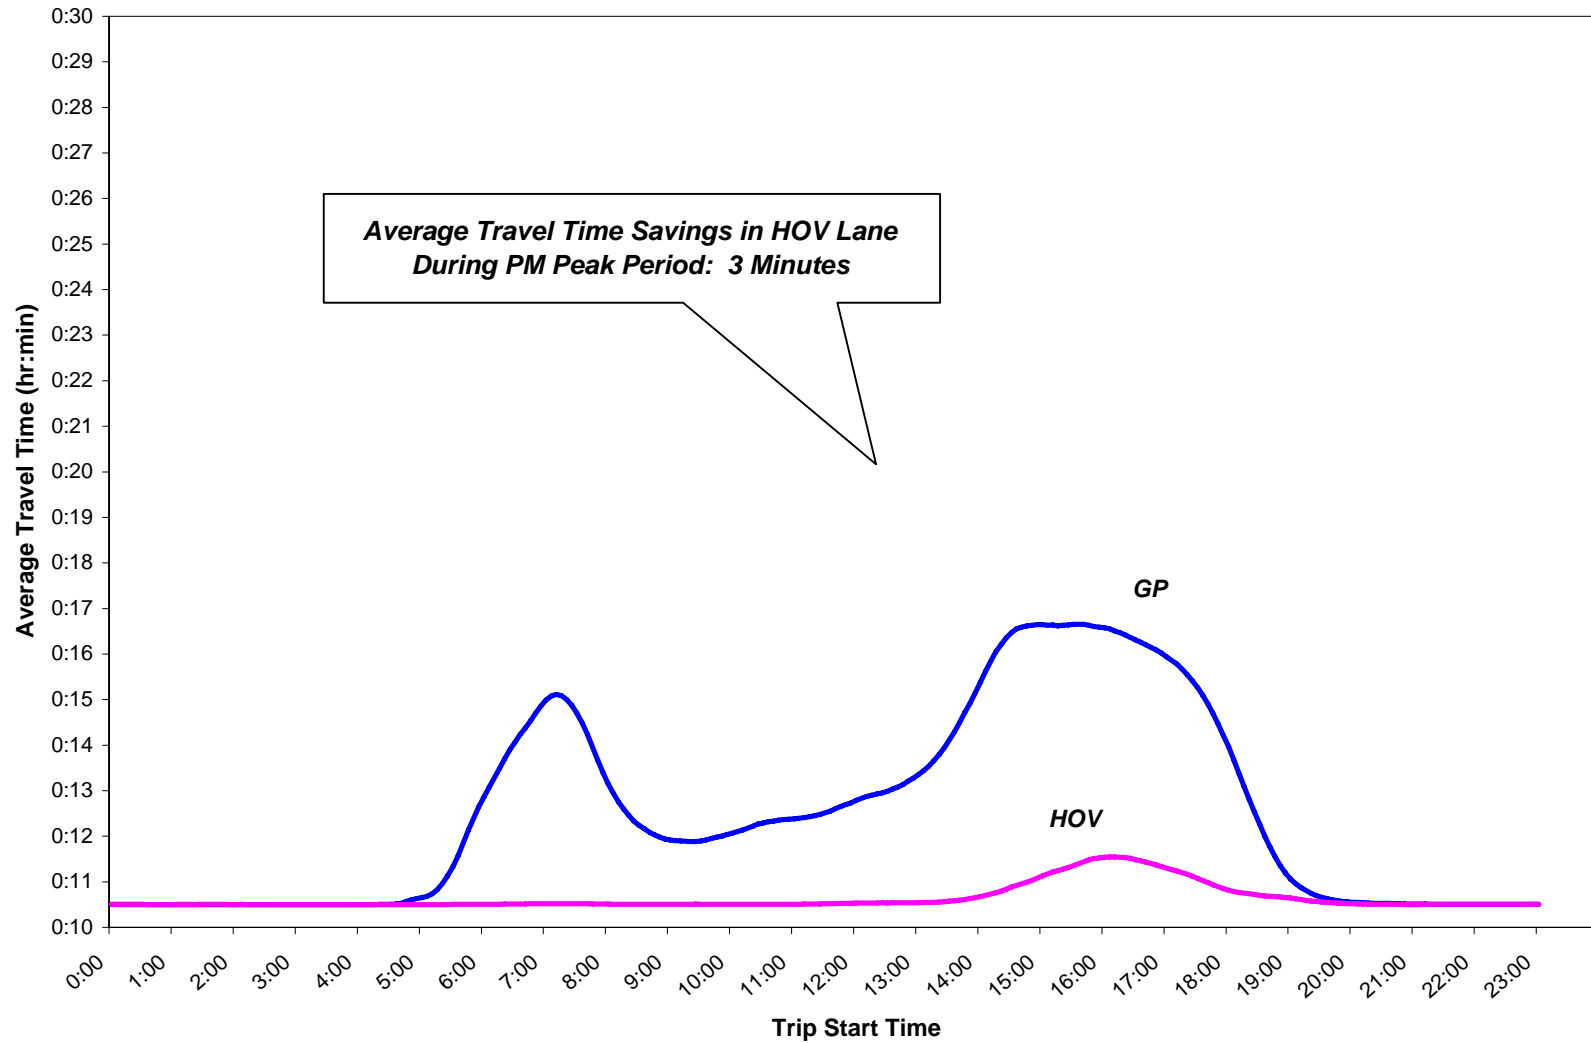

Northbound, Northgate to 112th St SW (15.1 miles)

Southbound, SR 526 Interchange to Northgate (16.6 miles)

Northbound, SR 516 Interchange to Columbian Way (14.0 miles)

Southbound, S Spokane St to SR 516 Interchange (13.9 miles)

Eastbound, Mt. Baker Tunnel to 193rd PL SE (11.3 miles)

Westbound, SR 900 to 23rd Ave S (12.4 miles)

Northbound, I-90 Interchange to SR 524 Interchange (18.4 miles)

Southbound, SR 524 Interchange to I-90 Interchange (18.4 miles)

Northbound, W Valley Hwy to I-90 Interchange (10.3 miles)

Southbound, I-90 Interchange to Andover Park E (10.5 miles)

Northbound, 15th St NW to S 34th St (9.2 miles)

Southbound, S 23rd St to 43rd St NW (8.2 miles)