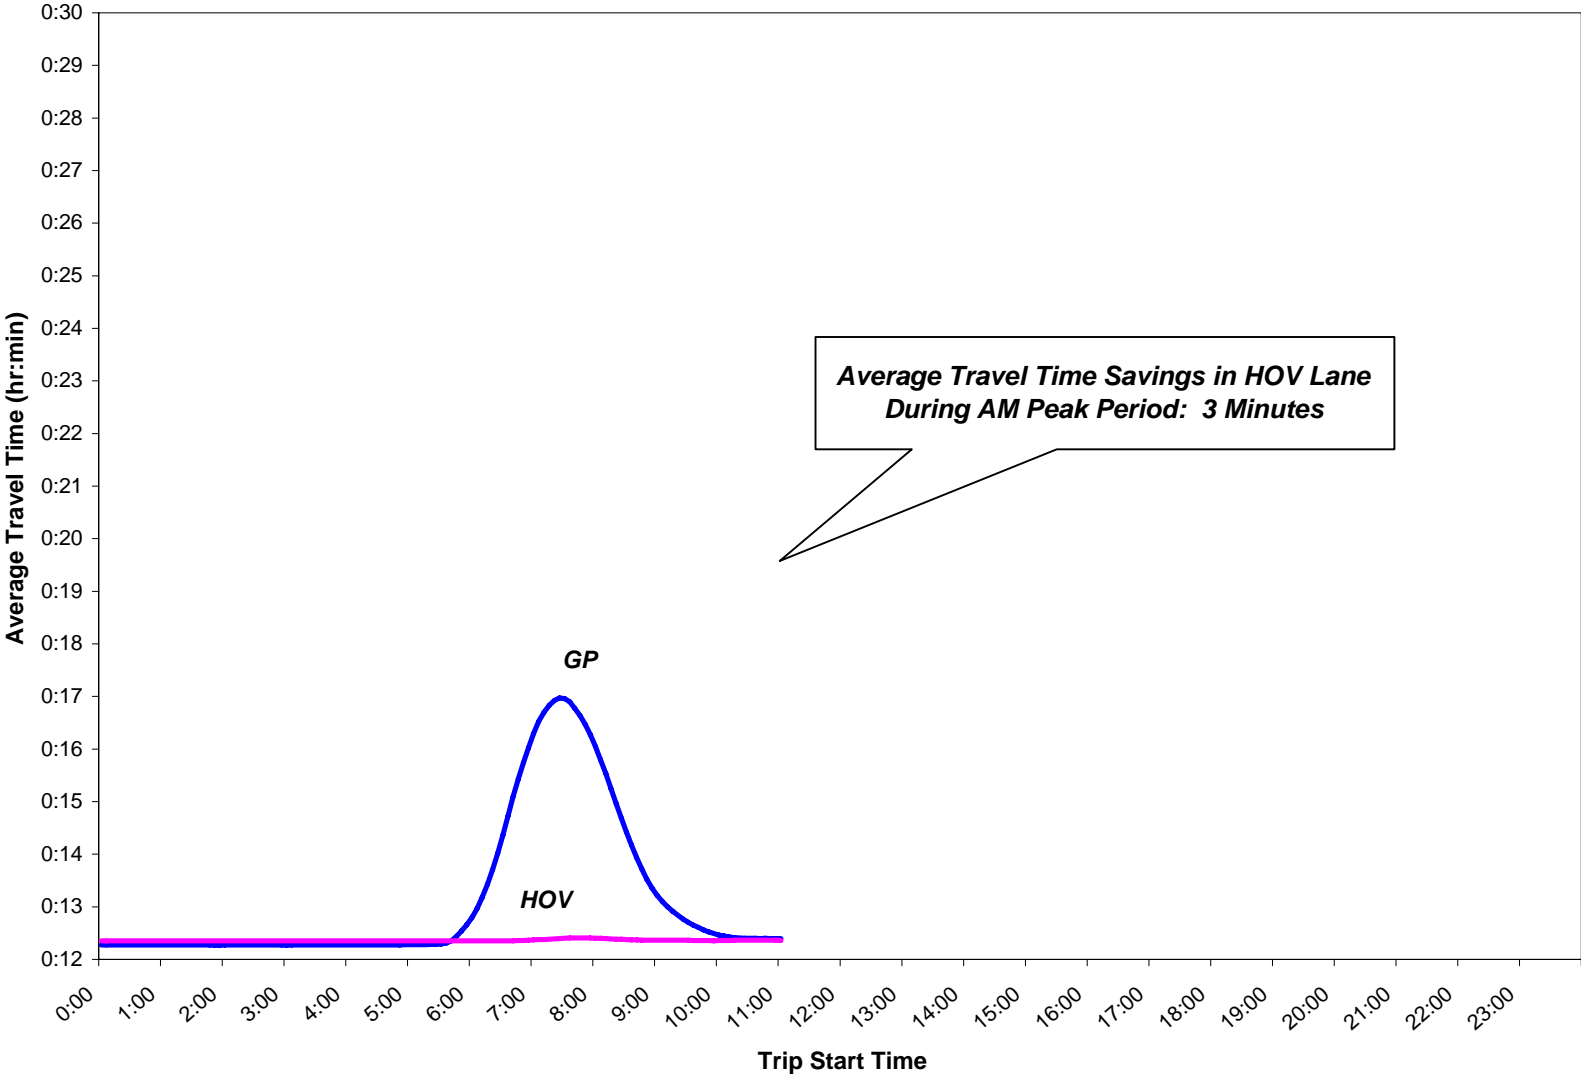

Northbound, Northgate to 112th St SW (15.1 miles)

Southbound, SR 526 Interchange to Northgate (16.6 miles)

Northbound, SR 516 Interchange to Columbian Way (14.0 miles)

Southbound, S Spokane St to SR 516 Interchange (13.9 miles)

Eastbound, Mt. Baker Tunnel to 193rd PL SE (11.3 miles)

Westbound, SR 900 to 23rd Ave S (12.4 miles)

Northbound, I-90 Interchange to SR 524 Interchange (18.4 miles)

Southbound, SR 524 Interchange to I-90 Interchange (18.4 miles)

Northbound, W Valley Hwy to I-90 Interchange (10.3 miles)

Southbound, I-90 Interchange to Andover Park E (10.5 miles)

Northbound, 15th St NW to S 34th St (9.2 miles)

Southbound, S 23rd St to 43rd St NW (8.2 miles)