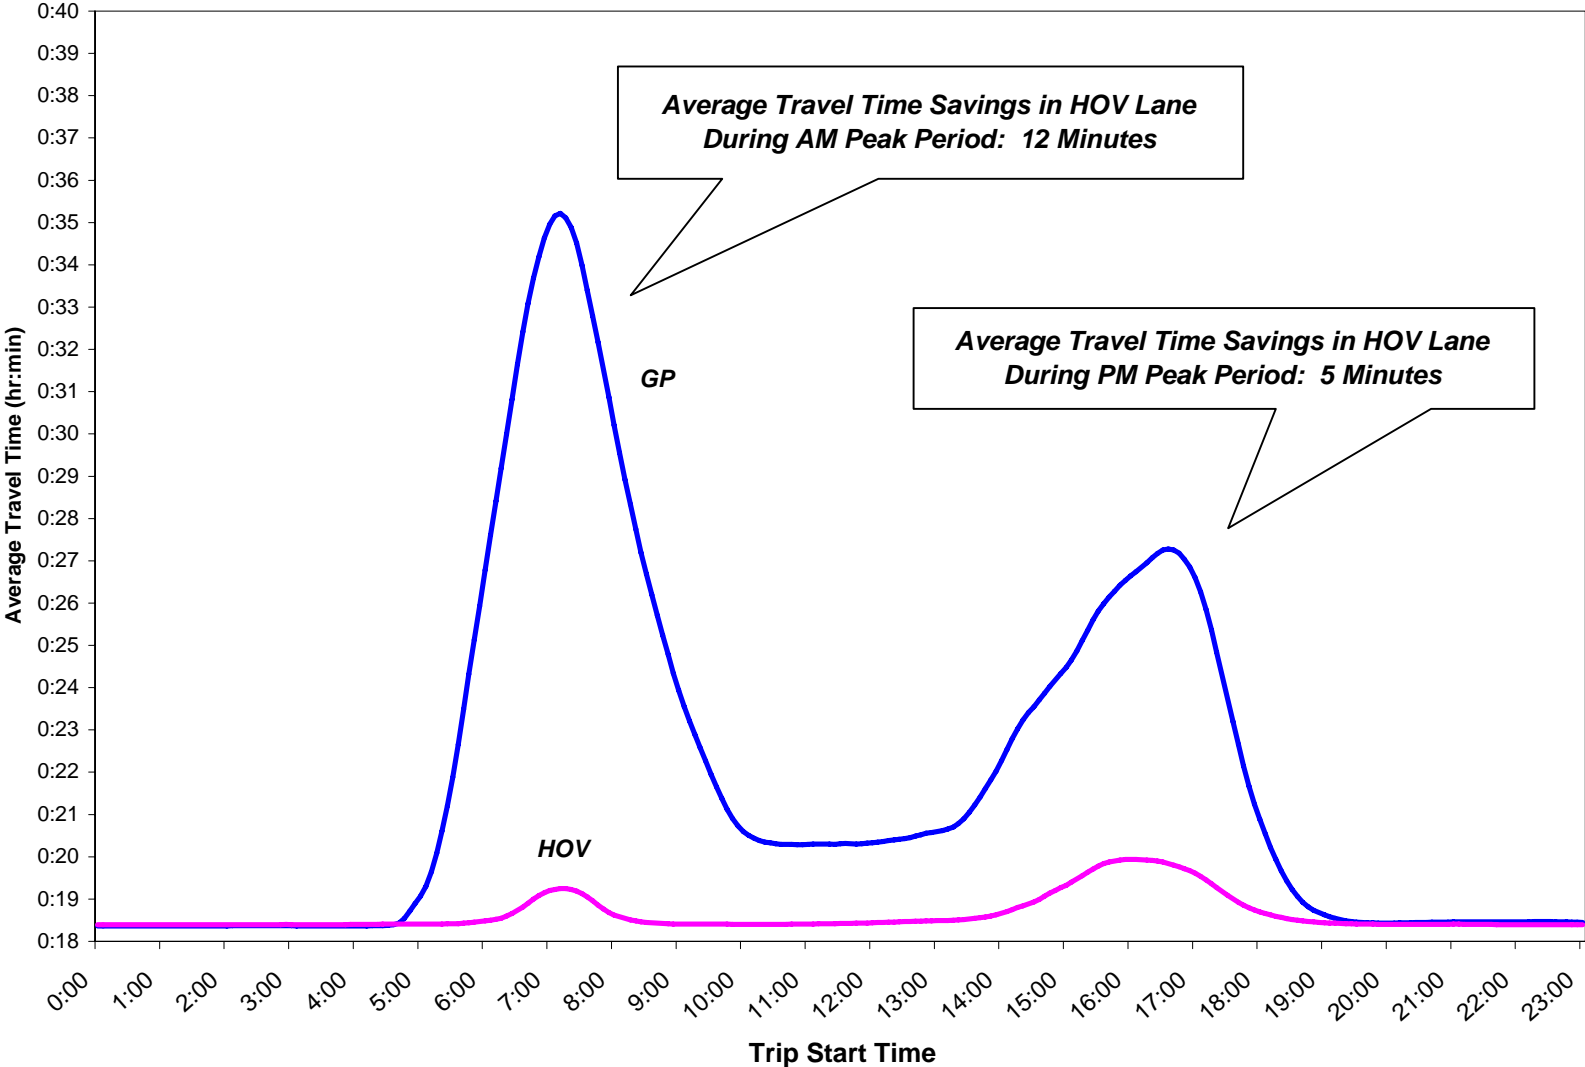

Northbound, Northgate to 112th St SW (15.1 miles)

Southbound, SR 526 Interchange to Northgate (16.6 miles)

Northbound, SR 516 Interchange to Columbian Way (14.0 miles)

Southbound, S Spokane St to SR 516 Interchange (13.9 miles)

Eastbound, Mt. Baker Tunnel to 193rd PL SE (11.3 miles)

Westbound, SR 900 to 23rd Ave S (12.4 miles)

Northbound, I-90 Interchange to SR 524 Interchange (18.4 miles)

Southbound, SR 524 Interchange to I-90 Interchange (18.4 miles)

Northbound, W Valley Hwy to I-90 Interchange (10.3 miles)

Southbound, I-90 Interchange to Andover Park E (10.5 miles)

Northbound, 15th St NW to S 34th St (9.2 miles)

Southbound, S 23rd St to 43rd St NW (8.2 miles)