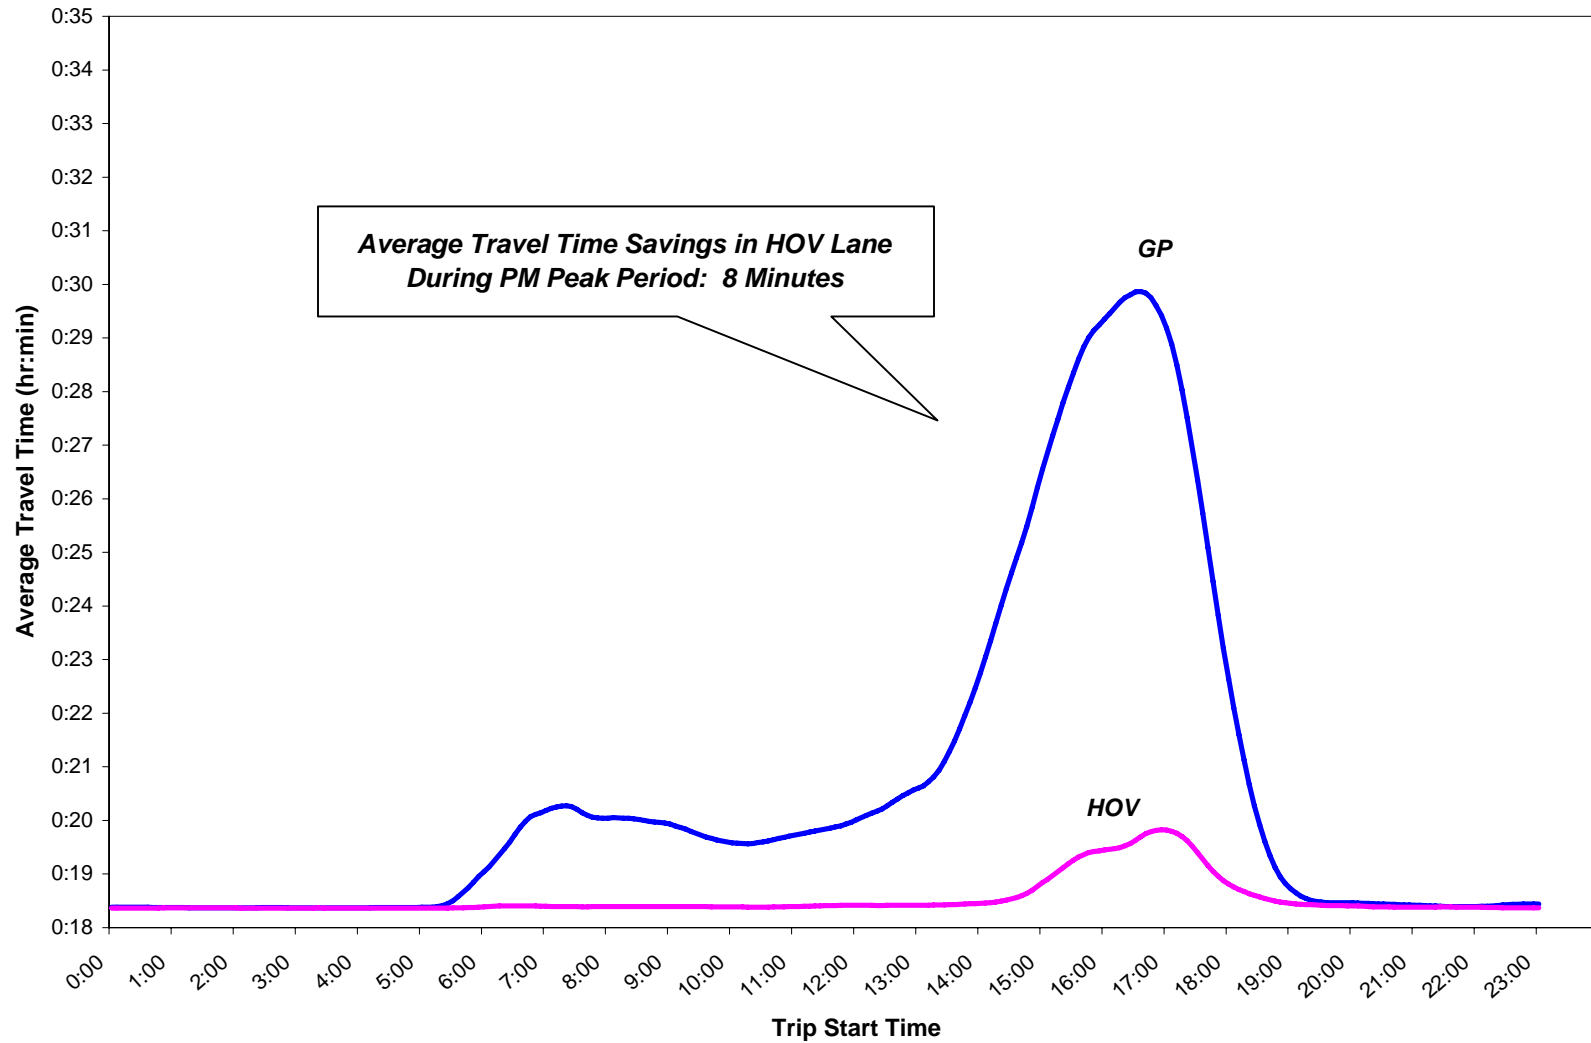

Northbound, Northgate to 112th St SW (15.1 miles)

Southbound, SR 526 Interchange to Northgate (16.6 miles)

Northbound, SR 516 Interchange to Columbian Way (14.0 miles)

Southbound, S Spokane St to SR 516 Interchange (13.9 miles)

Eastbound, Mt. Baker Tunnel to 193rd PL SE (11.3 miles)

Westbound, SR 900 to 23rd Ave S (12.4 miles)

Northbound, I-90 Interchange to SR 524 Interchange (18.4 miles)

Southbound, SR 524 Interchange to I-90 Interchange (18.4 miles)

Northbound, W Valley Hwy to I-90 Interchange (10.3 miles)

Southbound, I-90 Interchange to Andover Park E (10.5 miles)

Northbound, 15th St NW to S 34th St (9.2 miles)

Southbound, S 23rd St to 43rd St NW (8.2 miles)

Eastbound, I-405 to NE 51st St (3.9 miles)

Westbound, W Lk Sammamish Pkwy to 84th Ave (7.0 miles)