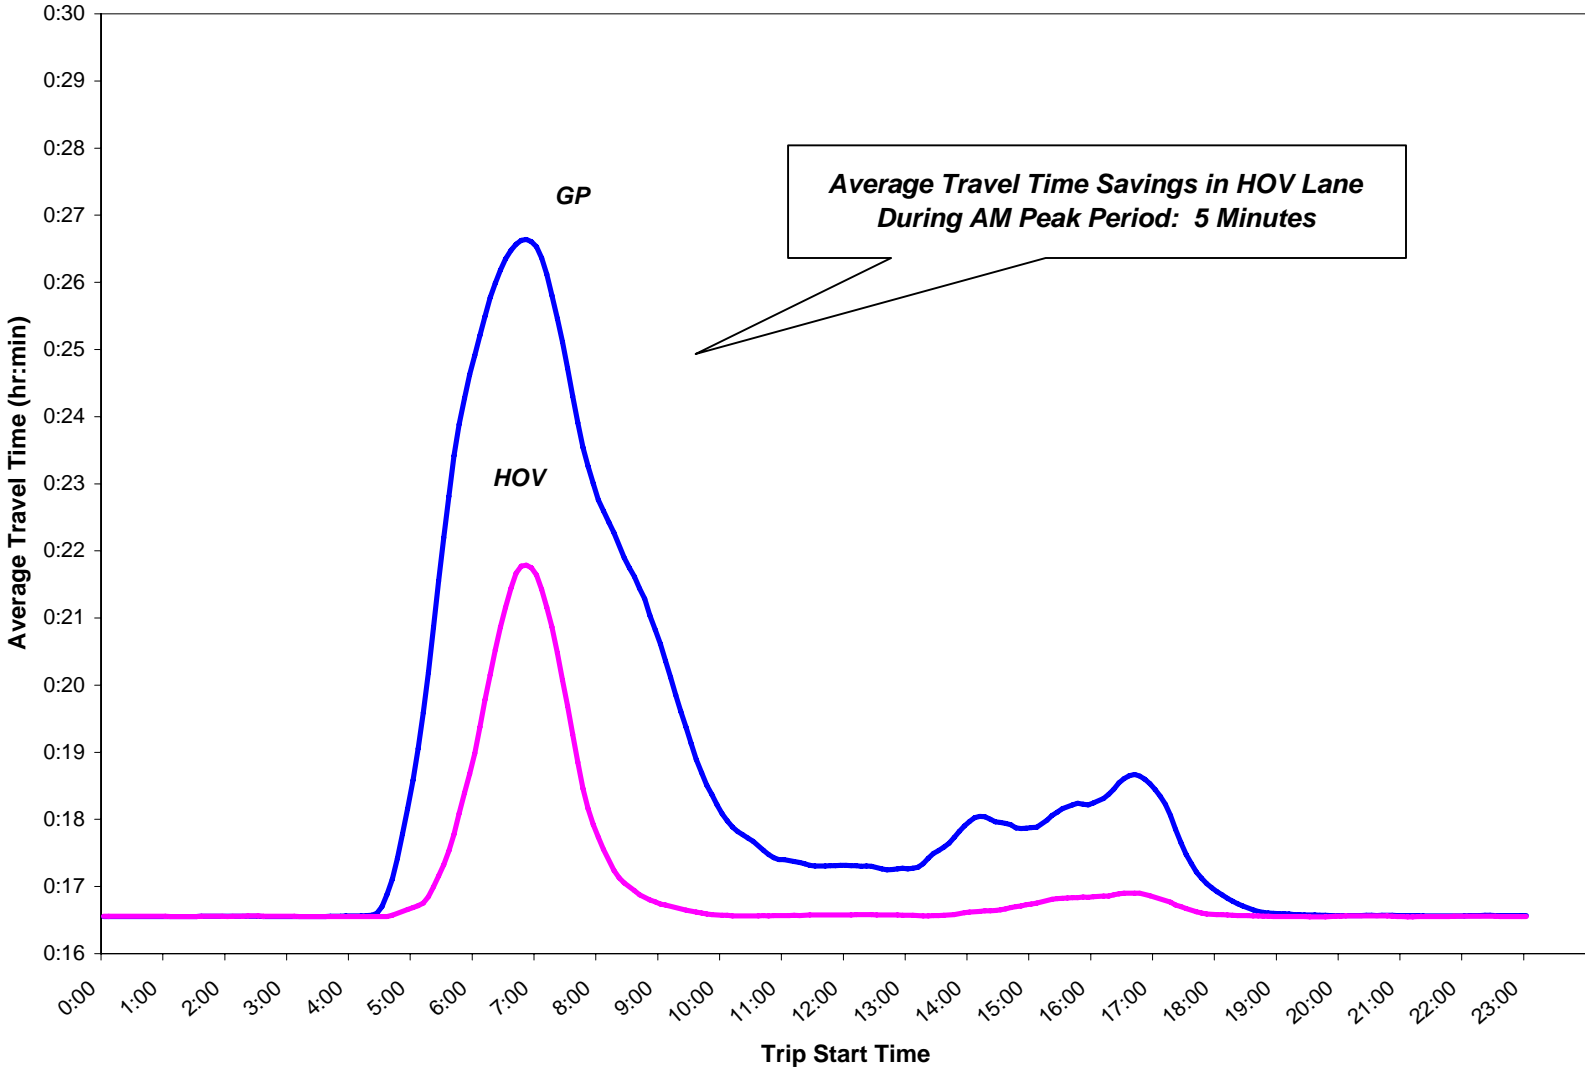

Northbound, Northgate to 112th St SW (15.1 miles)

Southbound, SR 526 Interchange to Northgate (16.6 miles)

Northbound, SR 516 Interchange to Columbian Way (14.0 miles)

Southbound, S Spokane St to SR 516 Interchange (13.9 miles)

Eastbound, Mt. Baker Tunnel to 193rd PL SE (11.3 miles)

Westbound, SR 900 to 23rd Ave S (12.4 miles)

Northbound, I-90 Interchange to SR 524 Interchange (18.4 miles)

Southbound, SR 524 Interchange to I-90 Interchange (18.4 miles)

Northbound, W Valley Hwy to I-90 Interchange (10.3 miles)

Southbound, I-90 Interchange to Andover Park E (10.5 miles)

Northbound, 15th St NW to S 34th St (9.2 miles)

Southbound, S 23rd St to 43rd St NW (8.2 miles)

Eastbound, I-405 to NE 51st St (3.9 miles)

Westbound, W Lk Sammamish Pkwy to 84th Ave (7.0 miles)