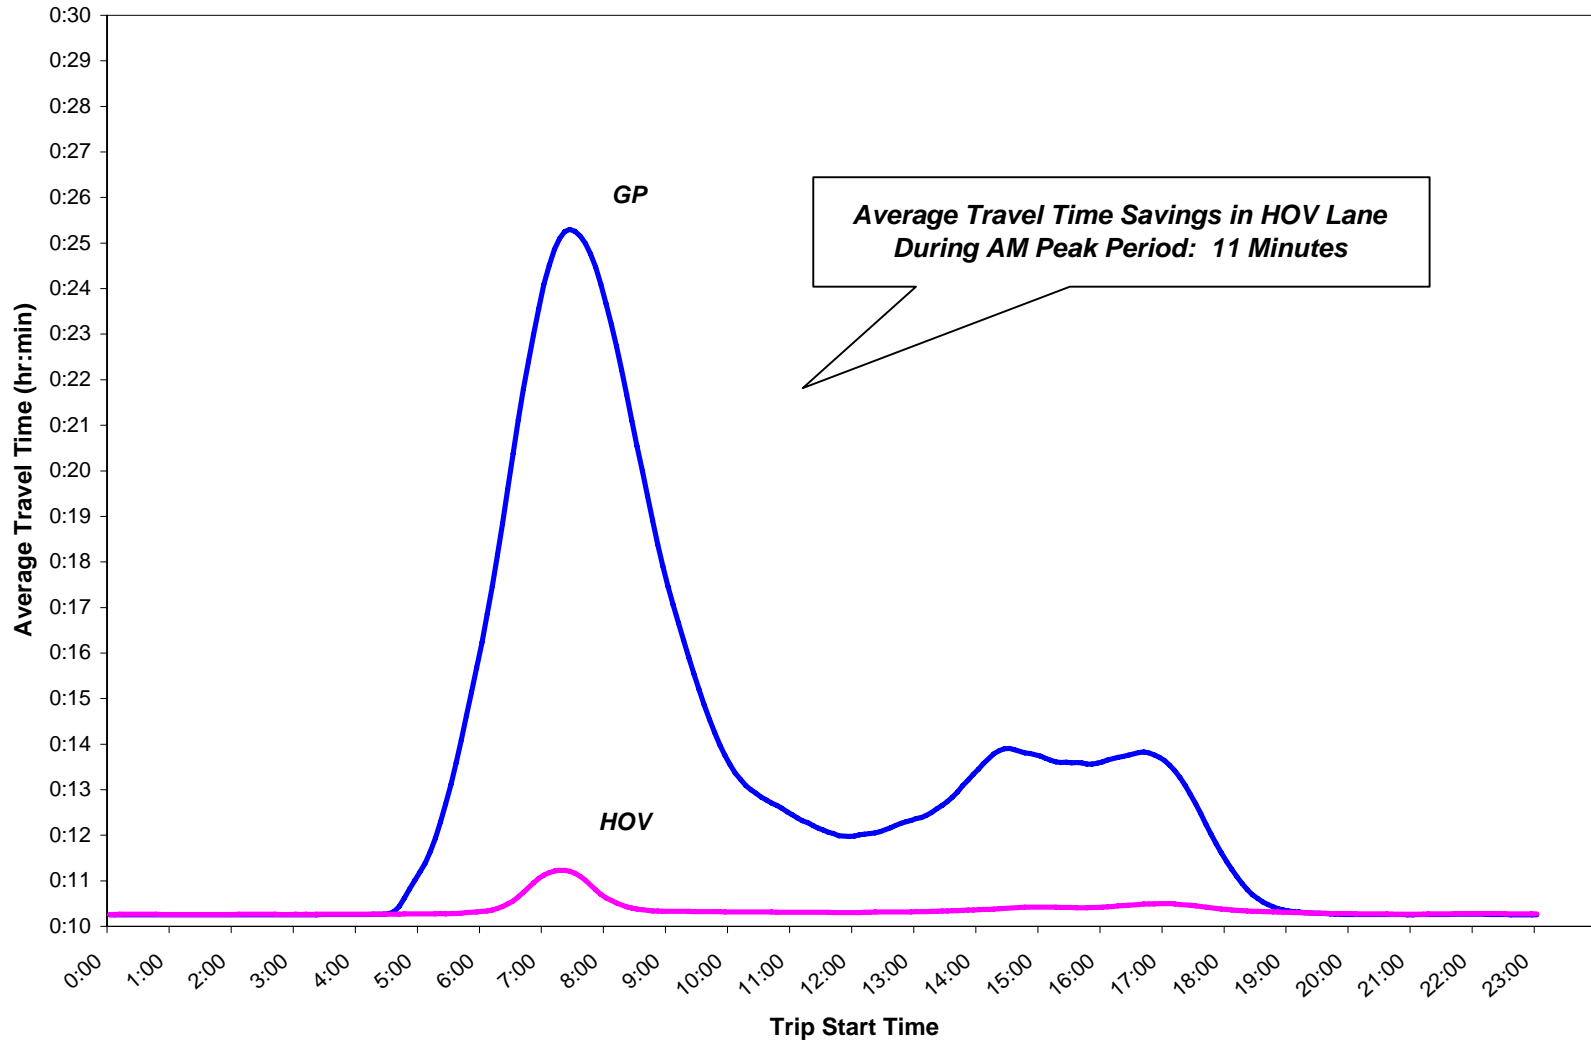

Northbound, Northgate to 112th St SW (15.1 miles)

Southbound, SR 526 Interchange to Northgate (16.6 miles)

Northbound, SR 516 Interchange to Columbian Way (14.0 miles)

Southbound, S Spokane St to SR 516 Interchange (13.9 miles)

Eastbound, Mt. Baker Tunnel to 193rd PL SE (11.3 miles)

Westbound, SR 900 to 23rd Ave S (12.4 miles)

Northbound, I-90 Interchange to SR 524 Interchange (18.4 miles)

Southbound, SR 524 Interchange to I-90 Interchange (18.4 miles)

Northbound, W Valley Hwy to I-90 Interchange (10.3 miles)

Southbound, I-90 Interchange to Andover Park E (10.5 miles)

Northbound, 15th St NW to S 34th St (9.2 miles)

Southbound, S 23rd St to 43rd St NW (8.2 miles)

Eastbound, I-405 to NE 51st St (3.9 miles)

Westbound, W Lk Sammamish Pkwy to 84th Ave (7.0 miles)