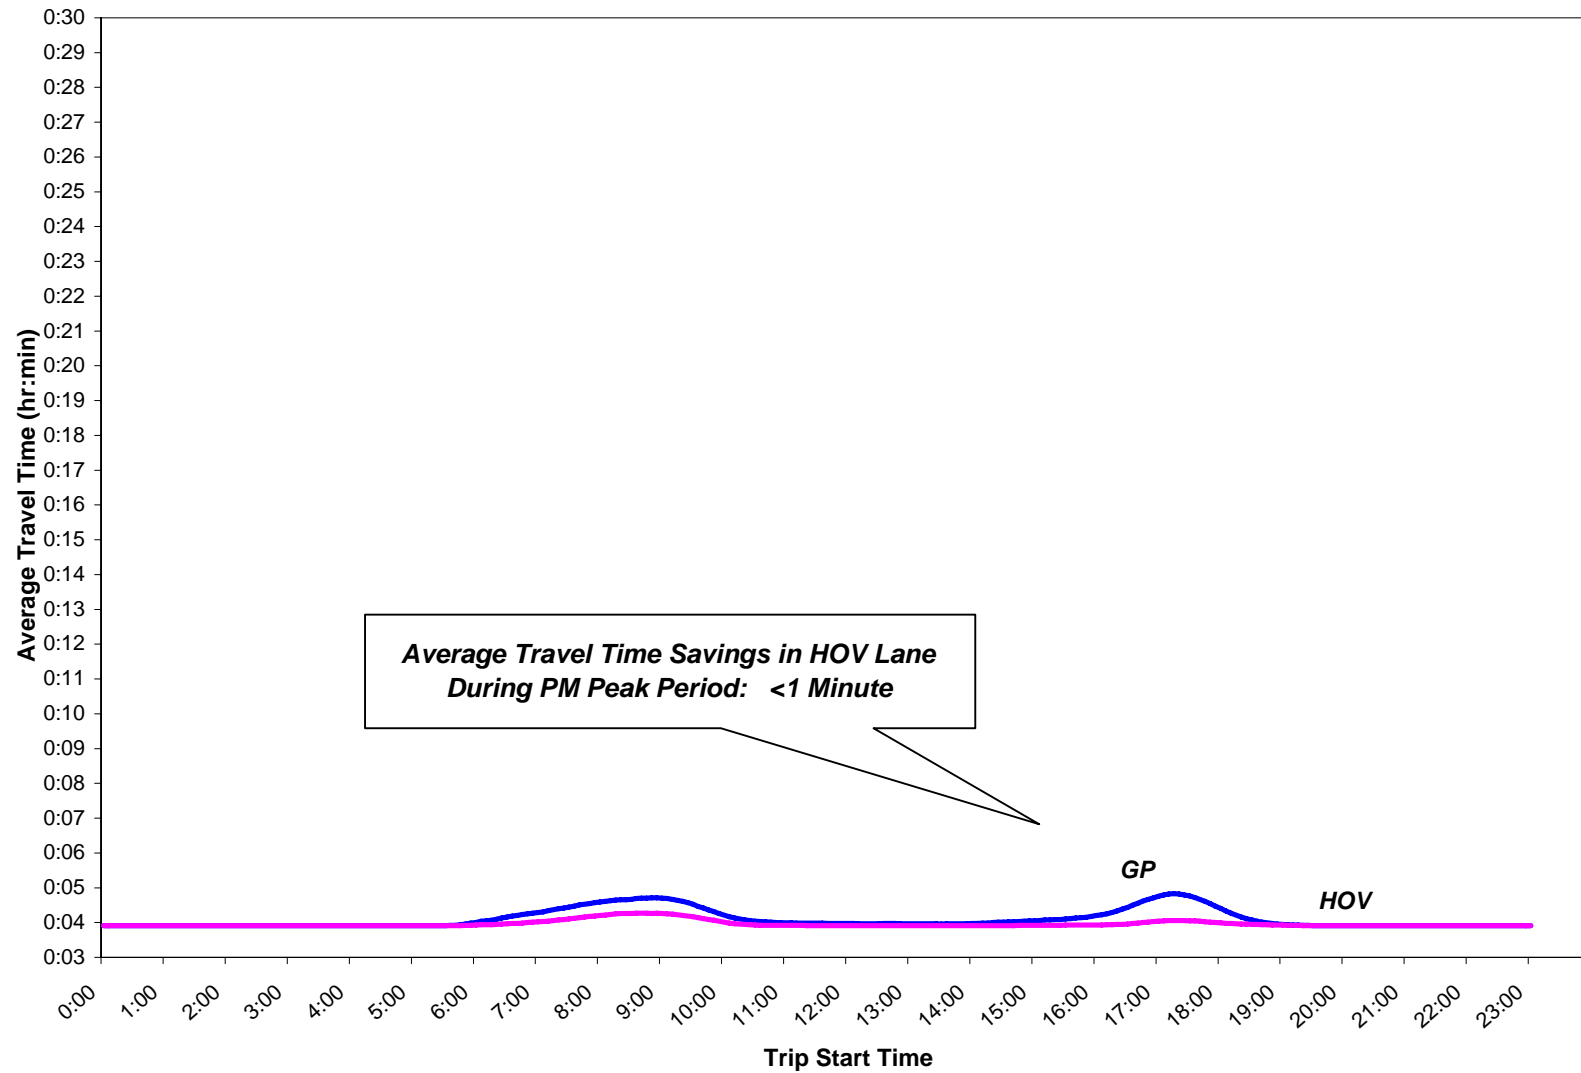

Northbound, Northgate to 112th St SW (15.1 miles)

Southbound, SR 526 Interchange to Northgate (16.6 miles)

Northbound, SR 516 Interchange to Columbian Way (14.0 miles)

Southbound, S Spokane St to SR 516 Interchange (13.9 miles)

Eastbound, Mt. Baker Tunnel to 193rd PL SE (11.3 miles)

Westbound, SR 900 to 23rd Ave S (12.4 miles)

Northbound, I-90 Interchange to SR 524 Interchange (18.4 miles)

Southbound, SR 524 Interchange to I-90 Interchange (18.4 miles)

Northbound, W Valley Hwy to I-90 Interchange (10.3 miles)

Southbound, I-90 Interchange to Andover Park E (10.5 miles)

Northbound, 15th St NW to S 34th St (9.2 miles)

Southbound, S 23rd St to 43rd St NW (8.2 miles)

Eastbound, I-405 to NE 51st St (3.9 miles)

Westbound, W Lk Sammamish Pkwy to 84th Ave (7.0 miles)