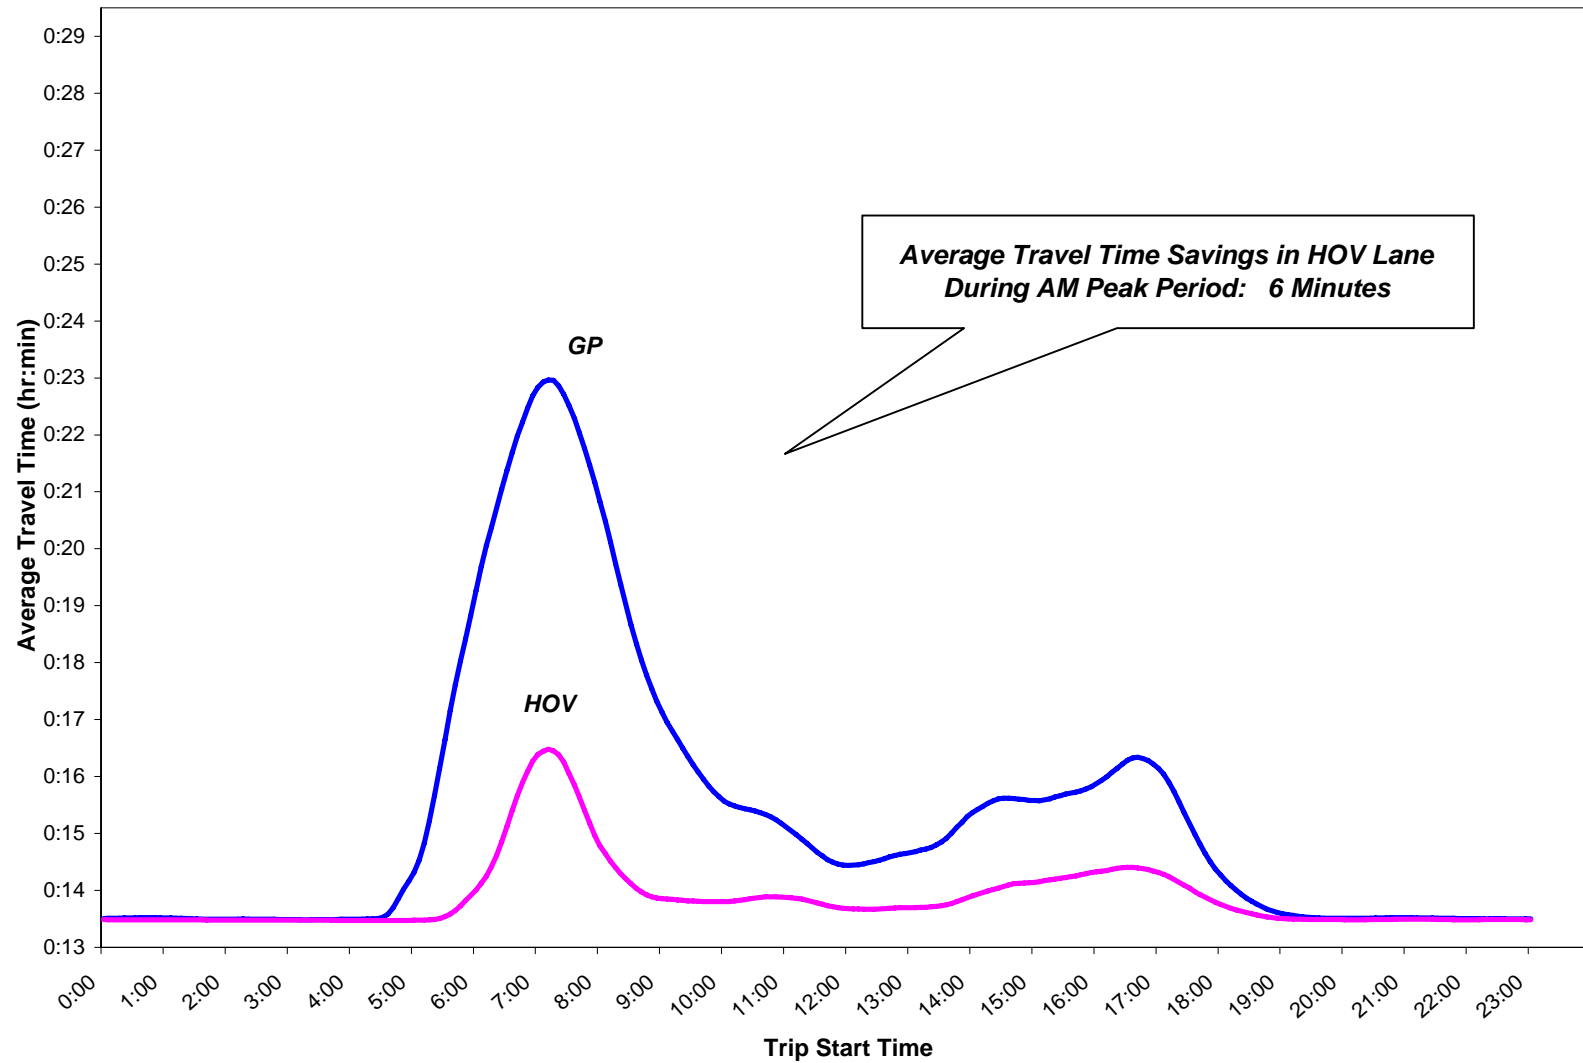

Northbound, Northgate to 112th St SW (15.1 miles)

Southbound, SR 526 Interchange to Northgate (16.6 miles)

Northbound, SR 516 Interchange to Columbian Way (14.0 miles)

Southbound, S Spokane St to SR 516 Interchange (13.9 miles)

Eastbound, Mt. Baker Tunnel to 193rd PL SE (11.3 miles)

Westbound, SR 900 to 23rd Ave S (12.4 miles)

Northbound, I-90 Interchange to SR 524 Interchange (18.4 miles)

Southbound, SR 524 Interchange to I-90 Interchange (18.4 miles)

Northbound, W Valley Hwy to I-90 Interchange (10.3 miles)

Southbound, I-90 Interchange to Andover Park E (10.5 miles)

Northbound, 15th St NW to S 34th St (9.2 miles)

Southbound, S 23rd St to 43rd St NW (8.2 miles)