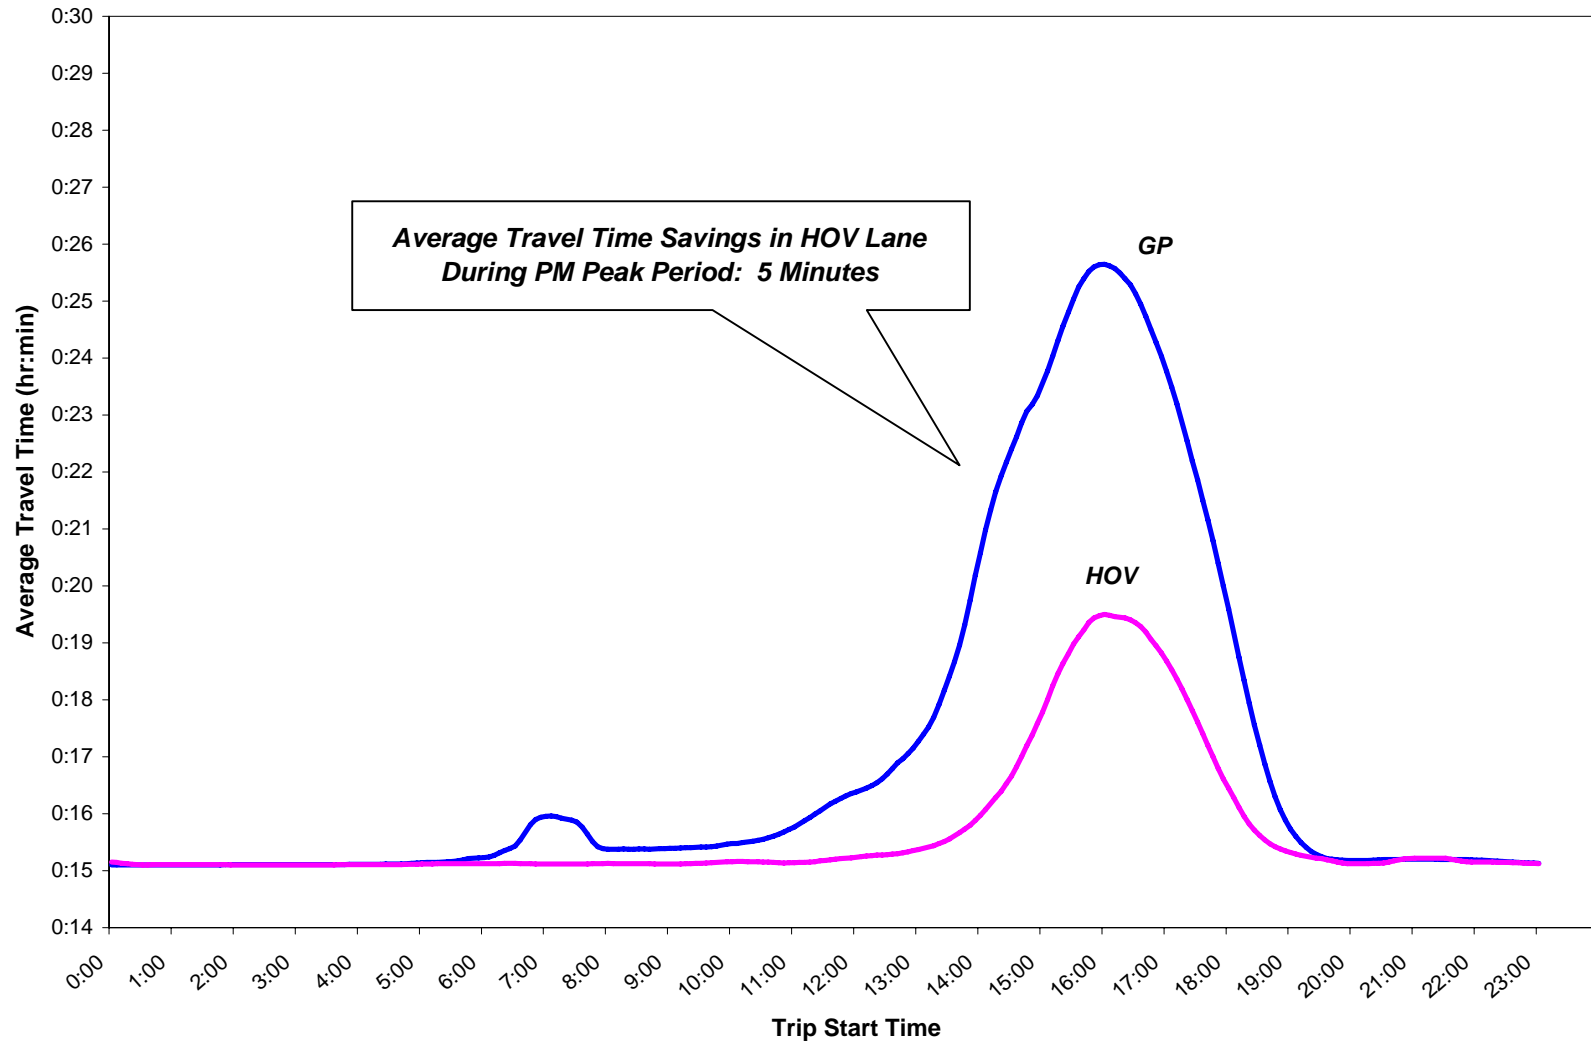

Northbound, Northgate to 112th St SW (15.1 miles)

Southbound, SR 526 Interchange to Northgate (16.6 miles)

Northbound, SR 516 Interchange to Columbian Way (14.0 miles)

Southbound, S Spokane St to SR 516 Interchange (13.9 miles)

Eastbound, Mt. Baker Tunnel to 193rd PL SE (11.3 miles)

Westbound, SR 900 to 23rd Ave S (12.4 miles)

Northbound, I-90 Interchange to SR 524 Interchange (18.4 miles)

Southbound, SR 524 Interchange to I-90 Interchange (18.4 miles)

Northbound, W Valley Hwy to I-90 Interchange (10.3 miles)

Southbound, I-90 Interchange to Andover Park E (10.5 miles)

Northbound, 15th St NW to S 34th St (9.2 miles)

Southbound, S 23rd St to 43rd St NW (8.2 miles)