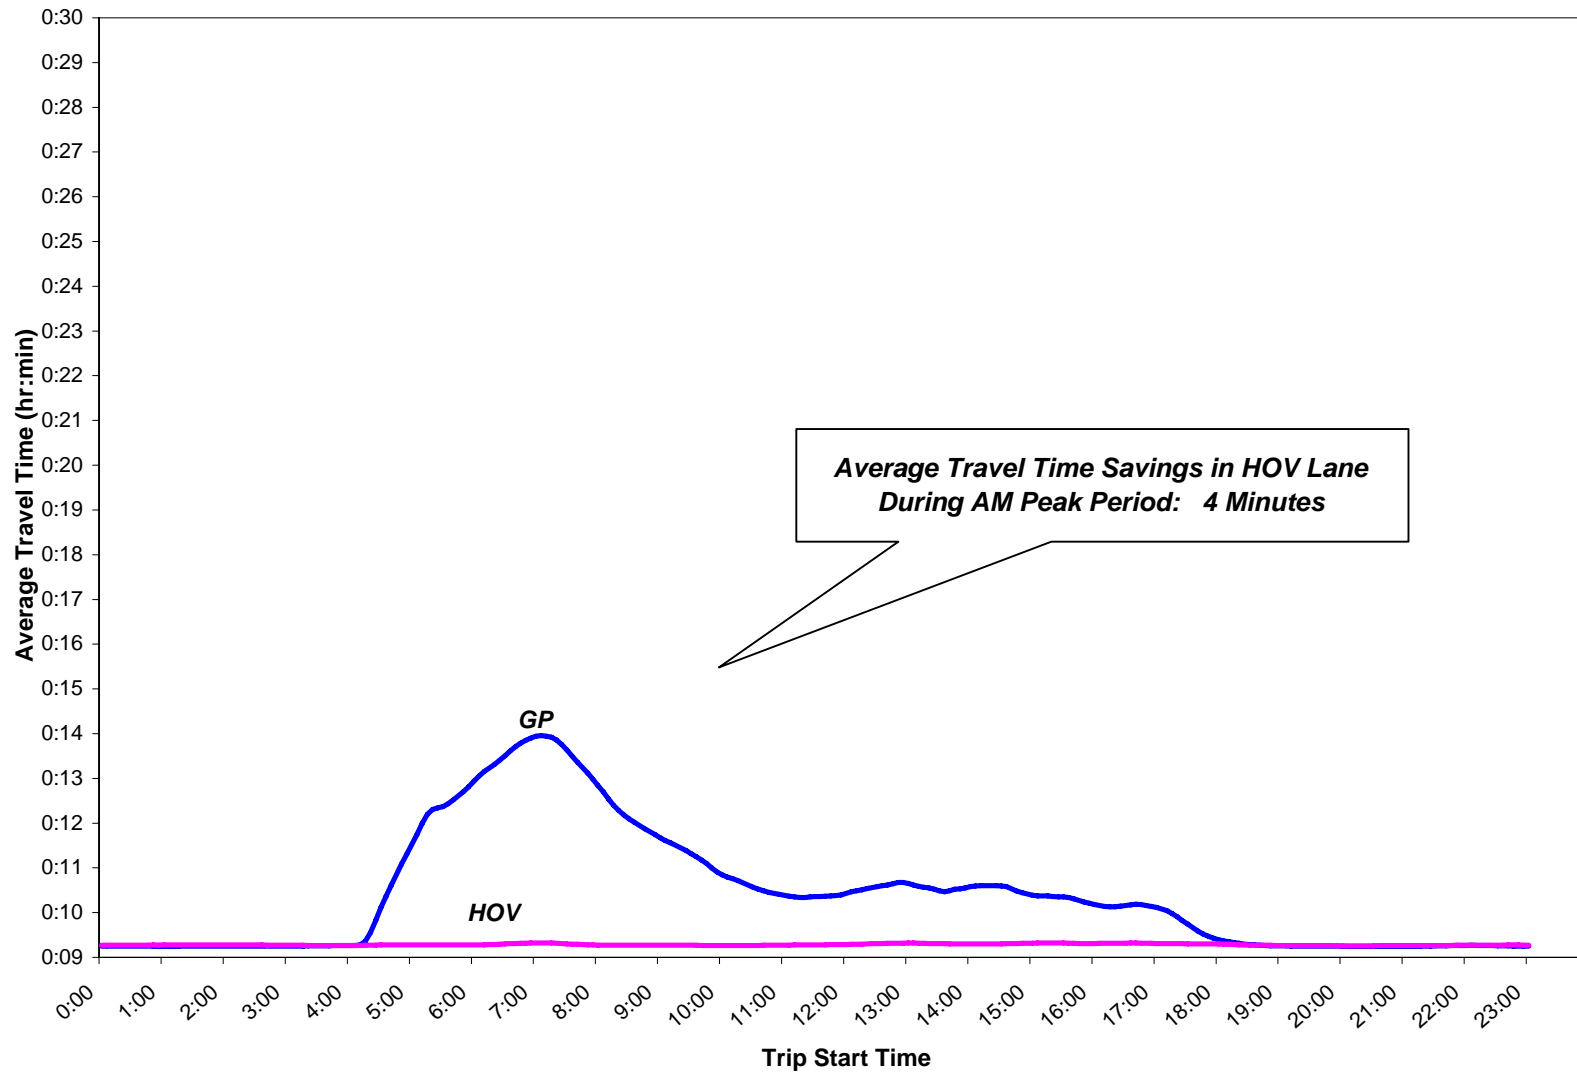

Northbound, Northgate to 112th St SW (15.1 miles)

Southbound, SR 526 Interchange to Northgate (16.6 miles)

Northbound, SR 516 Interchange to Columbian Way (14.0 miles)

Southbound, S Spokane St to SR 516 Interchange (13.9 miles)

Eastbound, Mt. Baker Tunnel to 193rd PL SE (11.3 miles)

Westbound, SR 900 to 23rd Ave S (12.4 miles)

Northbound, I-90 Interchange to SR 524 Interchange (18.4 miles)

Southbound, SR 524 Interchange to I-90 Interchange (18.4 miles)

Northbound, W Valley Hwy to I-90 Interchange (10.3 miles)

Southbound, I-90 Interchange to Andover Park E (10.5 miles)

Northbound, 15th St NW to S 34th St (9.2 miles)

Southbound, S 23rd St to 43rd St NW (8.2 miles)