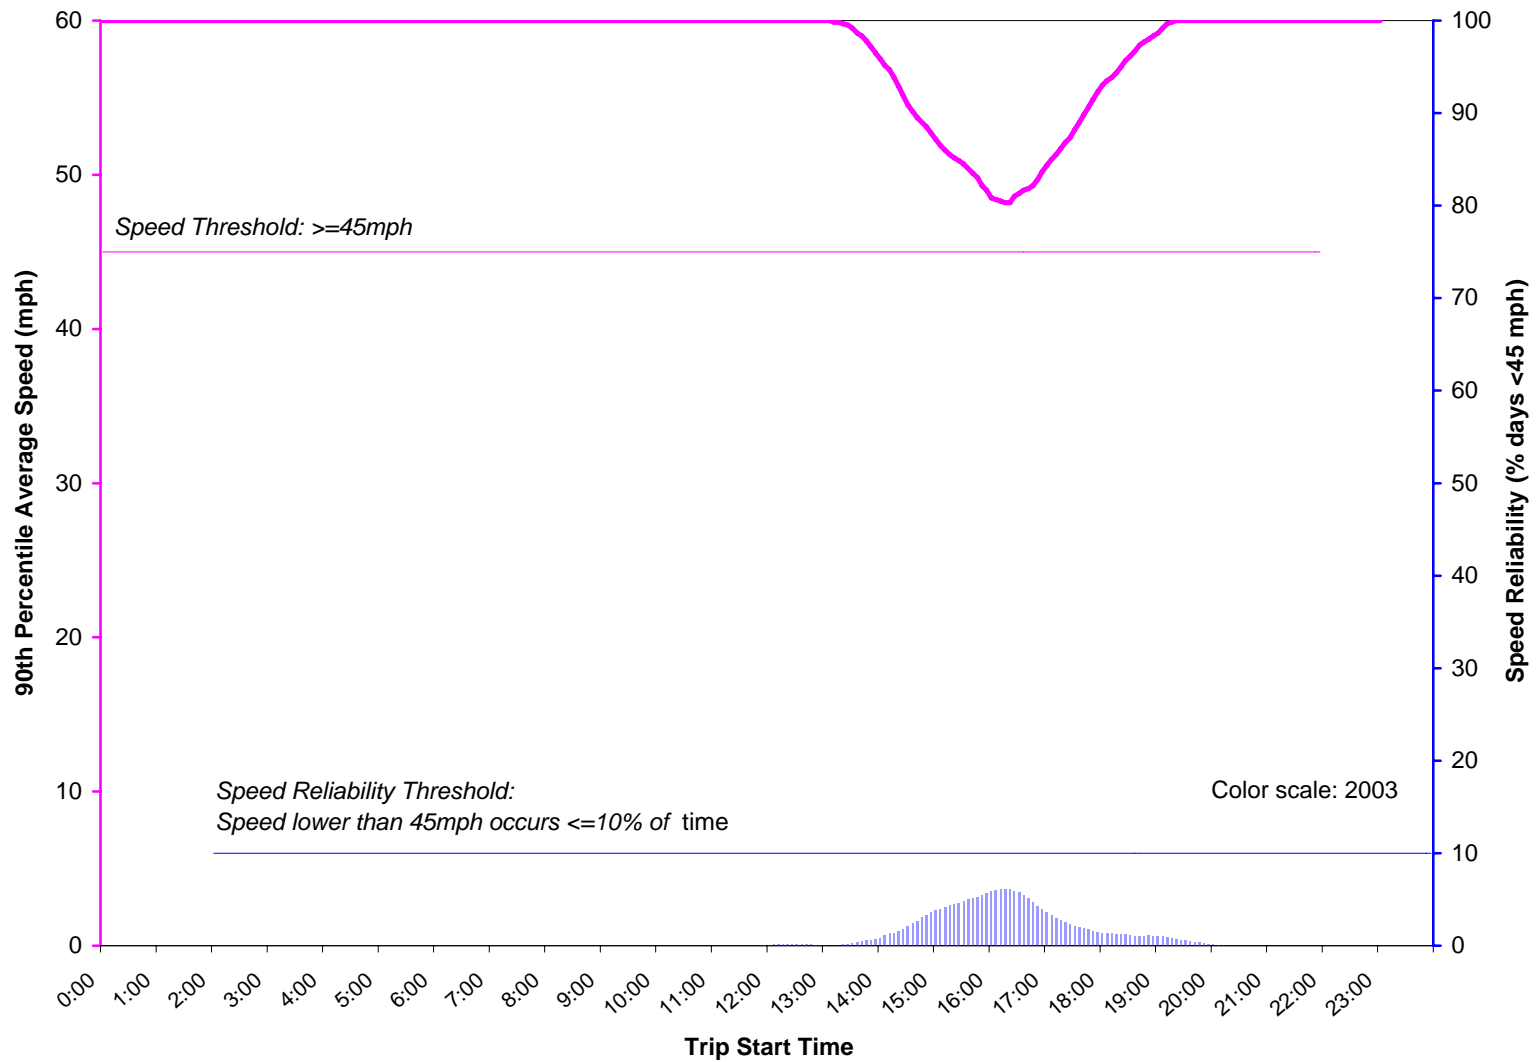

Southbound, I-90 Interchange to Andover Park E (10.5 miles)