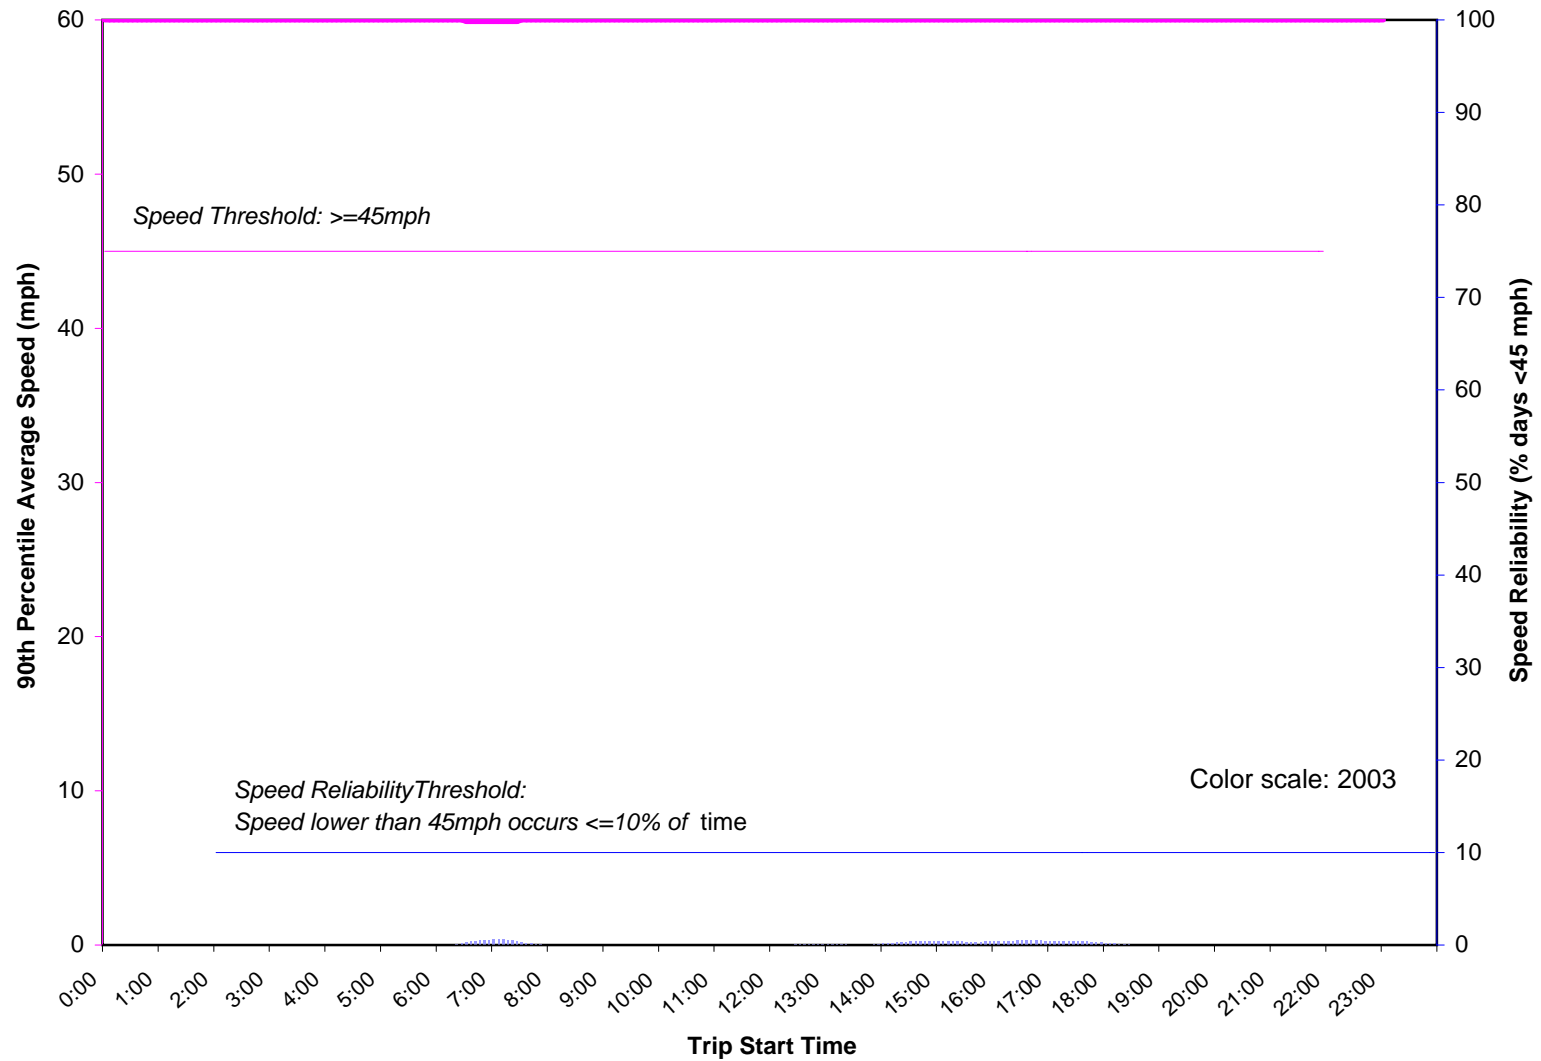

Northbound, 15th St NW to S 34th St (9.2 miles)