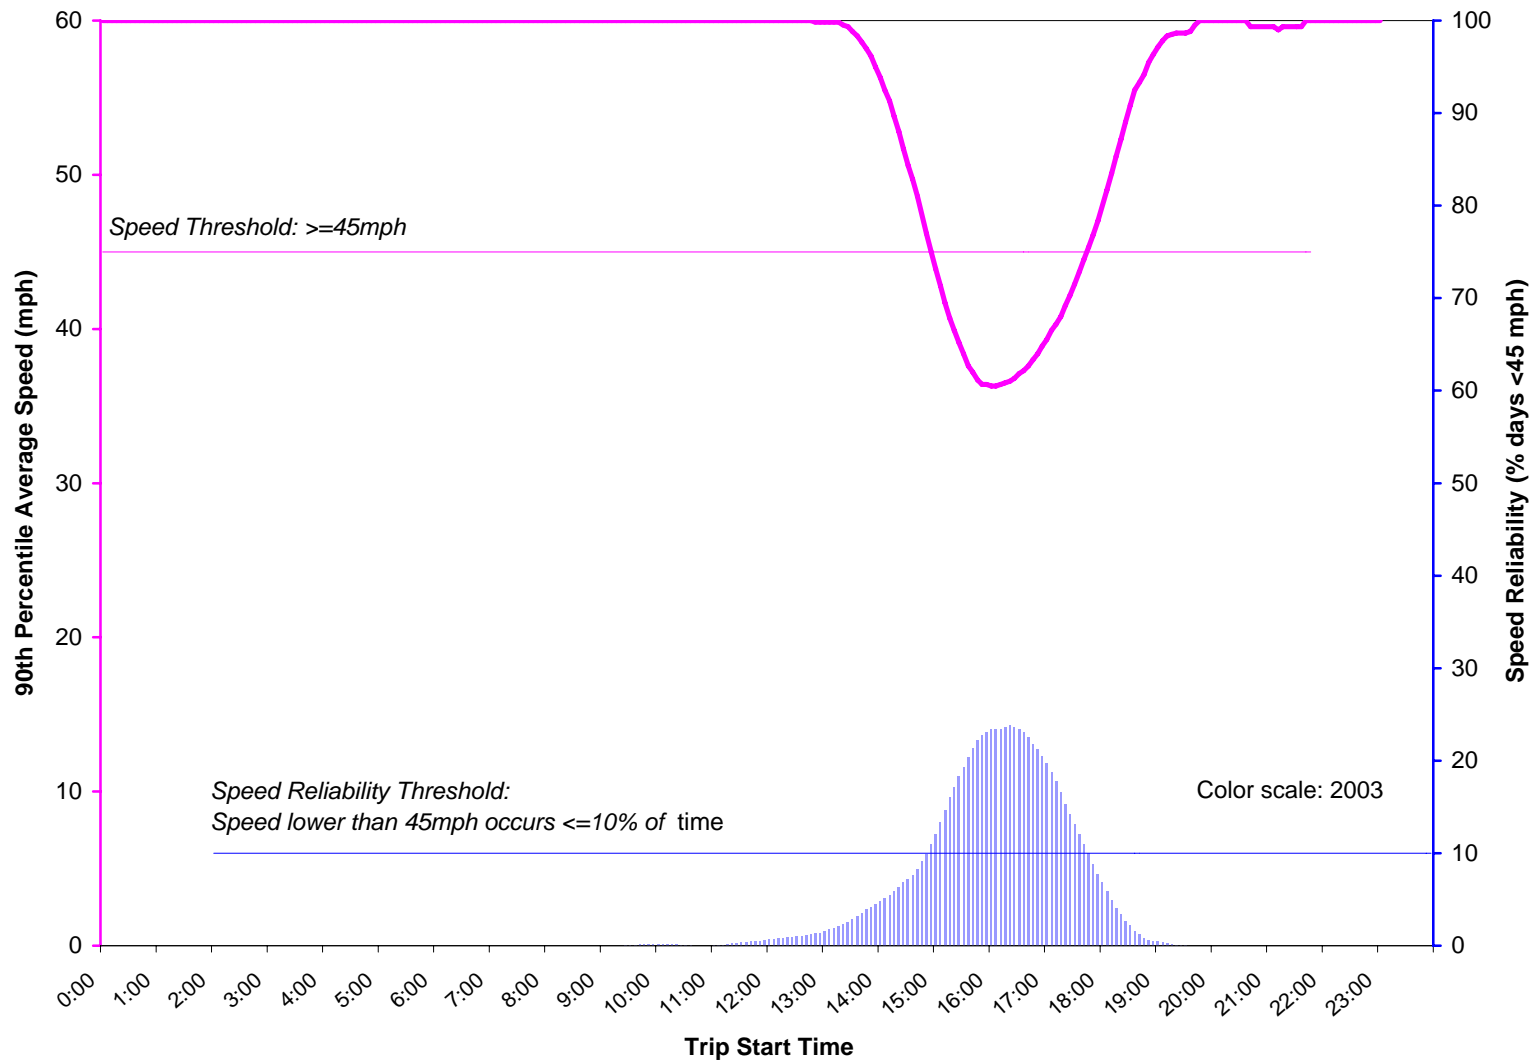

# Northbound, Northgate to 112th St SW (15.1 miles)