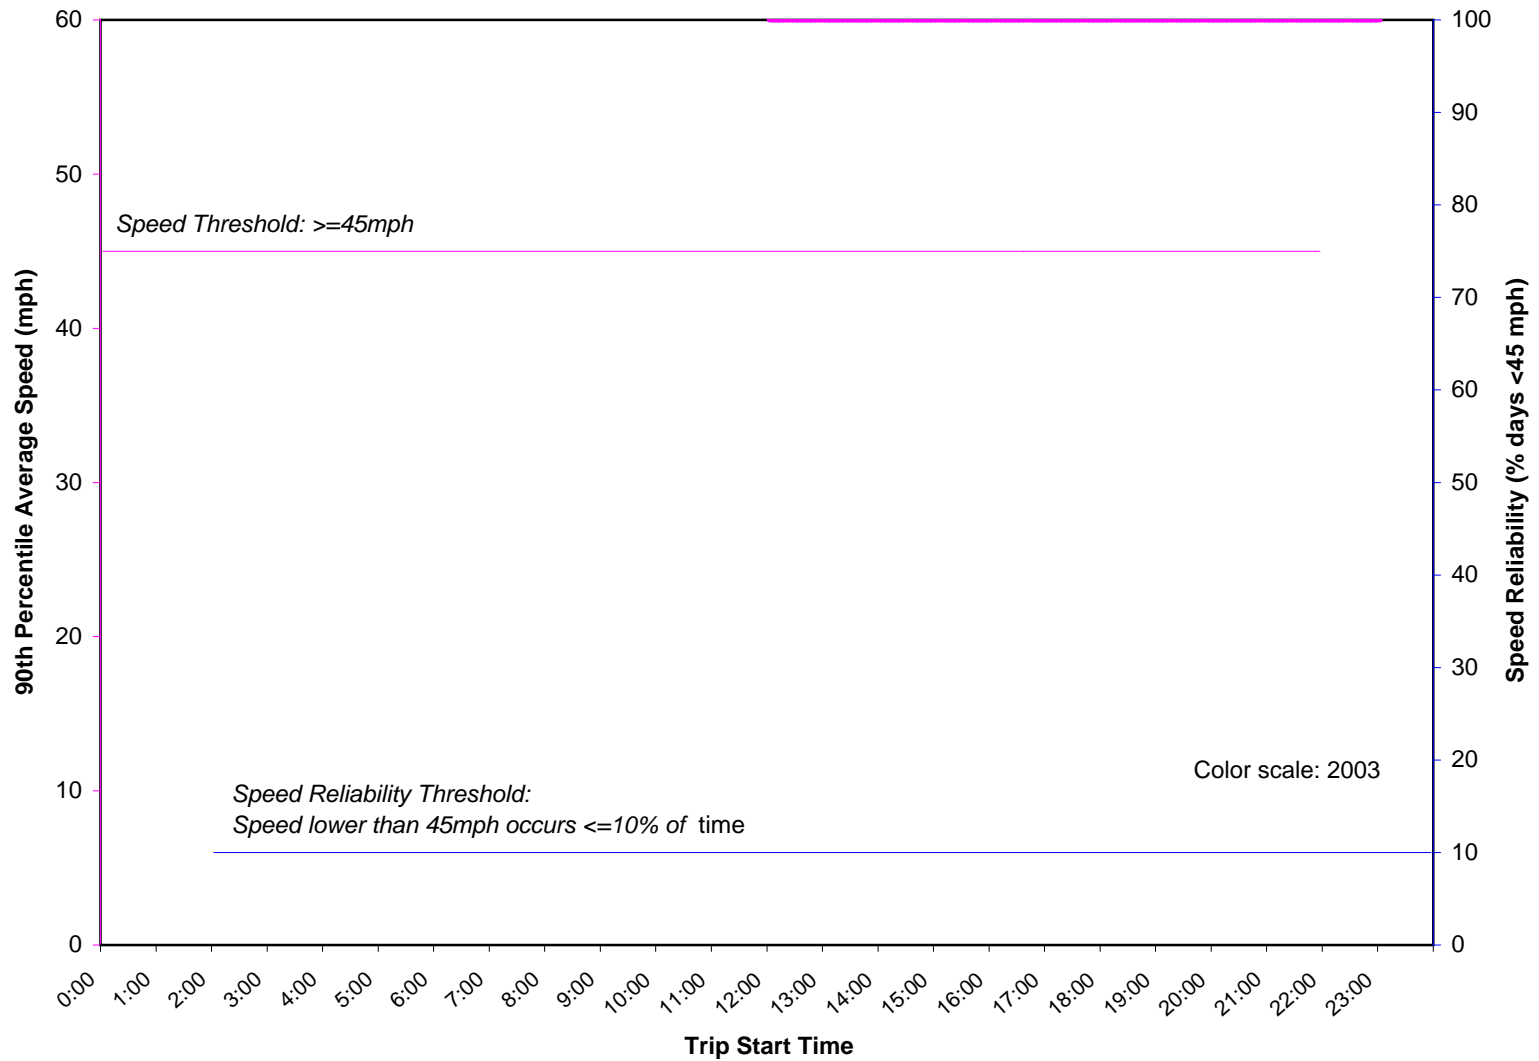

Eastbound, Mt. Baker Tunnel to 193rd PL SE (11.3 miles)

Color scale: 2003