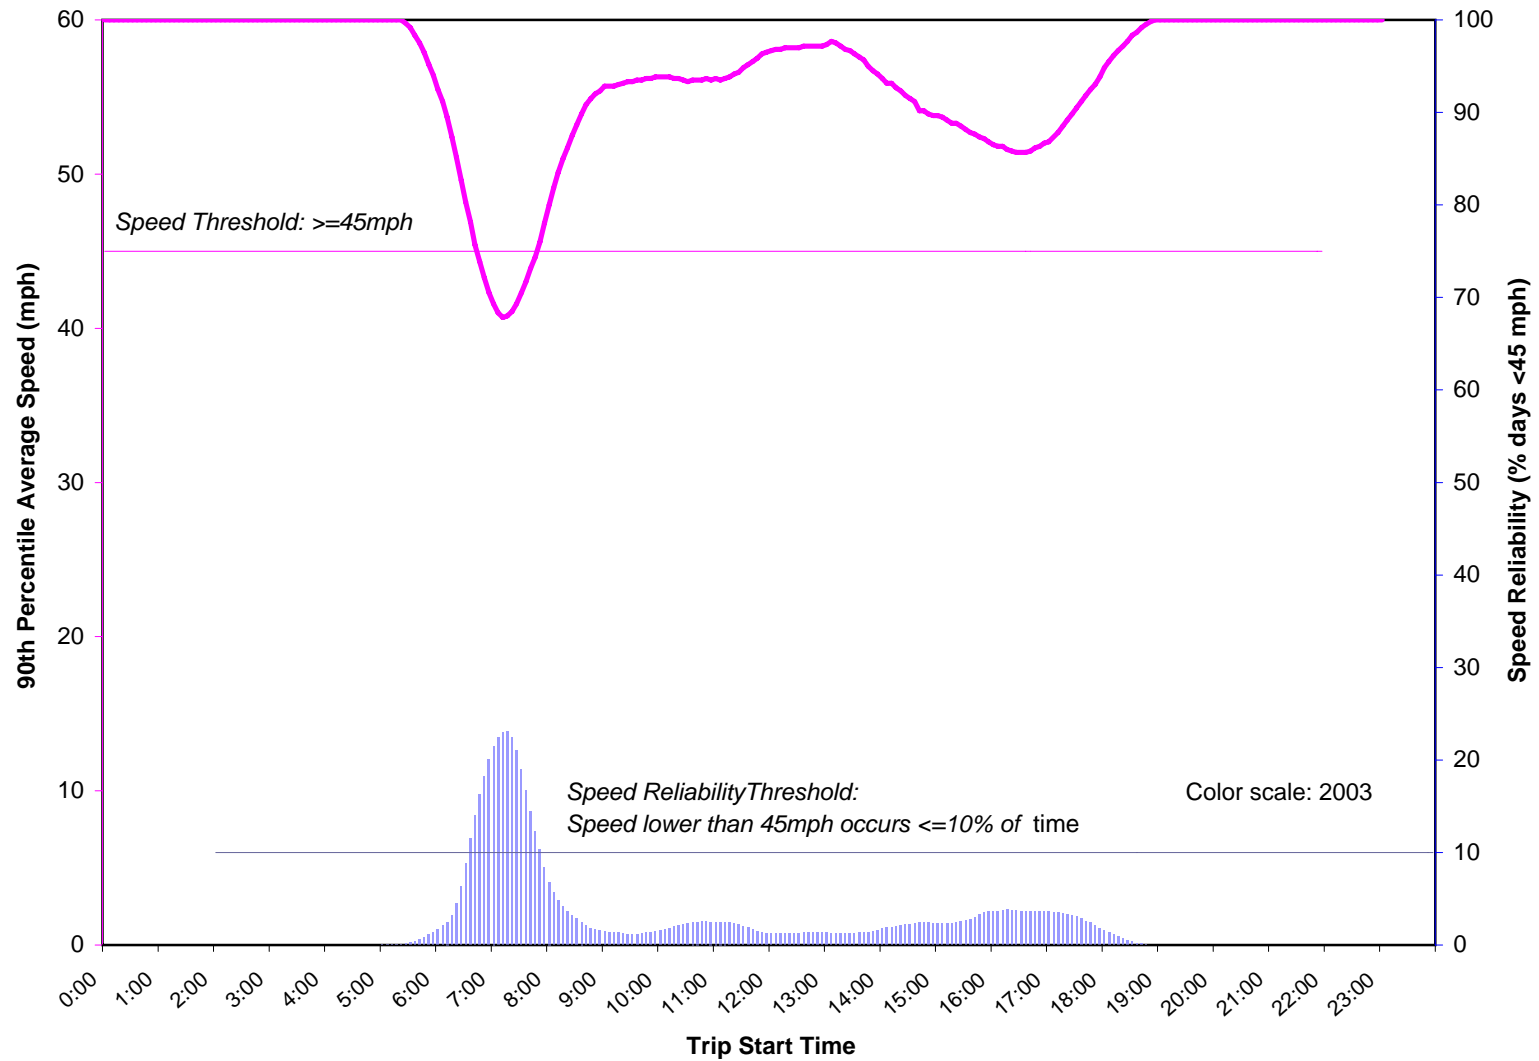

Northbound, SR 516 Interchange to Columbian Way (14.0 miles)