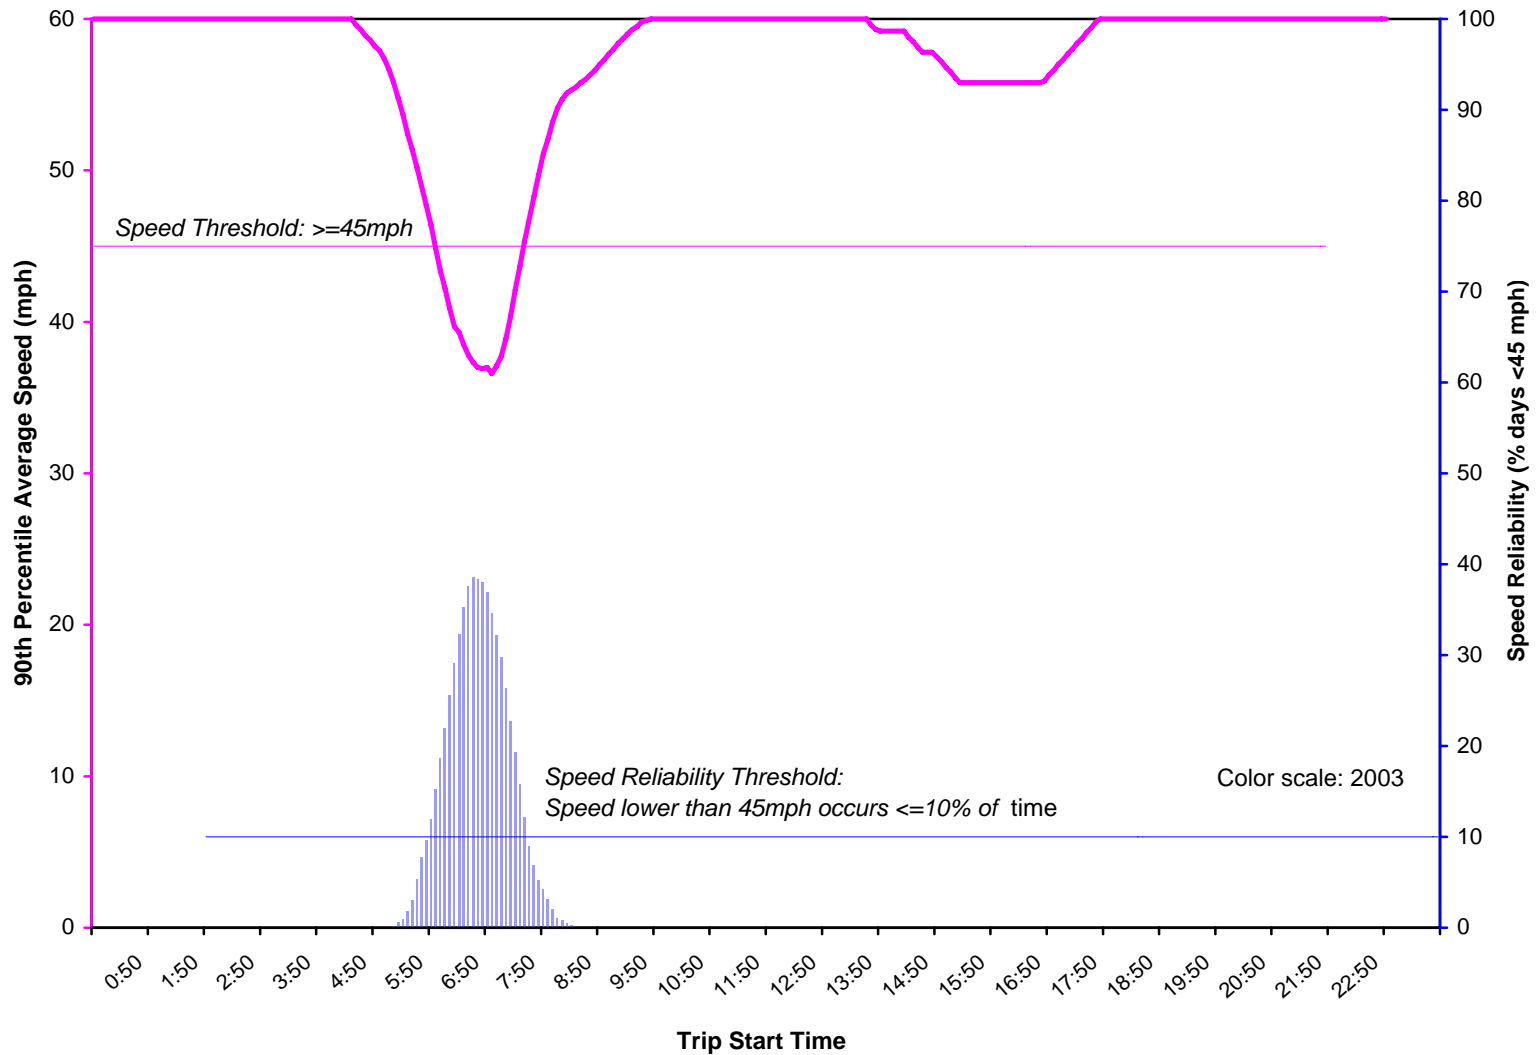

Southbound, SR 526 Interchange to Northgate (16.6 miles)