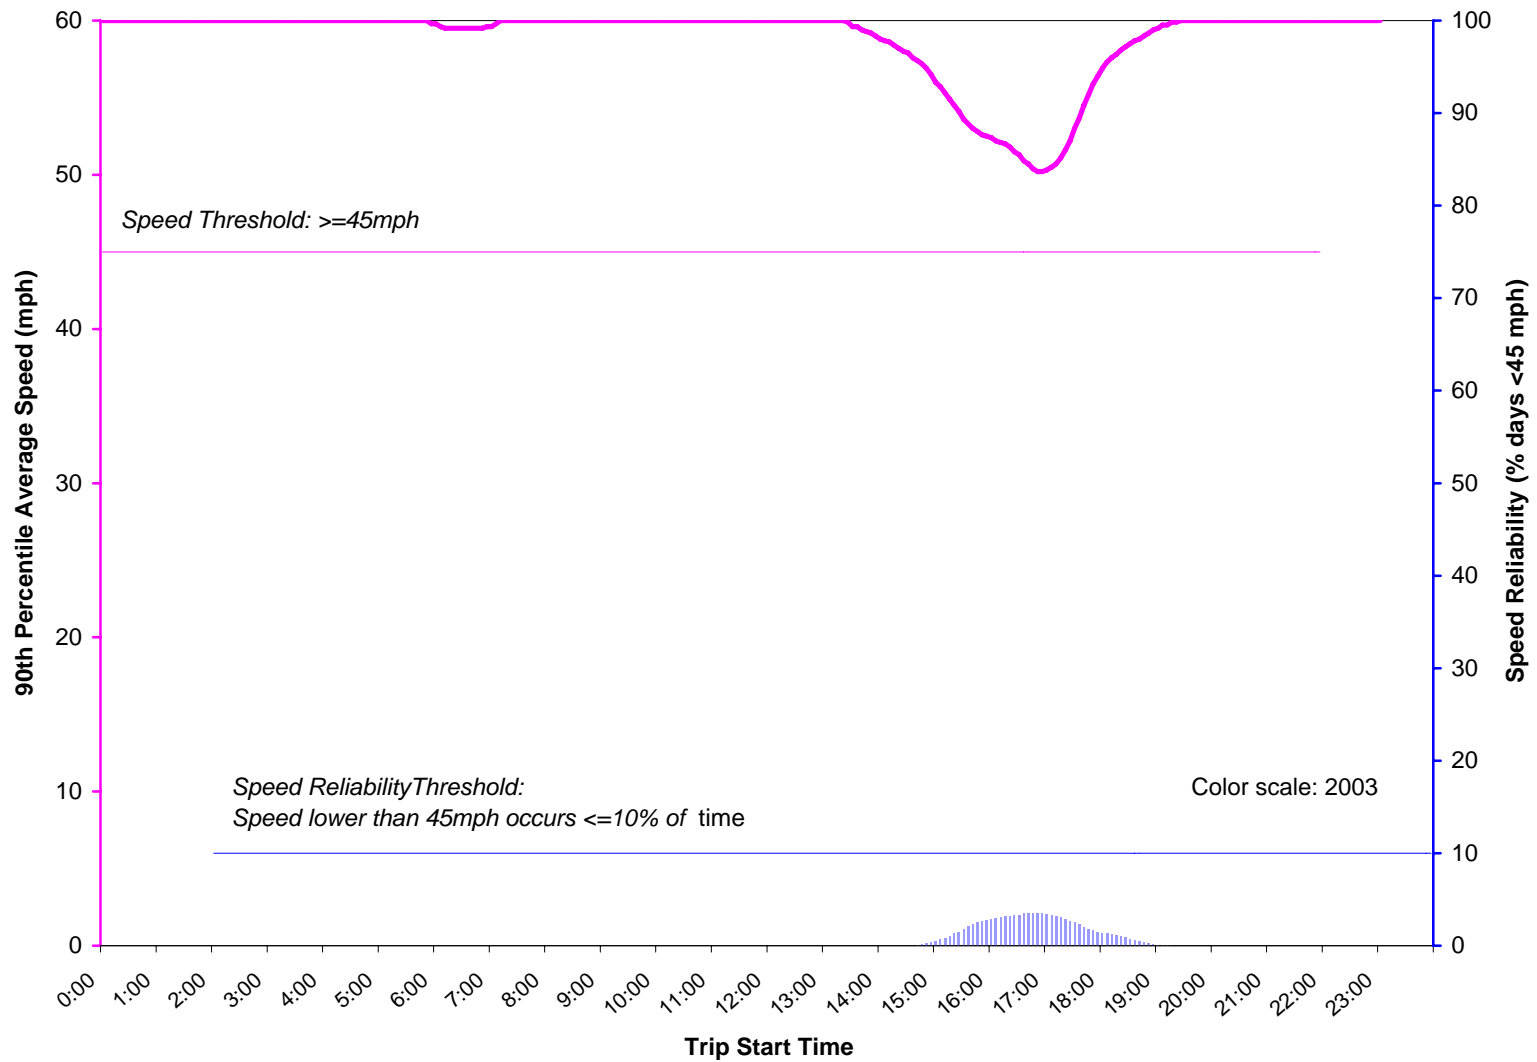

Northbound, I-90 Interchange to SR 524 Interchange (18.4 miles)