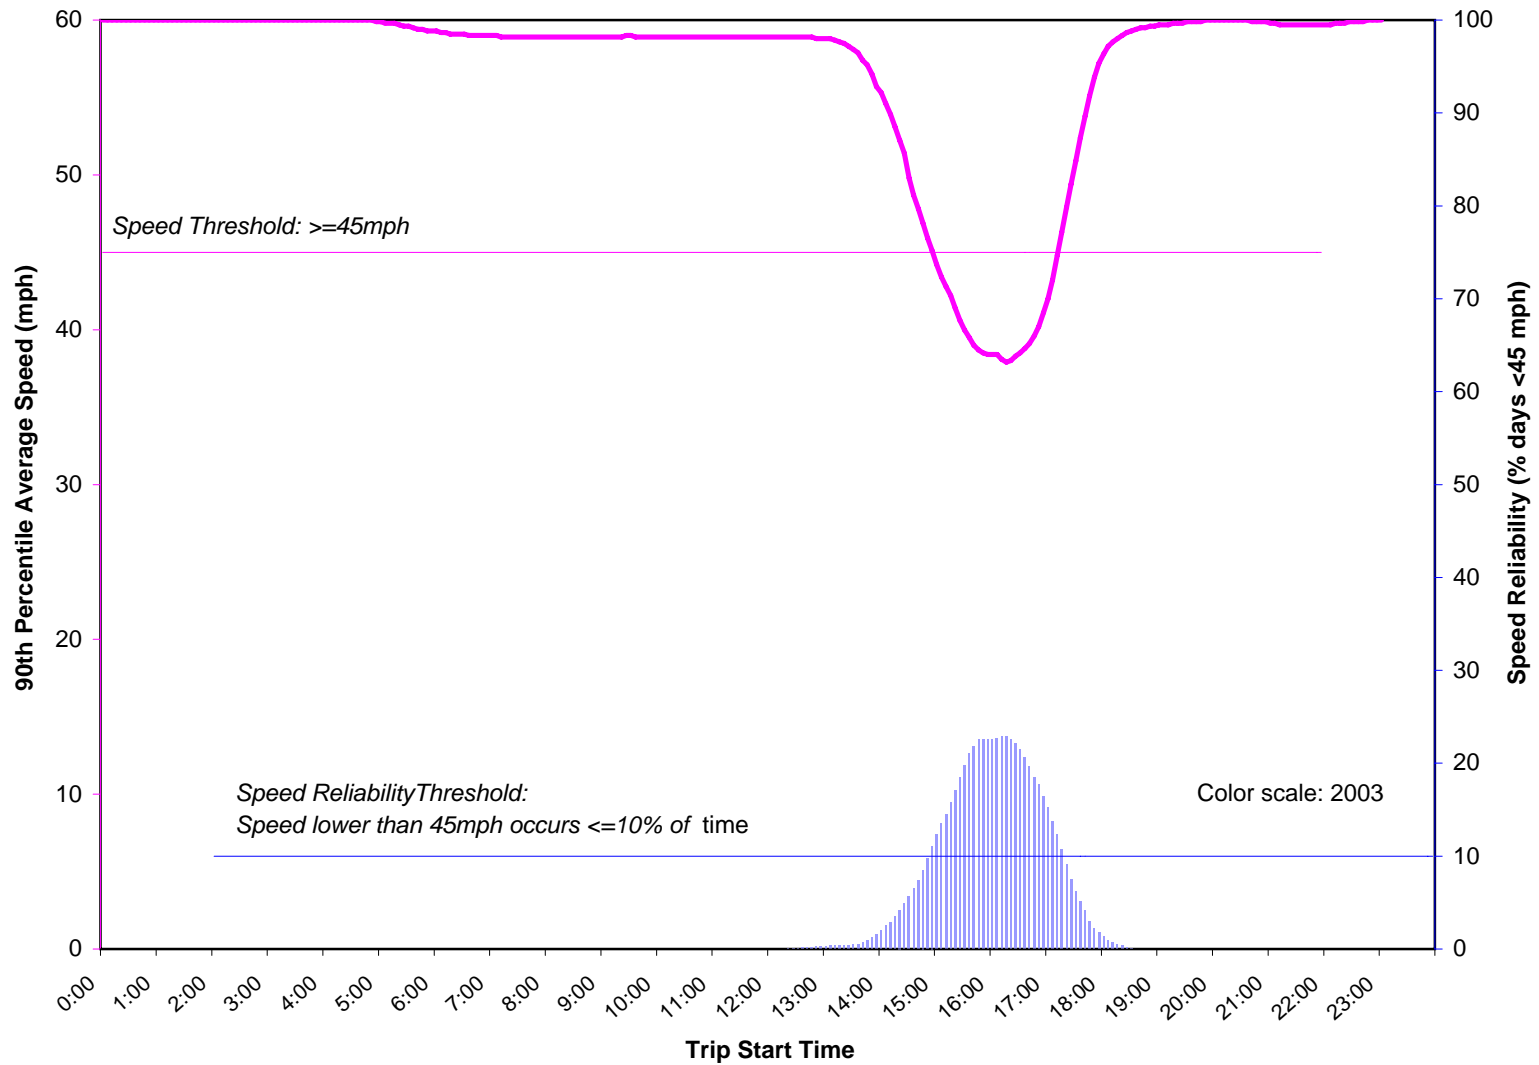

Southbound, S Spokane St to SR 516 Interchange (13.9 miles)