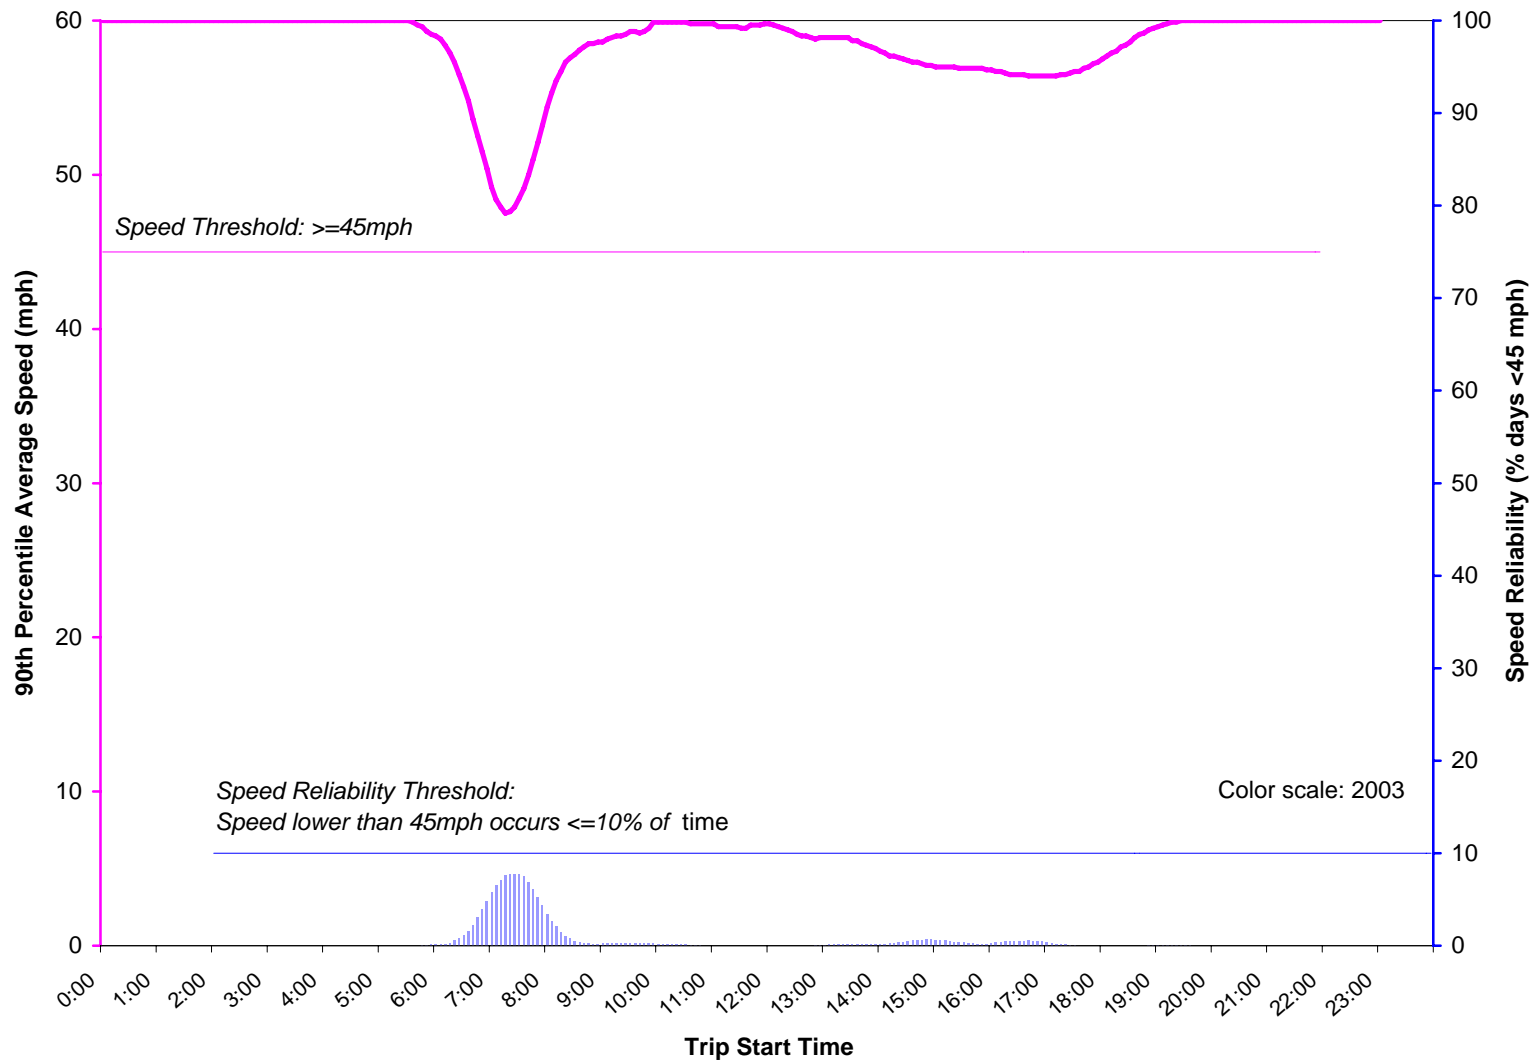

Northbound, W Valley Hwy to I-90 Interchange (10.3 miles)