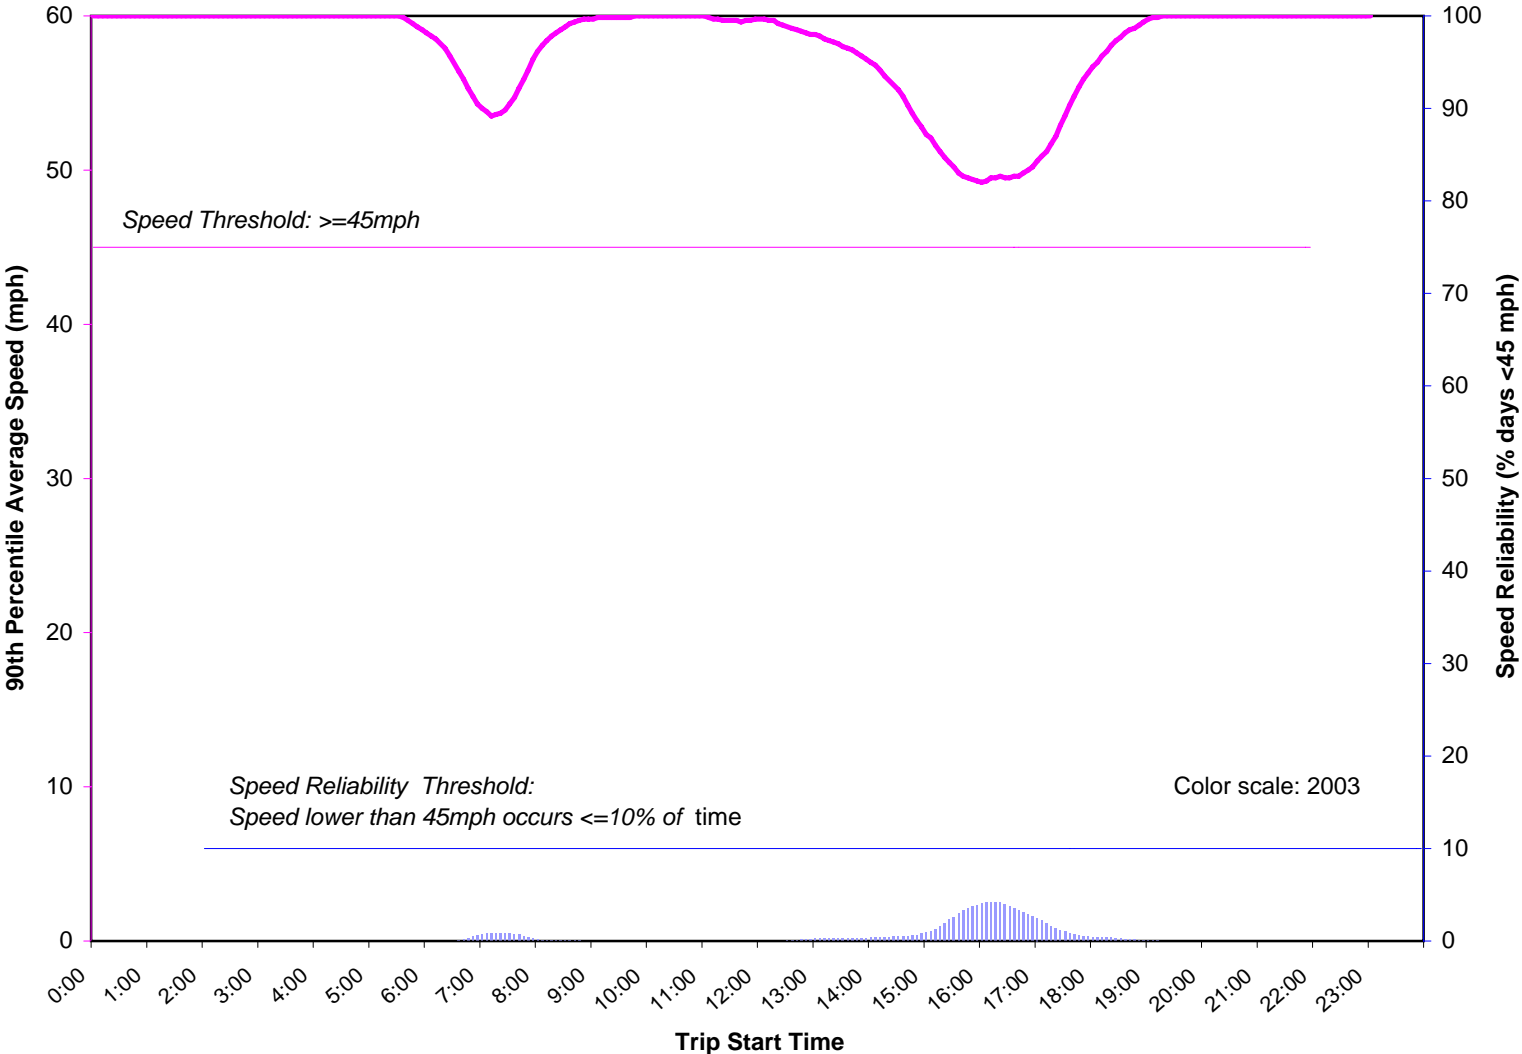

Southbound, SR 524 Interchange to I-90 Interchange (18.4 miles)