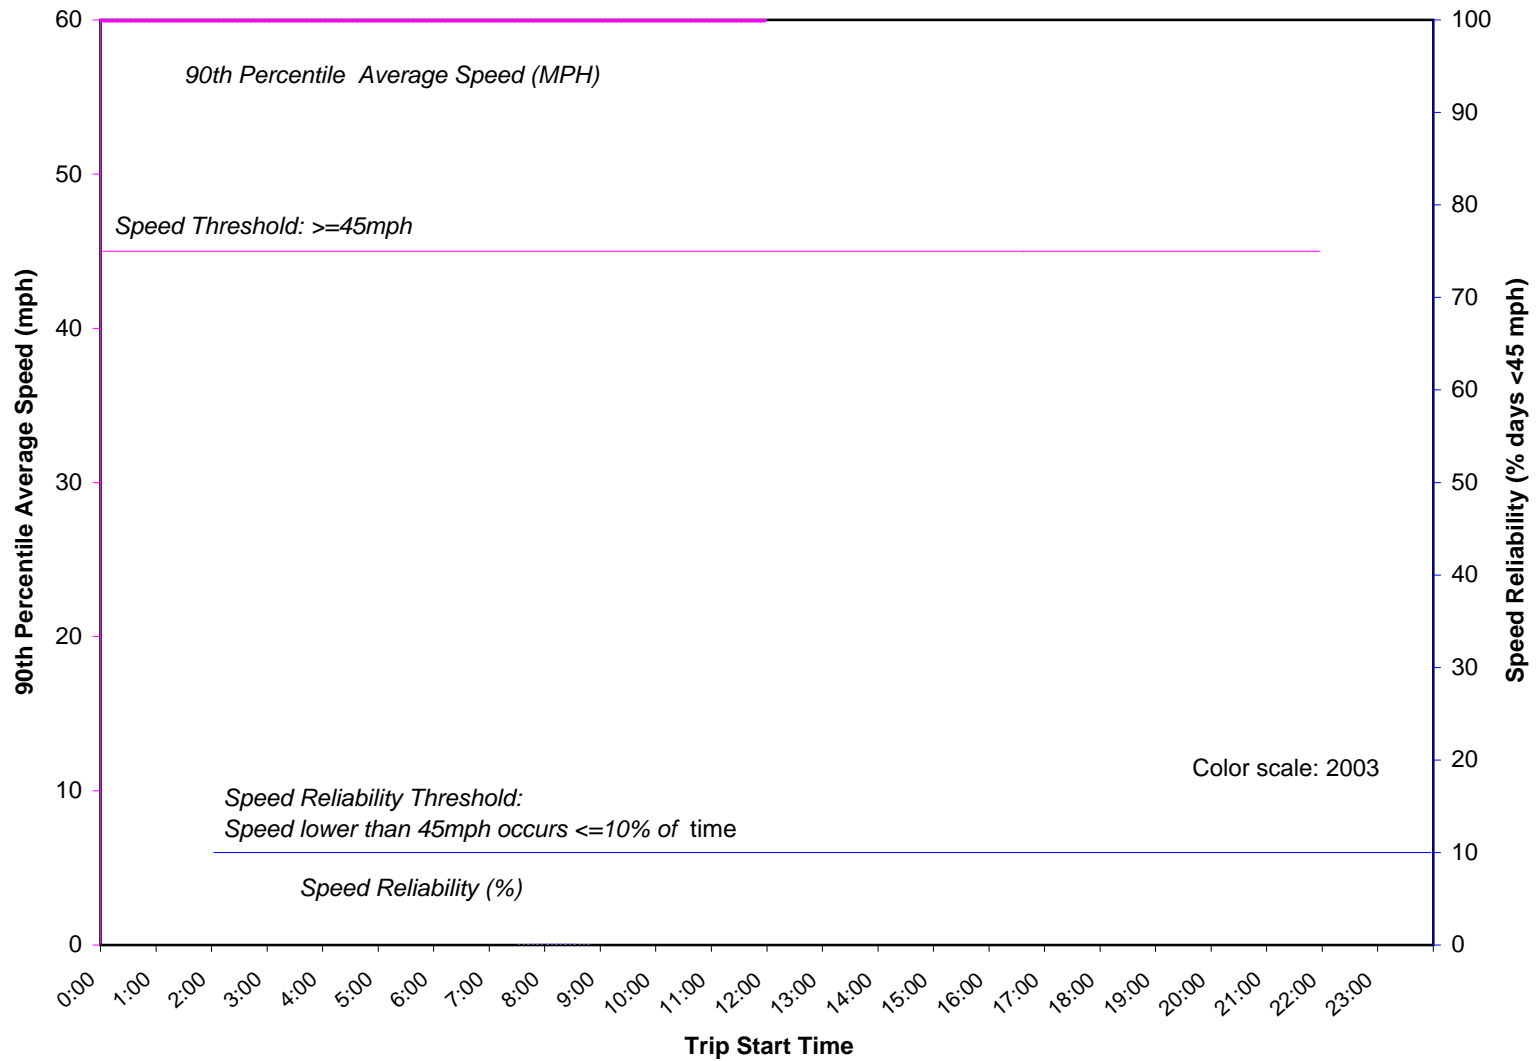

Westbound, SR 900 to 23rd Ave S (12.4 miles)