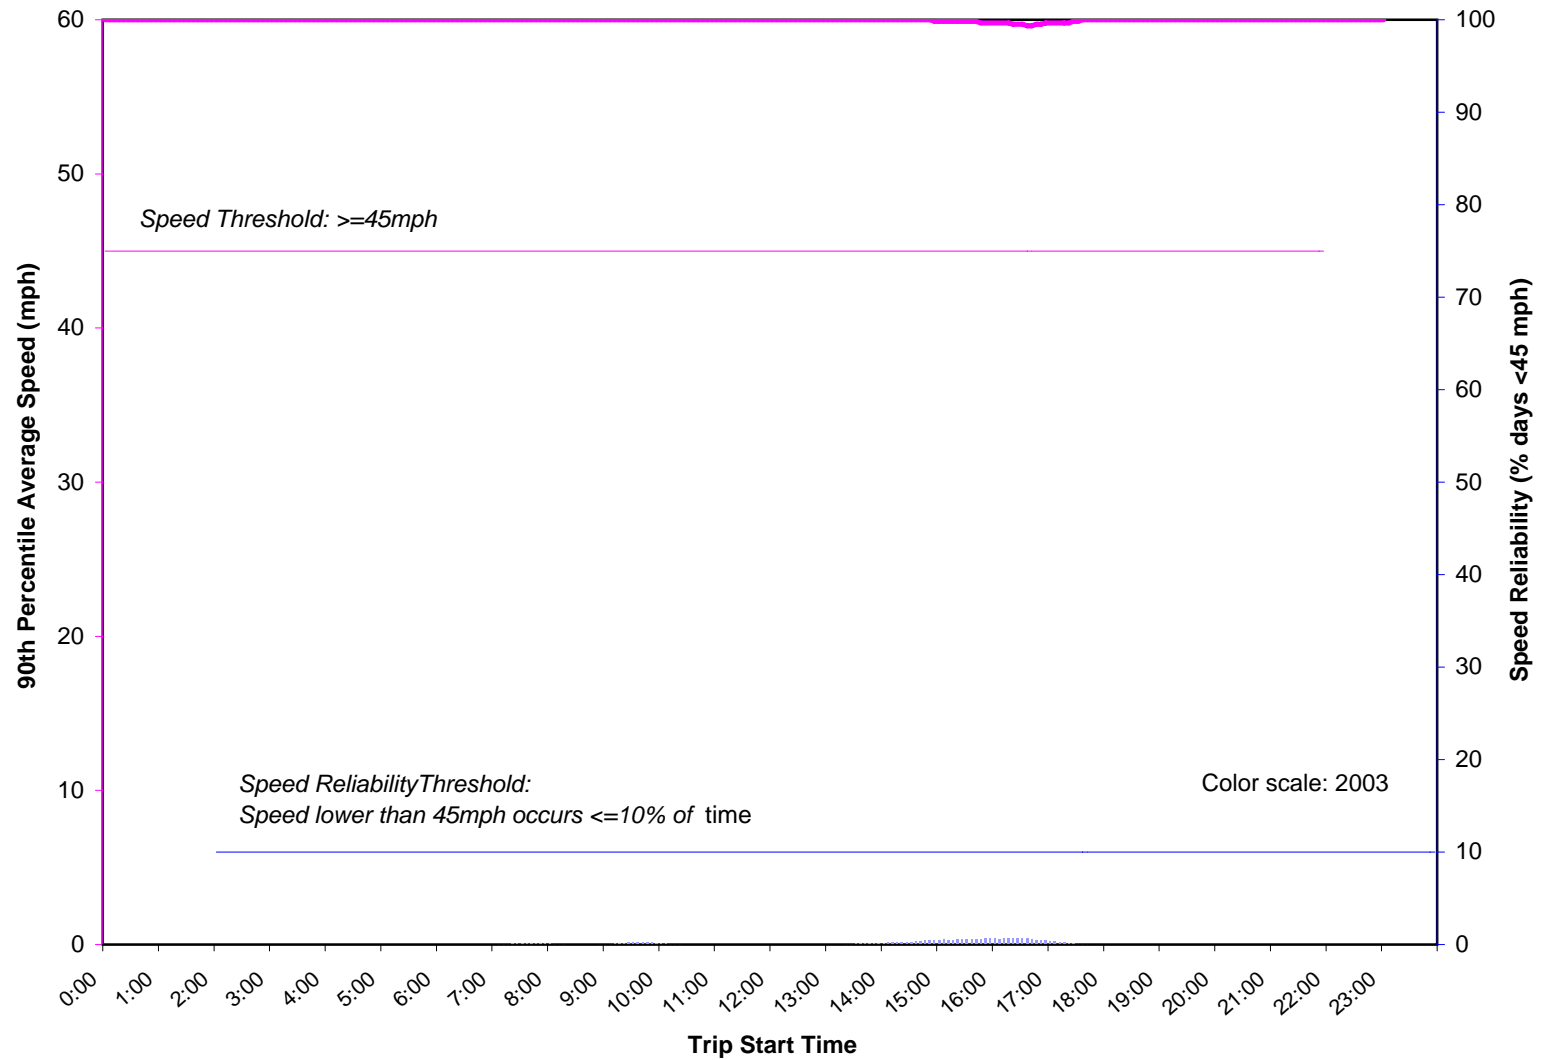

Southbound, S 23rd St to 43rd St NW (8.2 miles)