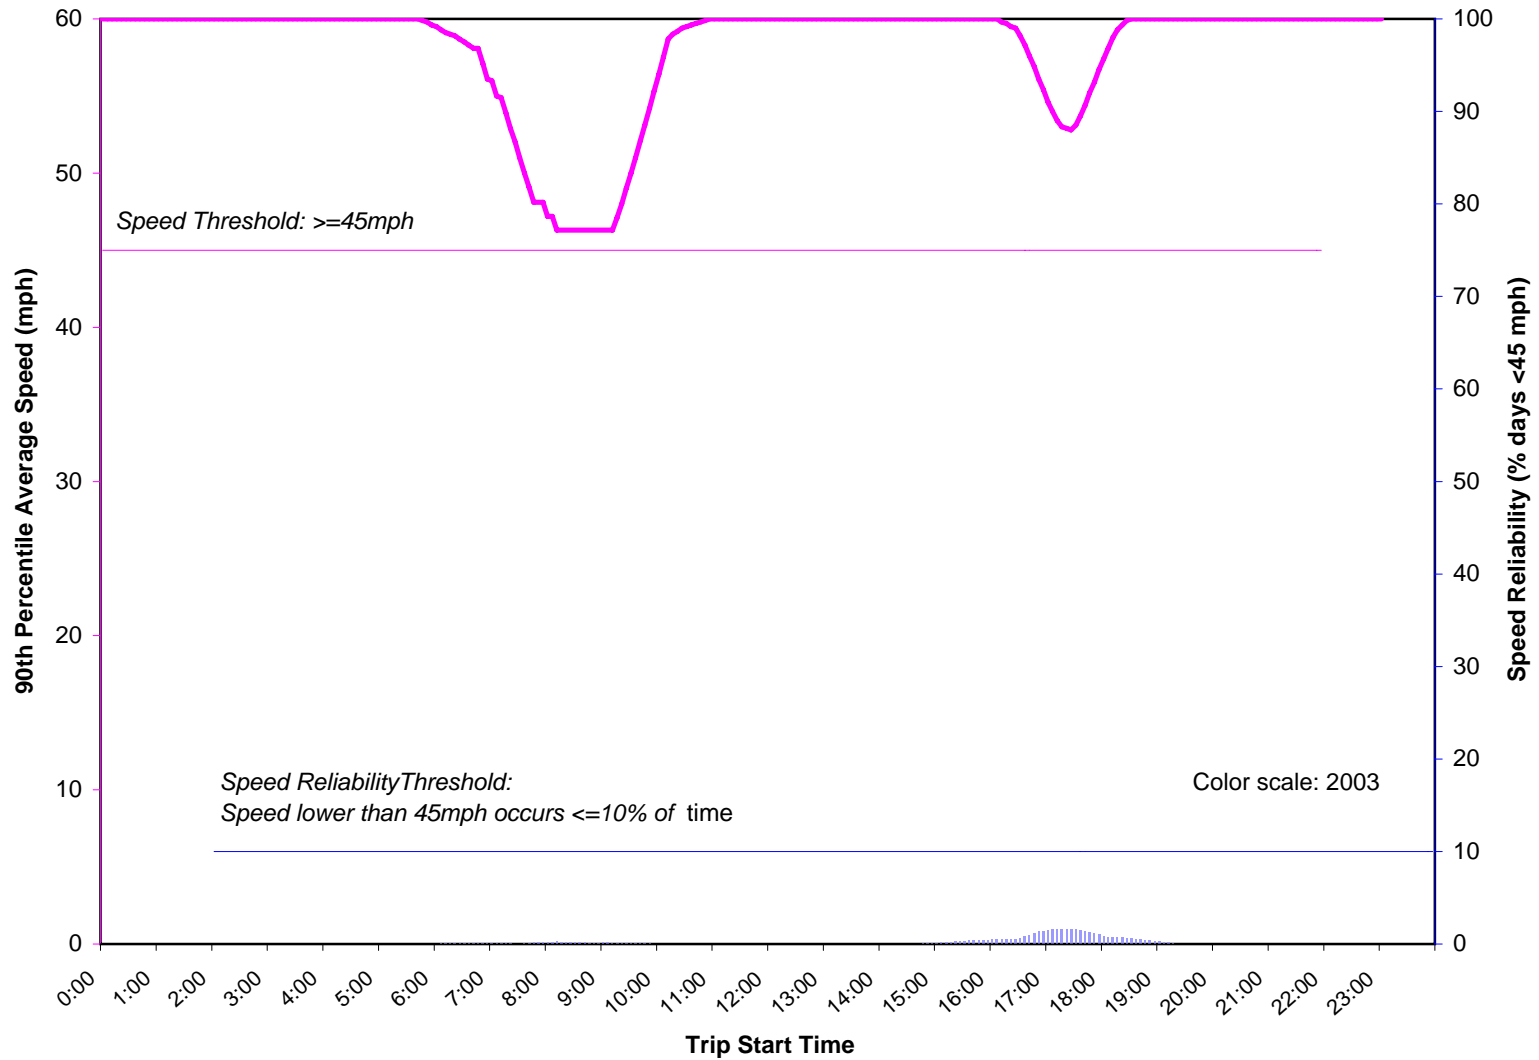

Eastbound, I-405 to NE 51st St (3.9 miles)