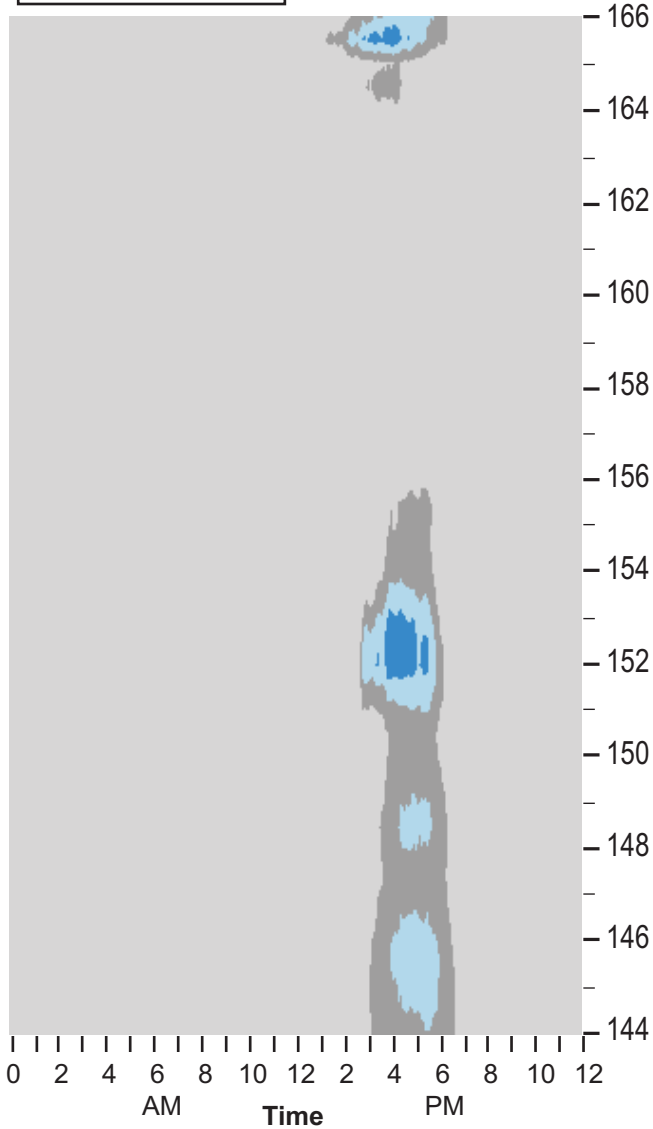

Southbound

Northbound

526

99

128th St

525

405

5

AM

Time

PM

Congested weekdays per week

AM

Time

PM

Southbound

Northbound

Congested weekdays per week

Southbound

Northbound

Congested weekdays per week

Southbound

Northbound

Congested weekdays per week