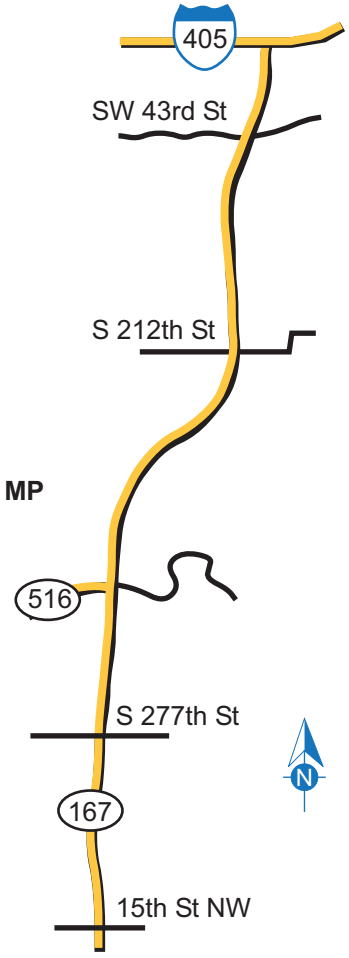

Northbound