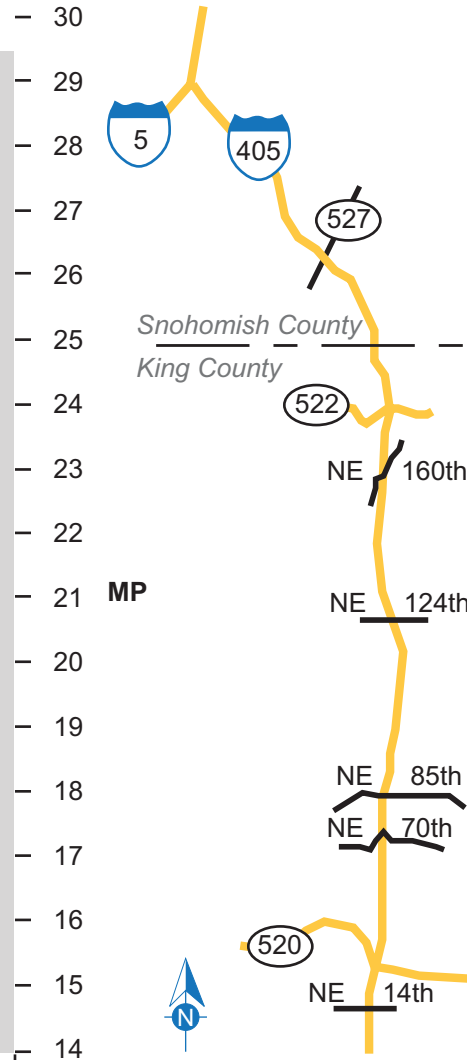

Southbound

Northbound

526

99

128th St

525

405

5

MP

Snohomish County

King County

NE 175th

NE 145th

NE Northgate Way

Olive St.

MP

Northbound

Congested weekdays per week

Southbound

Northbound

Congested weekdays per week

Southbound

Northbound

Congested weekdays per week

Congested weekdays per week

Southbound

Northbound

Congested weekdays per week

Congested weekdays per week