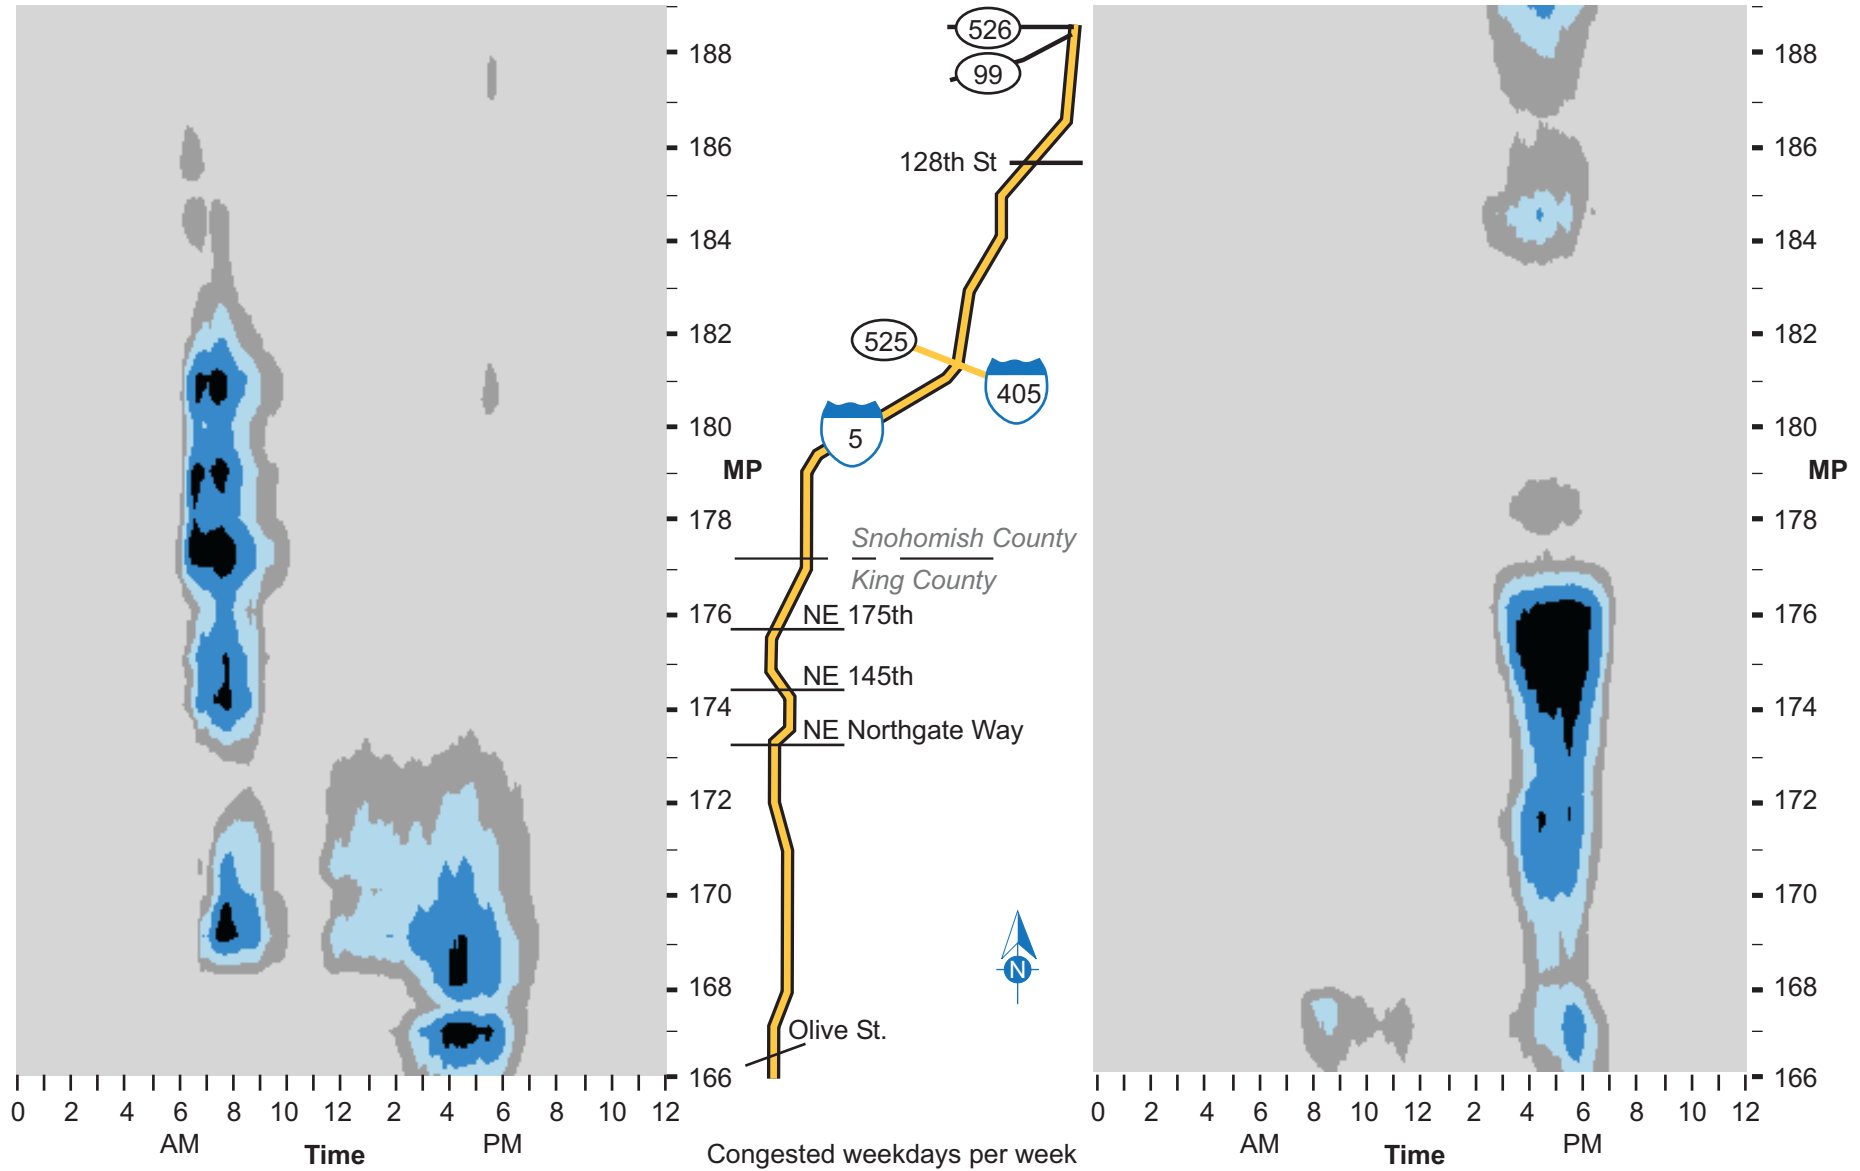

Southbound

Northbound

526

99

128th St

525

405

5

MP

Snohomish County

King County

NE 175th

NE 145th

NE Northgate Way

Olive St.

MP

AM

Time

PM

Congested weekdays per week

AM

Time

PM

Southbound

Northbound

Congested weekdays per week

Southbound

Northbound

Congested weekdays per week

Southbound

Northbound

Congested weekdays per week