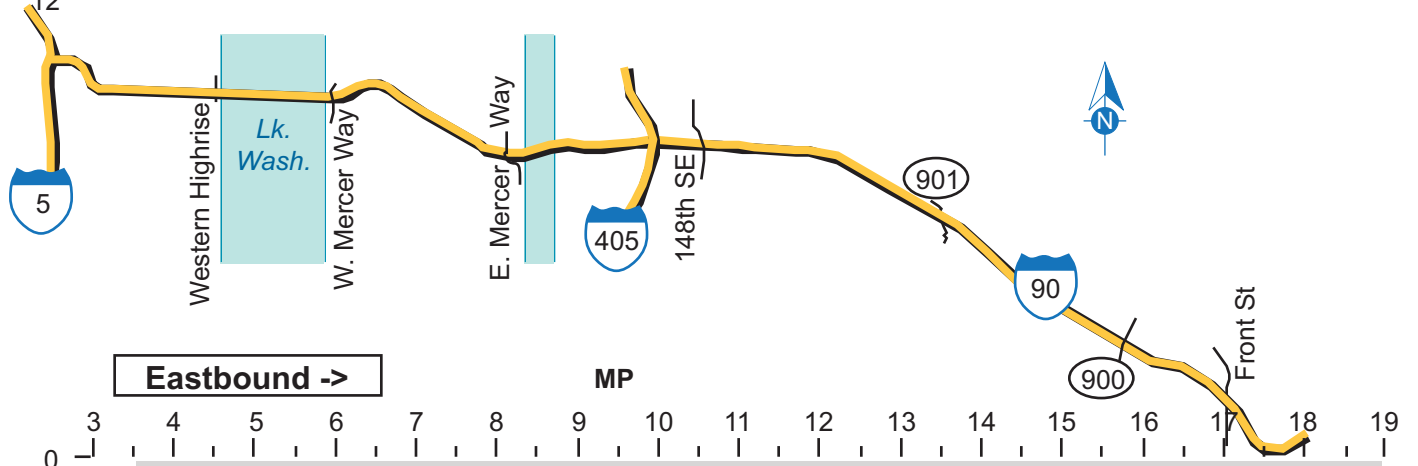

Southbound

Northbound

526

99

128th St

525

405

5

MP

Snohomish County

King County

NE 175th

NE 145th

NE Northgate Way

Olive St.

MP

Northbound

Congested weekdays per week

Southbound

Northbound

Congested weekdays per week

Southbound

Northbound

Congested weekdays per week

Congested weekdays per week

Southbound

Northbound

Congested weekdays per week

Congested weekdays per week