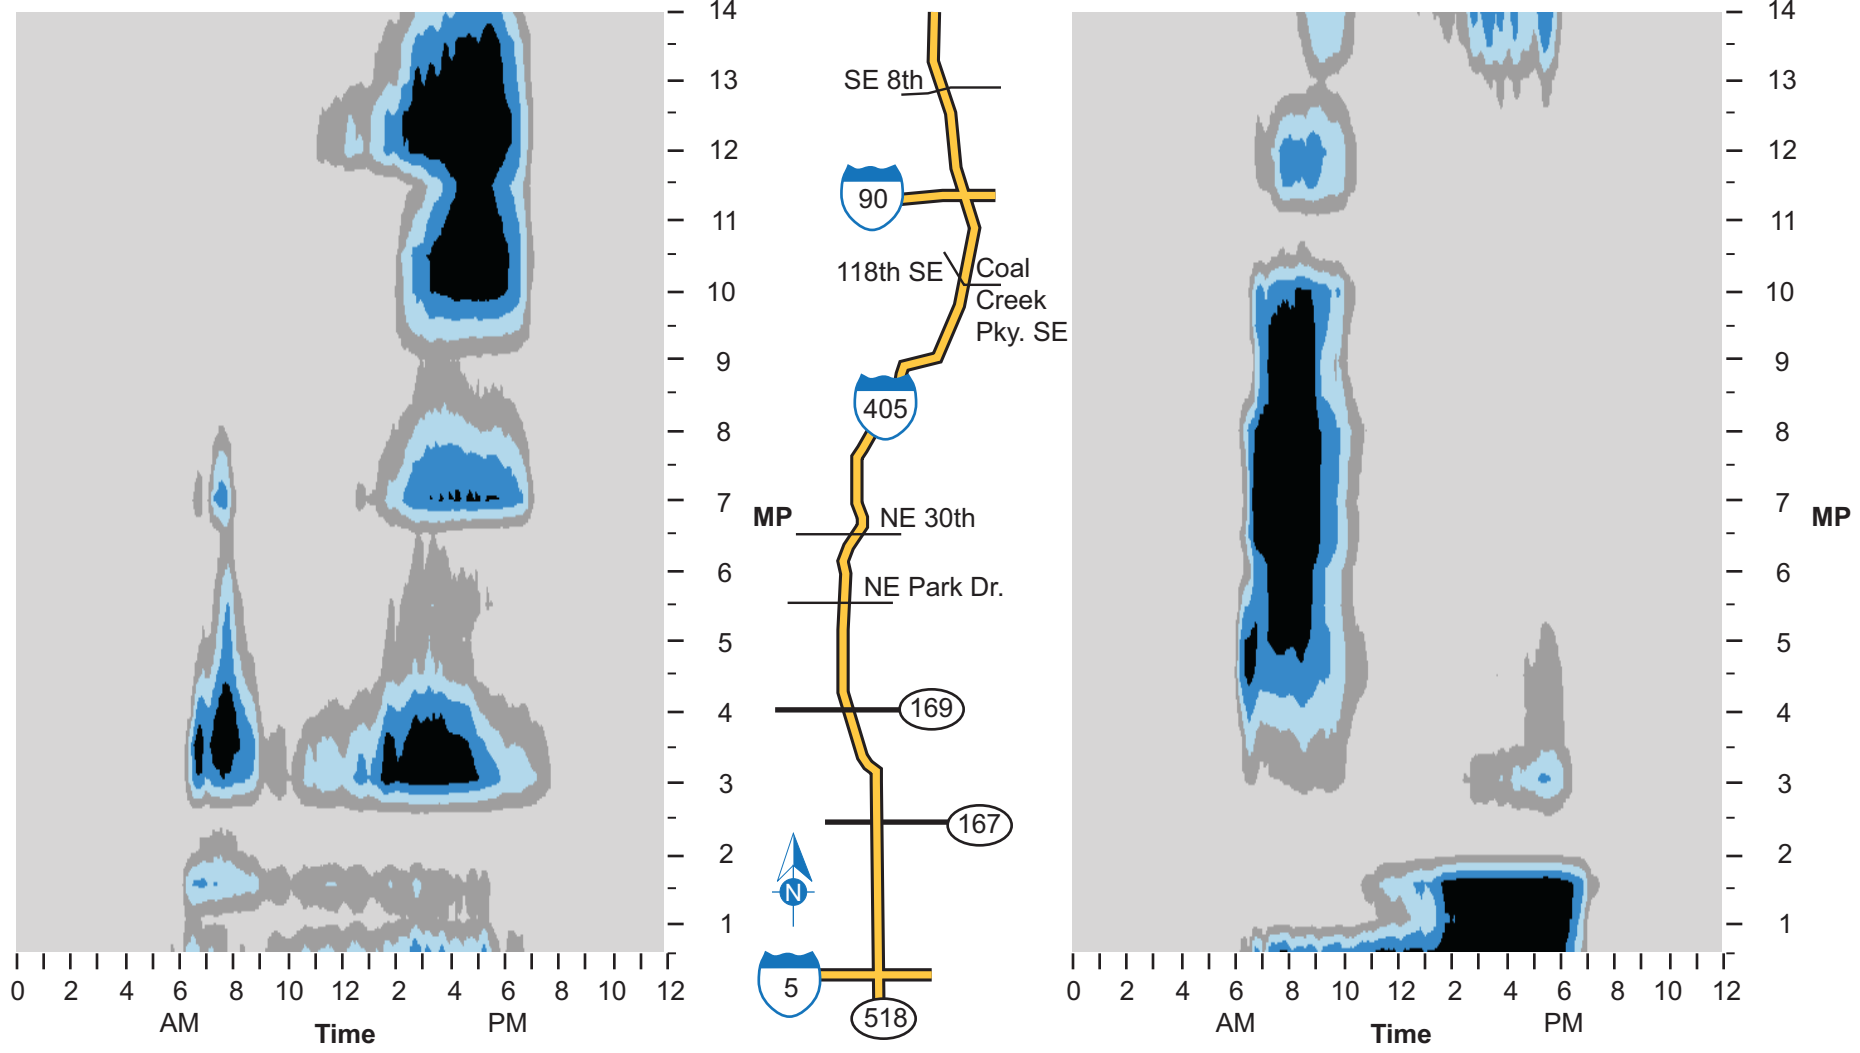

MP

Snohomish County

King County

NE 175th

NE 145th

NE Northgate Way

Olive St.

MP

AM

Time

PM

Congested weekdays per week

AM

Time

PM

Southbound

Northbound

Congested weekdays per week

Southbound

Northbound

Congested weekdays per week

Southbound

Northbound

Congested weekdays per week

Congested weekdays per week

Southbound

Northbound

Congested weekdays per week

Congested weekdays per week