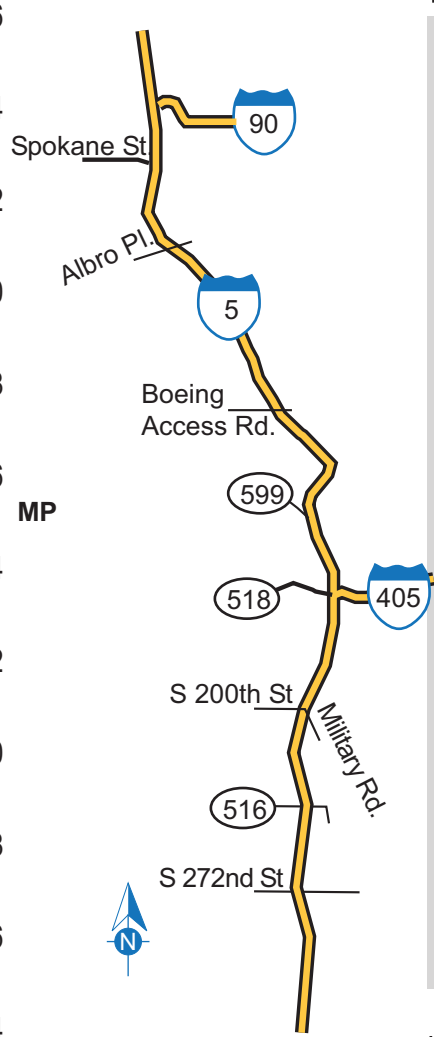

Southbound

Northbound

526

99

128th St

525

405

5

MP

Snohomish County

King County

NE 175th

NE 145th

NE Northgate Way

Olive St.

MP

AM

Time

PM

Congested weekdays per week

AM

Time

PM

Southbound

Northbound

Congested weekdays per week

Southbound

Northbound

Congested weekdays per week

Southbound

Northbound

Congested weekdays per week