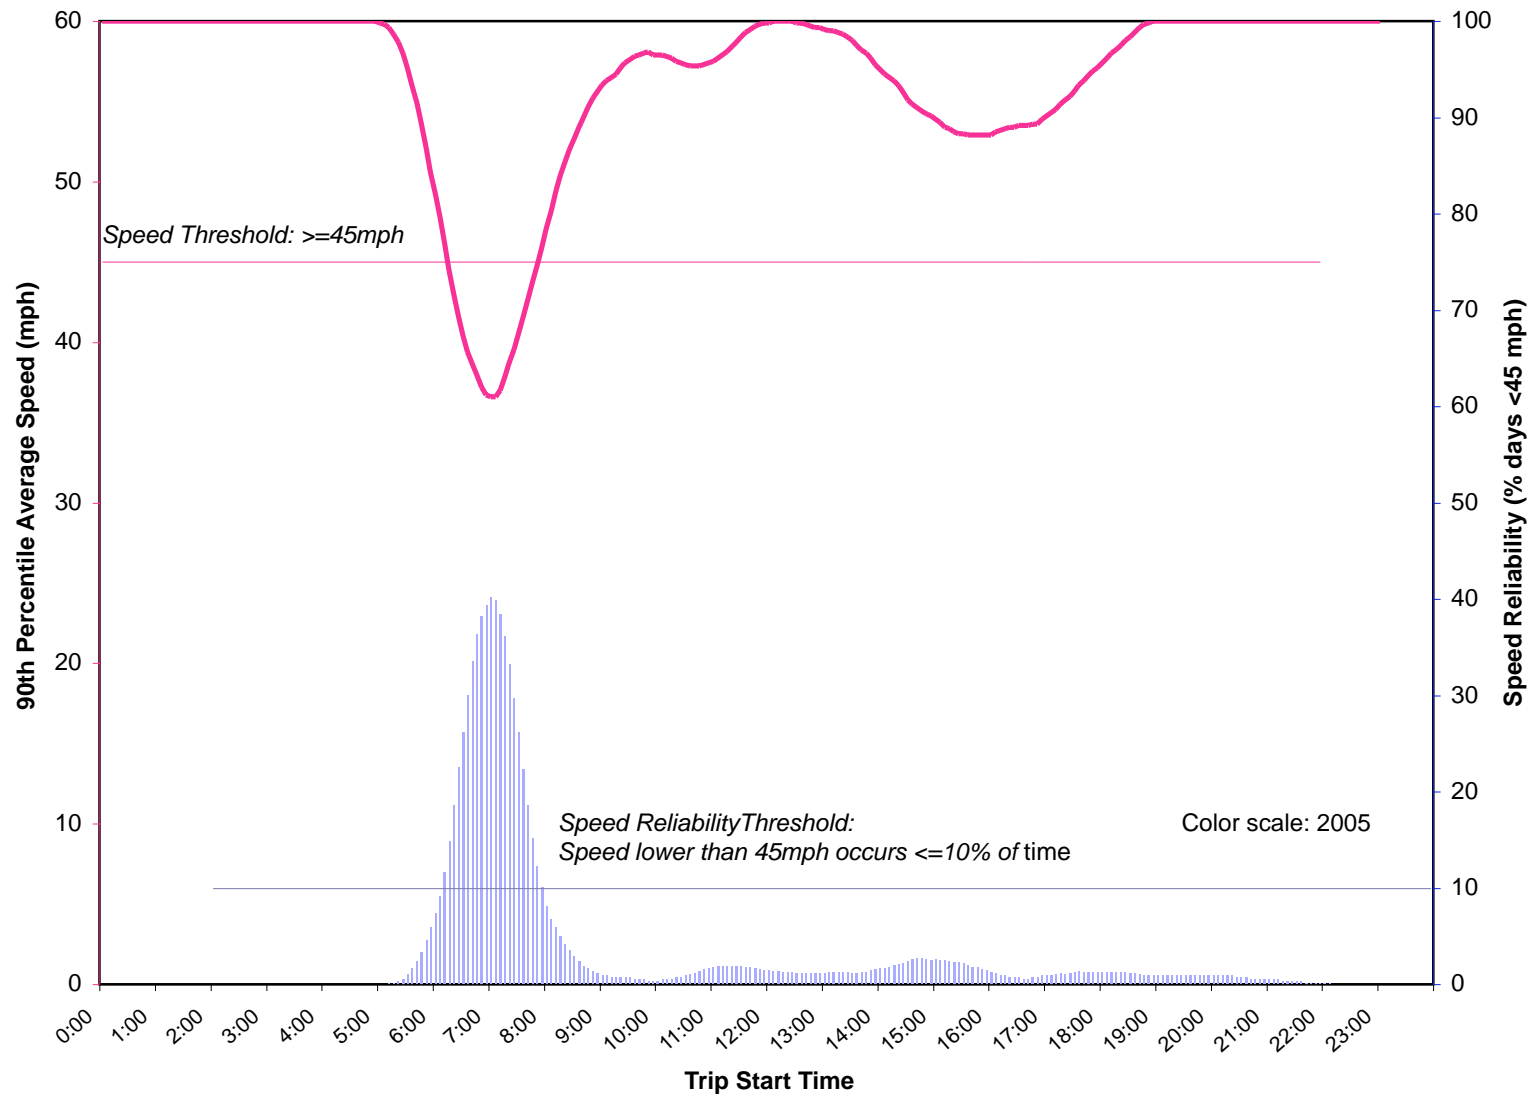

Northbound, Northgate to 112th St SW (15.1 miles)

Southbound, SR 526 Interchange to Northgate (16.6 miles)

Northbound, S 298th St to Columbian Way (17.9 miles)

Eastbound, Mt. Baker Tunnel to 193rd PL SE (11.3 miles)

Westbound, SR 900 to 23rd Ave S (12.3 miles)

Northbound, 15th St NW to S 34th St (9.2 miles)

Southbound, S 23rd St to 43rd St NW (8.2 miles)

Eastbound, I-405 to NE 51st St (3.9 miles)

Westbound, W Lk Sammamish Pkwy to 84th Ave (7.0 miles)