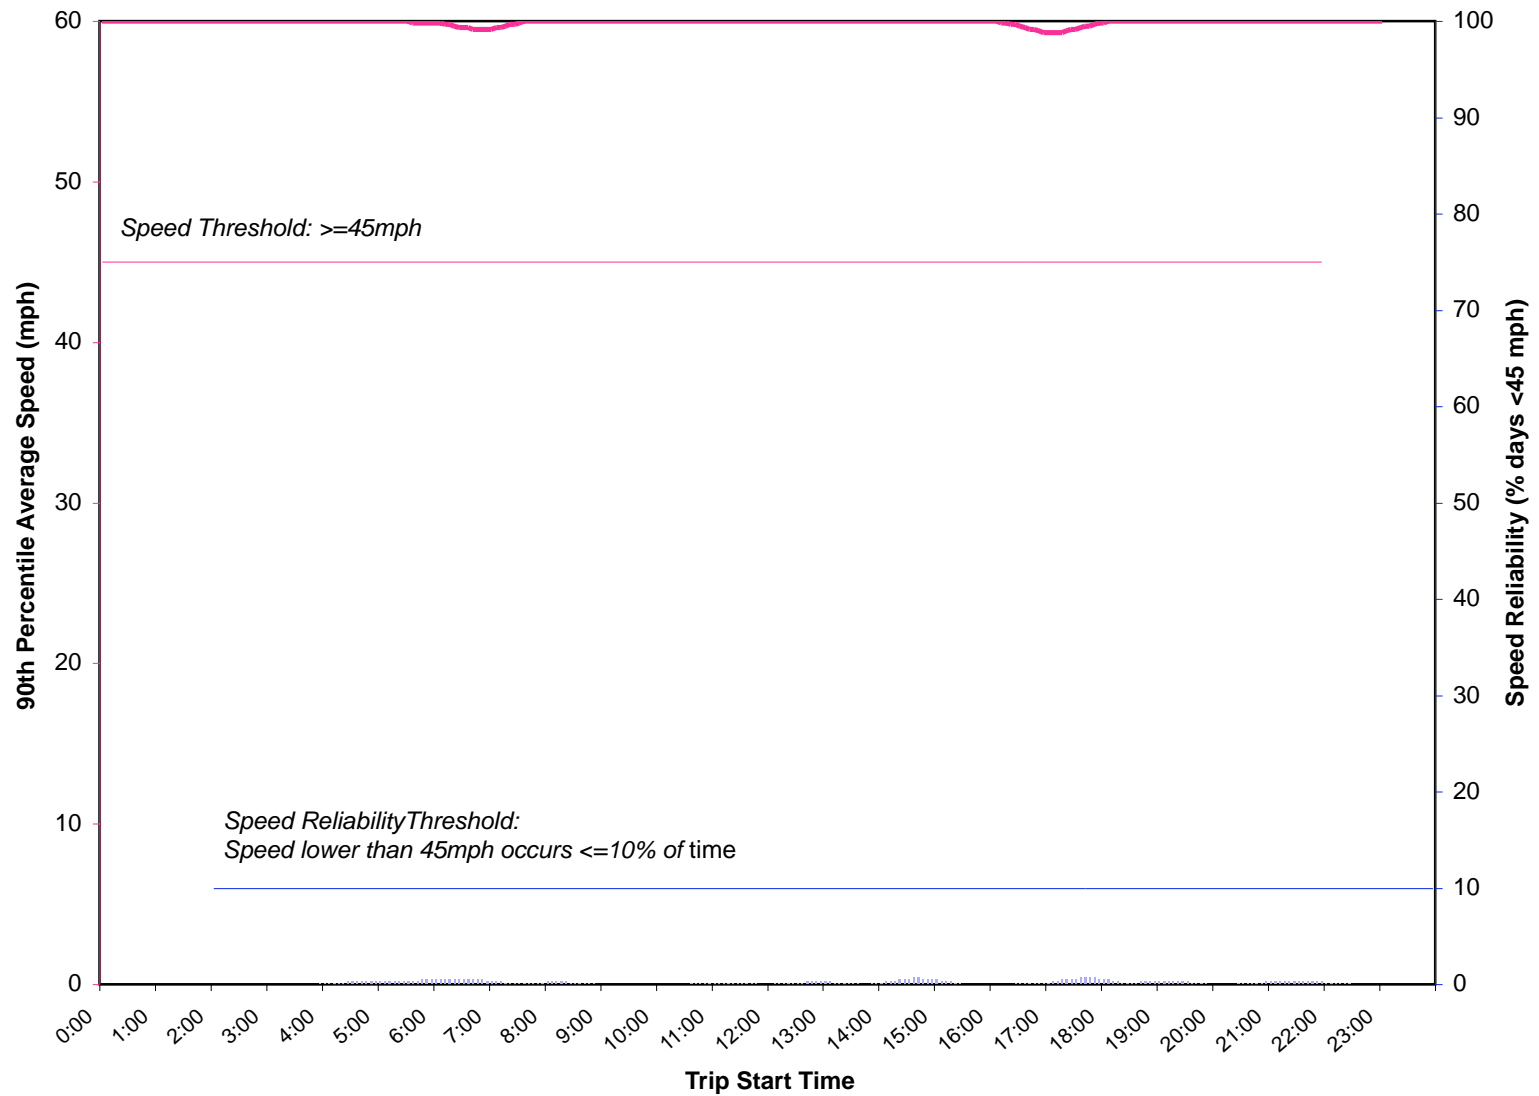

Northbound, Northgate to 112th St SW (15.1 miles)

Southbound, SR 526 Interchange to Northgate (16.6 miles)

Northbound, S 298th St to Columbian Way (17.9 miles)

Eastbound, Mt. Baker Tunnel to 193rd PL SE (11.3 miles)

Westbound, SR 900 to 23rd Ave S (12.3 miles)

Northbound, 15th St NW to S 34th St (9.2 miles)

Southbound, S 23rd St to 43rd St NW (8.2 miles)

Eastbound, I-405 to NE 51st St (3.9 miles)

Westbound, W Lk Sammamish Pkwy to 84th Ave (7.0 miles)