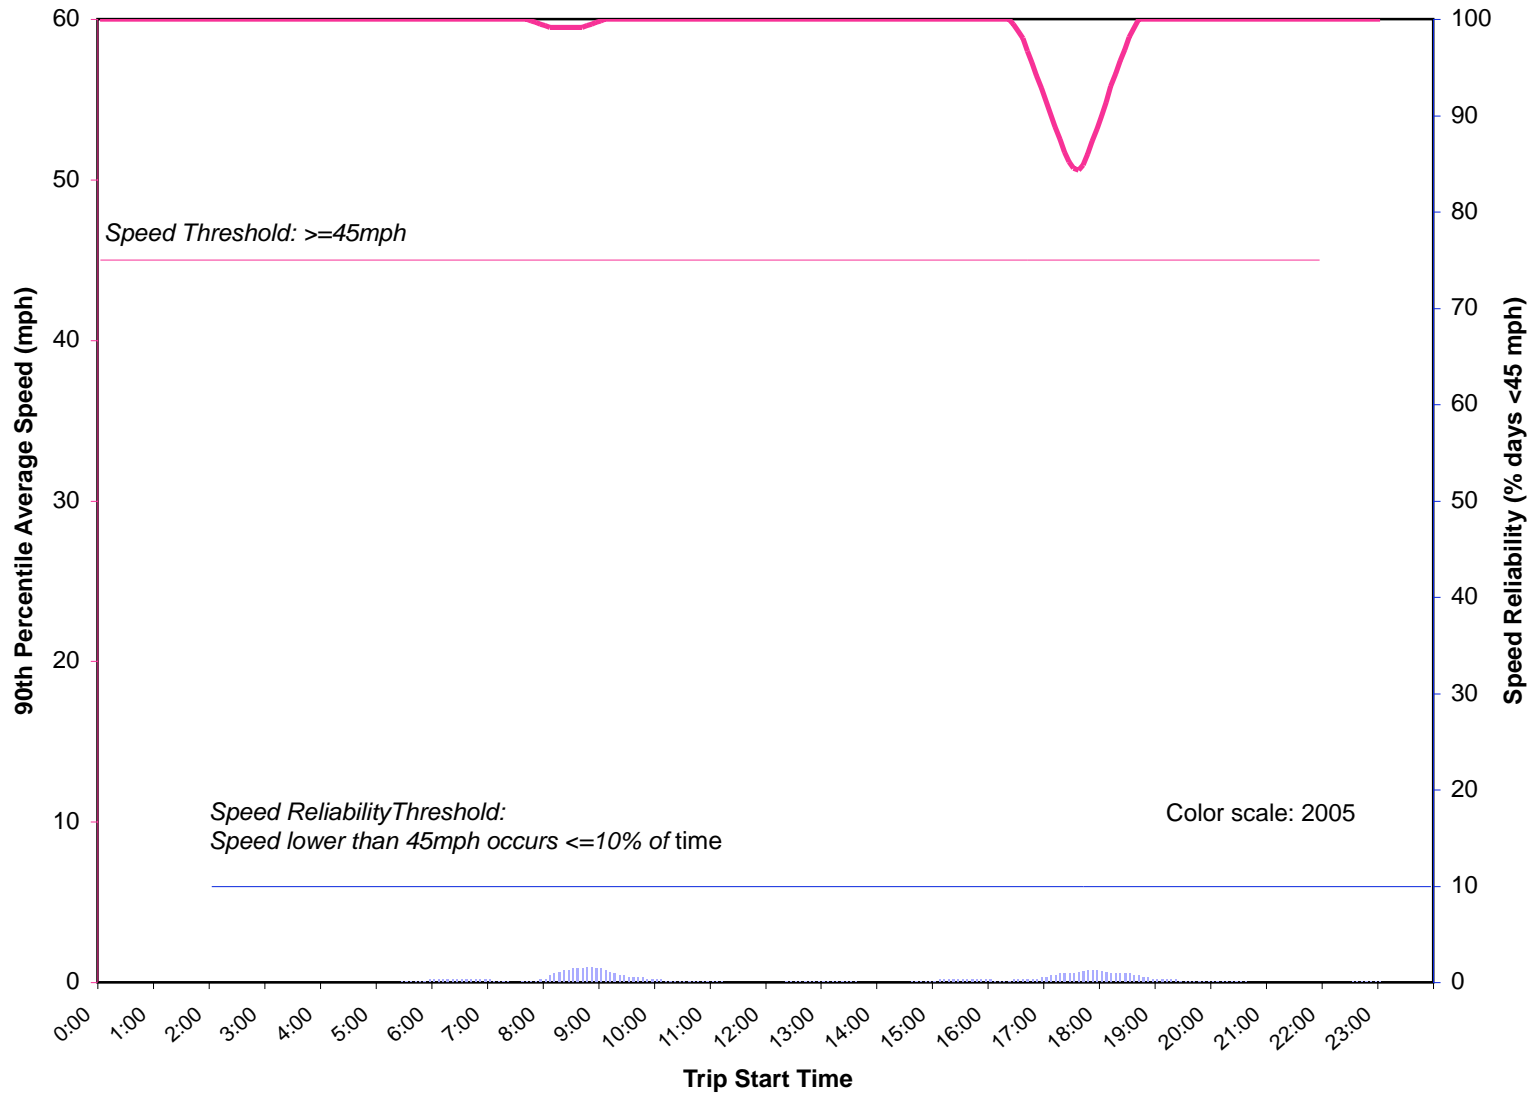

Northbound, Northgate to 112th St SW (15.1 miles)

Southbound, SR 526 Interchange to Northgate (16.6 miles)

Northbound, S 298th St to Columbian Way (17.9 miles)

Eastbound, Mt. Baker Tunnel to 193rd PL SE (11.3 miles)

Westbound, SR 900 to 23rd Ave S (12.3 miles)

Northbound, 15th St NW to S 34th St (9.2 miles)

Southbound, S 23rd St to 43rd St NW (8.2 miles)

Eastbound, I-405 to NE 51st St (3.9 miles)

Westbound, W Lk Sammamish Pkwy to 84th Ave (7.0 miles)