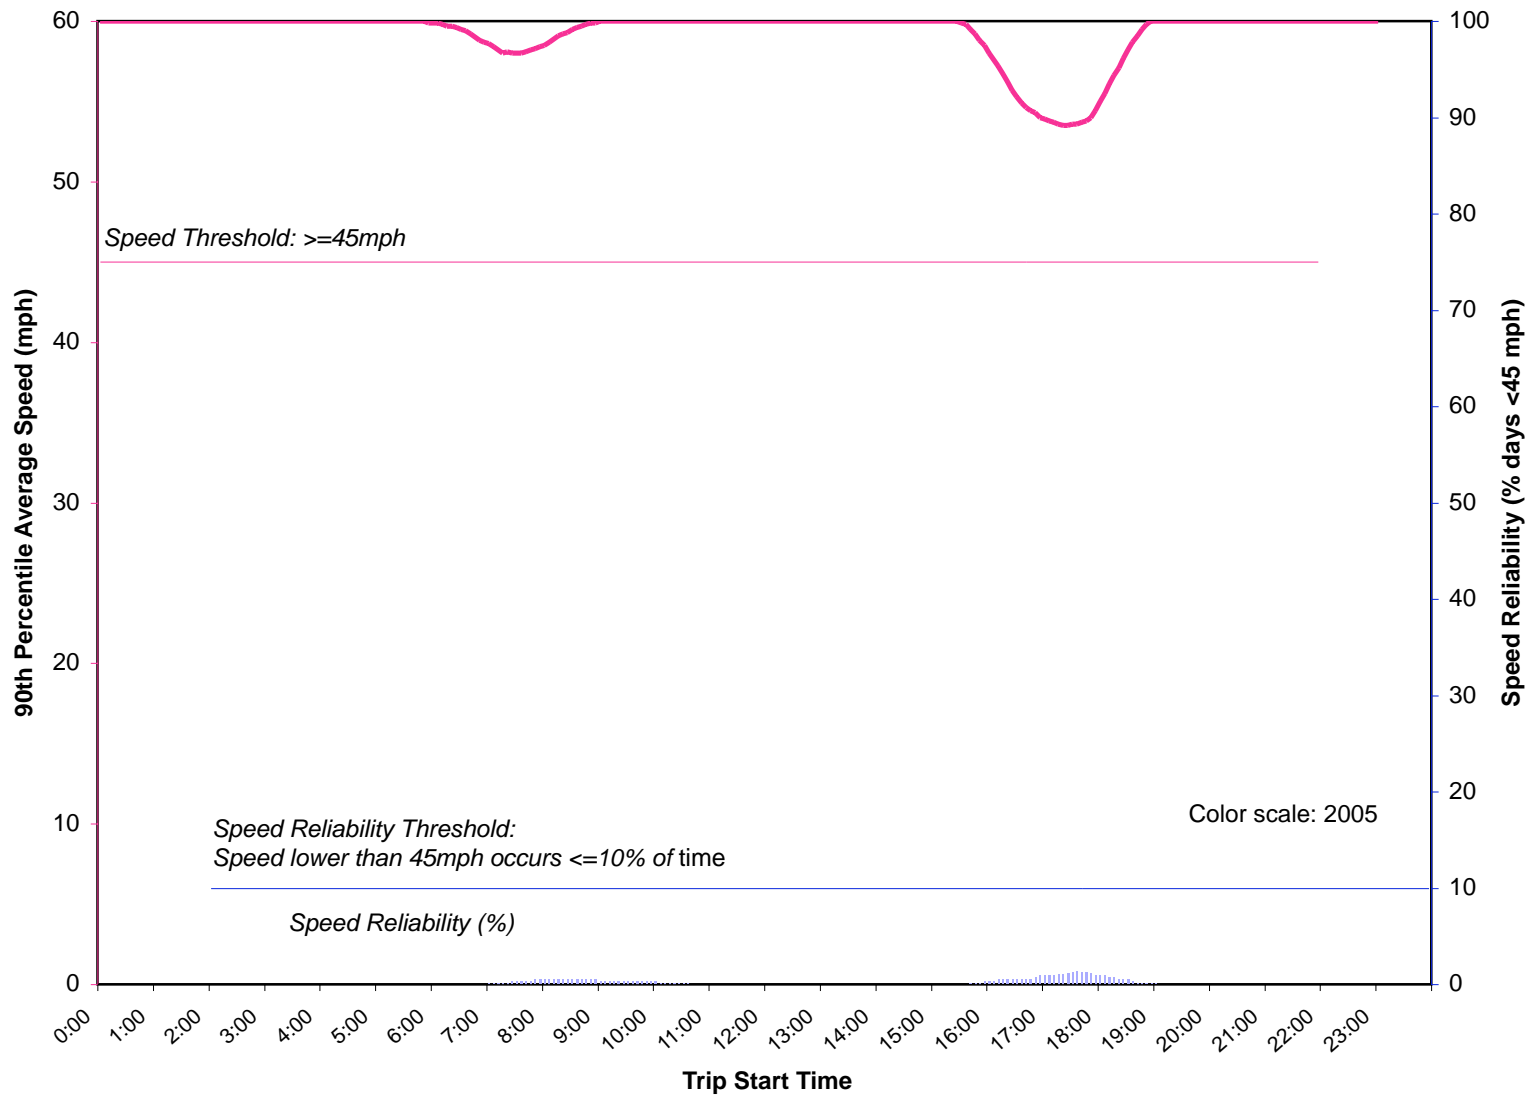

Northbound, Northgate to 112th St SW (15.1 miles)

Southbound, SR 526 Interchange to Northgate (16.6 miles)

Northbound, S 298th St to Columbian Way (17.9 miles)

Eastbound, Mt. Baker Tunnel to 193rd PL SE (11.3 miles)

Westbound, SR 900 to 23rd Ave S (12.3 miles)

Northbound, 15th St NW to S 34th St (9.2 miles)

Southbound, S 23rd St to 43rd St NW (8.2 miles)

Eastbound, I-405 to NE 51st St (3.9 miles)

Westbound, W Lk Sammamish Pkwy to 84th Ave (7.0 miles)