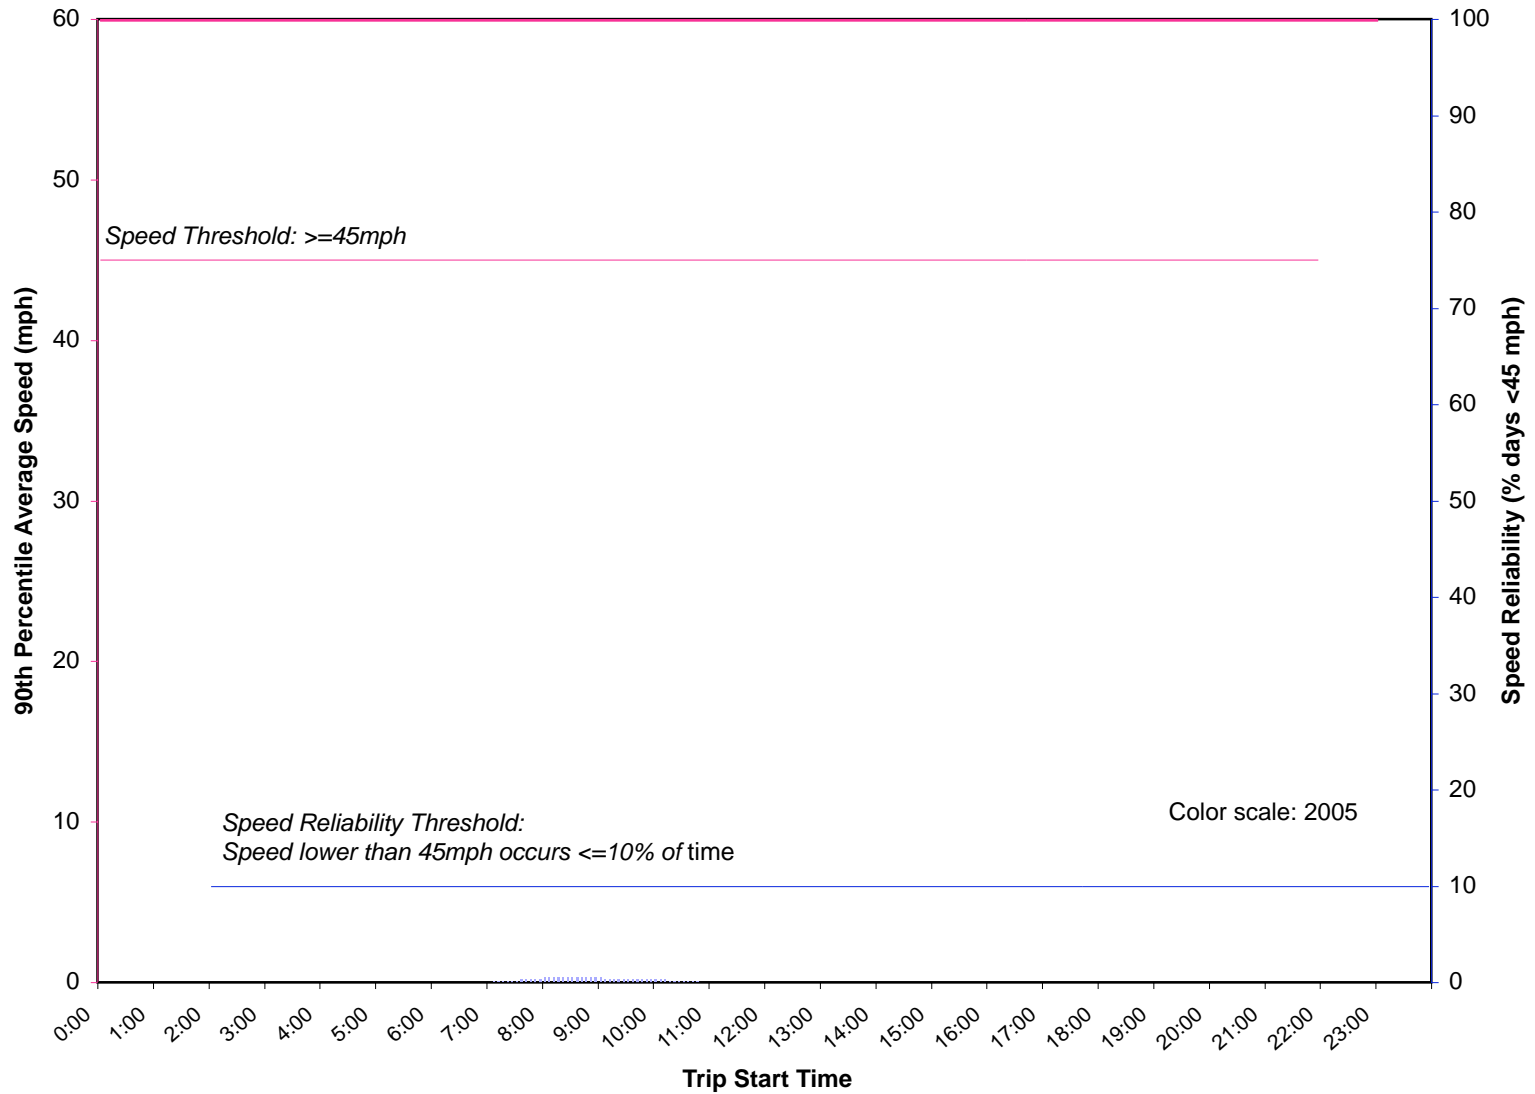

Northbound, Northgate to 112th St SW (15.1 miles)

Southbound, SR 526 Interchange to Northgate (16.6 miles)

Northbound, S 298th St to Columbian Way (17.9 miles)

Eastbound, Mt. Baker Tunnel to 193rd PL SE (11.3 miles)

Westbound, SR 900 to 23rd Ave S (12.3 miles)

Northbound, 15th St NW to S 34th St (9.2 miles)

Southbound, S 23rd St to 43rd St NW (8.2 miles)

Eastbound, I-405 to NE 51st St (3.9 miles)

Westbound, W Lk Sammamish Pkwy to 84th Ave (7.0 miles)