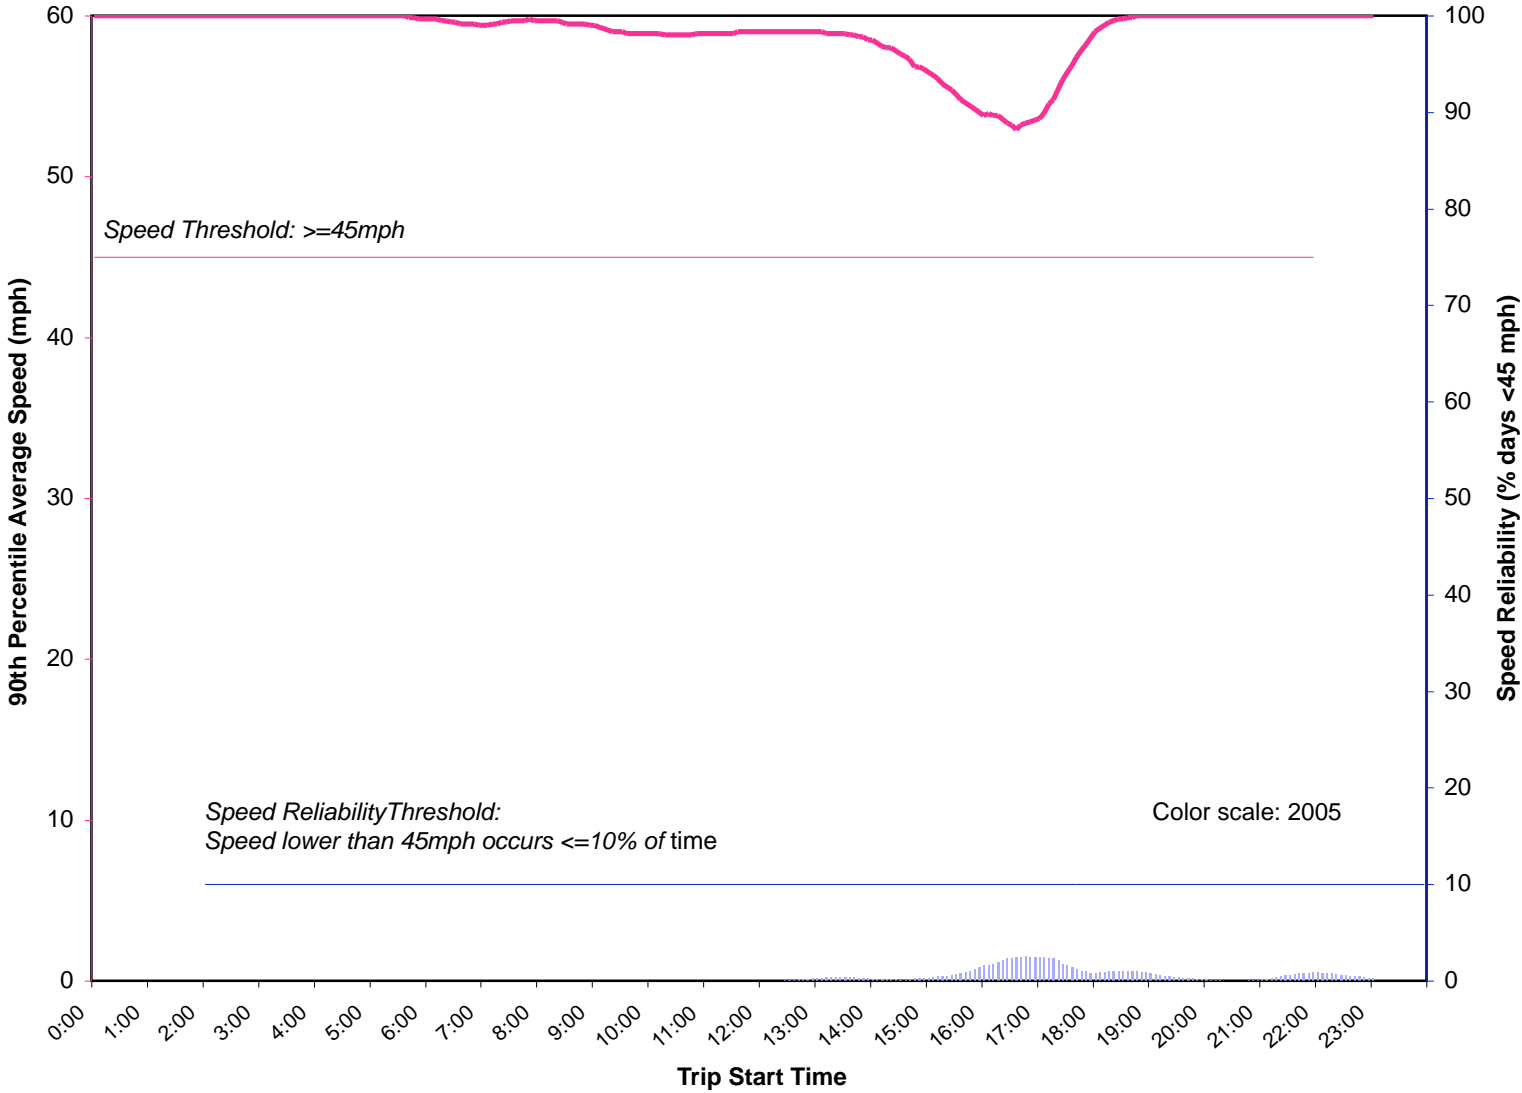

Northbound, Northgate to 112th St SW (15.1 miles)

Southbound, SR 526 Interchange to Northgate (16.6 miles)

Northbound, S 298th St to Columbian Way (17.9 miles)

Eastbound, Mt. Baker Tunnel to 193rd PL SE (11.3 miles)

Westbound, SR 900 to 23rd Ave S (12.3 miles)

Northbound, 15th St NW to S 34th St (9.2 miles)

Southbound, S 23rd St to 43rd St NW (8.2 miles)

Eastbound, I-405 to NE 51st St (3.9 miles)

Westbound, W Lk Sammamish Pkwy to 84th Ave (7.0 miles)