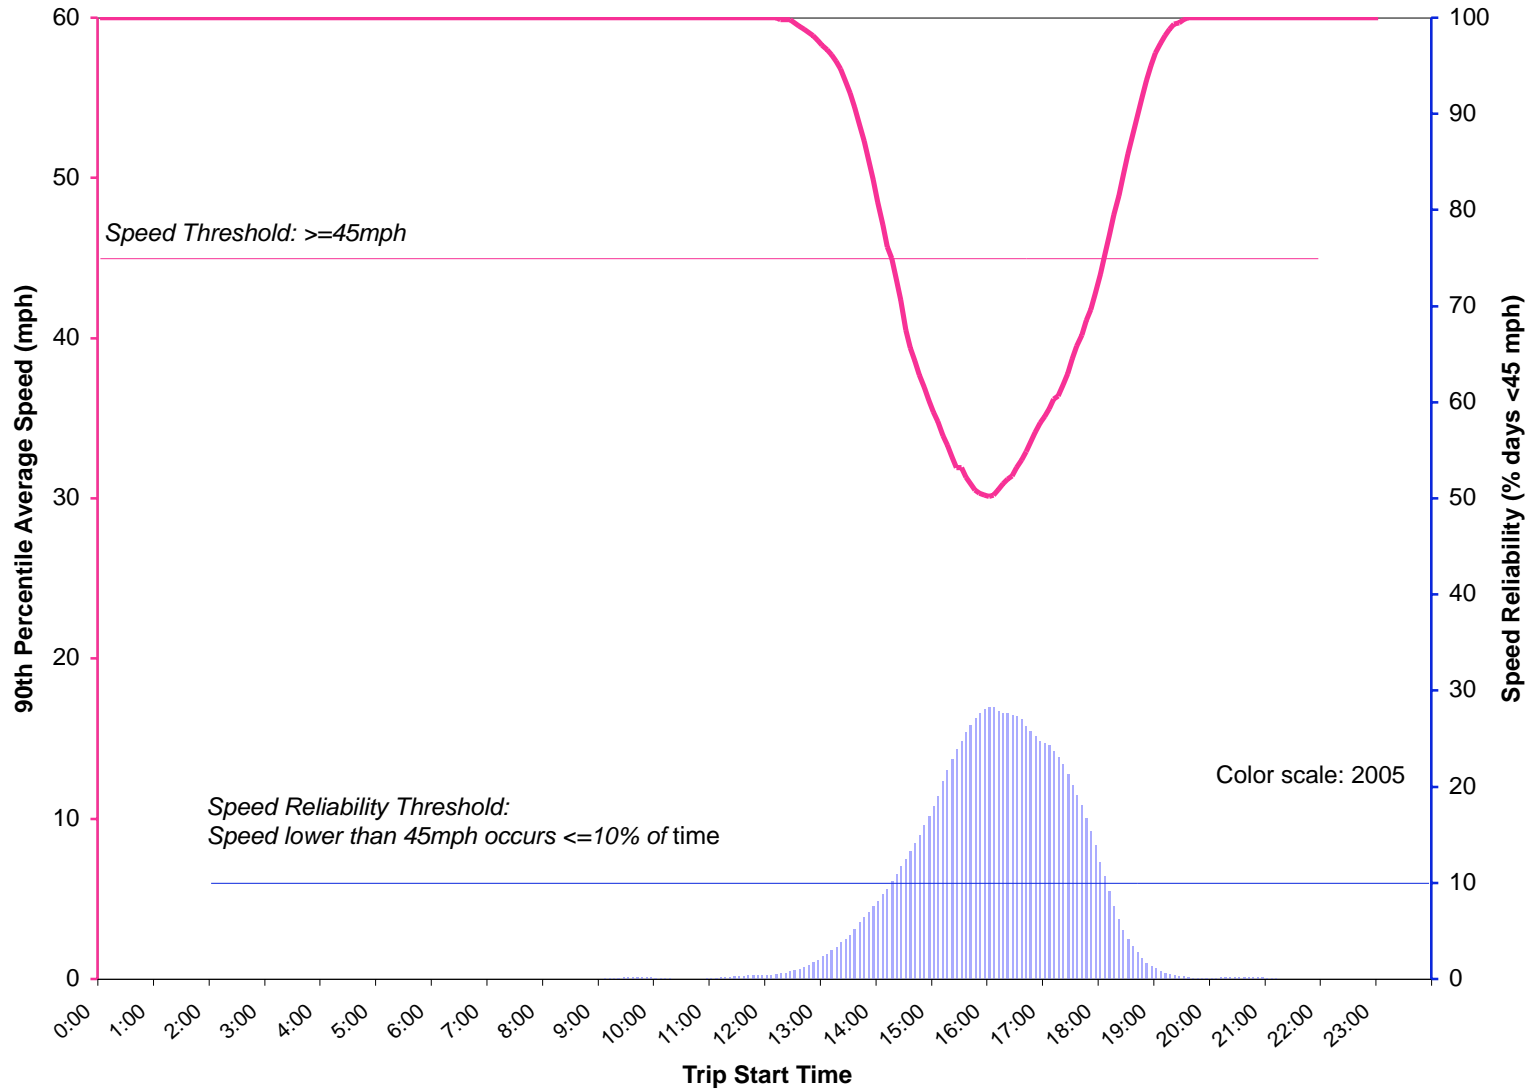

Northbound, Northgate to 112th St SW (15.1 miles)

Southbound, SR 526 Interchange to Northgate (16.6 miles)

Northbound, S 298th St to Columbian Way (17.9 miles)

Eastbound, Mt. Baker Tunnel to 193rd PL SE (11.3 miles)

Westbound, SR 900 to 23rd Ave S (12.3 miles)

Northbound, 15th St NW to S 34th St (9.2 miles)

Southbound, S 23rd St to 43rd St NW (8.2 miles)

Eastbound, I-405 to NE 51st St (3.9 miles)

Westbound, W Lk Sammamish Pkwy to 84th Ave (7.0 miles)