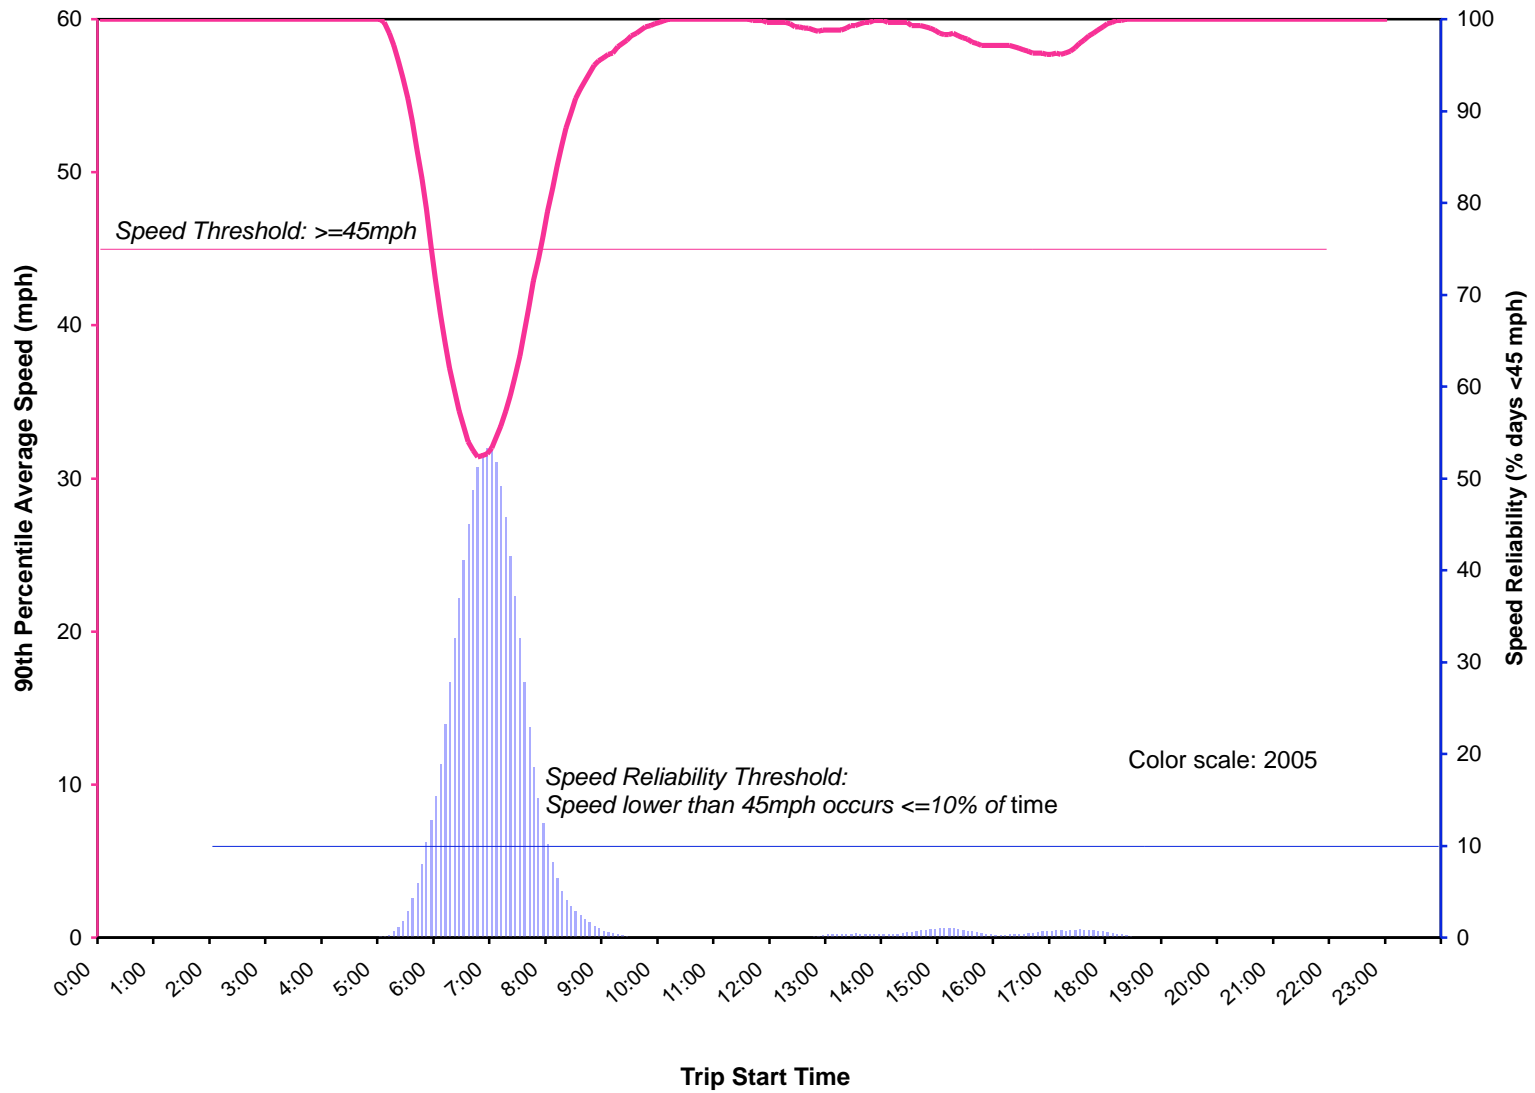

Northbound, Northgate to 112th St SW (15.1 miles)

Southbound, SR 526 Interchange to Northgate (16.6 miles)

Northbound, S 298th St to Columbian Way (17.9 miles)

Eastbound, Mt. Baker Tunnel to 193rd PL SE (11.3 miles)

Westbound, SR 900 to 23rd Ave S (12.3 miles)

Northbound, 15th St NW to S 34th St (9.2 miles)

Southbound, S 23rd St to 43rd St NW (8.2 miles)

Eastbound, I-405 to NE 51st St (3.9 miles)

Westbound, W Lk Sammamish Pkwy to 84th Ave (7.0 miles)