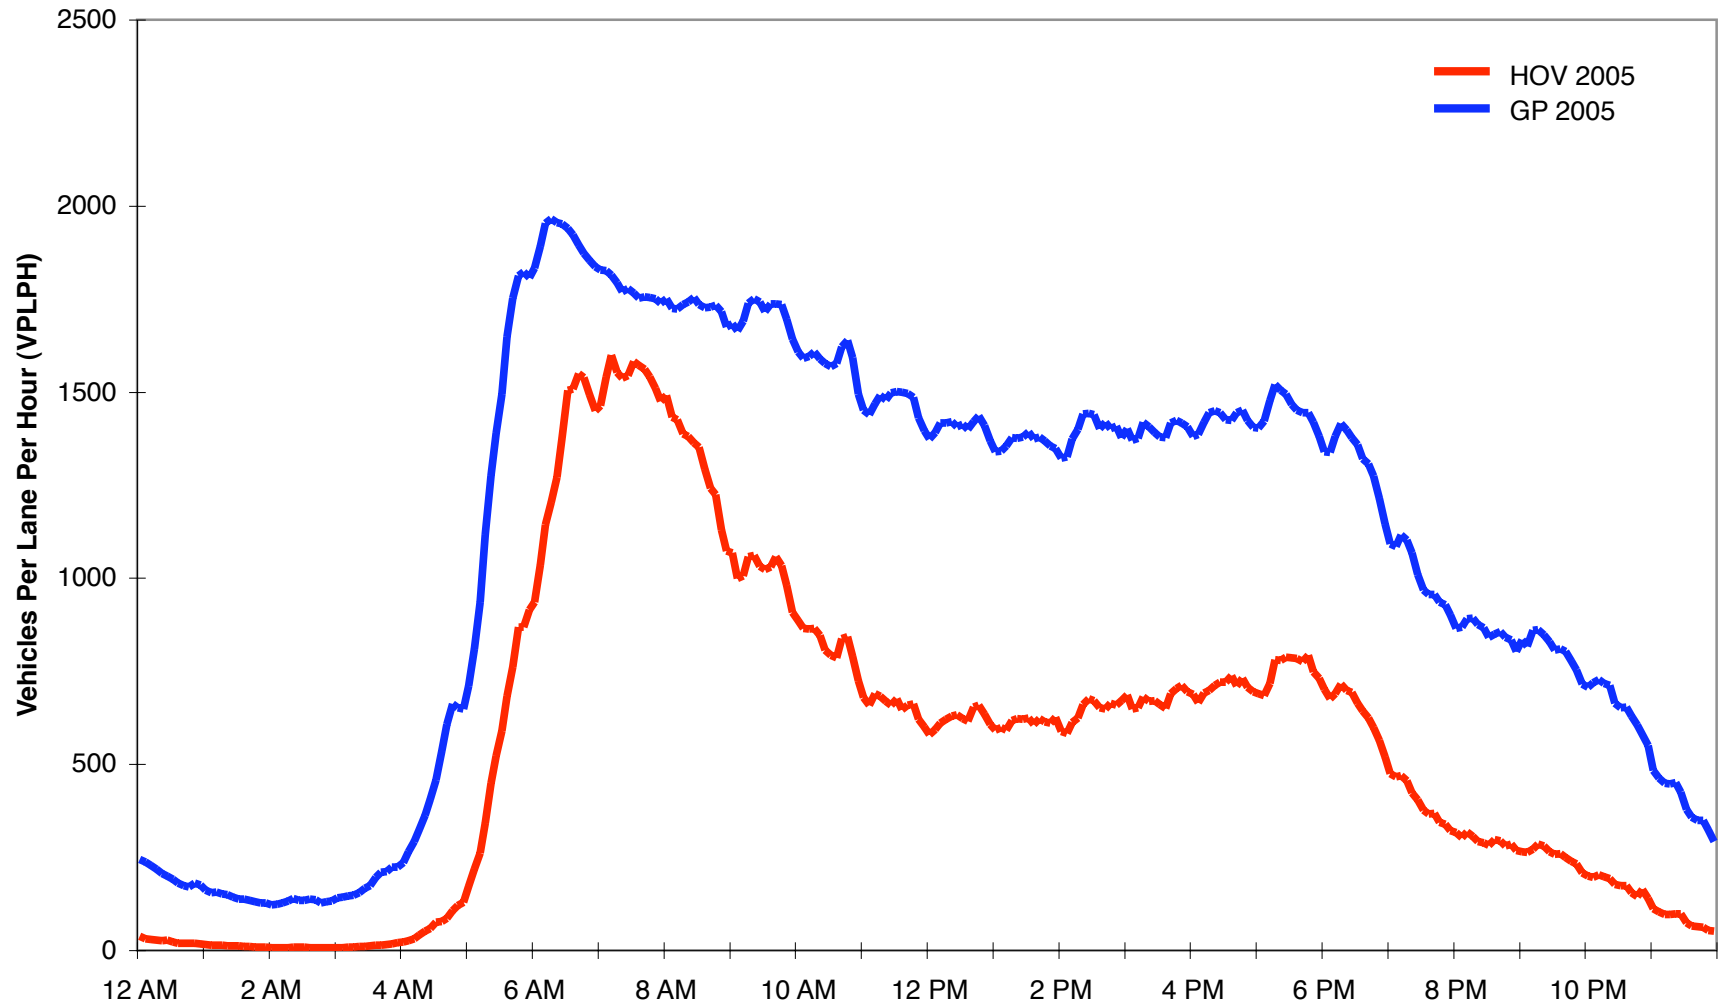

I-5 Northbound, South Everett (112th St SW)

I-5 Southbound, South Everett (112th St SW)

I-5 Northbound, Northgate (NE 145th St)

I-5 Southbound, Northgate (NE 145th St)

I-5 Northbound, South of Seattle CBD (S Pearl St)