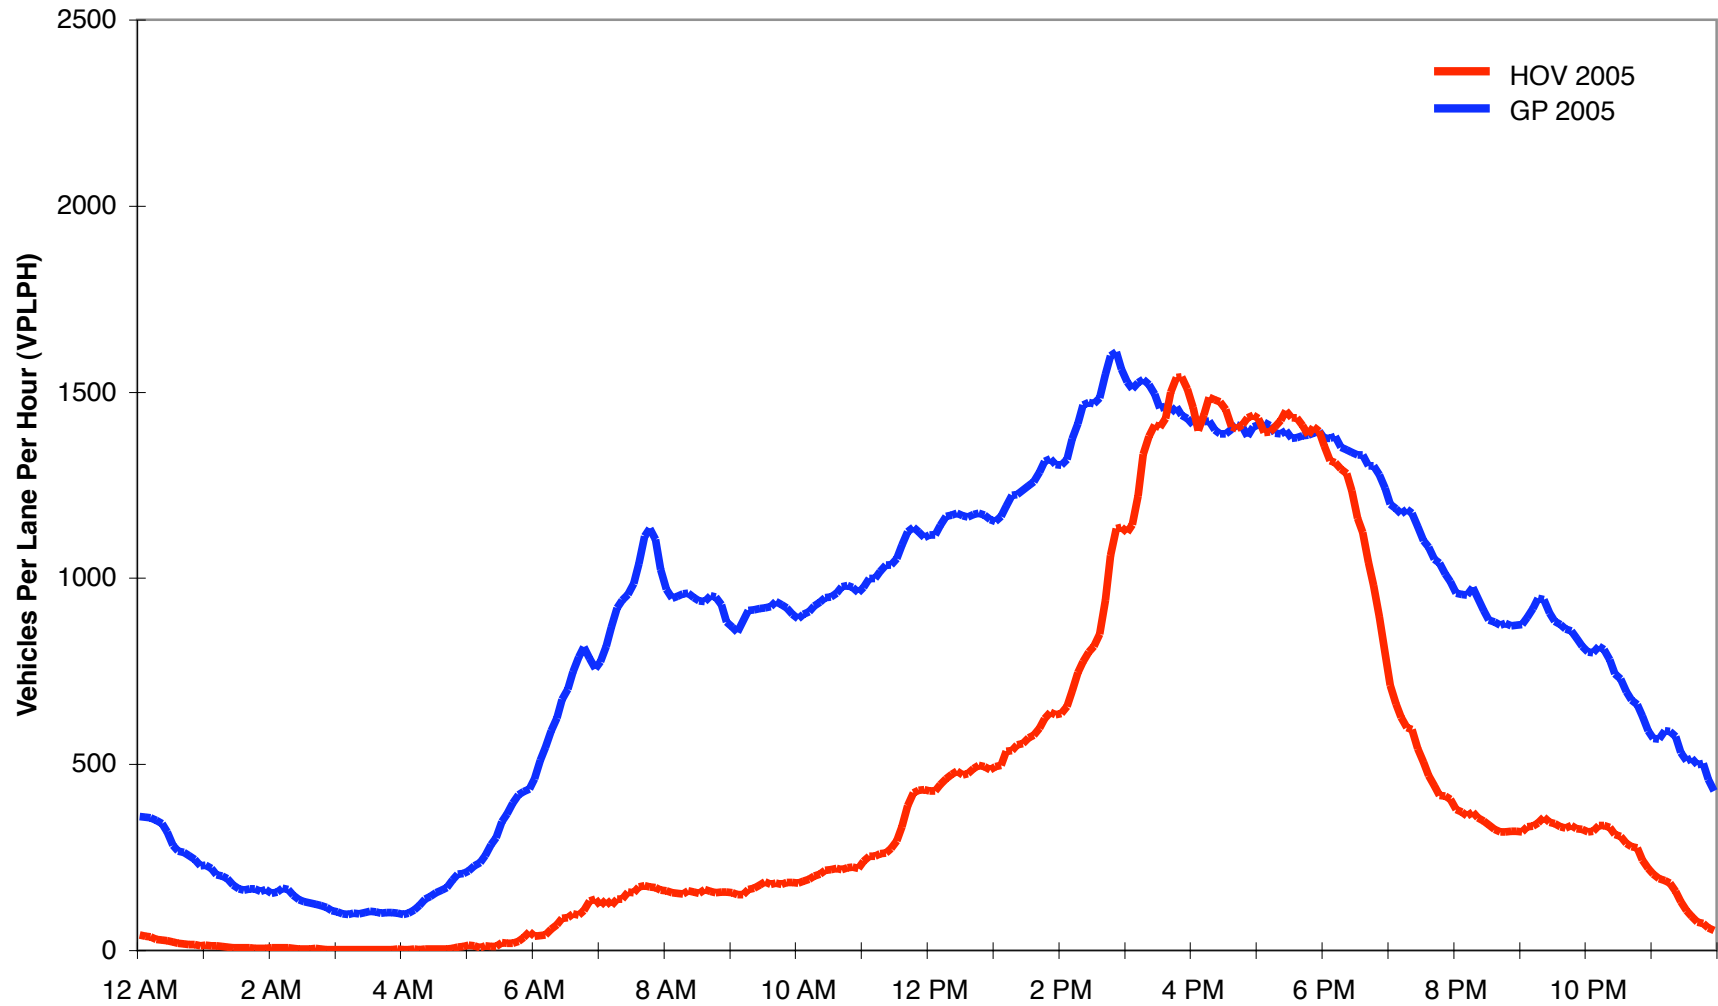

I-5 Northbound, South Everett (112th St SW)

I-5 Southbound, South Everett (112th St SW)

I-5 Northbound, Northgate (NE 145th St)

I-5 Southbound, Northgate (NE 145th St)

I-5 Northbound, South of Seattle CBD (S Pearl St)