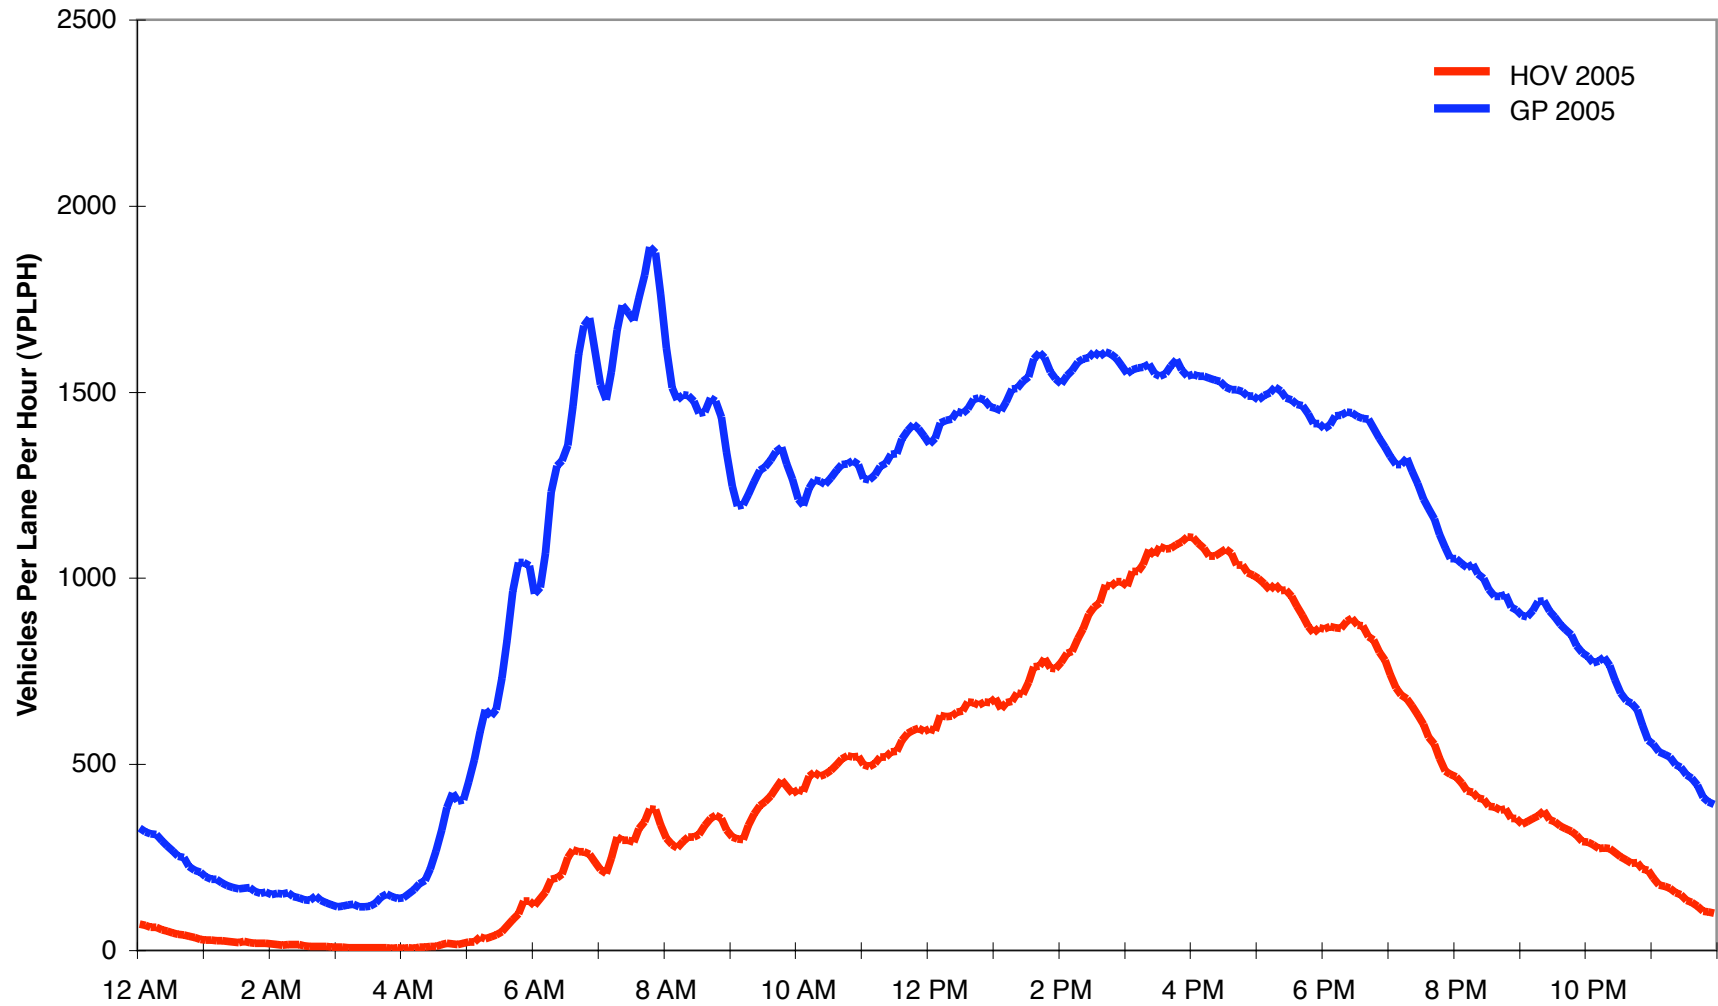

I-5 Northbound, South Everett (112th St SW)

I-5 Southbound, South Everett (112th St SW)

I-5 Northbound, Northgate (NE 145th St)

I-5 Southbound, Northgate (NE 145th St)

I-5 Northbound, South of Seattle CBD (S Pearl St)