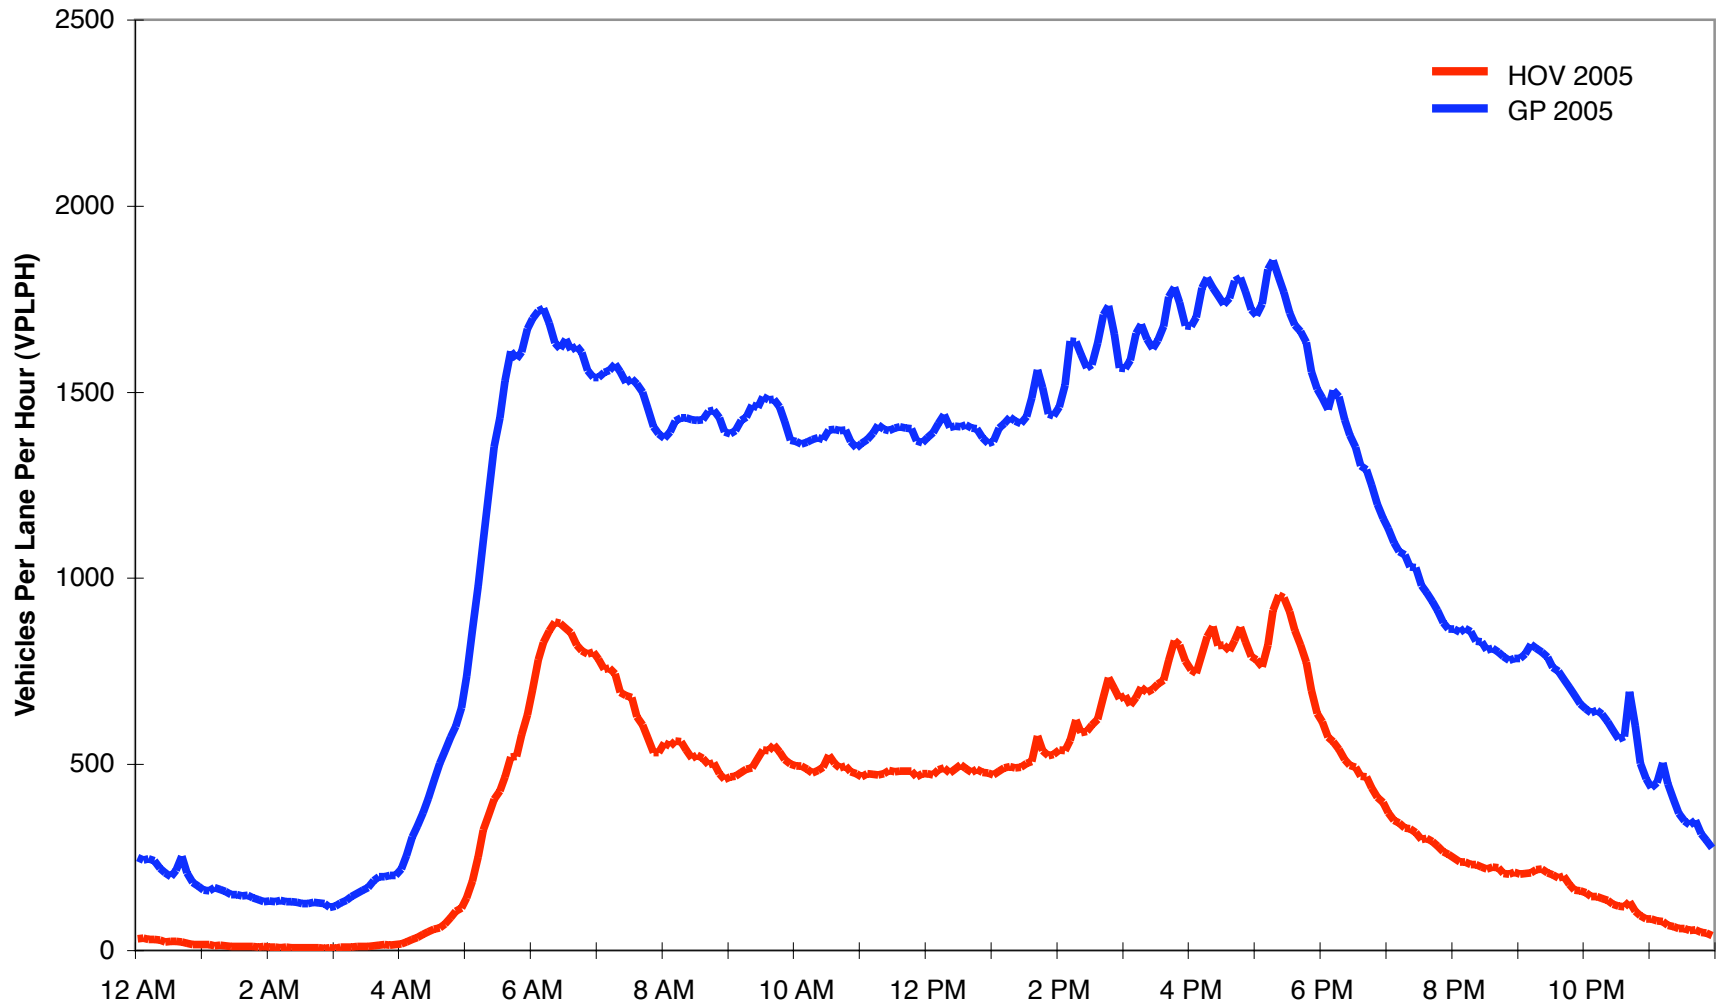

I-5 Northbound, South Everett (112th St SW)

I-5 Southbound, South Everett (112th St SW)

I-5 Northbound, Northgate (NE 145th St)

I-5 Southbound, Northgate (NE 145th St)

I-5 Northbound, South of Seattle CBD (S Pearl St)