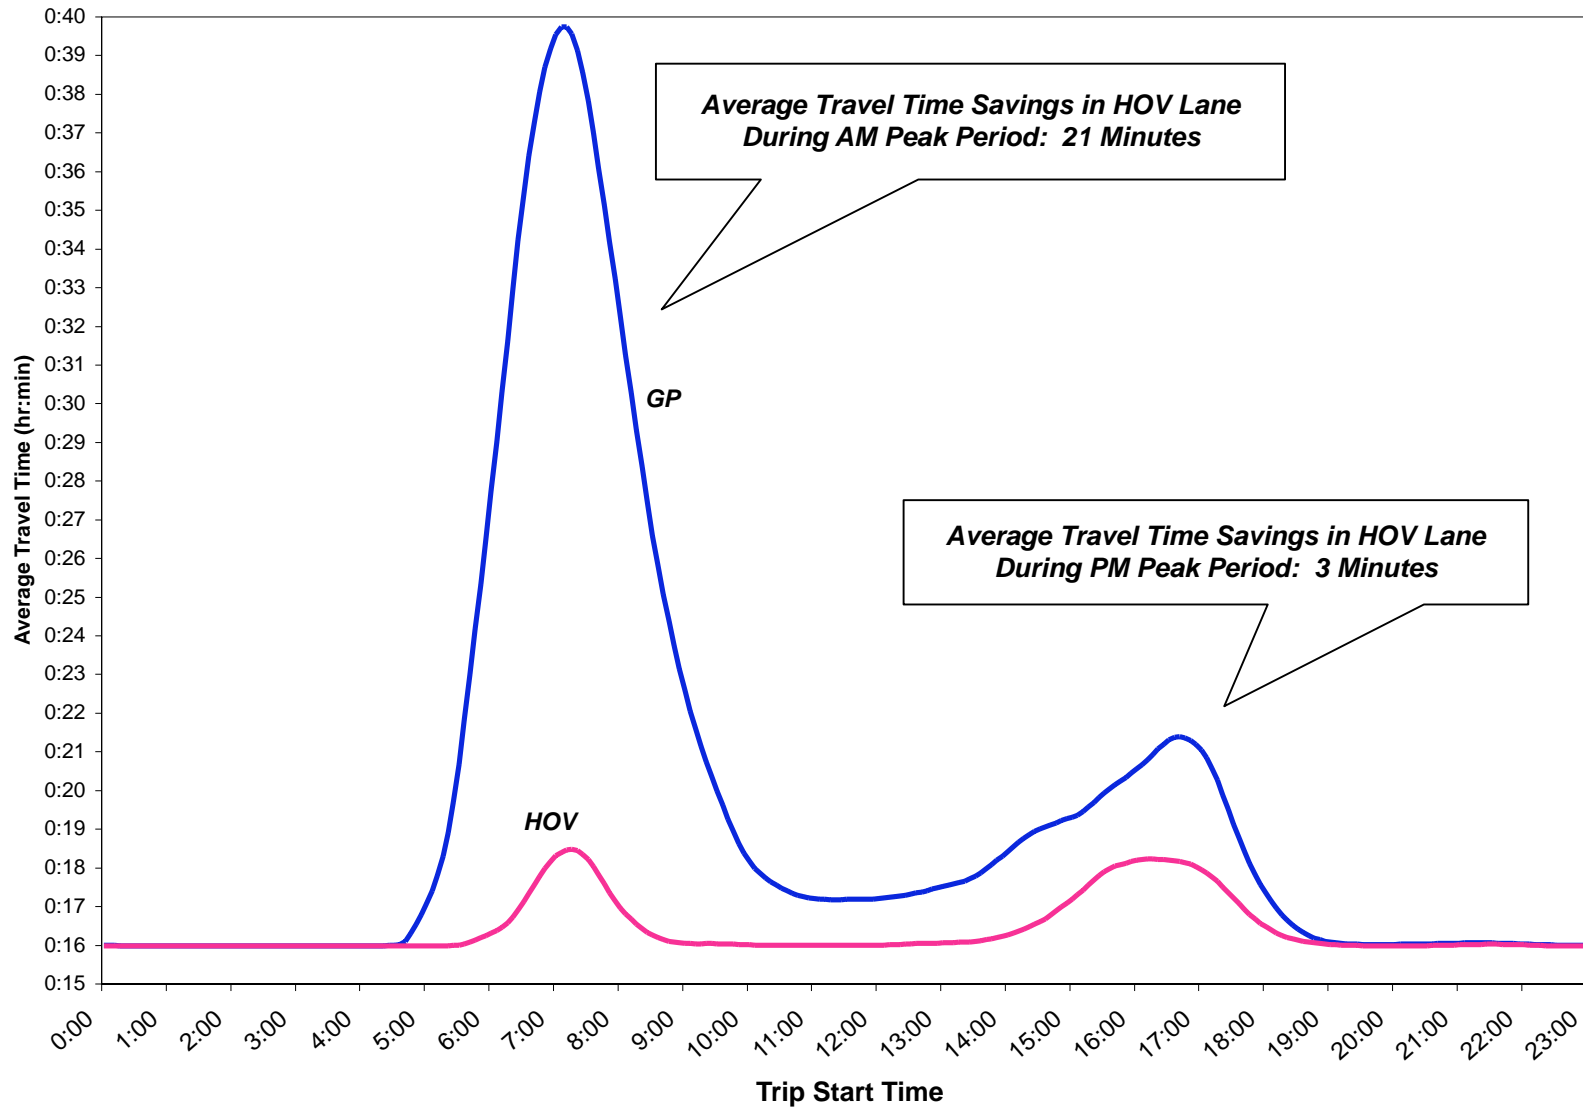

Northbound, Northgate to 112th St SW (15.1 miles)

Southbound, SR 526 Interchange to Northgate (16.6 miles)

Northbound, S 298th St to Columbian Way (17.9 miles)

Eastbound, Mt. Baker Tunnel to 193rd PL SE (11.3 miles)

Westbound, SR 900 to 23rd Ave S (12.3 miles)

Northbound, Bellevue CBD to SR 524 (16.0 miles)

Southbound, SR 524 Interchange to Bellevue CBD (16.0 miles)

Northbound, Andover Park E to Bellevue CBD (12.9 miles)

Southbound, Bellevue CBD to Andover Park E (12.9 miles)

Northbound, 15th St NW to S 34th St (9.2 miles)

Southbound, S 23rd St to 43rd St NW (8.2 miles)

Eastbound, I-405 to NE 51st St (3.9 miles)

Westbound, W Lk Sammamish Pkwy to 84th Ave (7.0 miles)