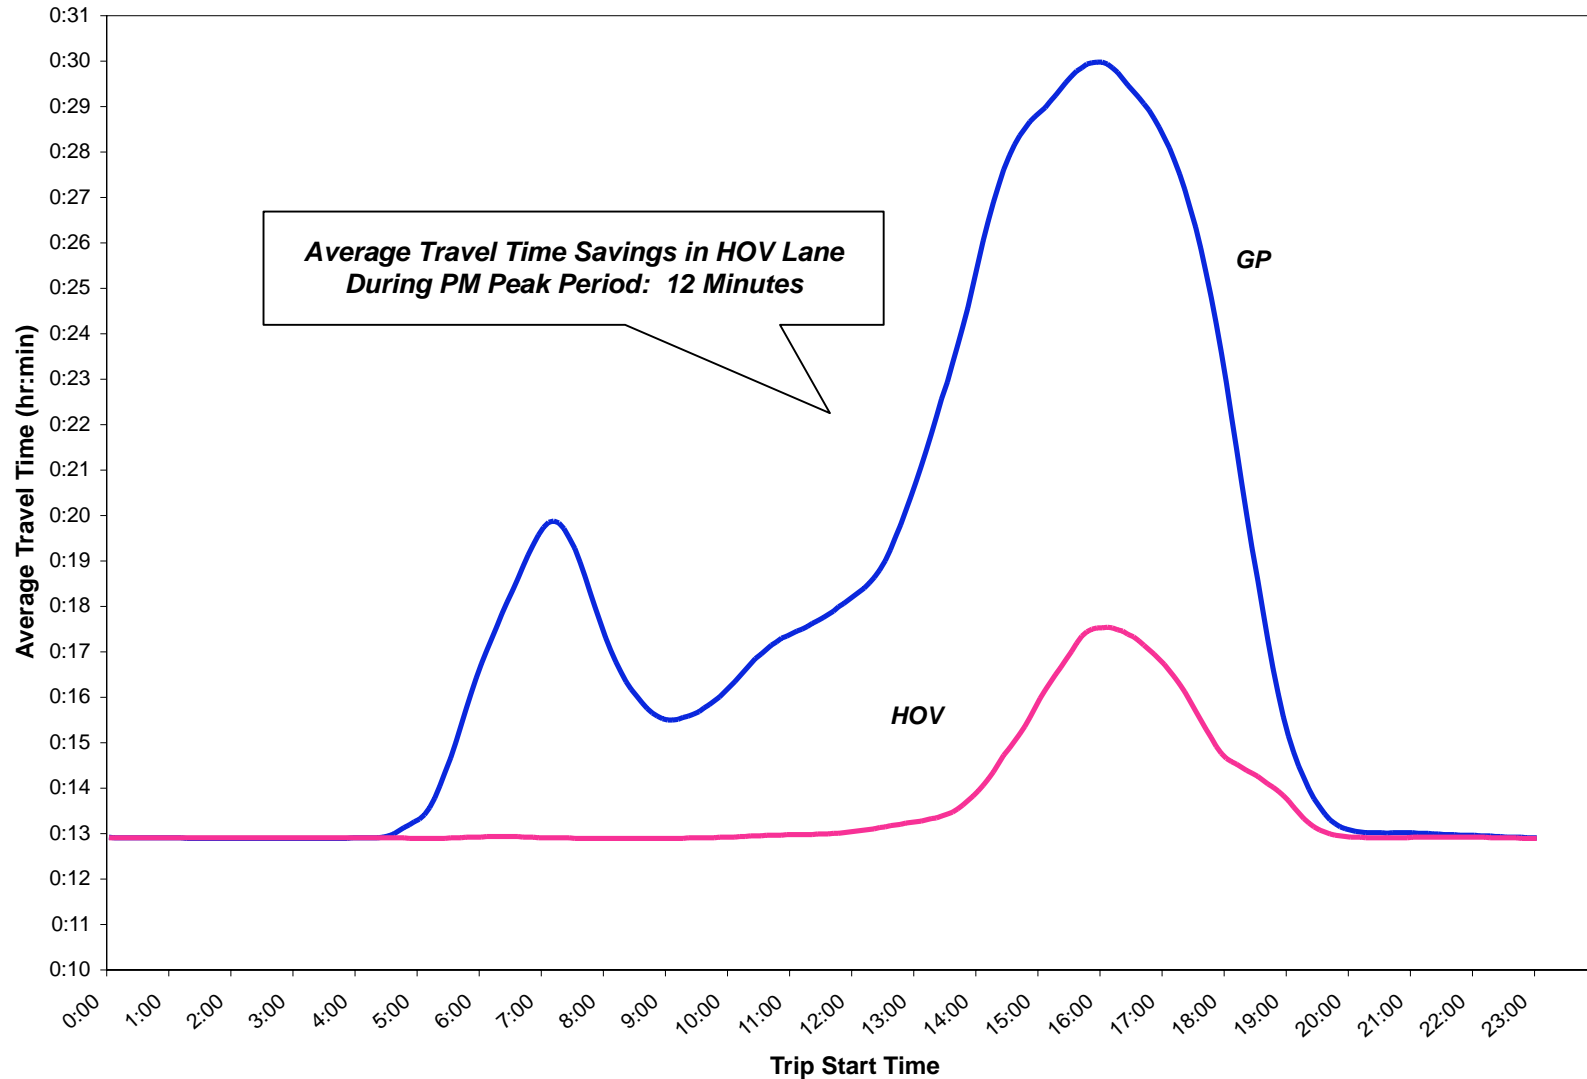

Northbound, Northgate to 112th St SW (15.1 miles)

Southbound, SR 526 Interchange to Northgate (16.6 miles)

Northbound, S 298th St to Columbian Way (17.9 miles)

Eastbound, Mt. Baker Tunnel to 193rd PL SE (11.3 miles)

Westbound, SR 900 to 23rd Ave S (12.3 miles)

Northbound, Bellevue CBD to SR 524 (16.0 miles)

Southbound, SR 524 Interchange to Bellevue CBD (16.0 miles)

Northbound, Andover Park E to Bellevue CBD (12.9 miles)

Southbound, Bellevue CBD to Andover Park E (12.9 miles)

Northbound, 15th St NW to S 34th St (9.2 miles)

Southbound, S 23rd St to 43rd St NW (8.2 miles)

Eastbound, I-405 to NE 51st St (3.9 miles)

Westbound, W Lk Sammamish Pkwy to 84th Ave (7.0 miles)