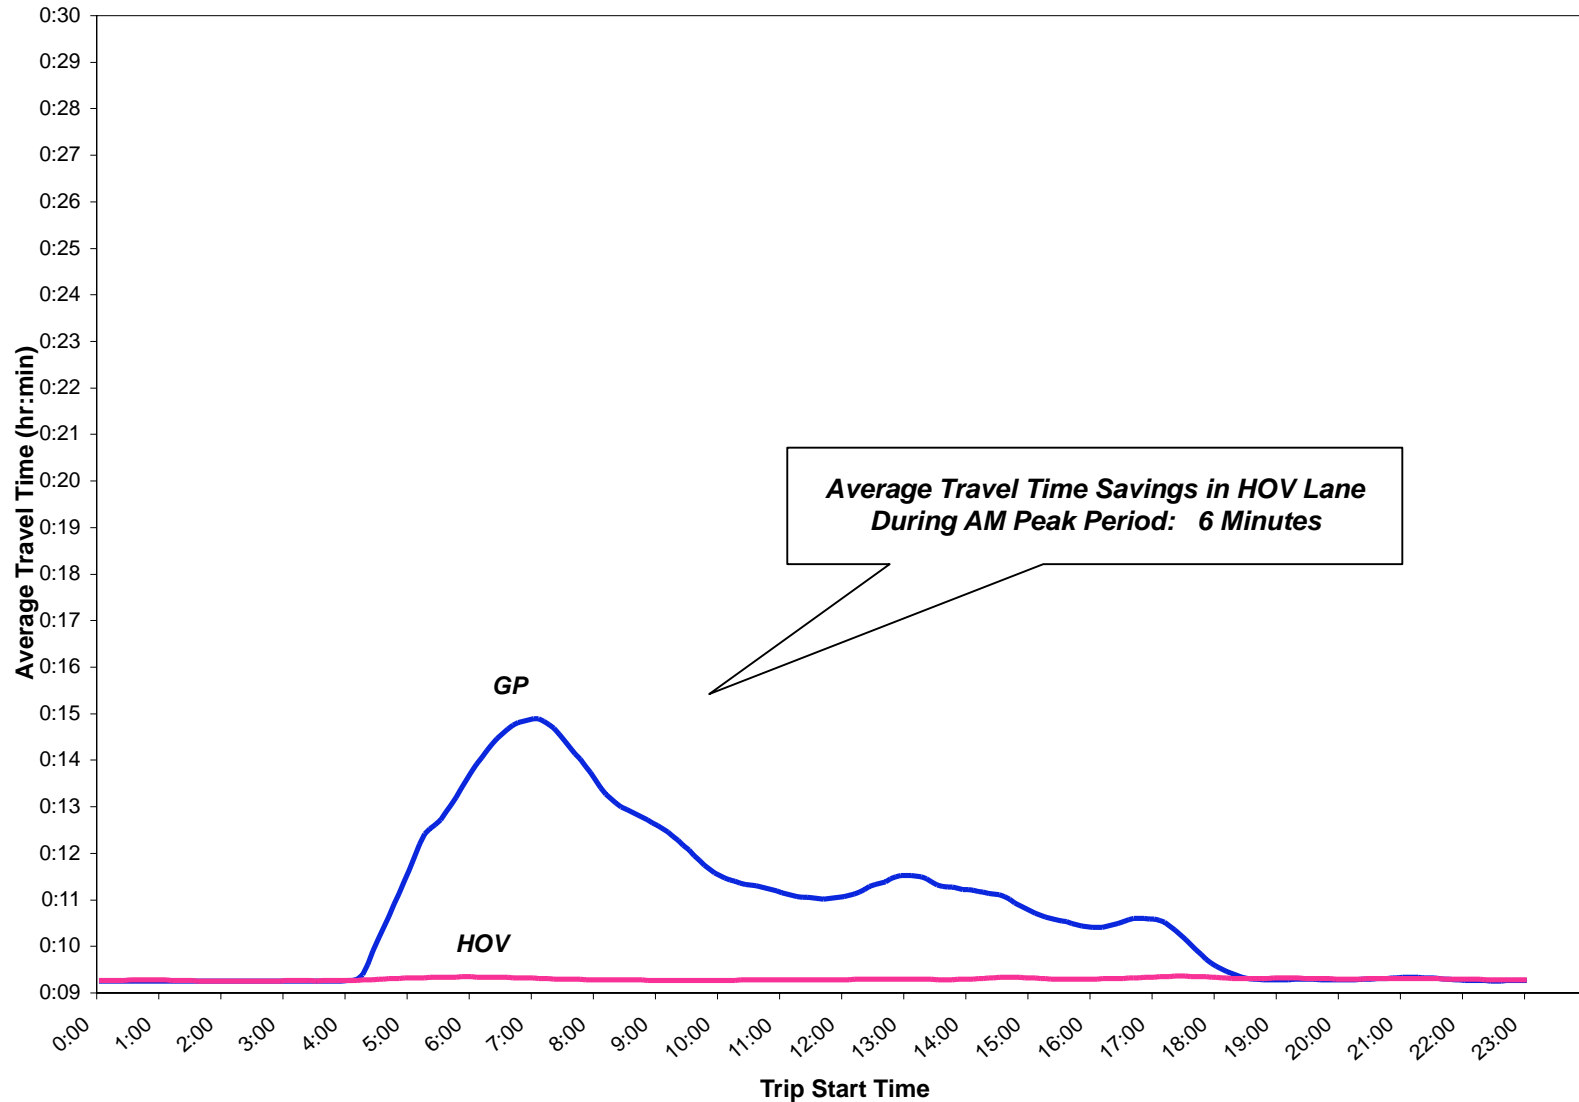

Northbound, Northgate to 112th St SW (15.1 miles)

Southbound, SR 526 Interchange to Northgate (16.6 miles)

Northbound, S 298th St to Columbian Way (17.9 miles)

Eastbound, Mt. Baker Tunnel to 193rd PL SE (11.3 miles)

Westbound, SR 900 to 23rd Ave S (12.3 miles)

Northbound, Bellevue CBD to SR 524 (16.0 miles)

Southbound, SR 524 Interchange to Bellevue CBD (16.0 miles)

Northbound, Andover Park E to Bellevue CBD (12.9 miles)

Southbound, Bellevue CBD to Andover Park E (12.9 miles)

Northbound, 15th St NW to S 34th St (9.2 miles)

Southbound, S 23rd St to 43rd St NW (8.2 miles)

Eastbound, I-405 to NE 51st St (3.9 miles)

Westbound, W Lk Sammamish Pkwy to 84th Ave (7.0 miles)