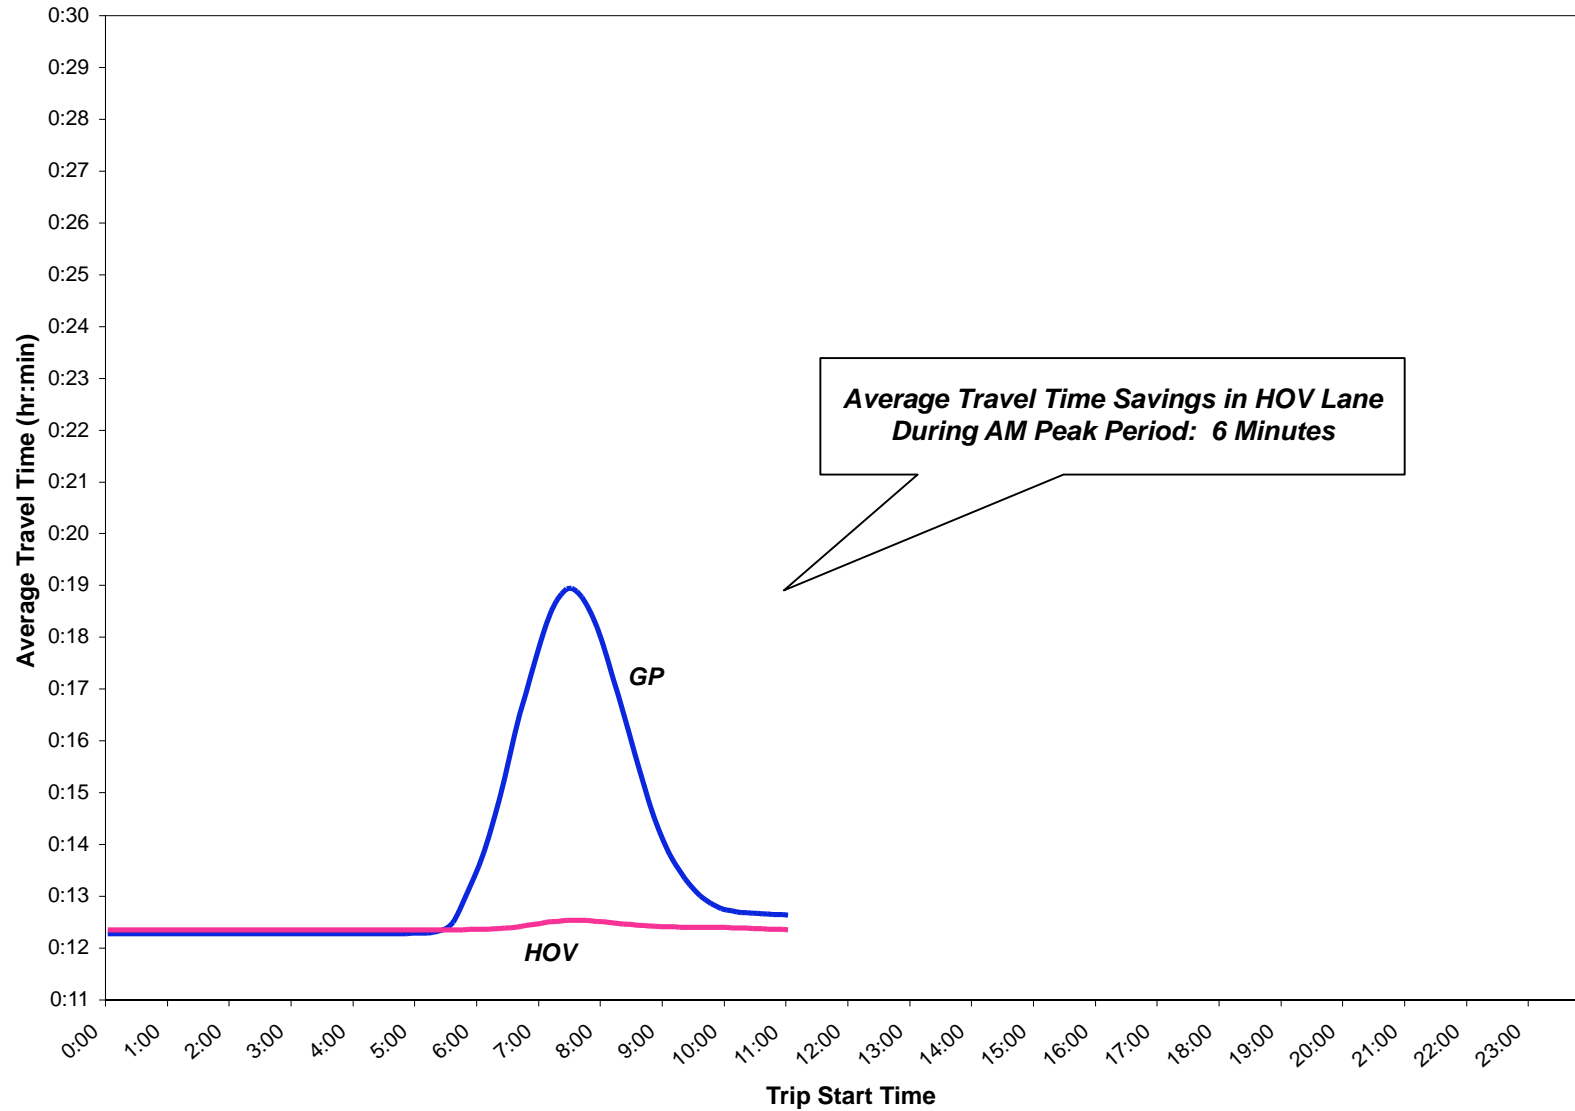

Northbound, Northgate to 112th St SW (15.1 miles)

Southbound, SR 526 Interchange to Northgate (16.6 miles)

Northbound, S 298th St to Columbian Way (17.9 miles)

Eastbound, Mt. Baker Tunnel to 193rd PL SE (11.3 miles)

Westbound, SR 900 to 23rd Ave S (12.3 miles)

Northbound, Bellevue CBD to SR 524 (16.0 miles)

Southbound, SR 524 Interchange to Bellevue CBD (16.0 miles)

Northbound, Andover Park E to Bellevue CBD (12.9 miles)

Southbound, Bellevue CBD to Andover Park E (12.9 miles)

Northbound, 15th St NW to S 34th St (9.2 miles)

Southbound, S 23rd St to 43rd St NW (8.2 miles)

Eastbound, I-405 to NE 51st St (3.9 miles)

Westbound, W Lk Sammamish Pkwy to 84th Ave (7.0 miles)