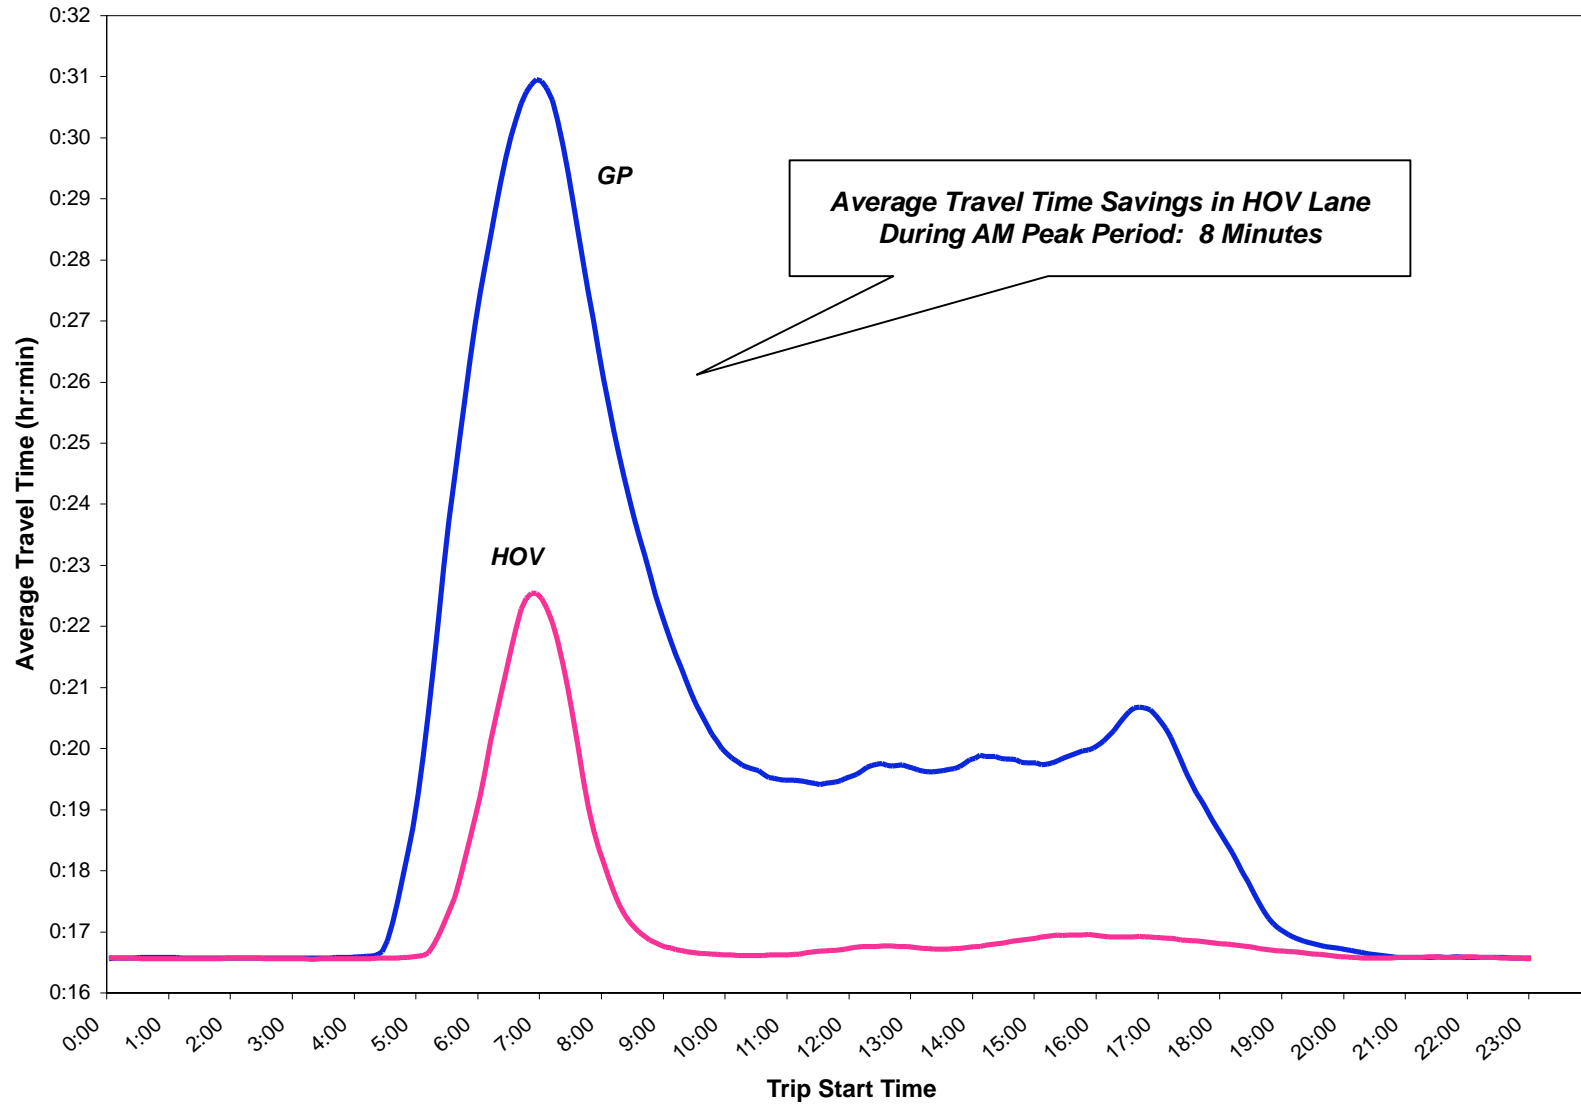

Northbound, Northgate to 112th St SW (15.1 miles)

Southbound, SR 526 Interchange to Northgate (16.6 miles)

Northbound, S 298th St to Columbian Way (17.9 miles)

Eastbound, Mt. Baker Tunnel to 193rd PL SE (11.3 miles)

Westbound, SR 900 to 23rd Ave S (12.3 miles)

Northbound, Bellevue CBD to SR 524 (16.0 miles)

Southbound, SR 524 Interchange to Bellevue CBD (16.0 miles)

Northbound, Andover Park E to Bellevue CBD (12.9 miles)

Southbound, Bellevue CBD to Andover Park E (12.9 miles)

Northbound, 15th St NW to S 34th St (9.2 miles)

Southbound, S 23rd St to 43rd St NW (8.2 miles)

Eastbound, I-405 to NE 51st St (3.9 miles)

Westbound, W Lk Sammamish Pkwy to 84th Ave (7.0 miles)