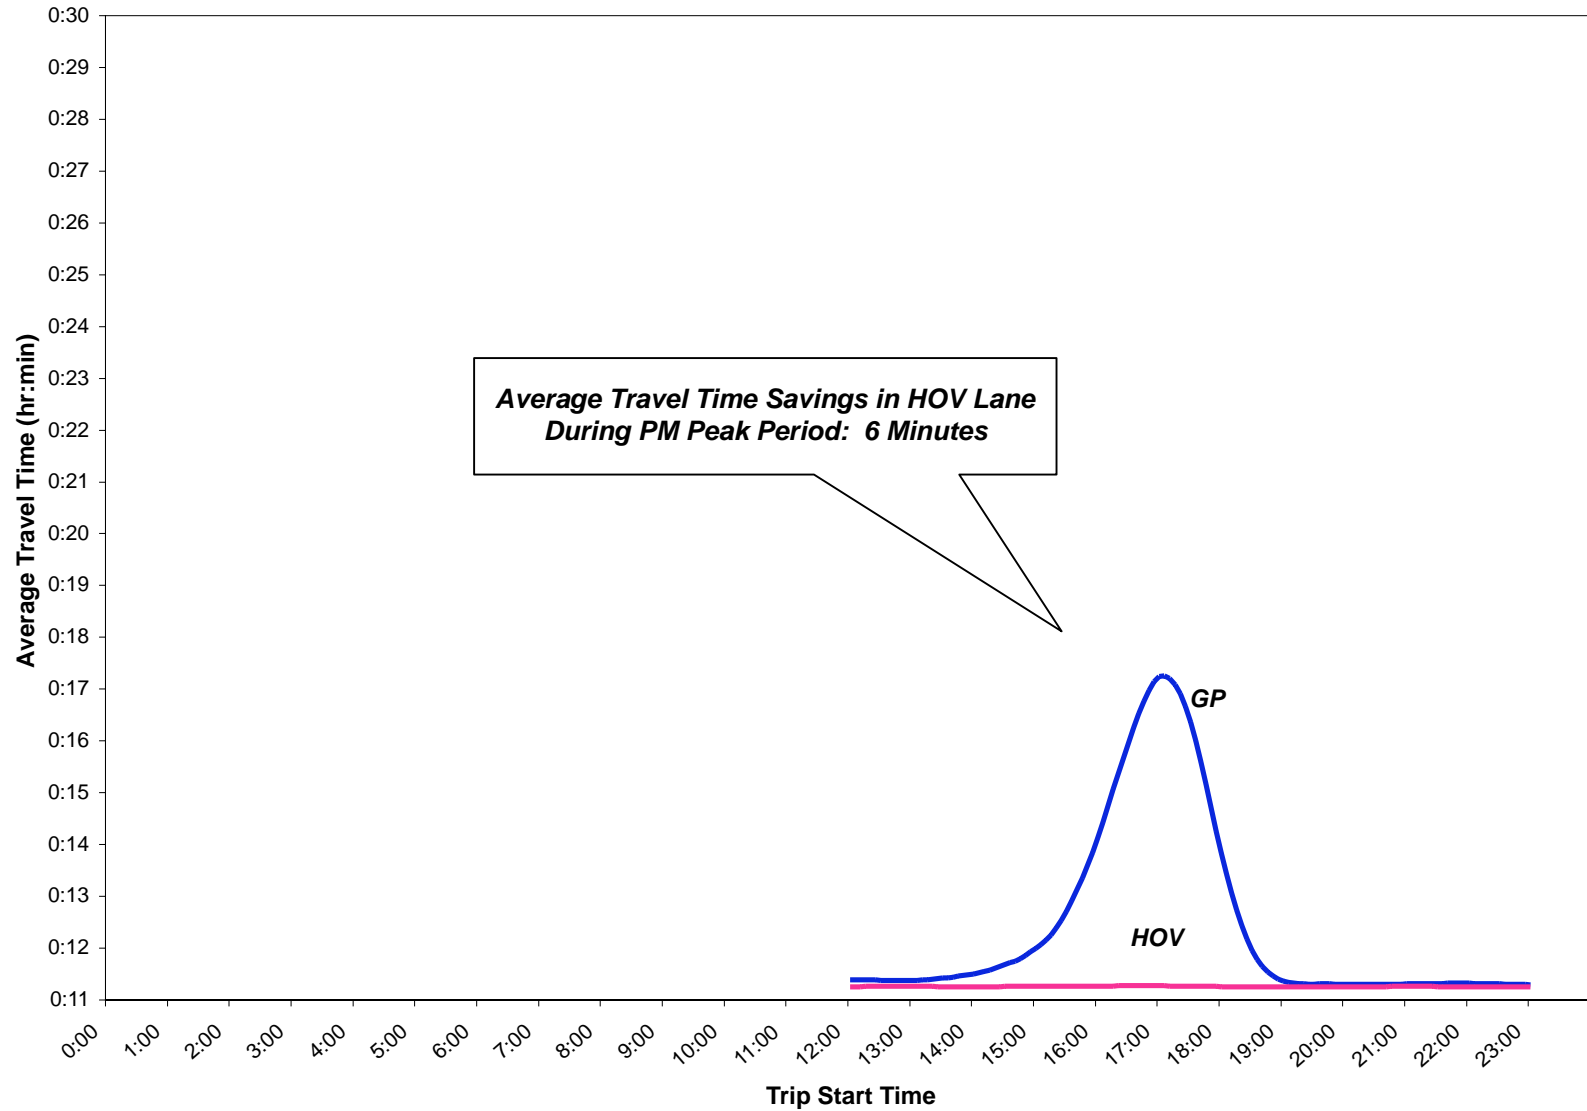

Northbound, Northgate to 112th St SW (15.1 miles)

Southbound, SR 526 Interchange to Northgate (16.6 miles)

Northbound, S 298th St to Columbian Way (17.9 miles)

Eastbound, Mt. Baker Tunnel to 193rd PL SE (11.3 miles)

Westbound, SR 900 to 23rd Ave S (12.3 miles)

Northbound, Bellevue CBD to SR 524 (16.0 miles)

Southbound, SR 524 Interchange to Bellevue CBD (16.0 miles)

Northbound, Andover Park E to Bellevue CBD (12.9 miles)

Southbound, Bellevue CBD to Andover Park E (12.9 miles)

Northbound, 15th St NW to S 34th St (9.2 miles)

Southbound, S 23rd St to 43rd St NW (8.2 miles)

Eastbound, I-405 to NE 51st St (3.9 miles)

Westbound, W Lk Sammamish Pkwy to 84th Ave (7.0 miles)