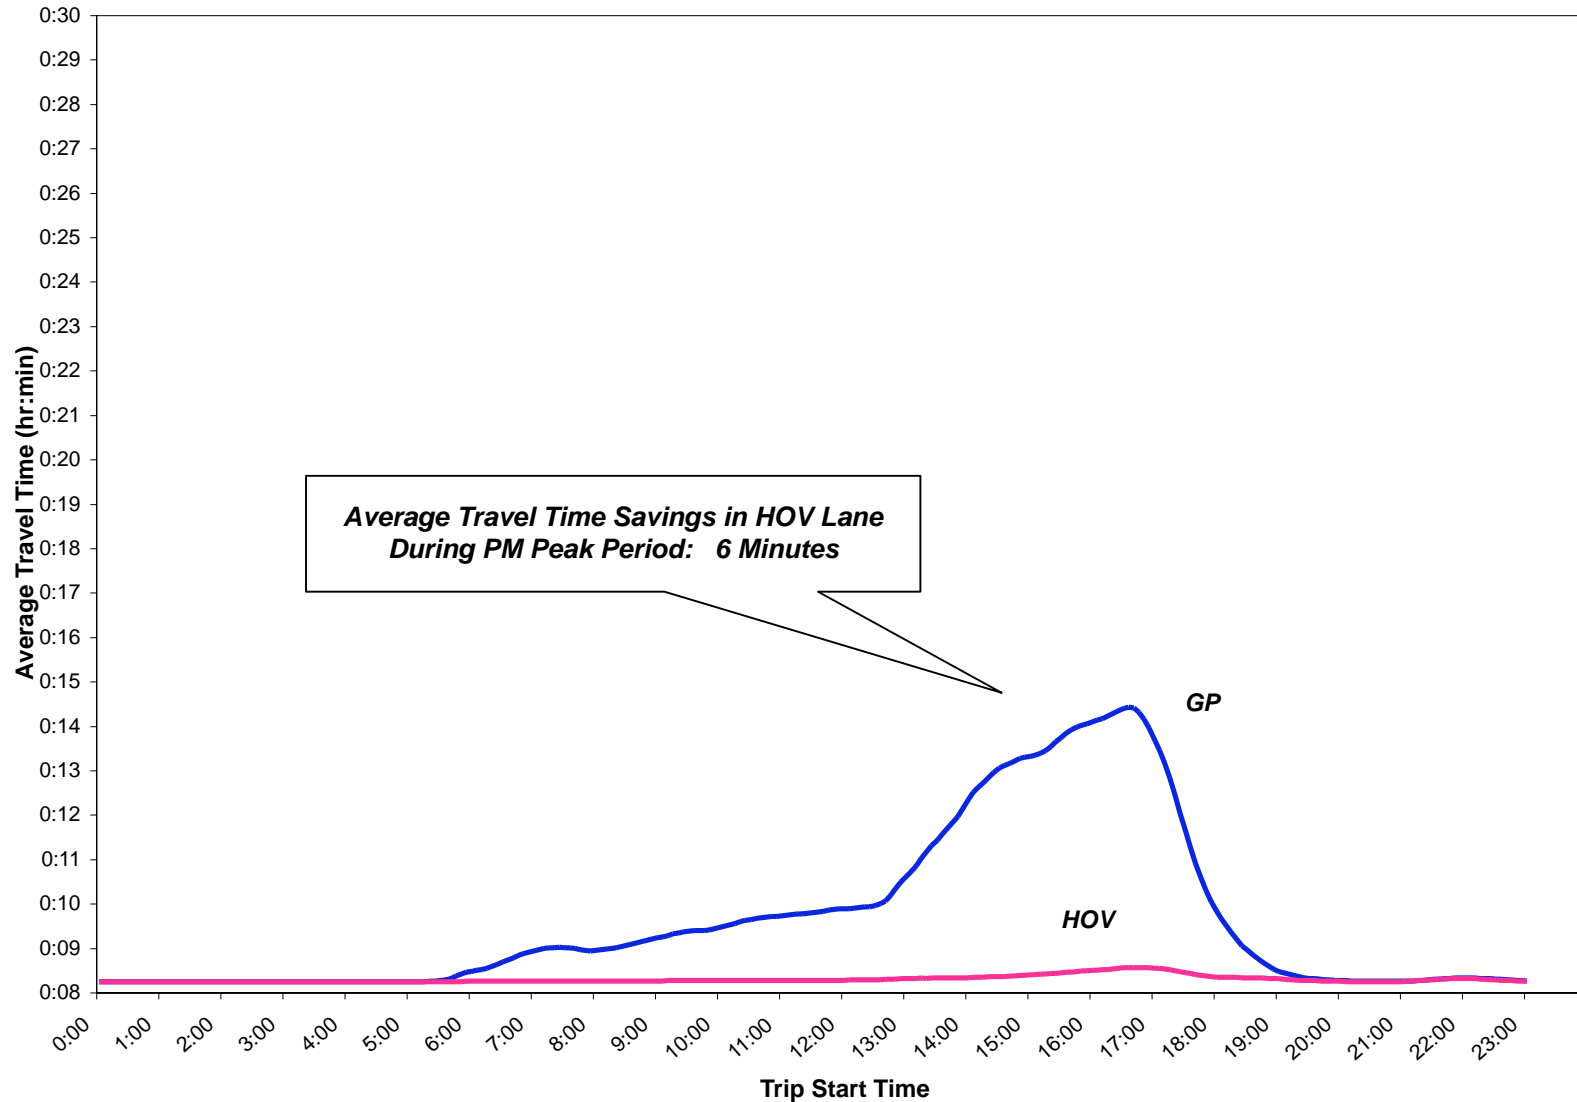

Northbound, Northgate to 112th St SW (15.1 miles)

Southbound, SR 526 Interchange to Northgate (16.6 miles)

Northbound, S 298th St to Columbian Way (17.9 miles)

Eastbound, Mt. Baker Tunnel to 193rd PL SE (11.3 miles)

Westbound, SR 900 to 23rd Ave S (12.3 miles)

Northbound, Bellevue CBD to SR 524 (16.0 miles)

Southbound, SR 524 Interchange to Bellevue CBD (16.0 miles)

Northbound, Andover Park E to Bellevue CBD (12.9 miles)

Southbound, Bellevue CBD to Andover Park E (12.9 miles)

Northbound, 15th St NW to S 34th St (9.2 miles)

Southbound, S 23rd St to 43rd St NW (8.2 miles)

Eastbound, I-405 to NE 51st St (3.9 miles)

Westbound, W Lk Sammamish Pkwy to 84th Ave (7.0 miles)