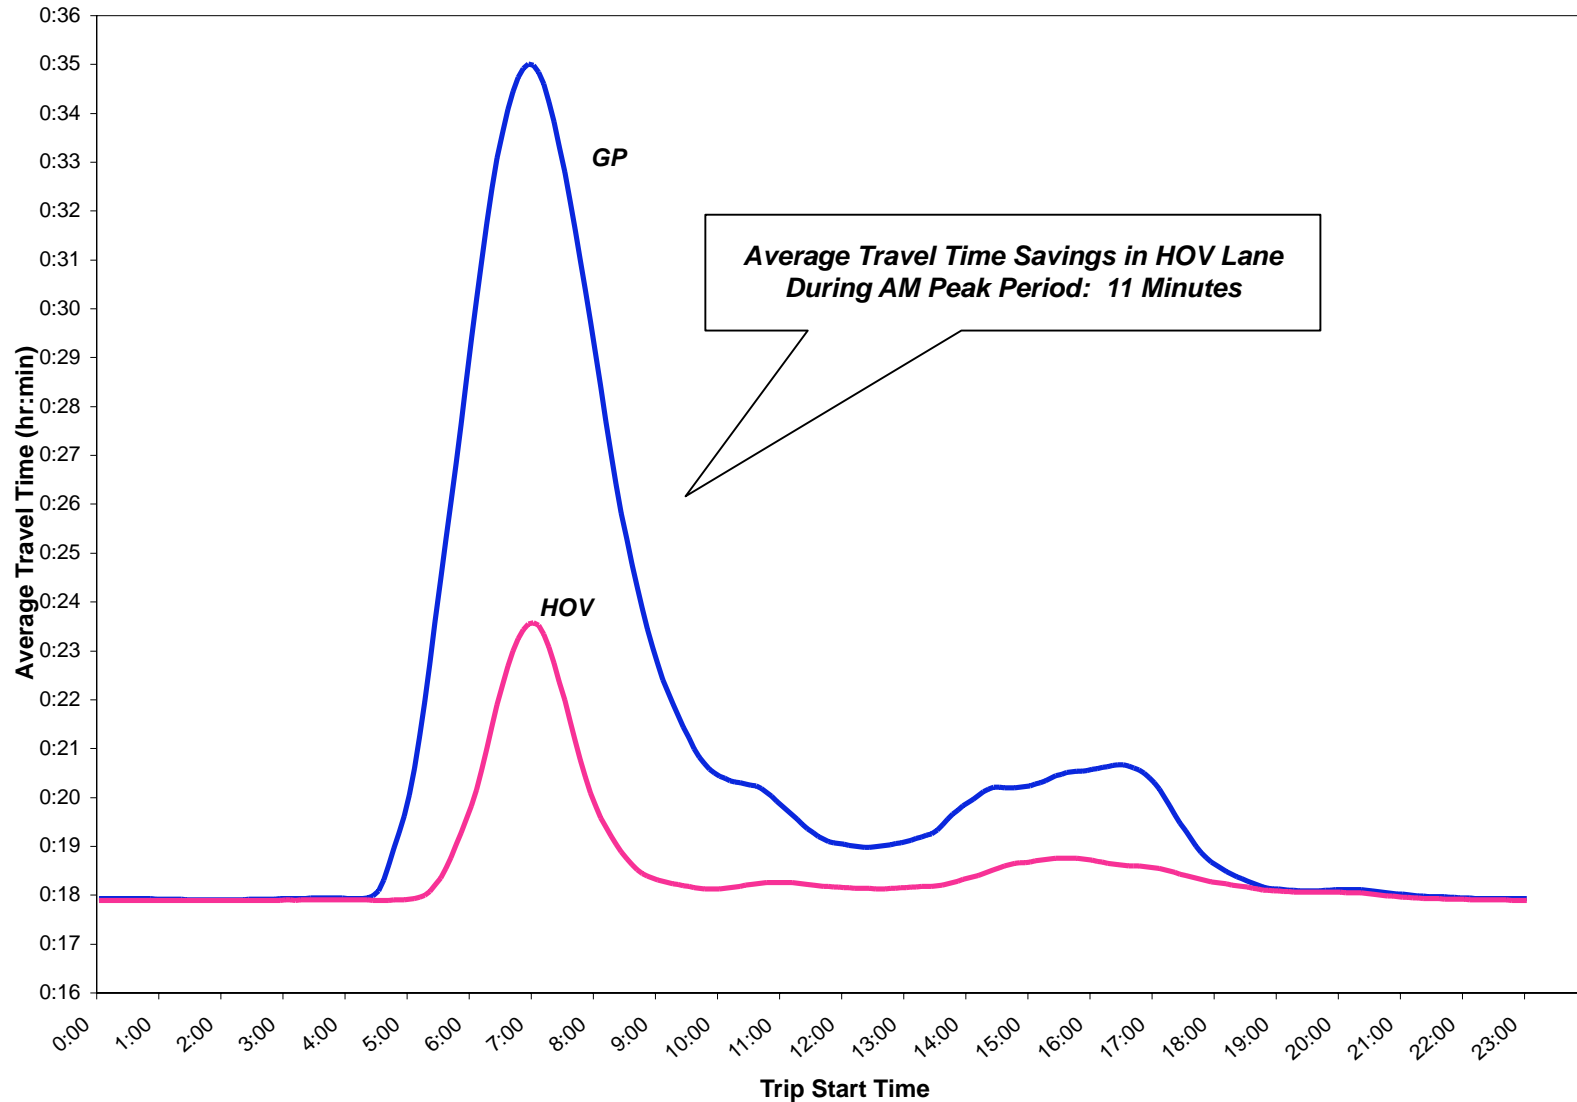

Northbound, Northgate to 112th St SW (15.1 miles)

Southbound, SR 526 Interchange to Northgate (16.6 miles)

Northbound, S 298th St to Columbian Way (17.9 miles)

Eastbound, Mt. Baker Tunnel to 193rd PL SE (11.3 miles)

Westbound, SR 900 to 23rd Ave S (12.3 miles)

Northbound, Bellevue CBD to SR 524 (16.0 miles)

Southbound, SR 524 Interchange to Bellevue CBD (16.0 miles)

Northbound, Andover Park E to Bellevue CBD (12.9 miles)

Southbound, Bellevue CBD to Andover Park E (12.9 miles)

Northbound, 15th St NW to S 34th St (9.2 miles)

Southbound, S 23rd St to 43rd St NW (8.2 miles)

Eastbound, I-405 to NE 51st St (3.9 miles)

Westbound, W Lk Sammamish Pkwy to 84th Ave (7.0 miles)