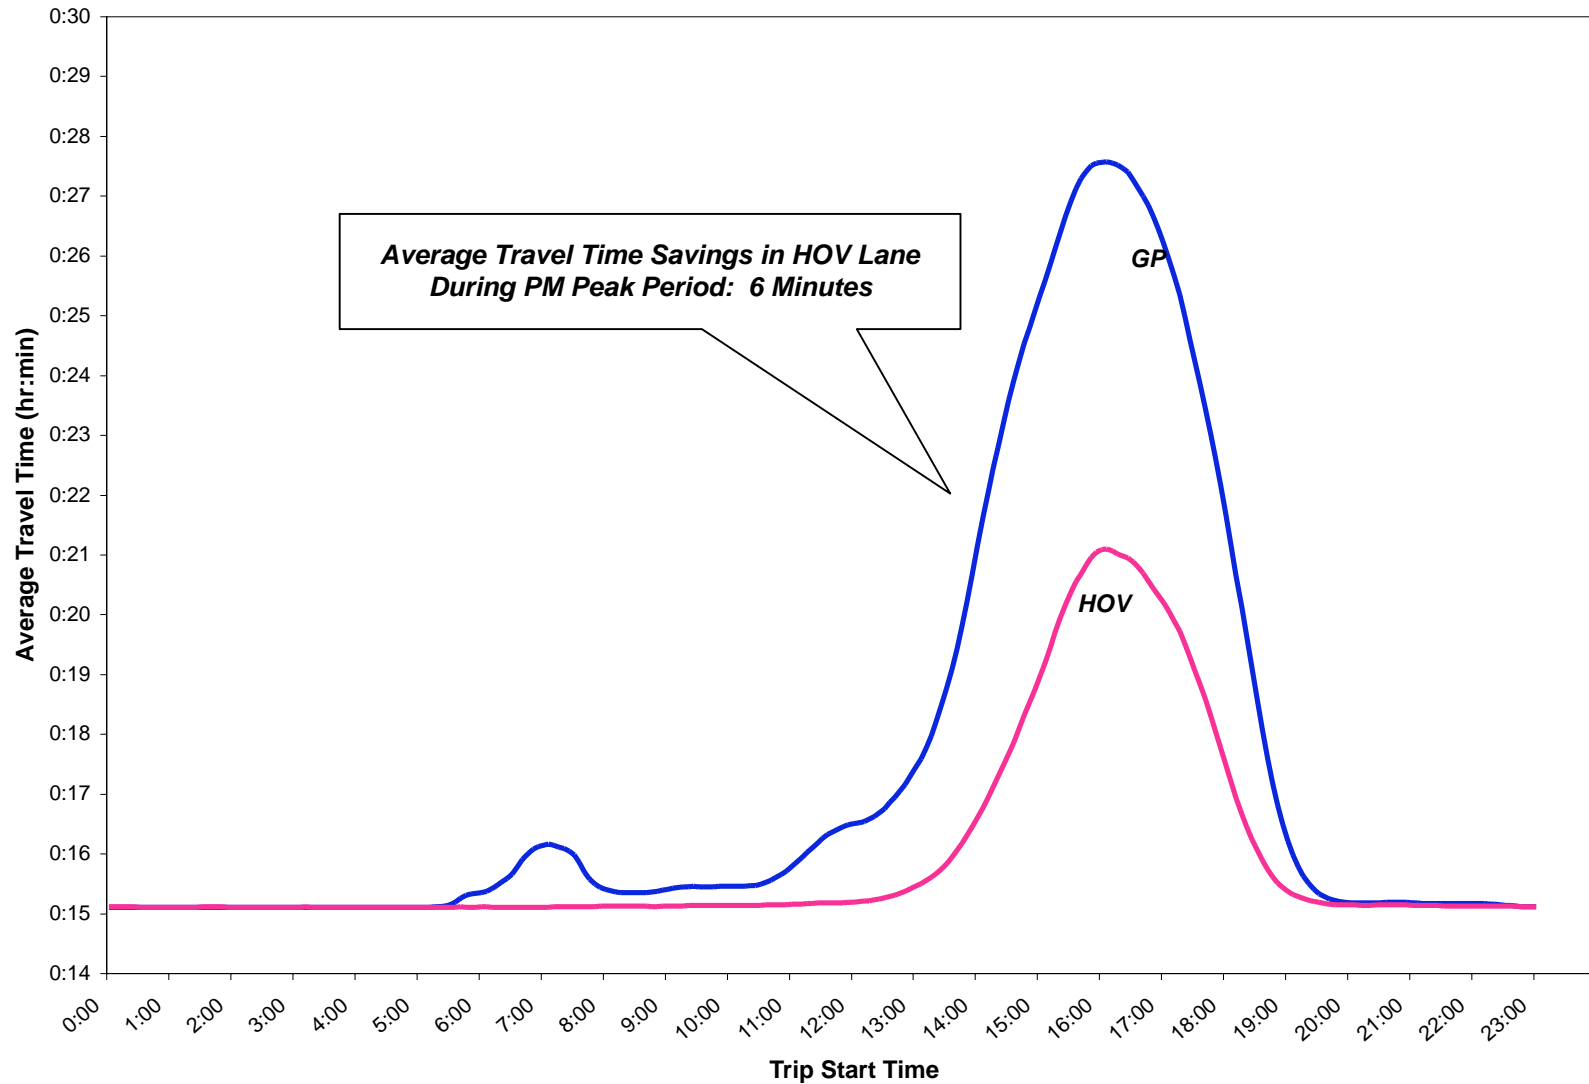

Northbound, Northgate to 112th St SW (15.1 miles)

Southbound, SR 526 Interchange to Northgate (16.6 miles)

Northbound, S 298th St to Columbian Way (17.9 miles)

Eastbound, Mt. Baker Tunnel to 193rd PL SE (11.3 miles)

Westbound, SR 900 to 23rd Ave S (12.3 miles)

Northbound, Bellevue CBD to SR 524 (16.0 miles)

Southbound, SR 524 Interchange to Bellevue CBD (16.0 miles)

Northbound, Andover Park E to Bellevue CBD (12.9 miles)

Southbound, Bellevue CBD to Andover Park E (12.9 miles)

Northbound, 15th St NW to S 34th St (9.2 miles)

Southbound, S 23rd St to 43rd St NW (8.2 miles)

Eastbound, I-405 to NE 51st St (3.9 miles)

Westbound, W Lk Sammamish Pkwy to 84th Ave (7.0 miles)