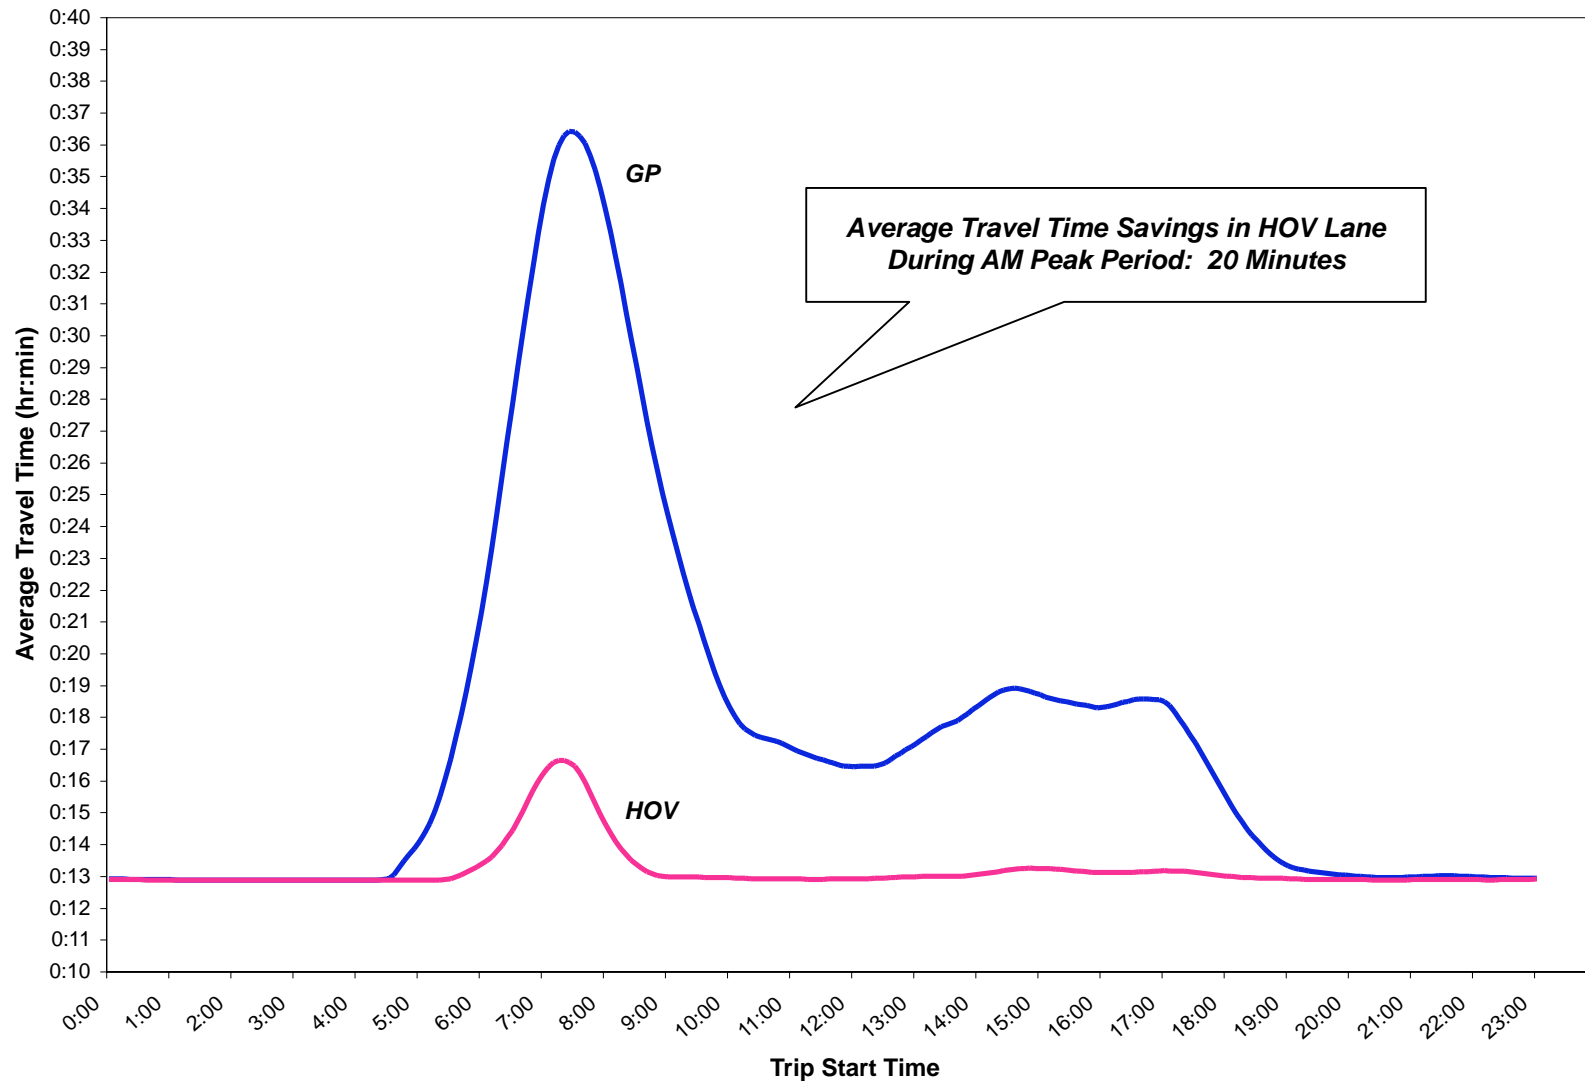

Northbound, Northgate to 112th St SW (15.1 miles)

Southbound, SR 526 Interchange to Northgate (16.6 miles)

Northbound, S 298th St to Columbian Way (17.9 miles)

Eastbound, Mt. Baker Tunnel to 193rd PL SE (11.3 miles)

Westbound, SR 900 to 23rd Ave S (12.3 miles)

Northbound, Bellevue CBD to SR 524 (16.0 miles)

Southbound, SR 524 Interchange to Bellevue CBD (16.0 miles)

Northbound, Andover Park E to Bellevue CBD (12.9 miles)

Southbound, Bellevue CBD to Andover Park E (12.9 miles)

Northbound, 15th St NW to S 34th St (9.2 miles)

Southbound, S 23rd St to 43rd St NW (8.2 miles)

Eastbound, I-405 to NE 51st St (3.9 miles)

Westbound, W Lk Sammamish Pkwy to 84th Ave (7.0 miles)