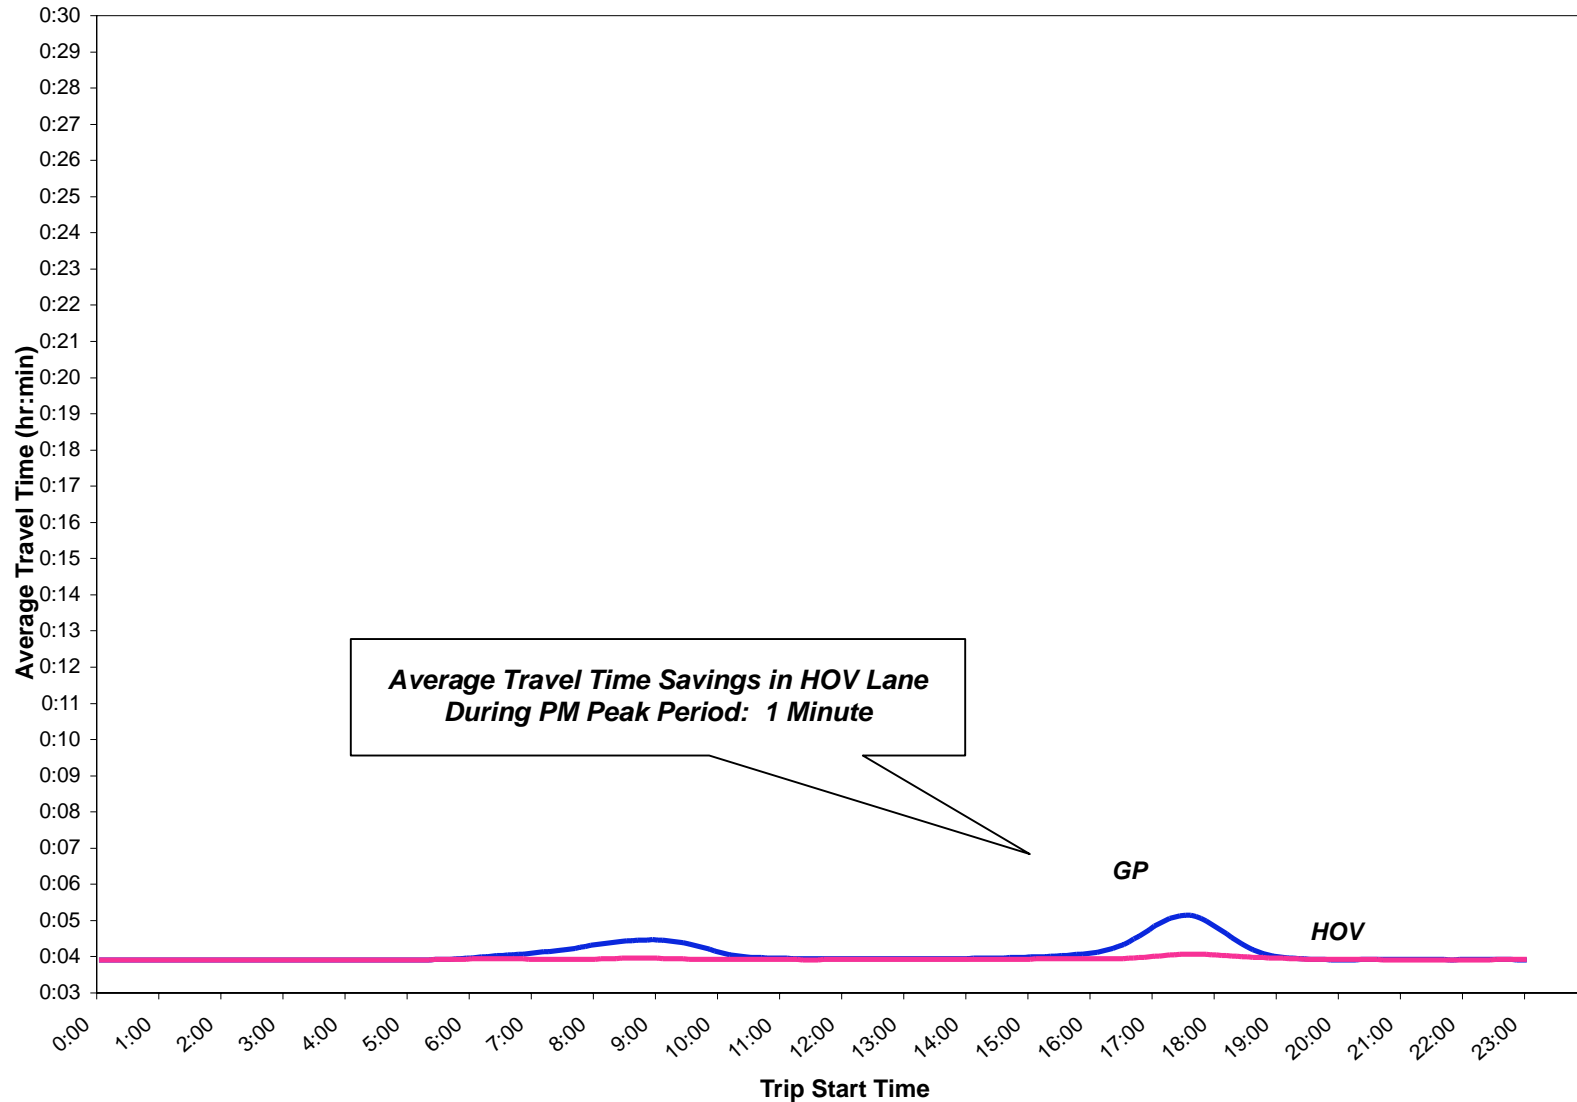

Northbound, Northgate to 112th St SW (15.1 miles)

Southbound, SR 526 Interchange to Northgate (16.6 miles)

Northbound, S 298th St to Columbian Way (17.9 miles)

Eastbound, Mt. Baker Tunnel to 193rd PL SE (11.3 miles)

Westbound, SR 900 to 23rd Ave S (12.3 miles)

Northbound, Bellevue CBD to SR 524 (16.0 miles)

Southbound, SR 524 Interchange to Bellevue CBD (16.0 miles)

Northbound, Andover Park E to Bellevue CBD (12.9 miles)

Southbound, Bellevue CBD to Andover Park E (12.9 miles)

Northbound, 15th St NW to S 34th St (9.2 miles)

Southbound, S 23rd St to 43rd St NW (8.2 miles)

Eastbound, I-405 to NE 51st St (3.9 miles)

Westbound, W Lk Sammamish Pkwy to 84th Ave (7.0 miles)