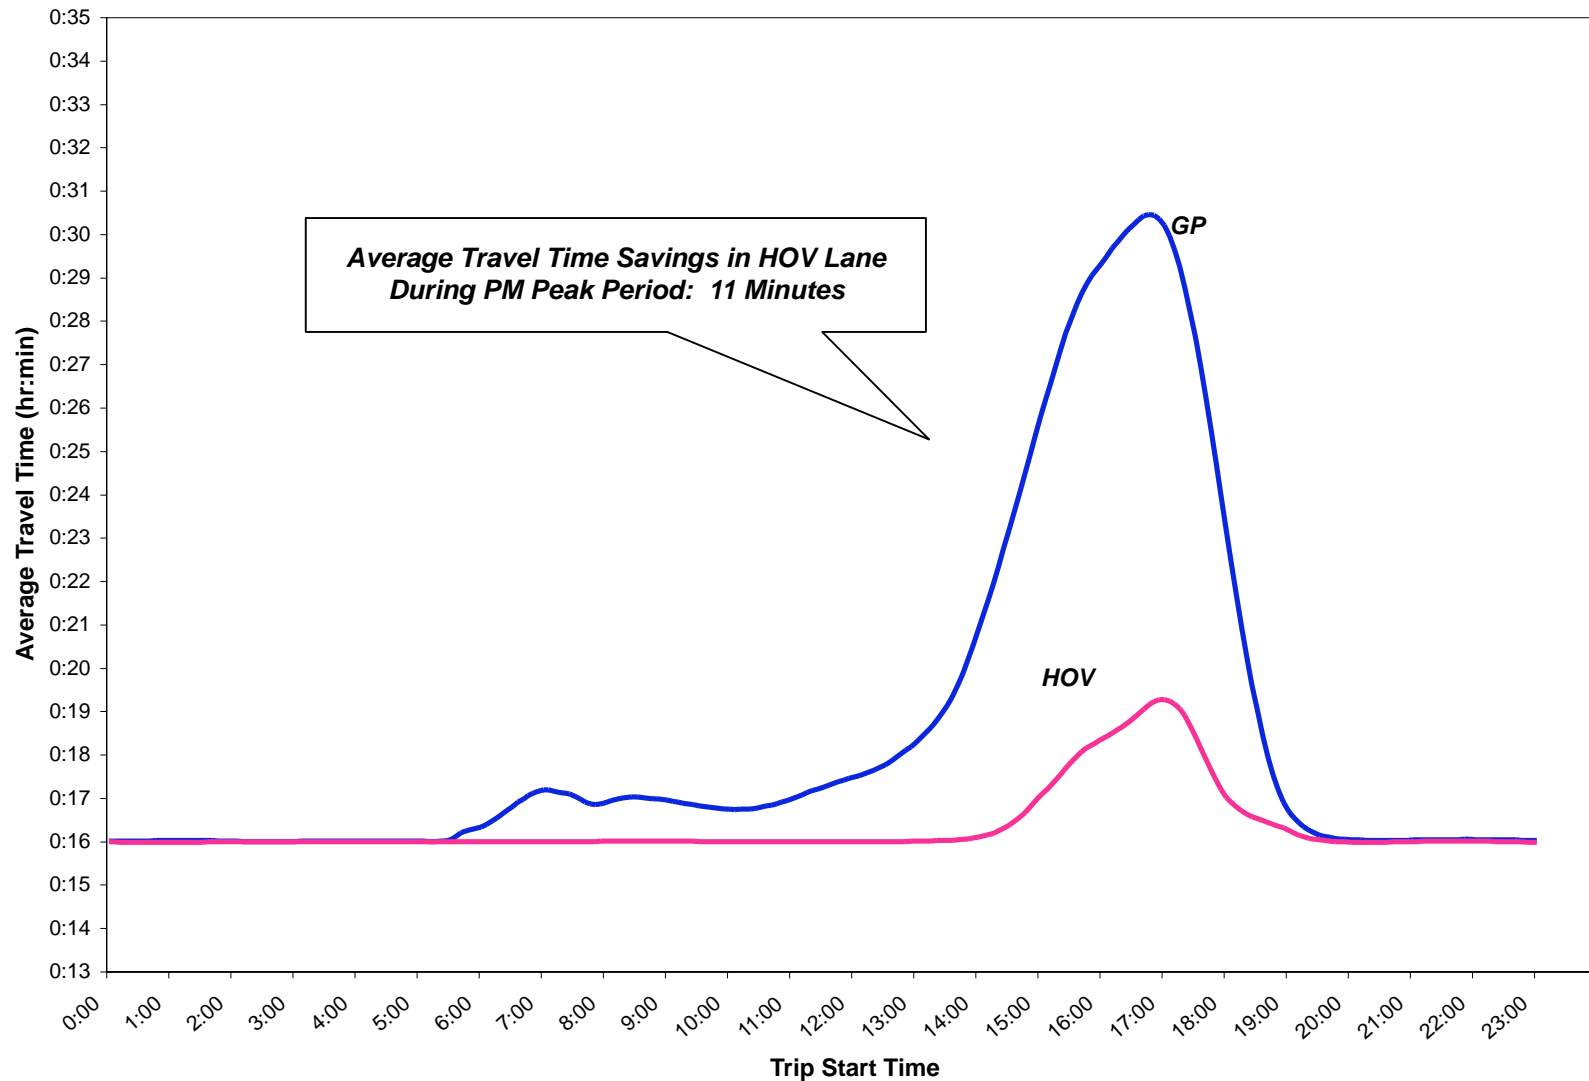

Northbound, Northgate to 112th St SW (15.1 miles)

Southbound, SR 526 Interchange to Northgate (16.6 miles)

Northbound, S 298th St to Columbian Way (17.9 miles)

Eastbound, Mt. Baker Tunnel to 193rd PL SE (11.3 miles)

Westbound, SR 900 to 23rd Ave S (12.3 miles)

Northbound, Bellevue CBD to SR 524 (16.0 miles)

Southbound, SR 524 Interchange to Bellevue CBD (16.0 miles)

Northbound, Andover Park E to Bellevue CBD (12.9 miles)

Southbound, Bellevue CBD to Andover Park E (12.9 miles)

Northbound, 15th St NW to S 34th St (9.2 miles)

Southbound, S 23rd St to 43rd St NW (8.2 miles)

Eastbound, I-405 to NE 51st St (3.9 miles)

Westbound, W Lk Sammamish Pkwy to 84th Ave (7.0 miles)