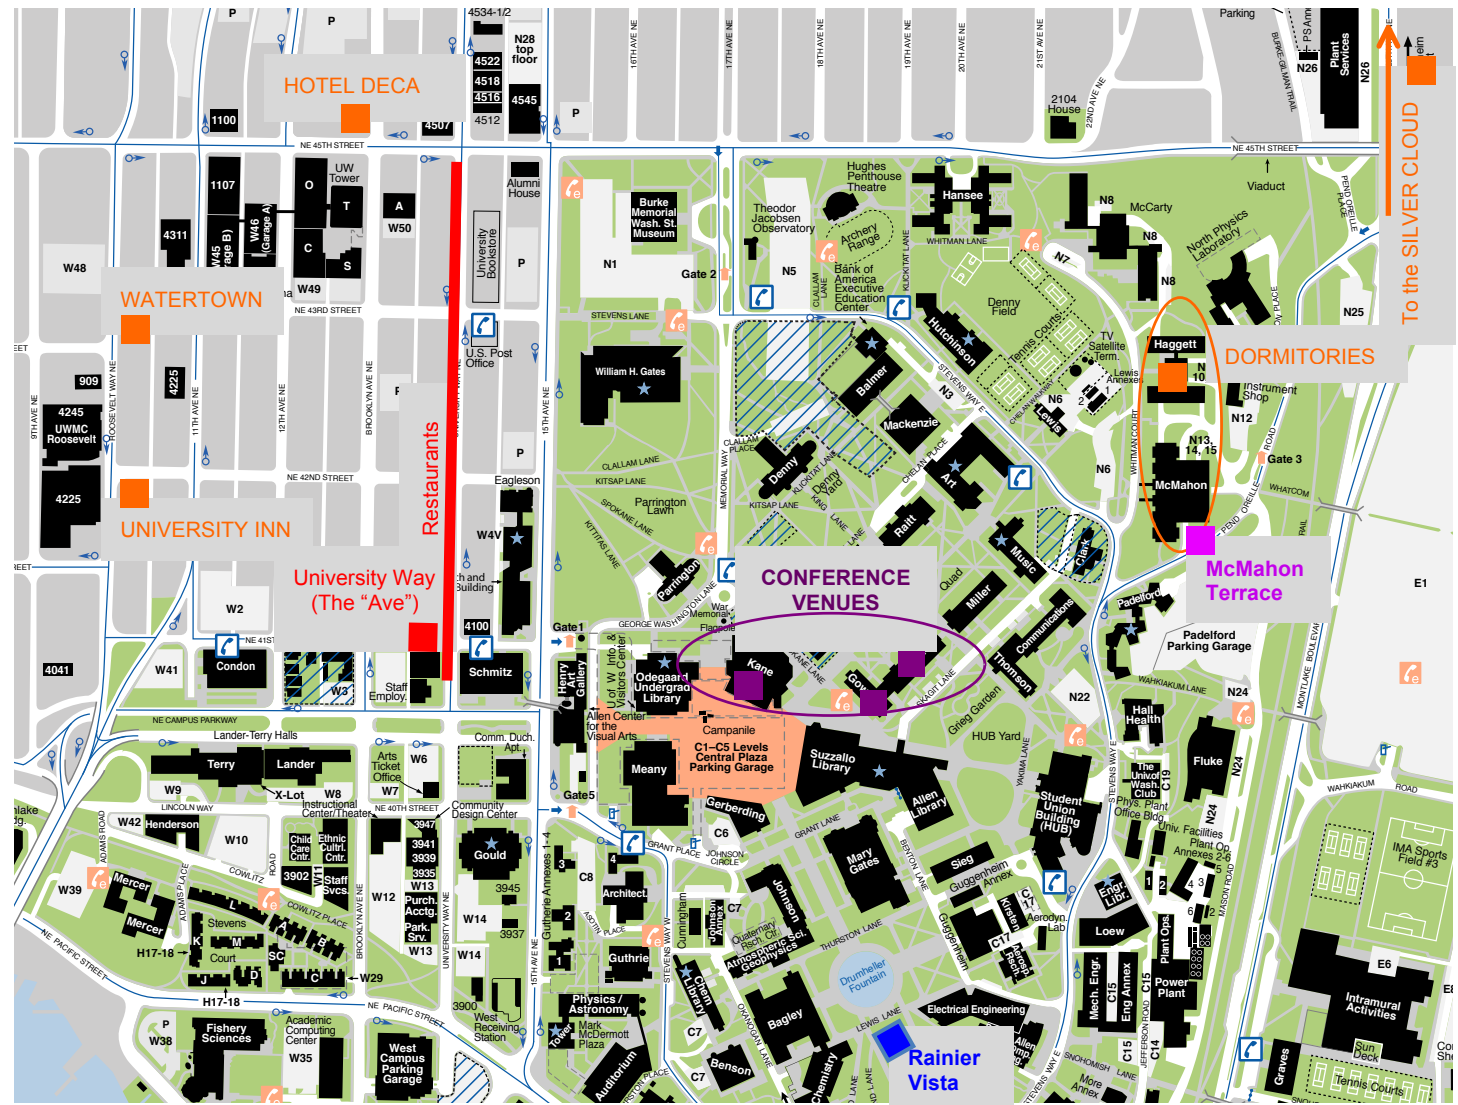

ICMPC11 Housing, Conference Venues and Surrounding Area

- ACCOMMODATIONS - Watertown, University Inn, Hotel Deca, Silver Cloud, Dormitories
- VENUES FOR PRESENTATIONS – Kane Hall, Gowen Hall, Smith Hall (see venue map for more detail)
- OPENING RECEPTION – McMahon Terrace (Monday, 7:00pm)
- LUNCH - University Way ("The Ave") Shops, restaurants
- CLOSING RECEPTION – Rainier Vista (Friday 6:30pm)