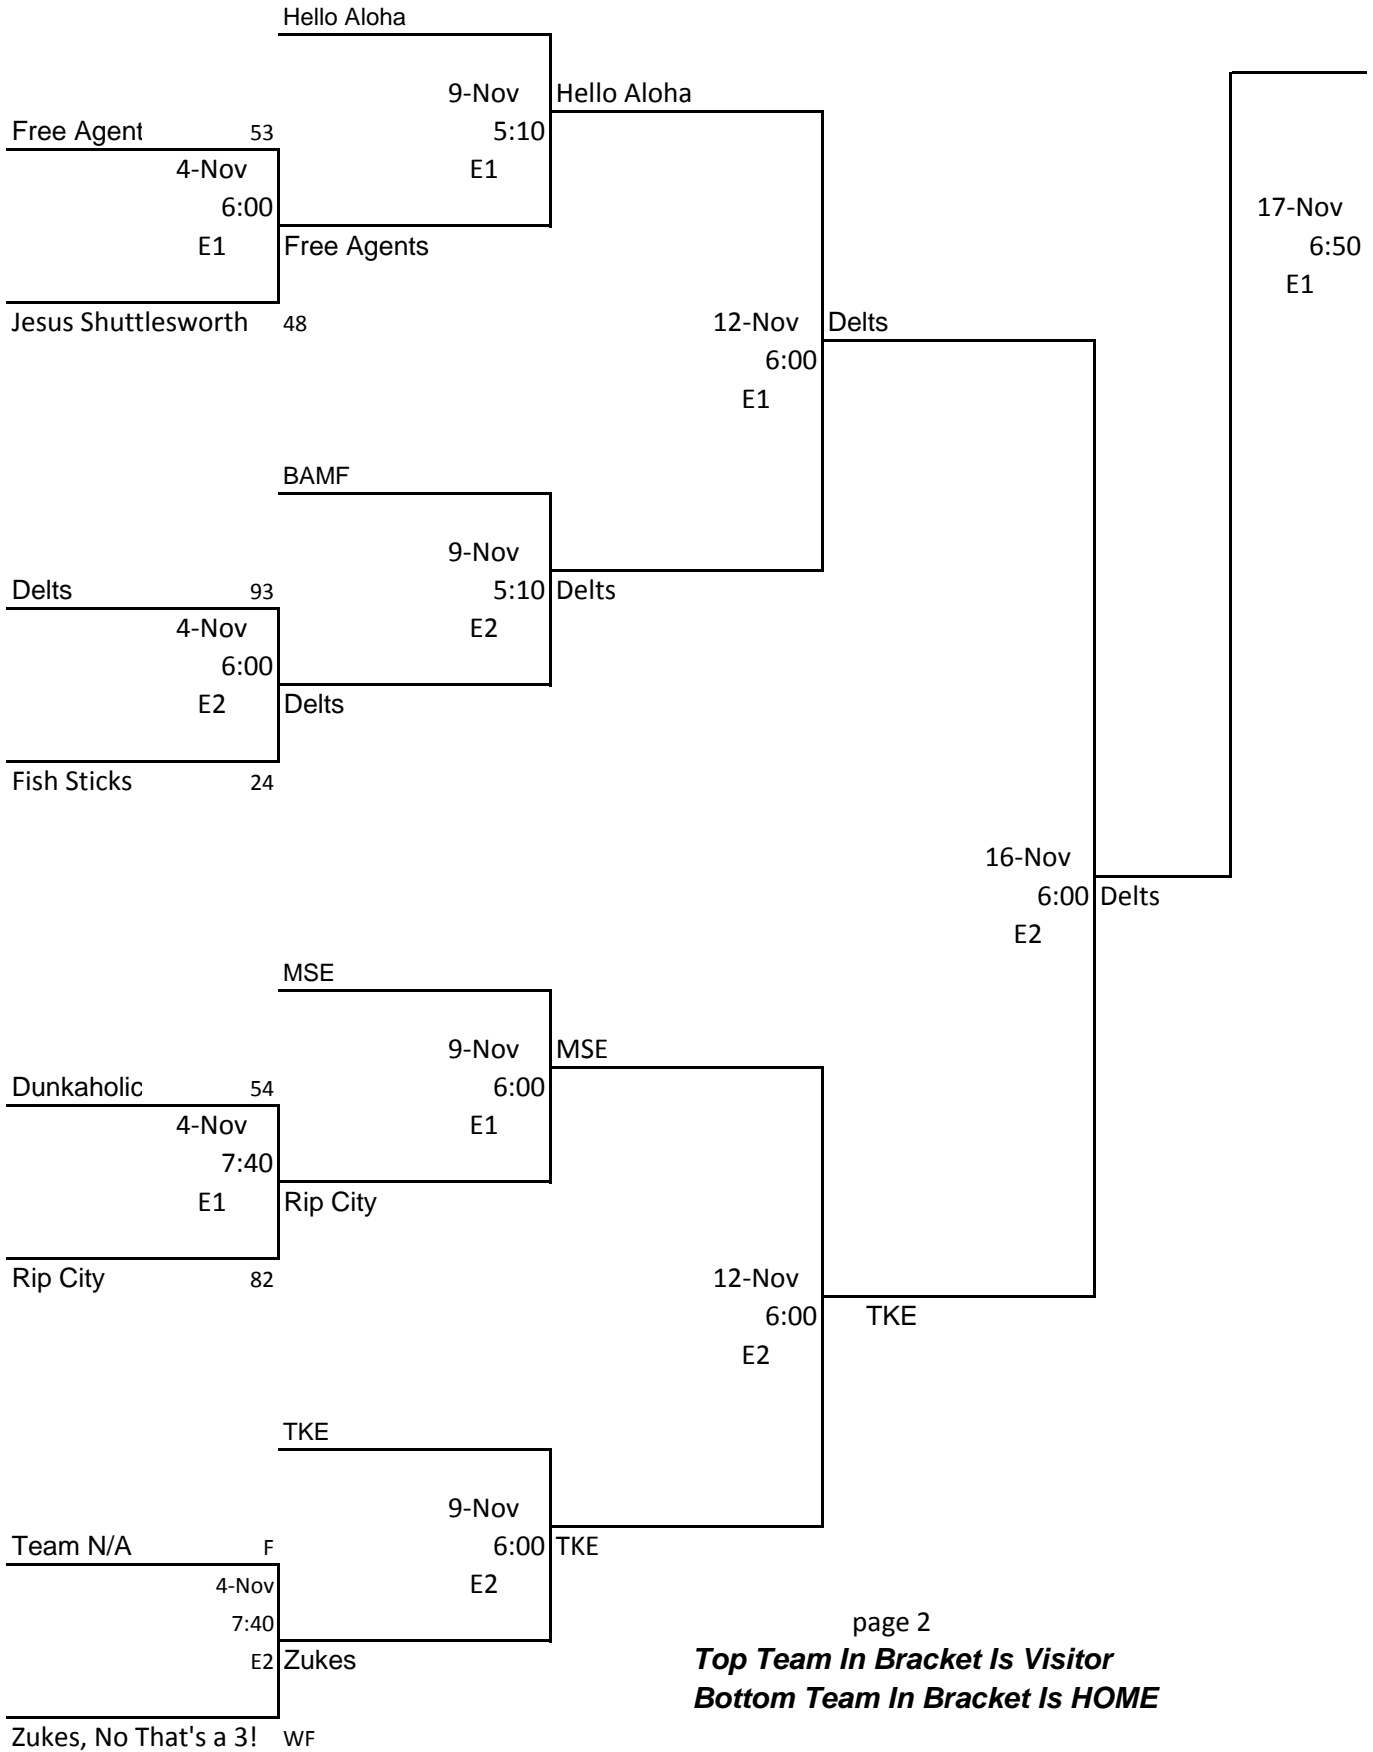

**University of Washington
Department of Recreational Sports
6' Under Basketball Playoffs**

**Top Team In Bracket Is Visitor
Bottom Team In Bracket Is HOME**

**University of Washington
Department of Recreational Sports
6' Under Basketball Playoffs**

**Top Team In Bracket Is Visitor
Bottom Team In Bracket Is HOME**