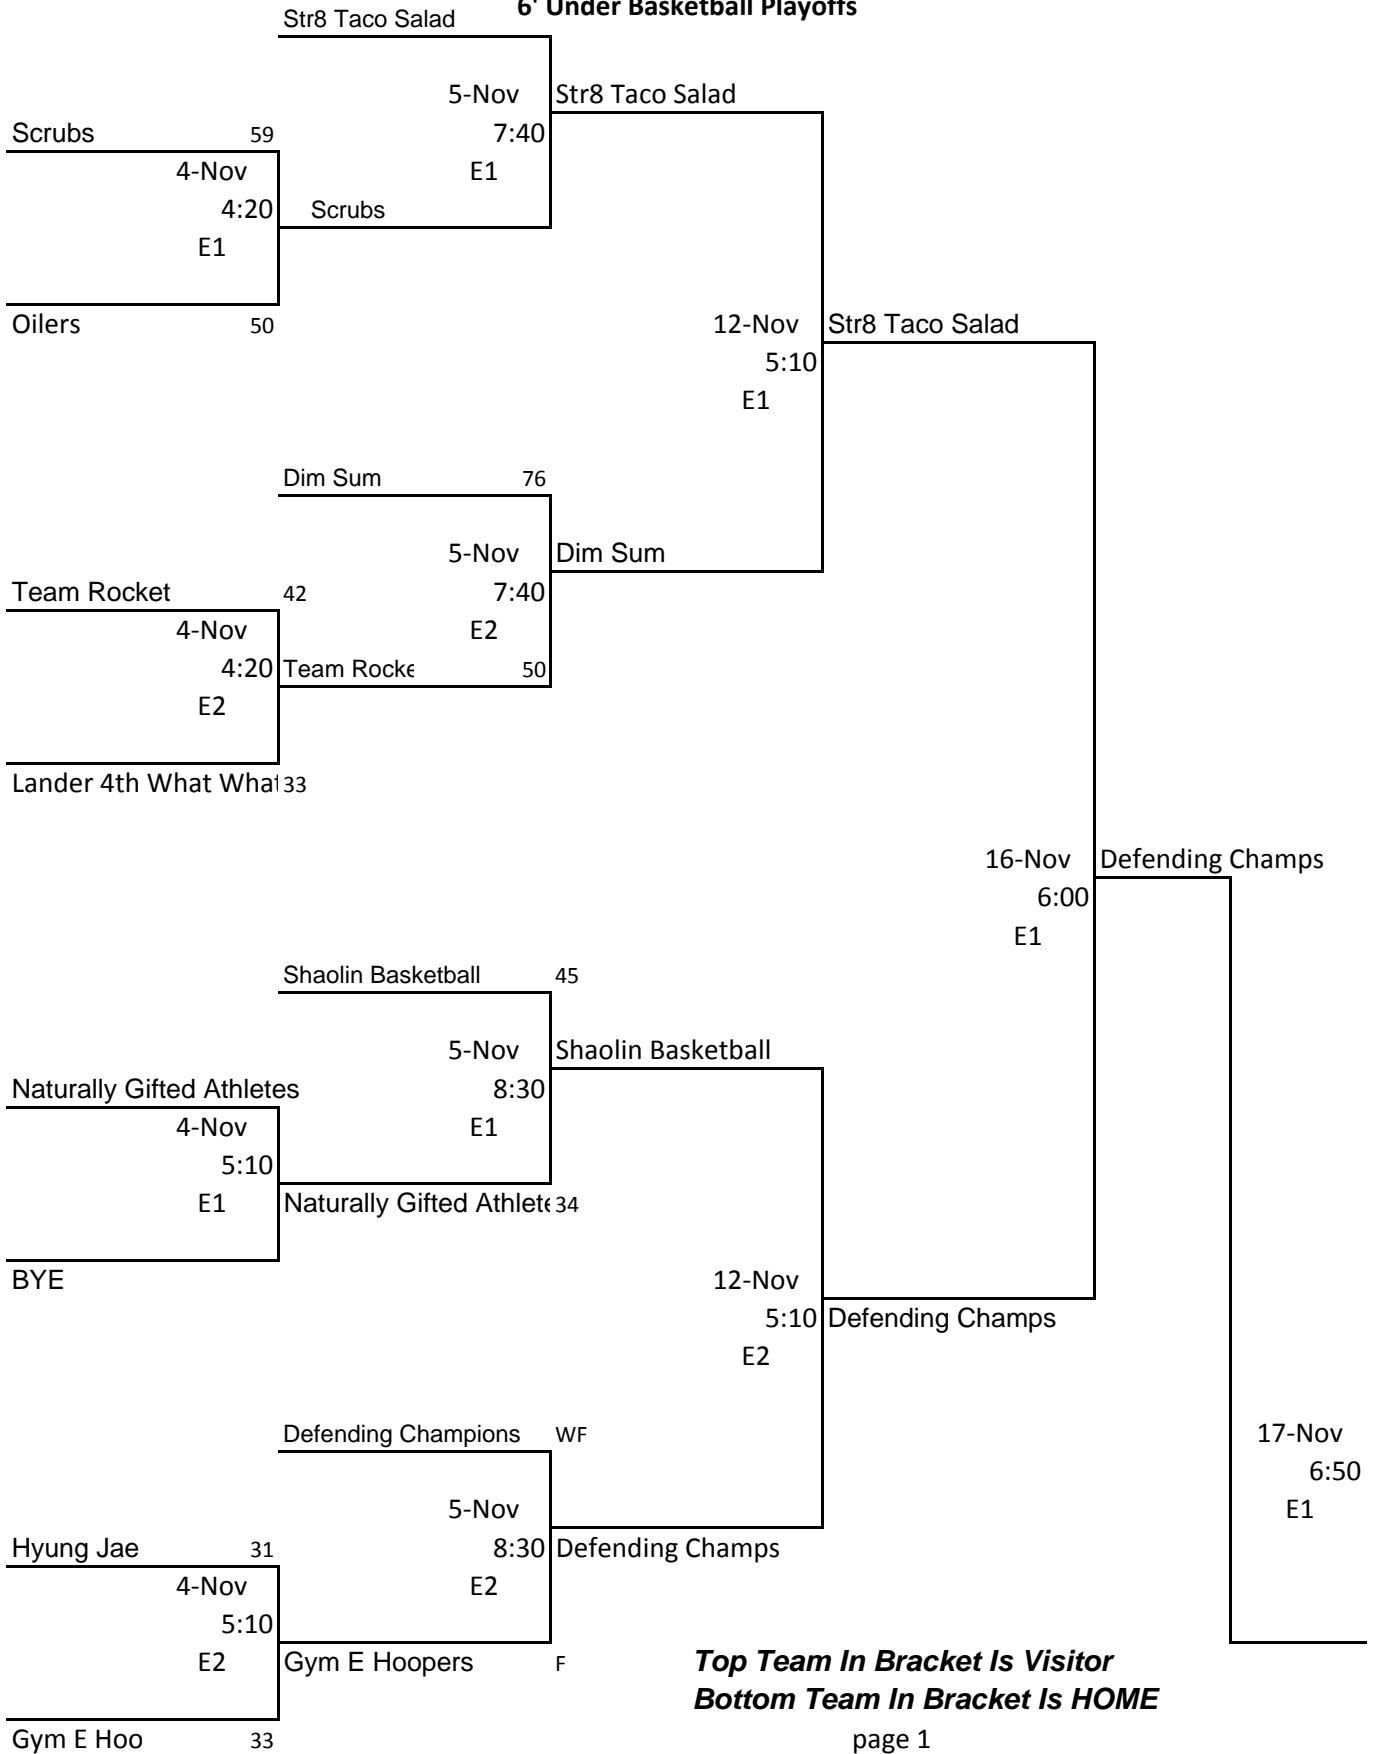

**University of Washington
Department of Recreational Sports
6' Under Basketball Playoffs**

**Top Team In Bracket Is Visitor
Bottom Team In Bracket Is HOME**

**University of Washington
Department of Recreational Sports
6' Under Basketball Playoffs**

**Top Team In Bracket Is Visitor
Bottom Team In Bracket Is HOME**