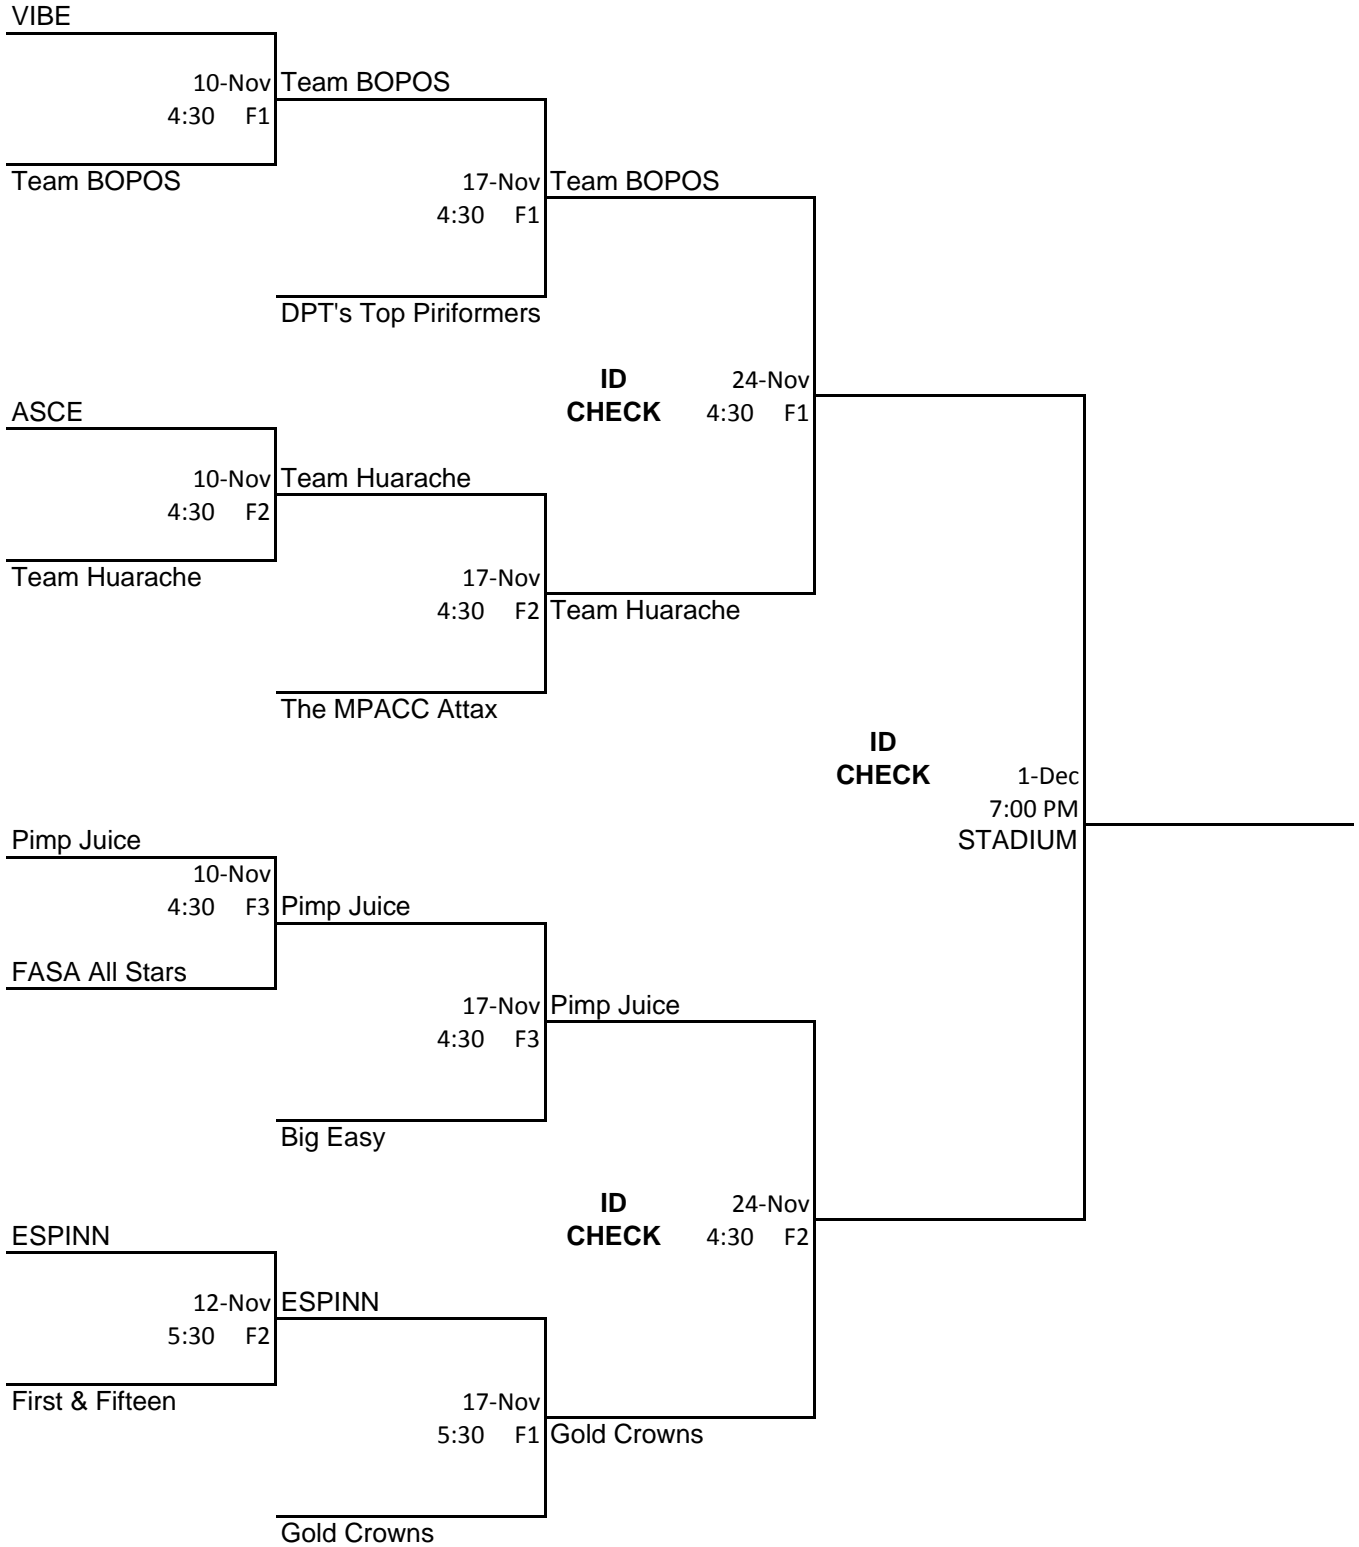

University of Washington
 Department of Recreational Sports Programs
 FLAG FOOTBALL
 CO-REC CASCADE PLAYOFFS

Team on top of bracket is AWAY (dark shirts)
Team on bottom of bracket is HOME (light shirts)