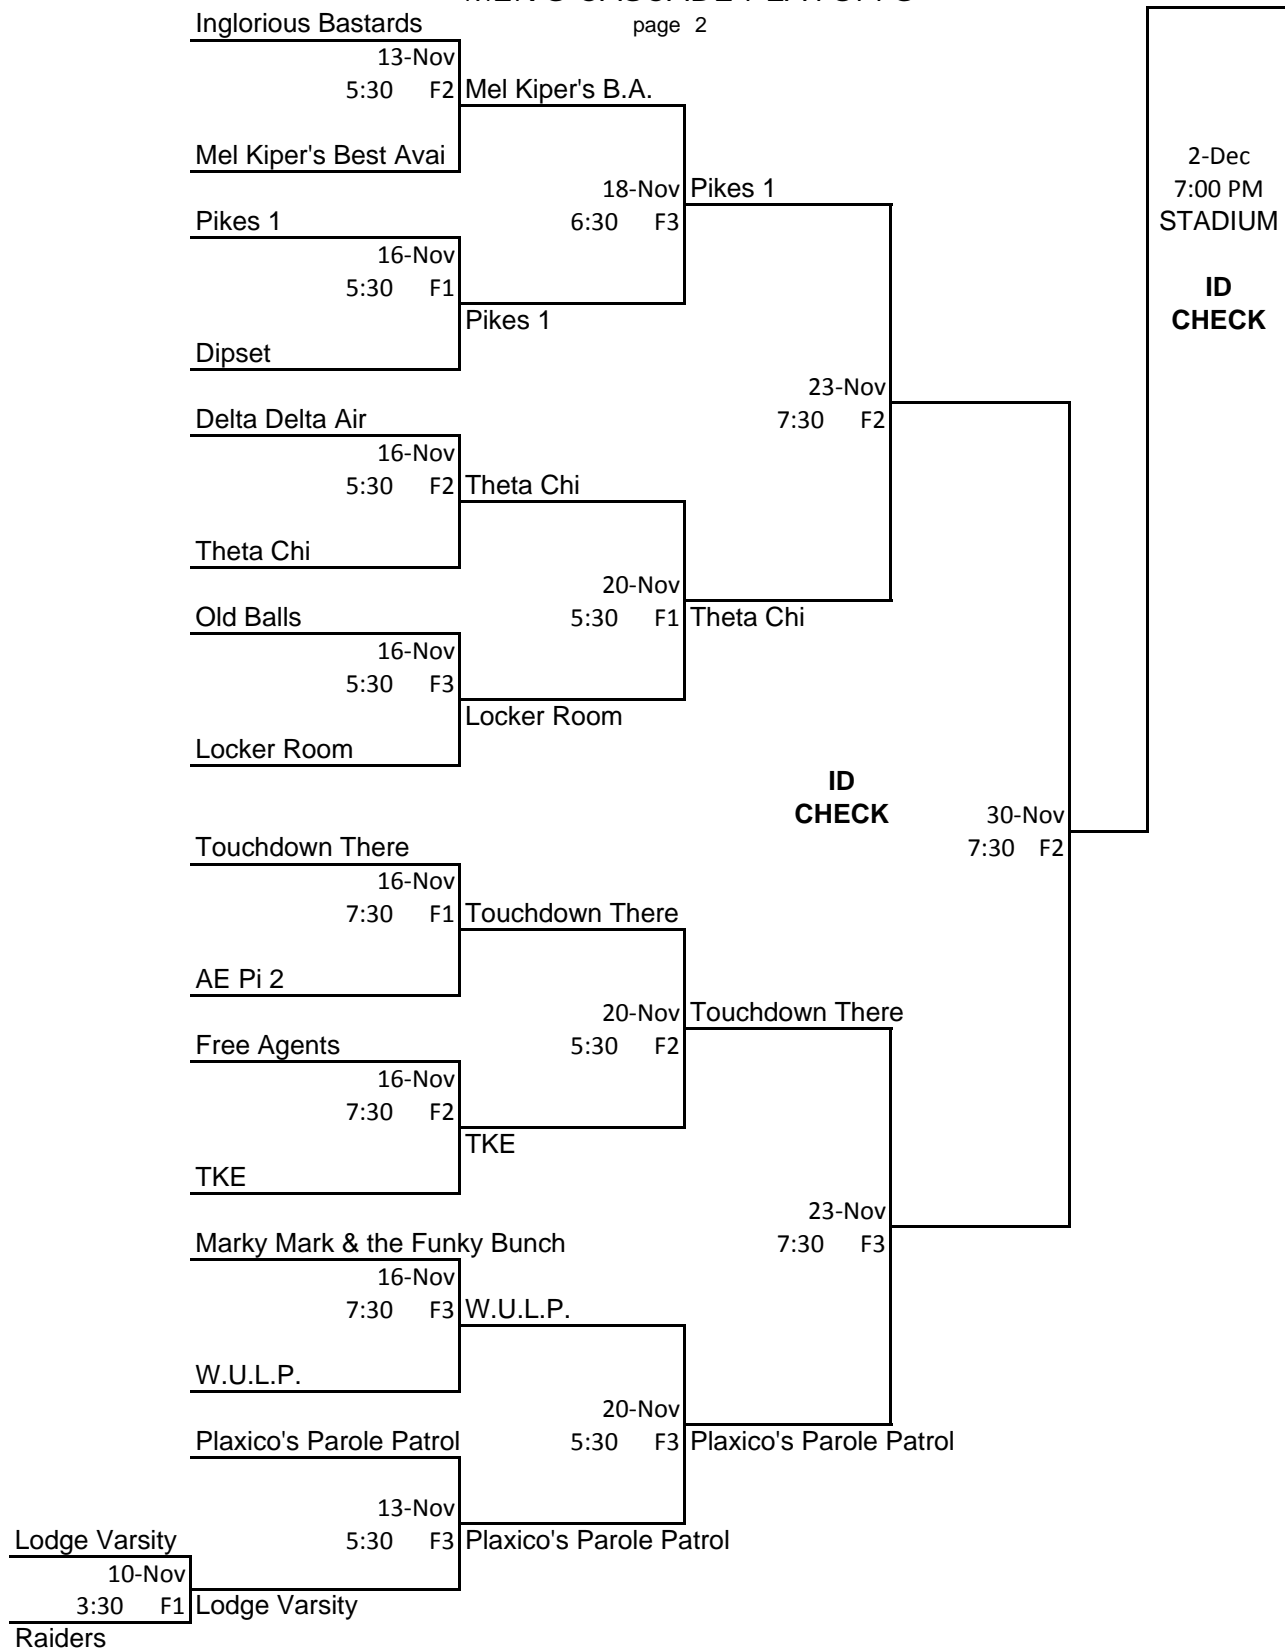

University of Washington
 Department of Recreational Sports Programs

FLAG FOOTBALL

MEN'S CASCADE PLAYOFFS

page 2

Team on top of bracket is AWAY (dark shirts)
 Team on bottom of bracket is HOME (light shirts)