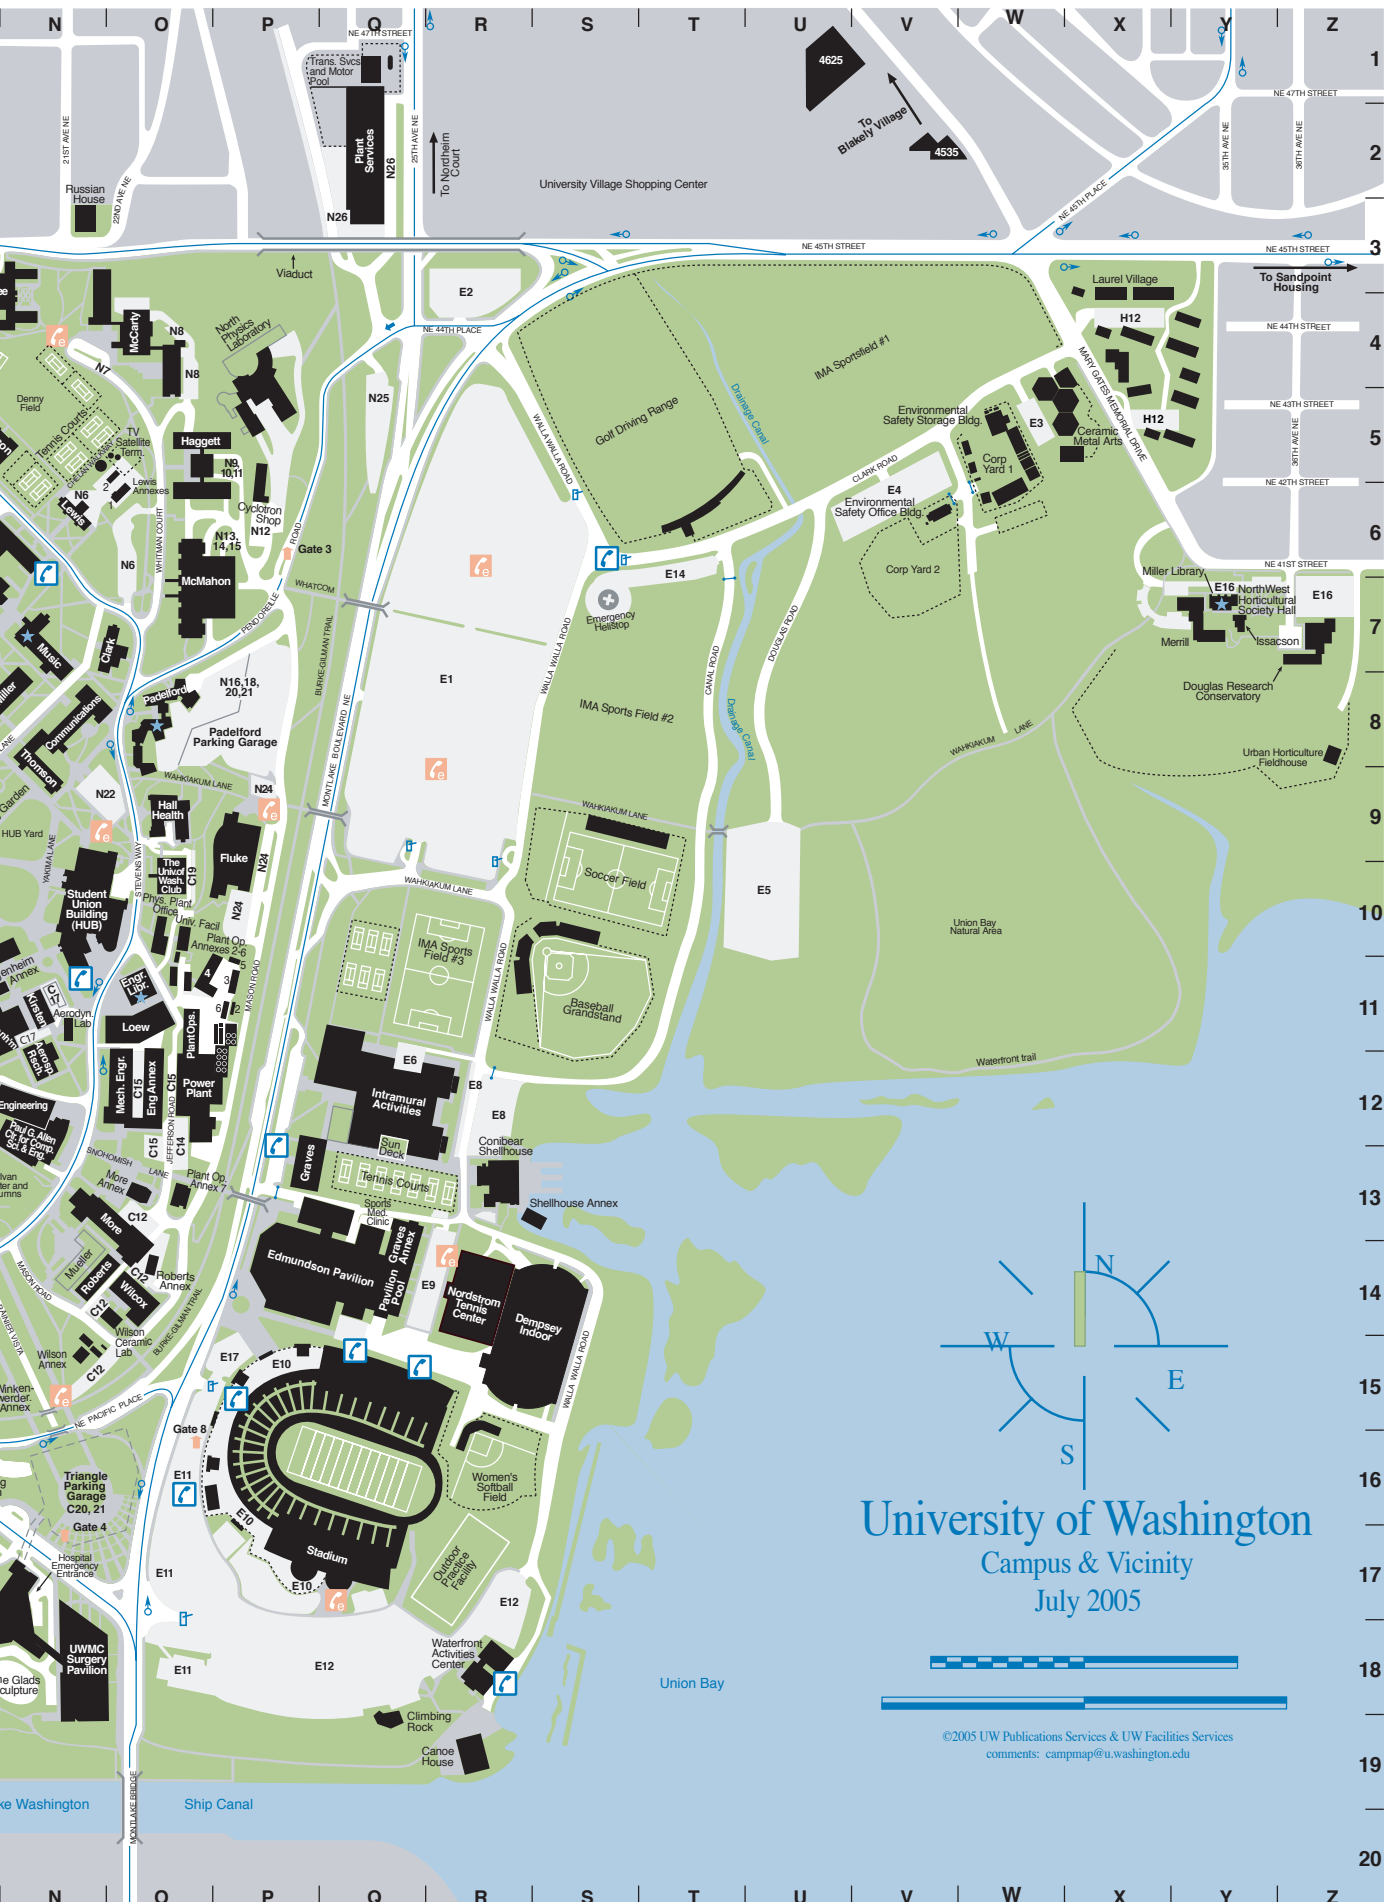

KEY TO MAP SYMBOLS			
	Building		Campus Entrances
	Building (underground)		Bus Stop
	Path/Sidewalk		Bus Route
	Bridge/Overpass		Emergency Phone
	Campus Parking Area		Pay Phone
	Public Parking Area		Branch Library
	Parking (underground)		Bank Machine
	Gatehouse (with emergency phone)		Road Gate
	Automatic Parking Gate		Fence
			Construction Area