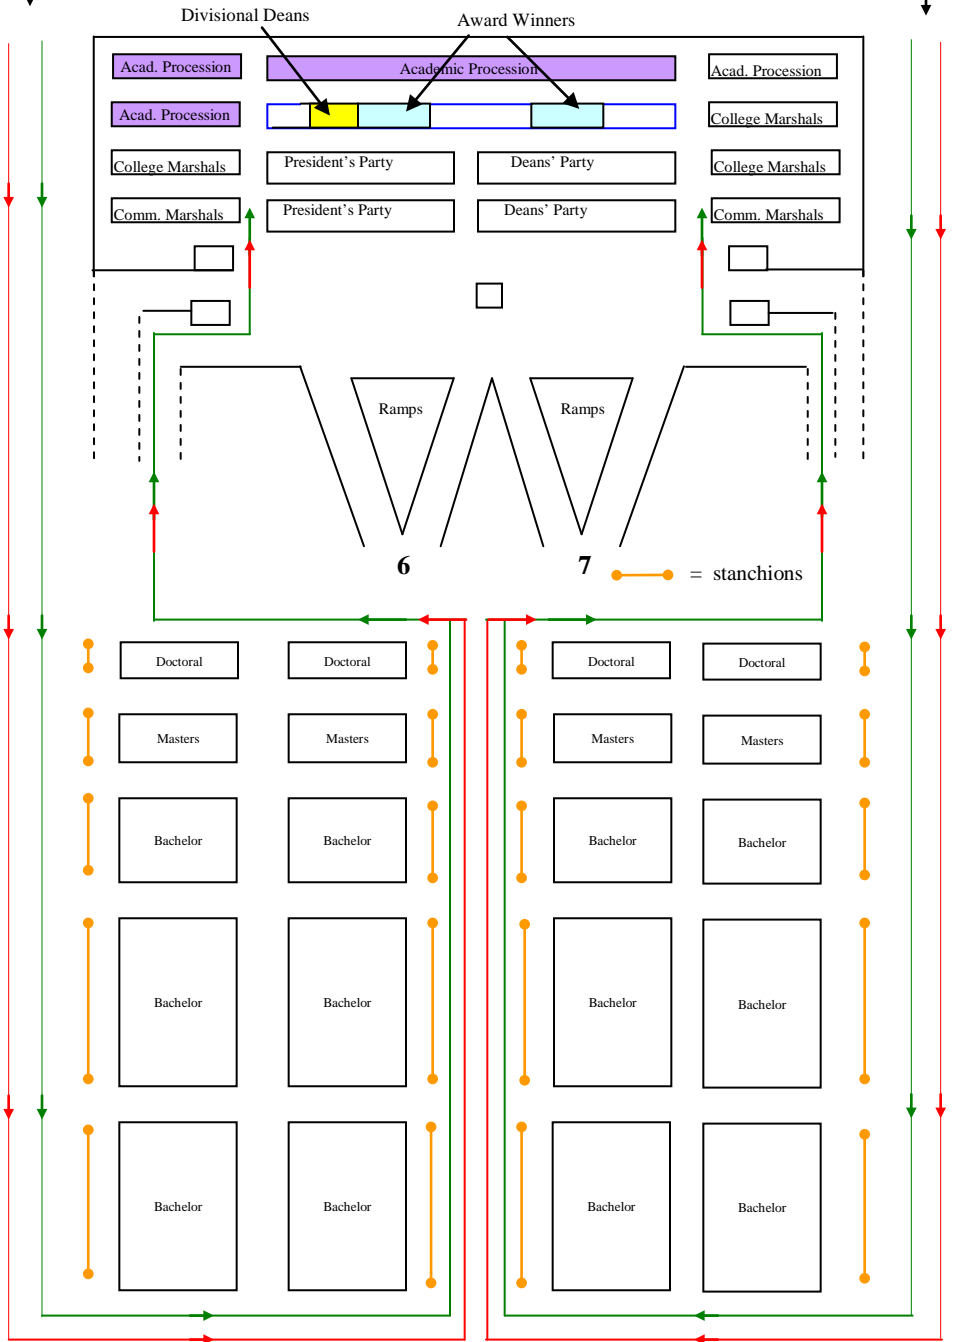

From Dempsey

From the Outdoor Practice Field

Faculty Procession