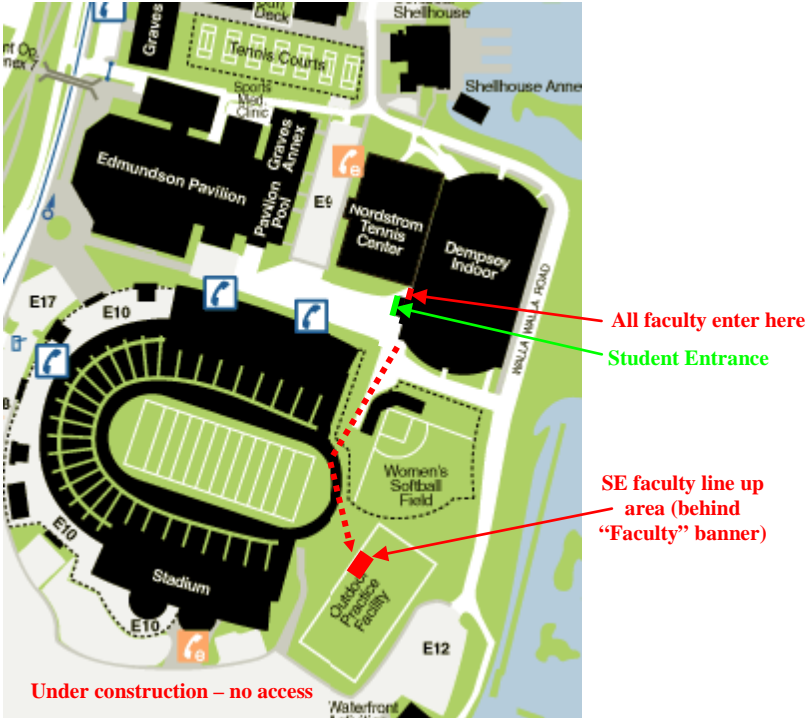

**Schools and Colleges
other than Arts and Sciences
Academic Procession
Southeast Line Up Area**