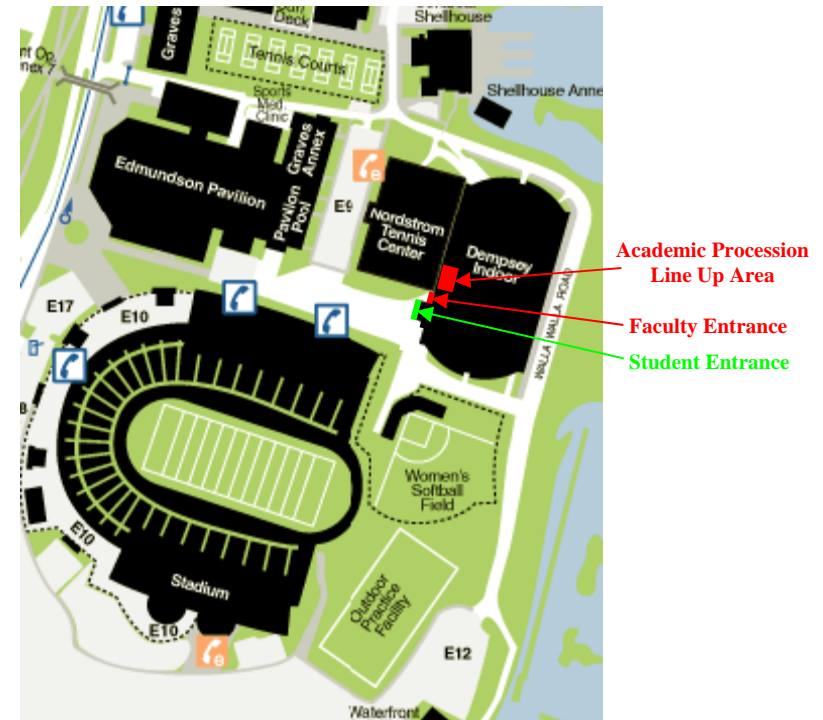

Procession (see diagram, page 3)

The Procession moves promptly at 1:30 p.m. If you arrive late you will need to fall in at the back of the faculty line as we cannot break the order of the procession once it has started. Faculty marshals will lead the procession to the stage. Upon reaching your seat, please sit down. All faculty on stage should rise when the arrival of the President’s party and Deans party is announced. Remain standing until the President’s party has been seated.

A color guard from the Reserve Officers Training Corps will carry the U.S. flag from the back of the stadium down the center aisle. This will be followed by the singing of the national anthem. Please remove your caps for the color guard and the anthem

Recessional (see diagram, page 4)

Rise with the President’s and Deans parties. You will begin moving after the Deans party has left the stage. The stage marshals will direct you. The third row seats will exit first toward their respective side aisles, followed by the fourth row. Each single line will come to the front of the stage and proceed down the two center ramps. From the bottom of the ramp the two lines of faculty will march side by side down the center aisle to the west end of the stadium. From there you may disperse or exit via the tunnel.

College of Arts and Sciences Academic Procession Northeast Line Up Area