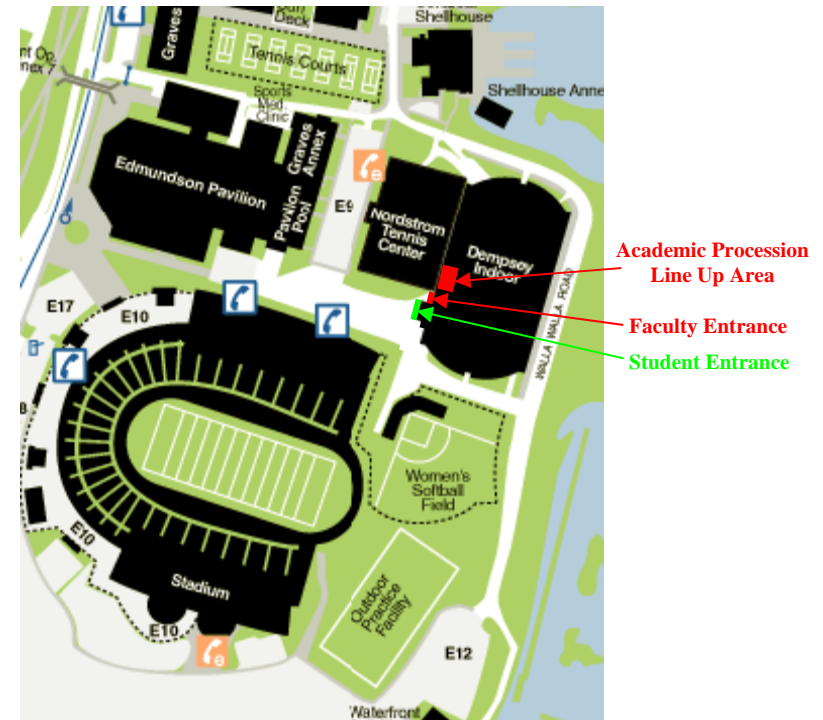

Procession (see diagram, page 3)

The Procession moves promptly at 1:30 p.m. If you arrive late you will need to fall in at the back of the faculty line as we cannot break the order of the procession once it has started. Faculty marshals will lead the procession to the stage. Upon reaching your seat, please sit down. All faculty on stage should rise when the arrival of the President’s party and Deans party is announced. Remain standing until the President’s party has been seated.

A color guard from the Reserve Officers Training Corps will carry the U.S. flag from the back of the stadium down the center aisle. This will be followed by the singing of the national anthem. Please remove your caps for the color guard and the anthem

Recessional (see diagram, page 4)

Rise with the President’s and Deans parties. You will begin moving after the Deans party has left the stage. The stage marshals will direct you. The third row seats will exit first toward their respective side aisles, followed by the fourth row. Each single line will come to the front of the stage and proceed down the two center ramps. From the bottom of the ramp the two lines of faculty will march side by side down the center aisle to the west end of the stadium. From there you may disperse or exit via the tunnel.

College of Arts and Sciences Academic Procession Northeast Line Up Area