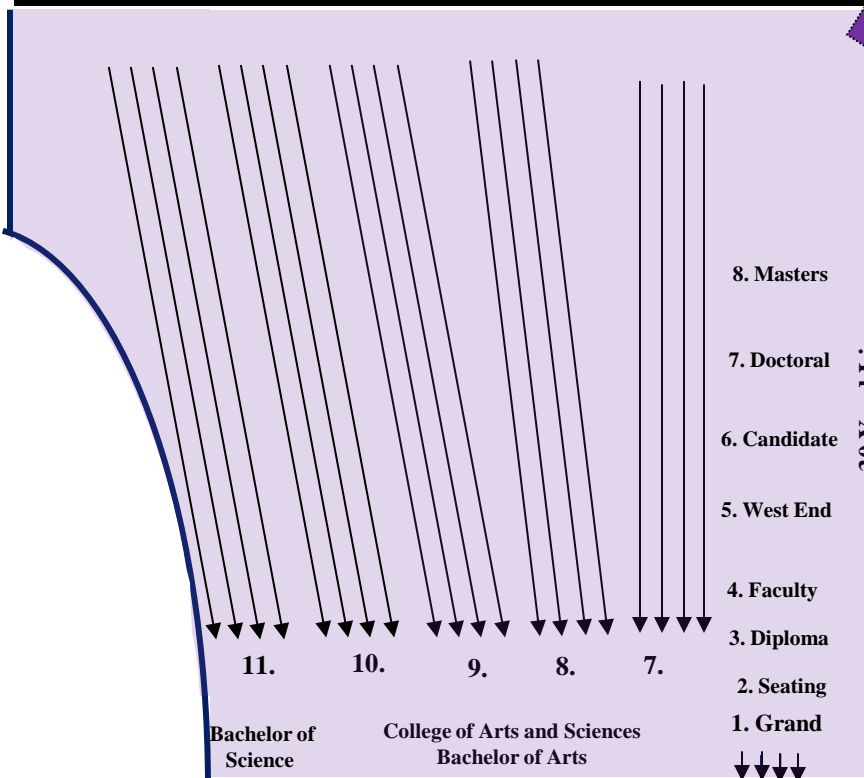

Purple Ticket Lineup Area

Purple Ticket Entrance

30 Yard Line

Gold Ticket Lineup Area

Gold Ticket Entrance

40 Yard Line

Outdoor Practice Field north (purple) lineup area

Outdoor Practice Field south (gold) lineup area

NOT TO SCALE