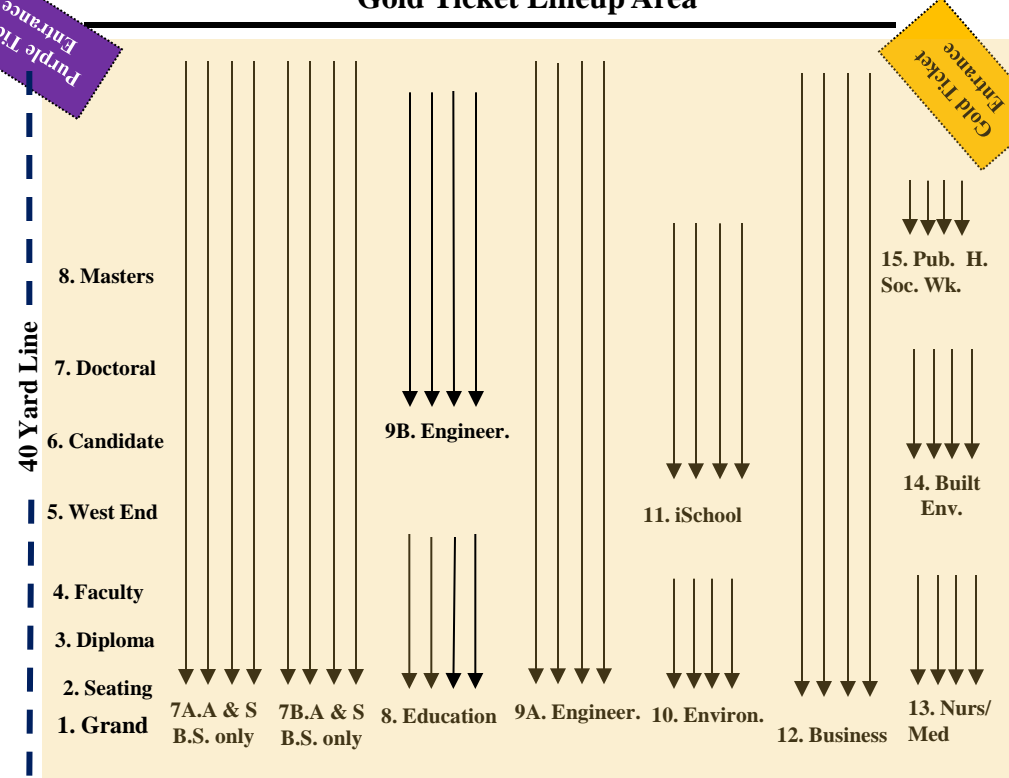

Purple Ticket Lineup Area

Purple Ticket Entrance

30 Yard Line

Gold Ticket Lineup Area

Gold Ticket Entrance

40 Yard Line

Outdoor Practice Field north (purple) lineup area

Outdoor Practice Field south (gold) lineup area

NOT TO SCALE