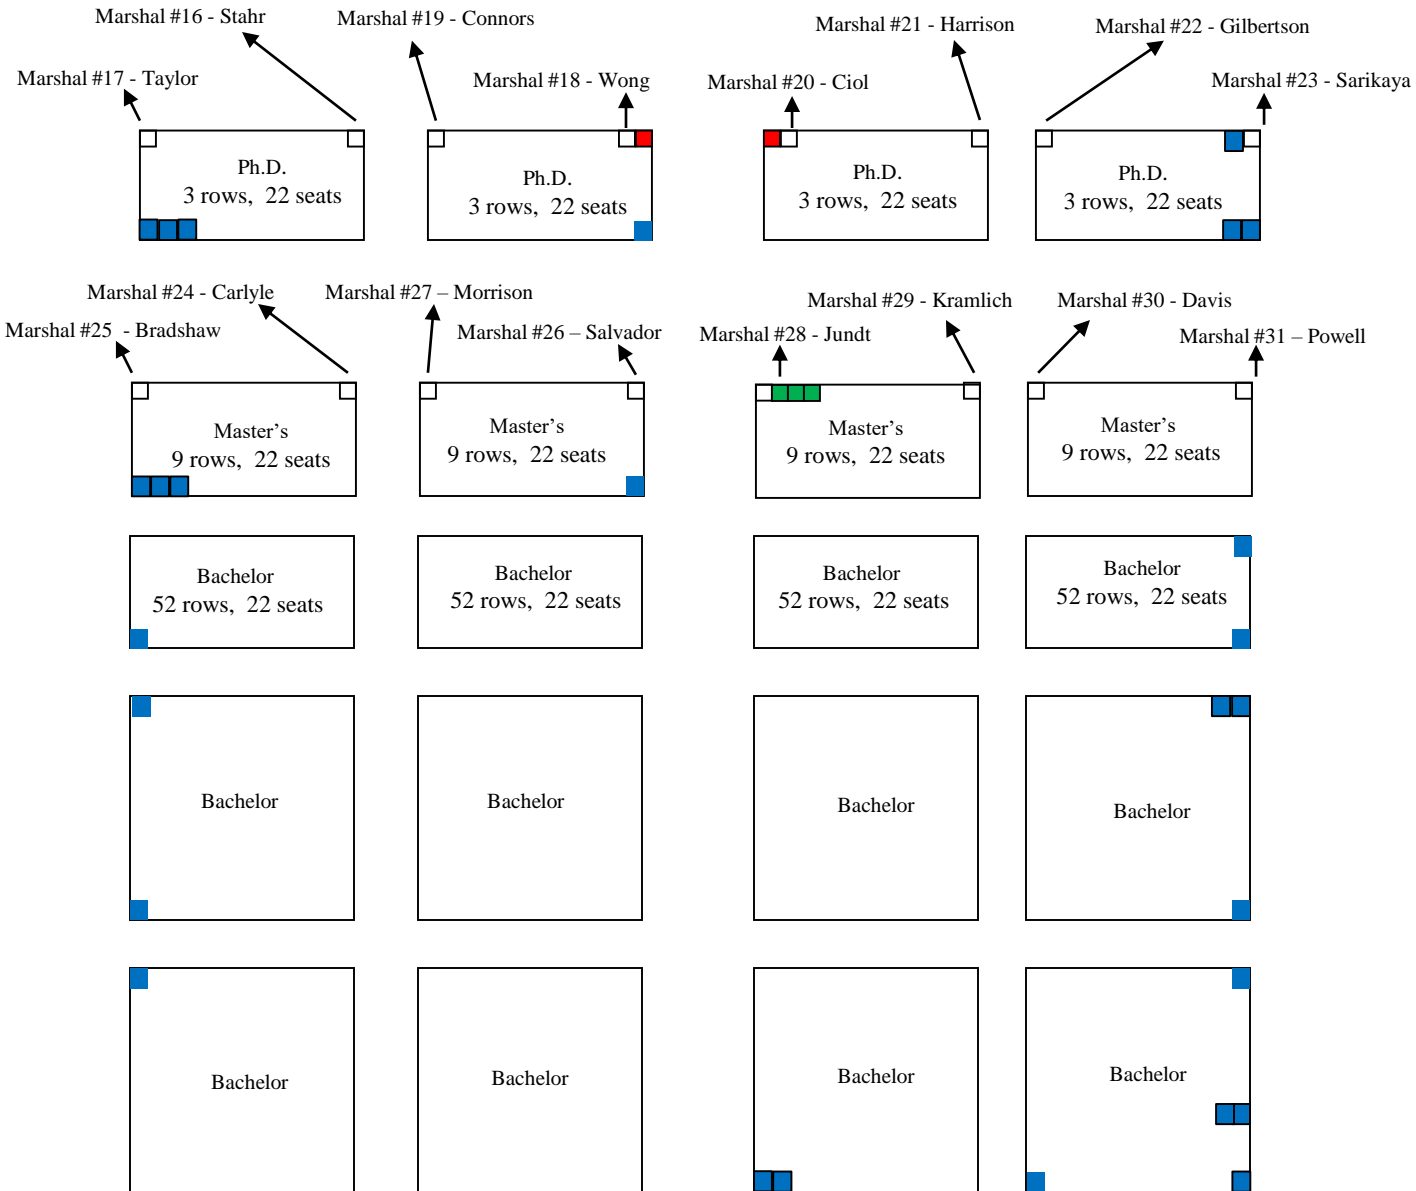

■ = Security seats

STAGE

■ = gonfalonieres

■ = Lincoln Jundt, Michaelann Jundt, Diane Kramer

Info for Marshals: Ph.D. Section__ 6 short____ Masters section __+15____ Bachelor section __Short 139 (in lower bowl, if necessary)

Bachelor students on the north: 2316

Bachelor students on the south: 2396