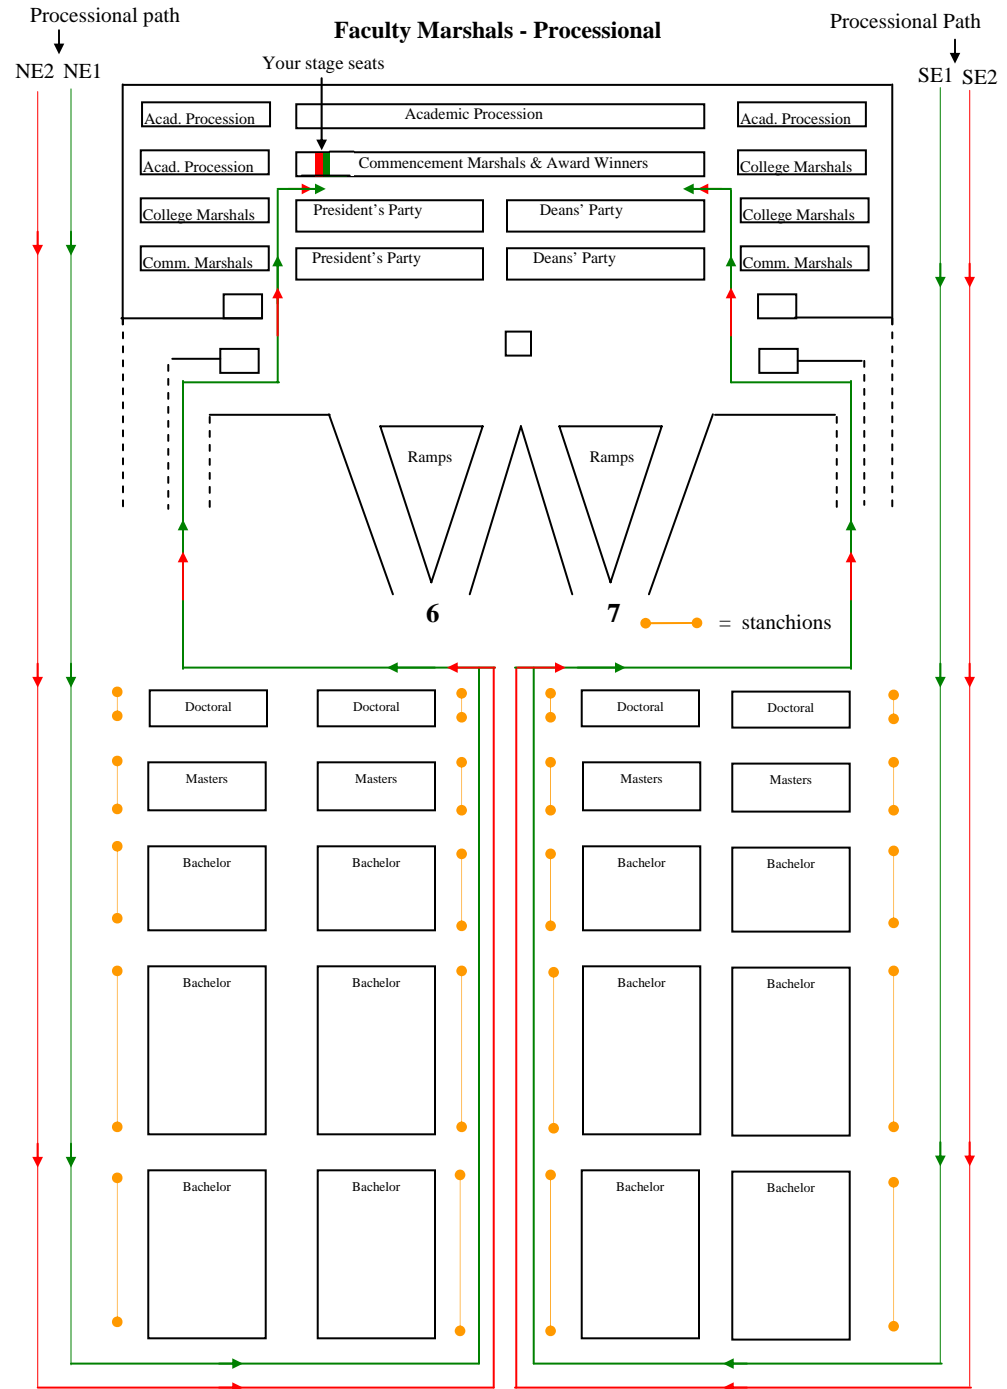

- I. **Line up (12:00 p.m.):** Go through the faculty security check-in at the Dempsey Indoor Practice Facility. Refer to the wall chart near the entrance for your line-up position and go to that position. You will be leading the files of faculty as shown on the processional chart on page 2. The faculty should form two lines and march two abreast. The marching order of the various marshals, award winners, divisional deans, chairs, directors and faculty is available on the “Marching Order of Academic Procession” chart. It is your responsibility to line up faculty according to this chart. (There is a link to this chart on the previous web page.) Winners of special awards will identify themselves to you.

- II. **Procession (see diagram, p. 2):** Marshals at the entrance to the stadium will tell you when to begin marching into the stadium. Follow the lines of march shown on the processional diagram. The Grand Marshals, marching just ahead of you, will about-face and remain at positions 6 and 7. Continue to the stage along the route shown on your diagram. Once you arrive on stage, the stage marshals will direct you to the third row of seats. You will step aside and let the award winners and divisional deans fill the row. Then take your seats, leaving the two seats nearest the aisle for the stage marshals. The remaining members of the academic procession, at the direction of the stage marshals, will be seated in the fourth row. Other marshals will be seated in your row later.

- III. **Recessional (see diagram, p. 3):** During the recessional, the stage marshals at A, B, and C will hold back the third row of stage seating until the President’s and Deans’ Parties have left the stage. The stage marshals will then direct you to lead the third row center (“Commencement Marshals and Award Winners”) off the stage via the north stage aisle and the north center aisle (see diagram). The south faculty marshals will join you and together you will march down the two center ramps and proceed to the west end of the stadium. From there you may disperse with the rest of the faculty or exit via the tunnel to the faculty dressing room.