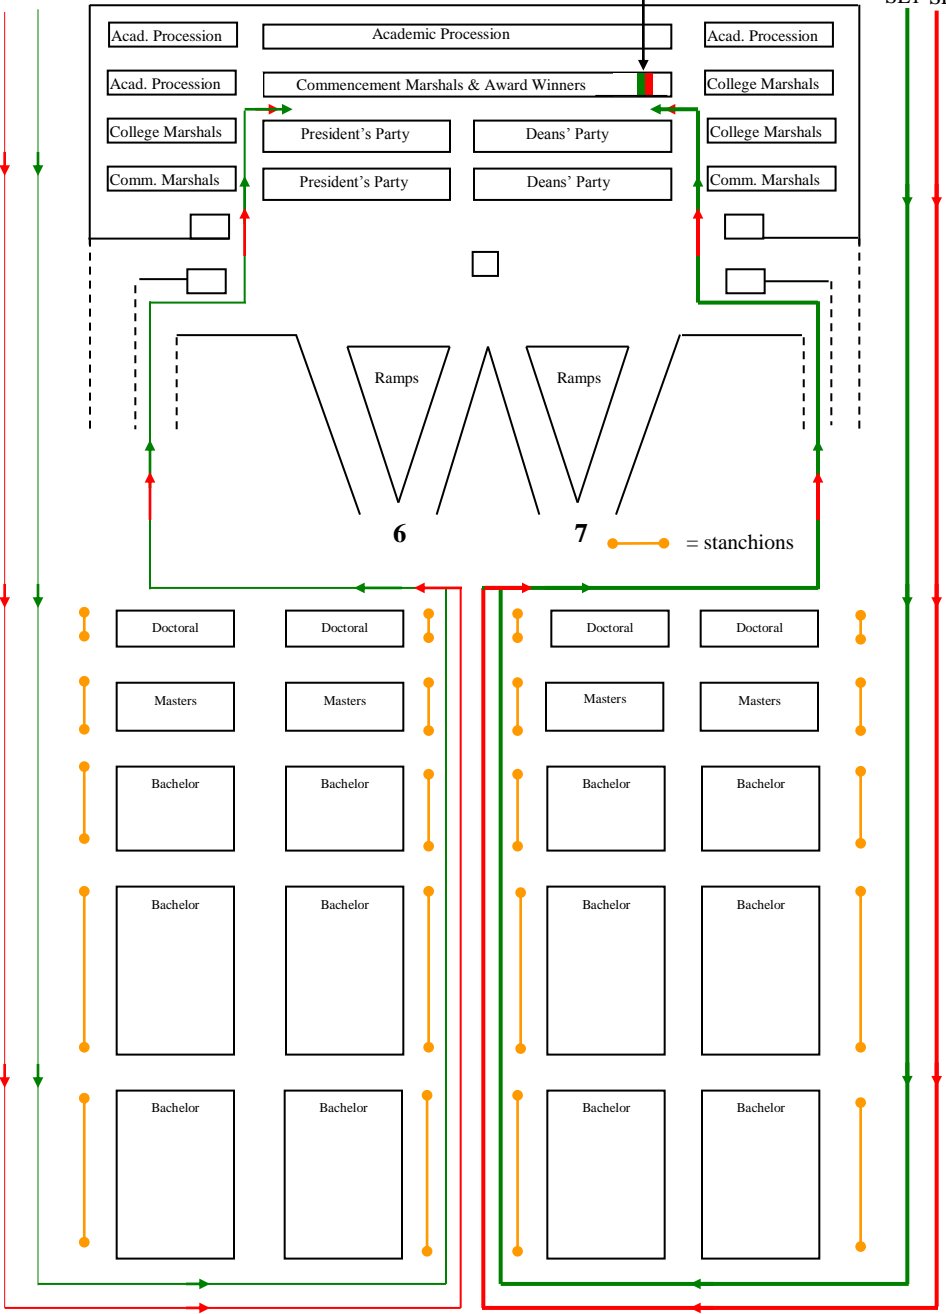

Faculty Marshals - Processional

Processional path

NE2 NE1

Your stage seats

SE1 SE2