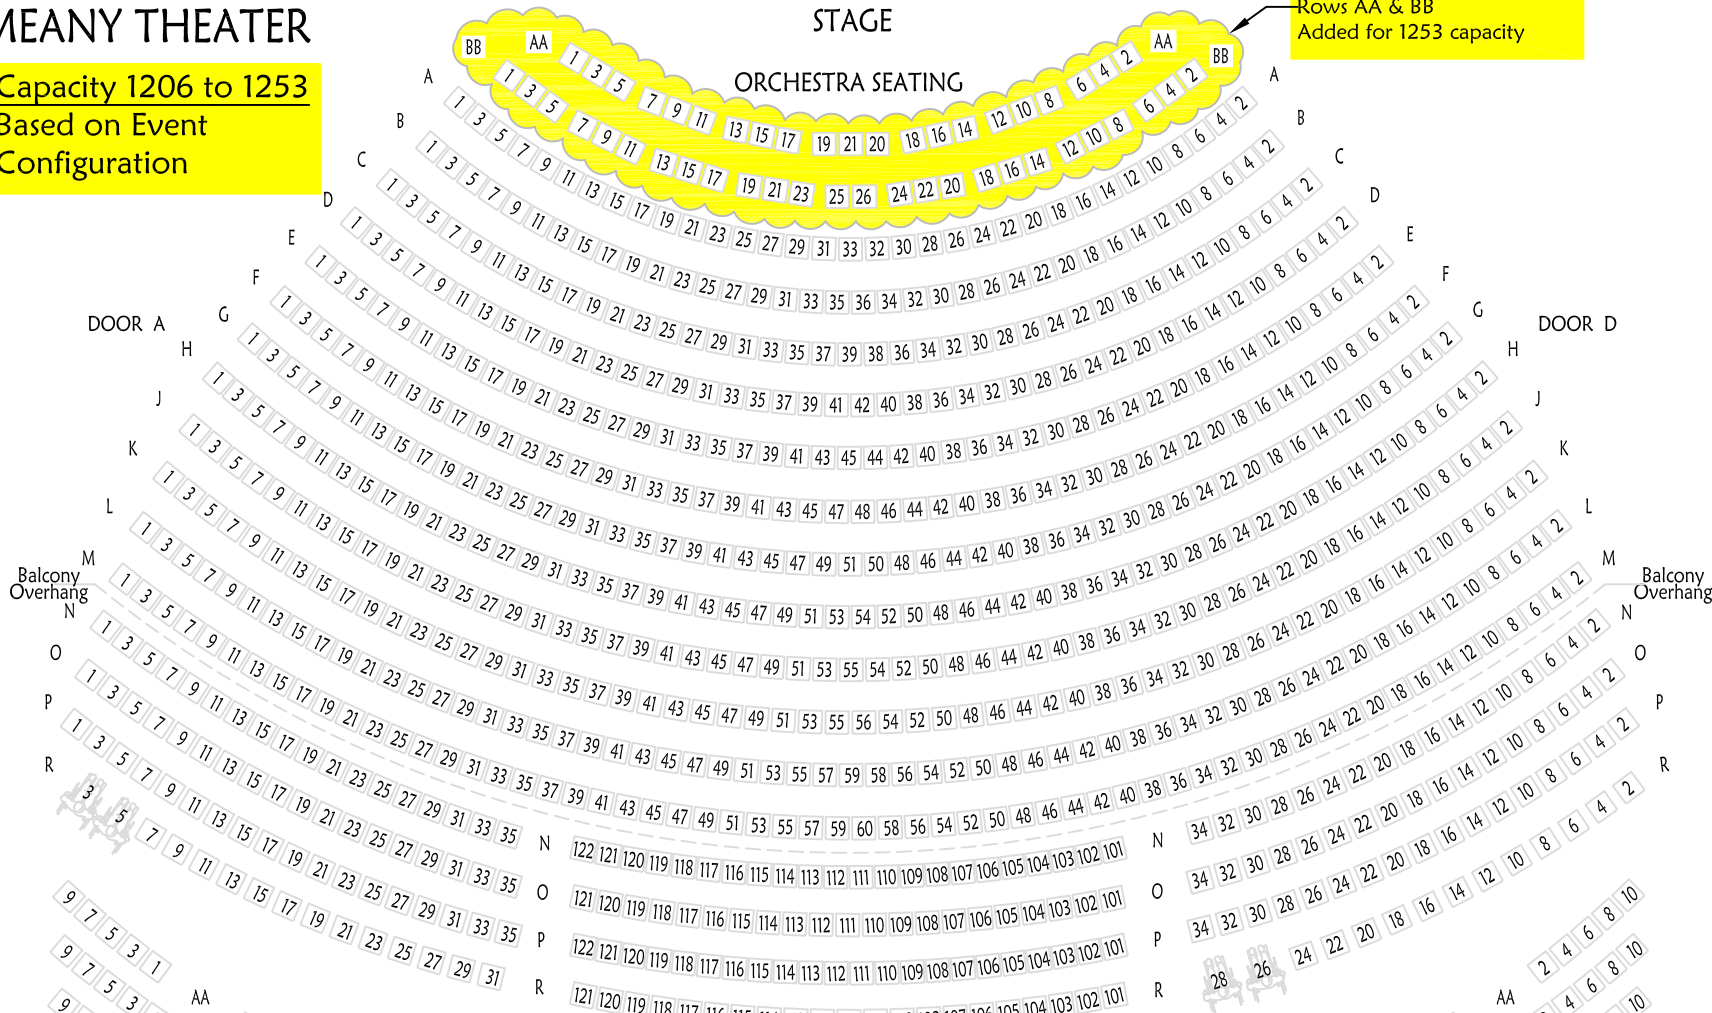

MEANY THEATER

Capacity 1206 to 1253
Based on Event
Configuration

STAGE

Rows AA & BB
Added for 1253 capacity

ORCHESTRA SEATING

BALCONY SEATING