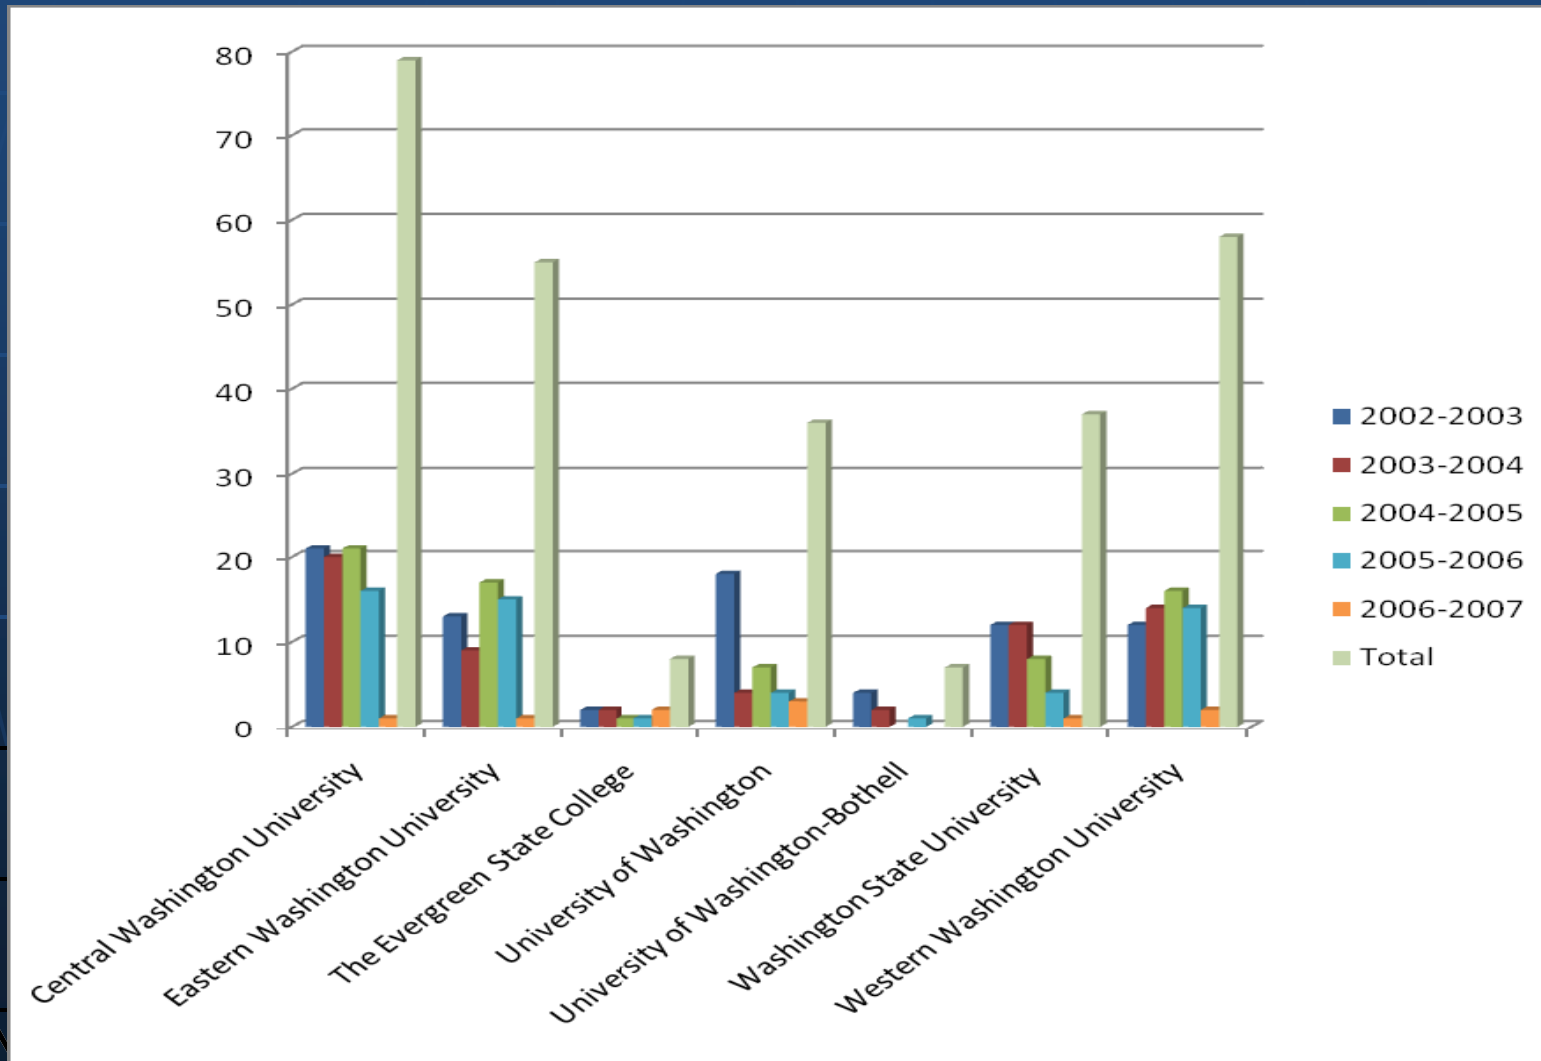

Endorsements: Public