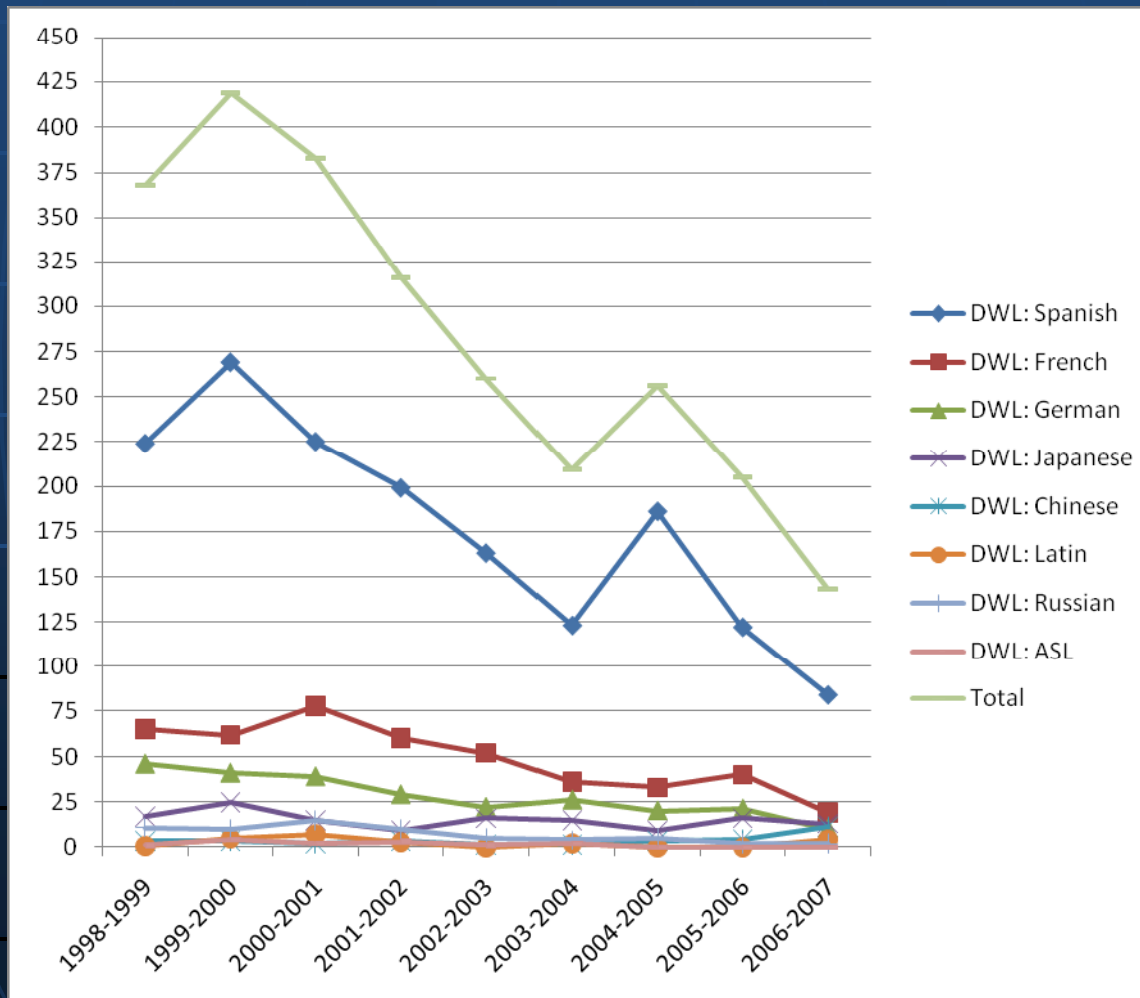

What are the Trends for World Language Endorsements?