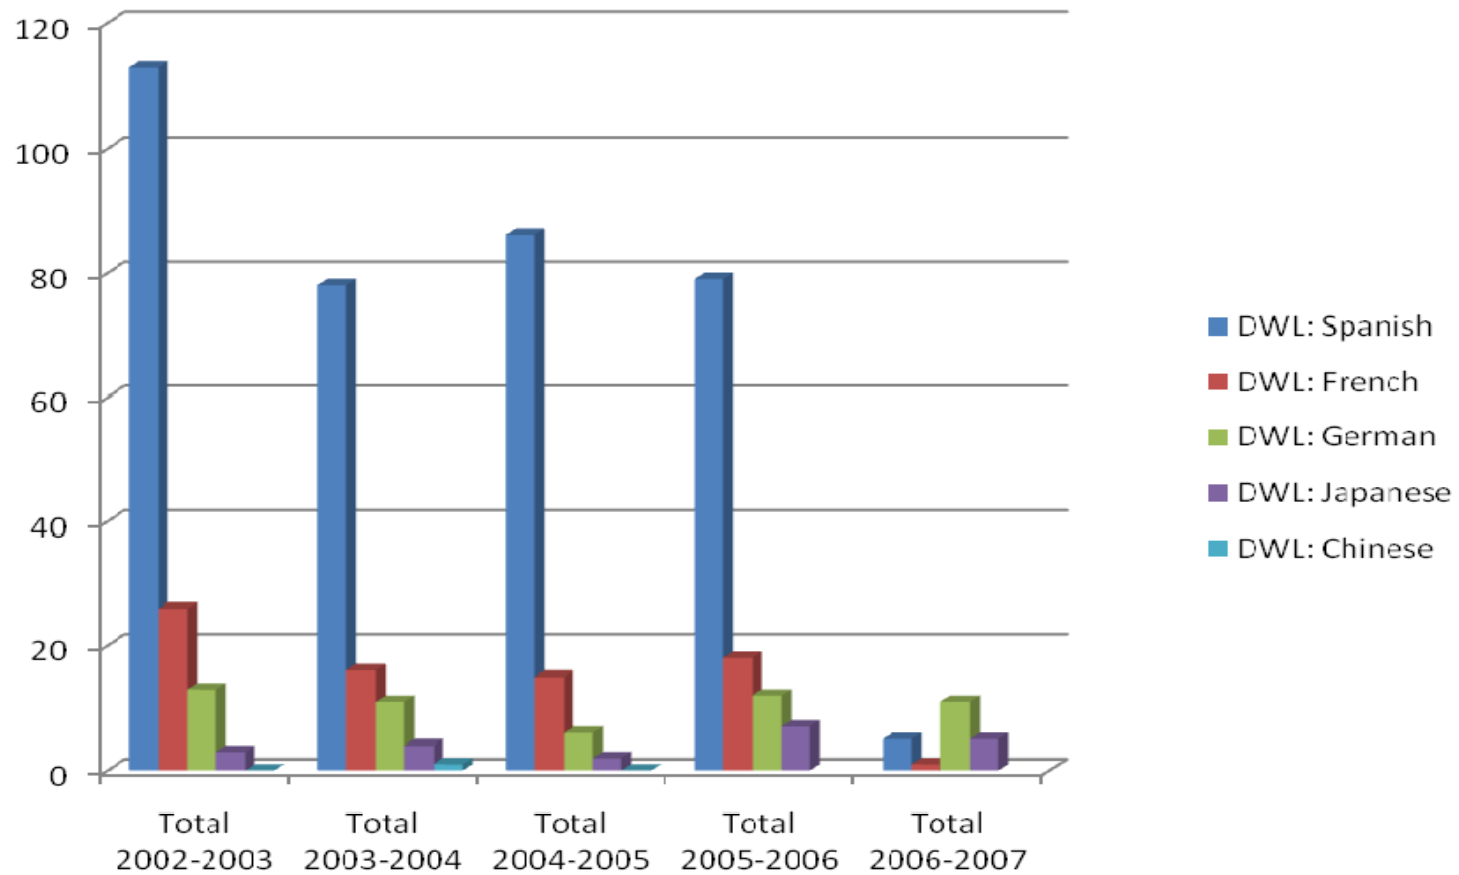

In-State Endorsements through Program Completion by Year