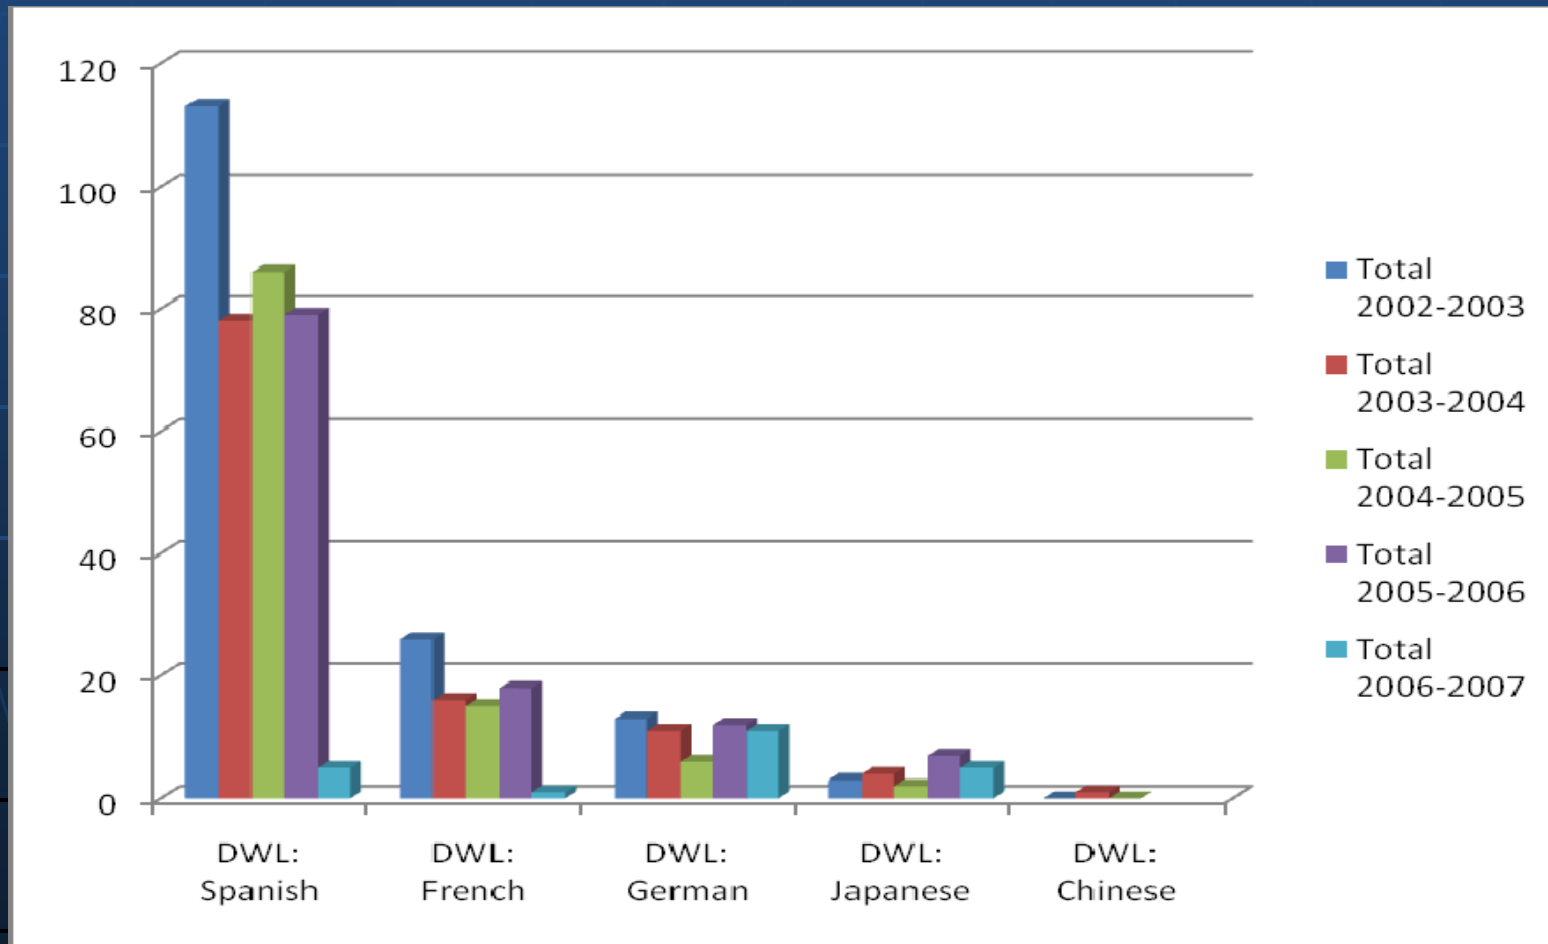

In-State Endorsements through Program Completion by DWL