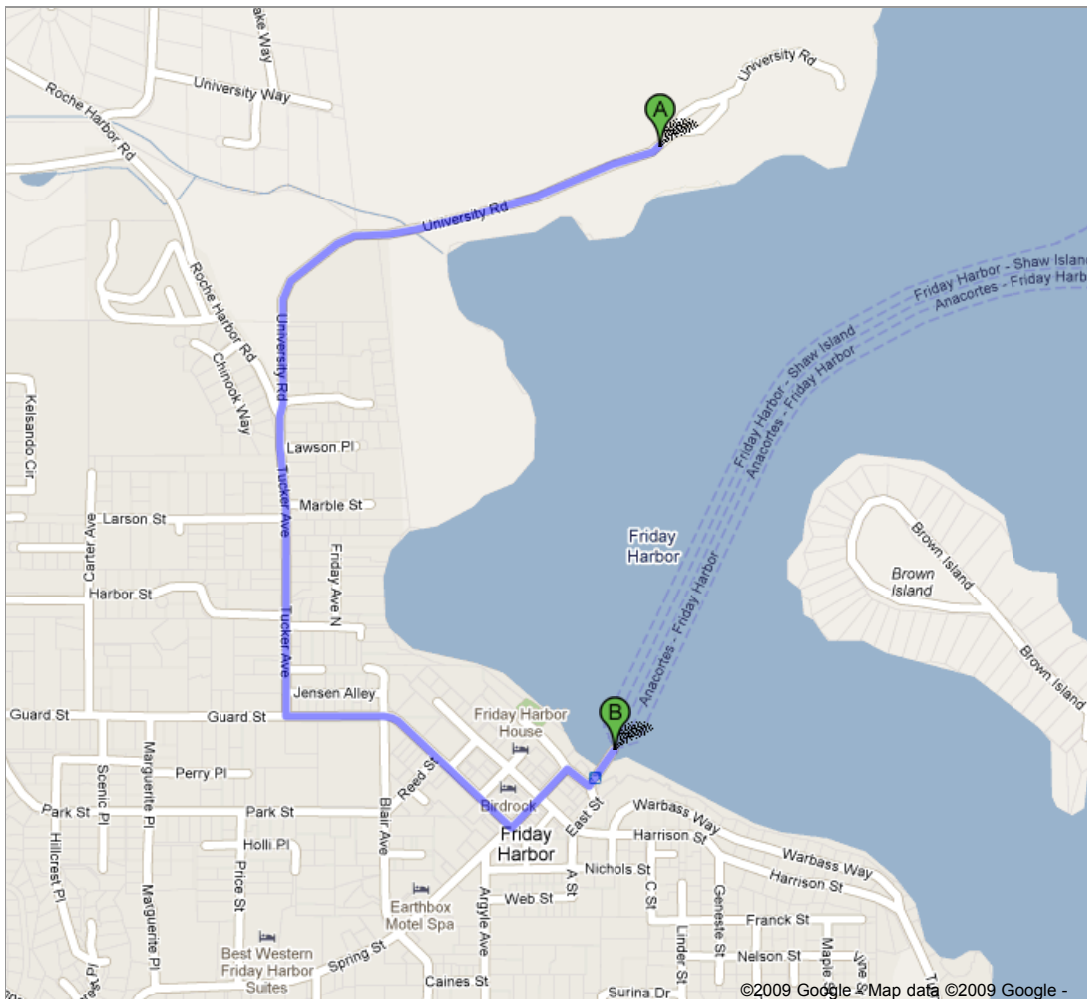

To see all the details that are visible on the screen, use the "Print" link next to the map.

Driving directions to Ferry Dock, Friday Harbor, WA 98250

1.6 mi – about 5 mins

A 620 University Rd
Friday Harbor, WA 98250

- | | |
|--|--------|
| 1. Head southwest on University Rd toward Roche Harbor Rd | 0.7 mi |
| 2. Continue onto Tucker Ave | 0.4 mi |
| 3. Turn left at Guard St | 0.1 mi |
| 4. Continue onto 2nd St | 0.2 mi |
| 5. Turn left at Spring St | 0.1 mi |
| 6. Turn right at Front St S | 194 ft |
| 7. Take the 1st left onto Ferry Dock | 292 ft |

B Ferry Dock
Friday Harbor, WA 98250

These directions are for planning purposes only. You may find that construction projects, traffic, weather, or other events may cause conditions to differ from the map results, and you should plan your route accordingly. You must obey all signs or notices regarding your route.

Map data ©2009, Google

[Report a problem](#)

Friday Harbor Laboratory, Friday...