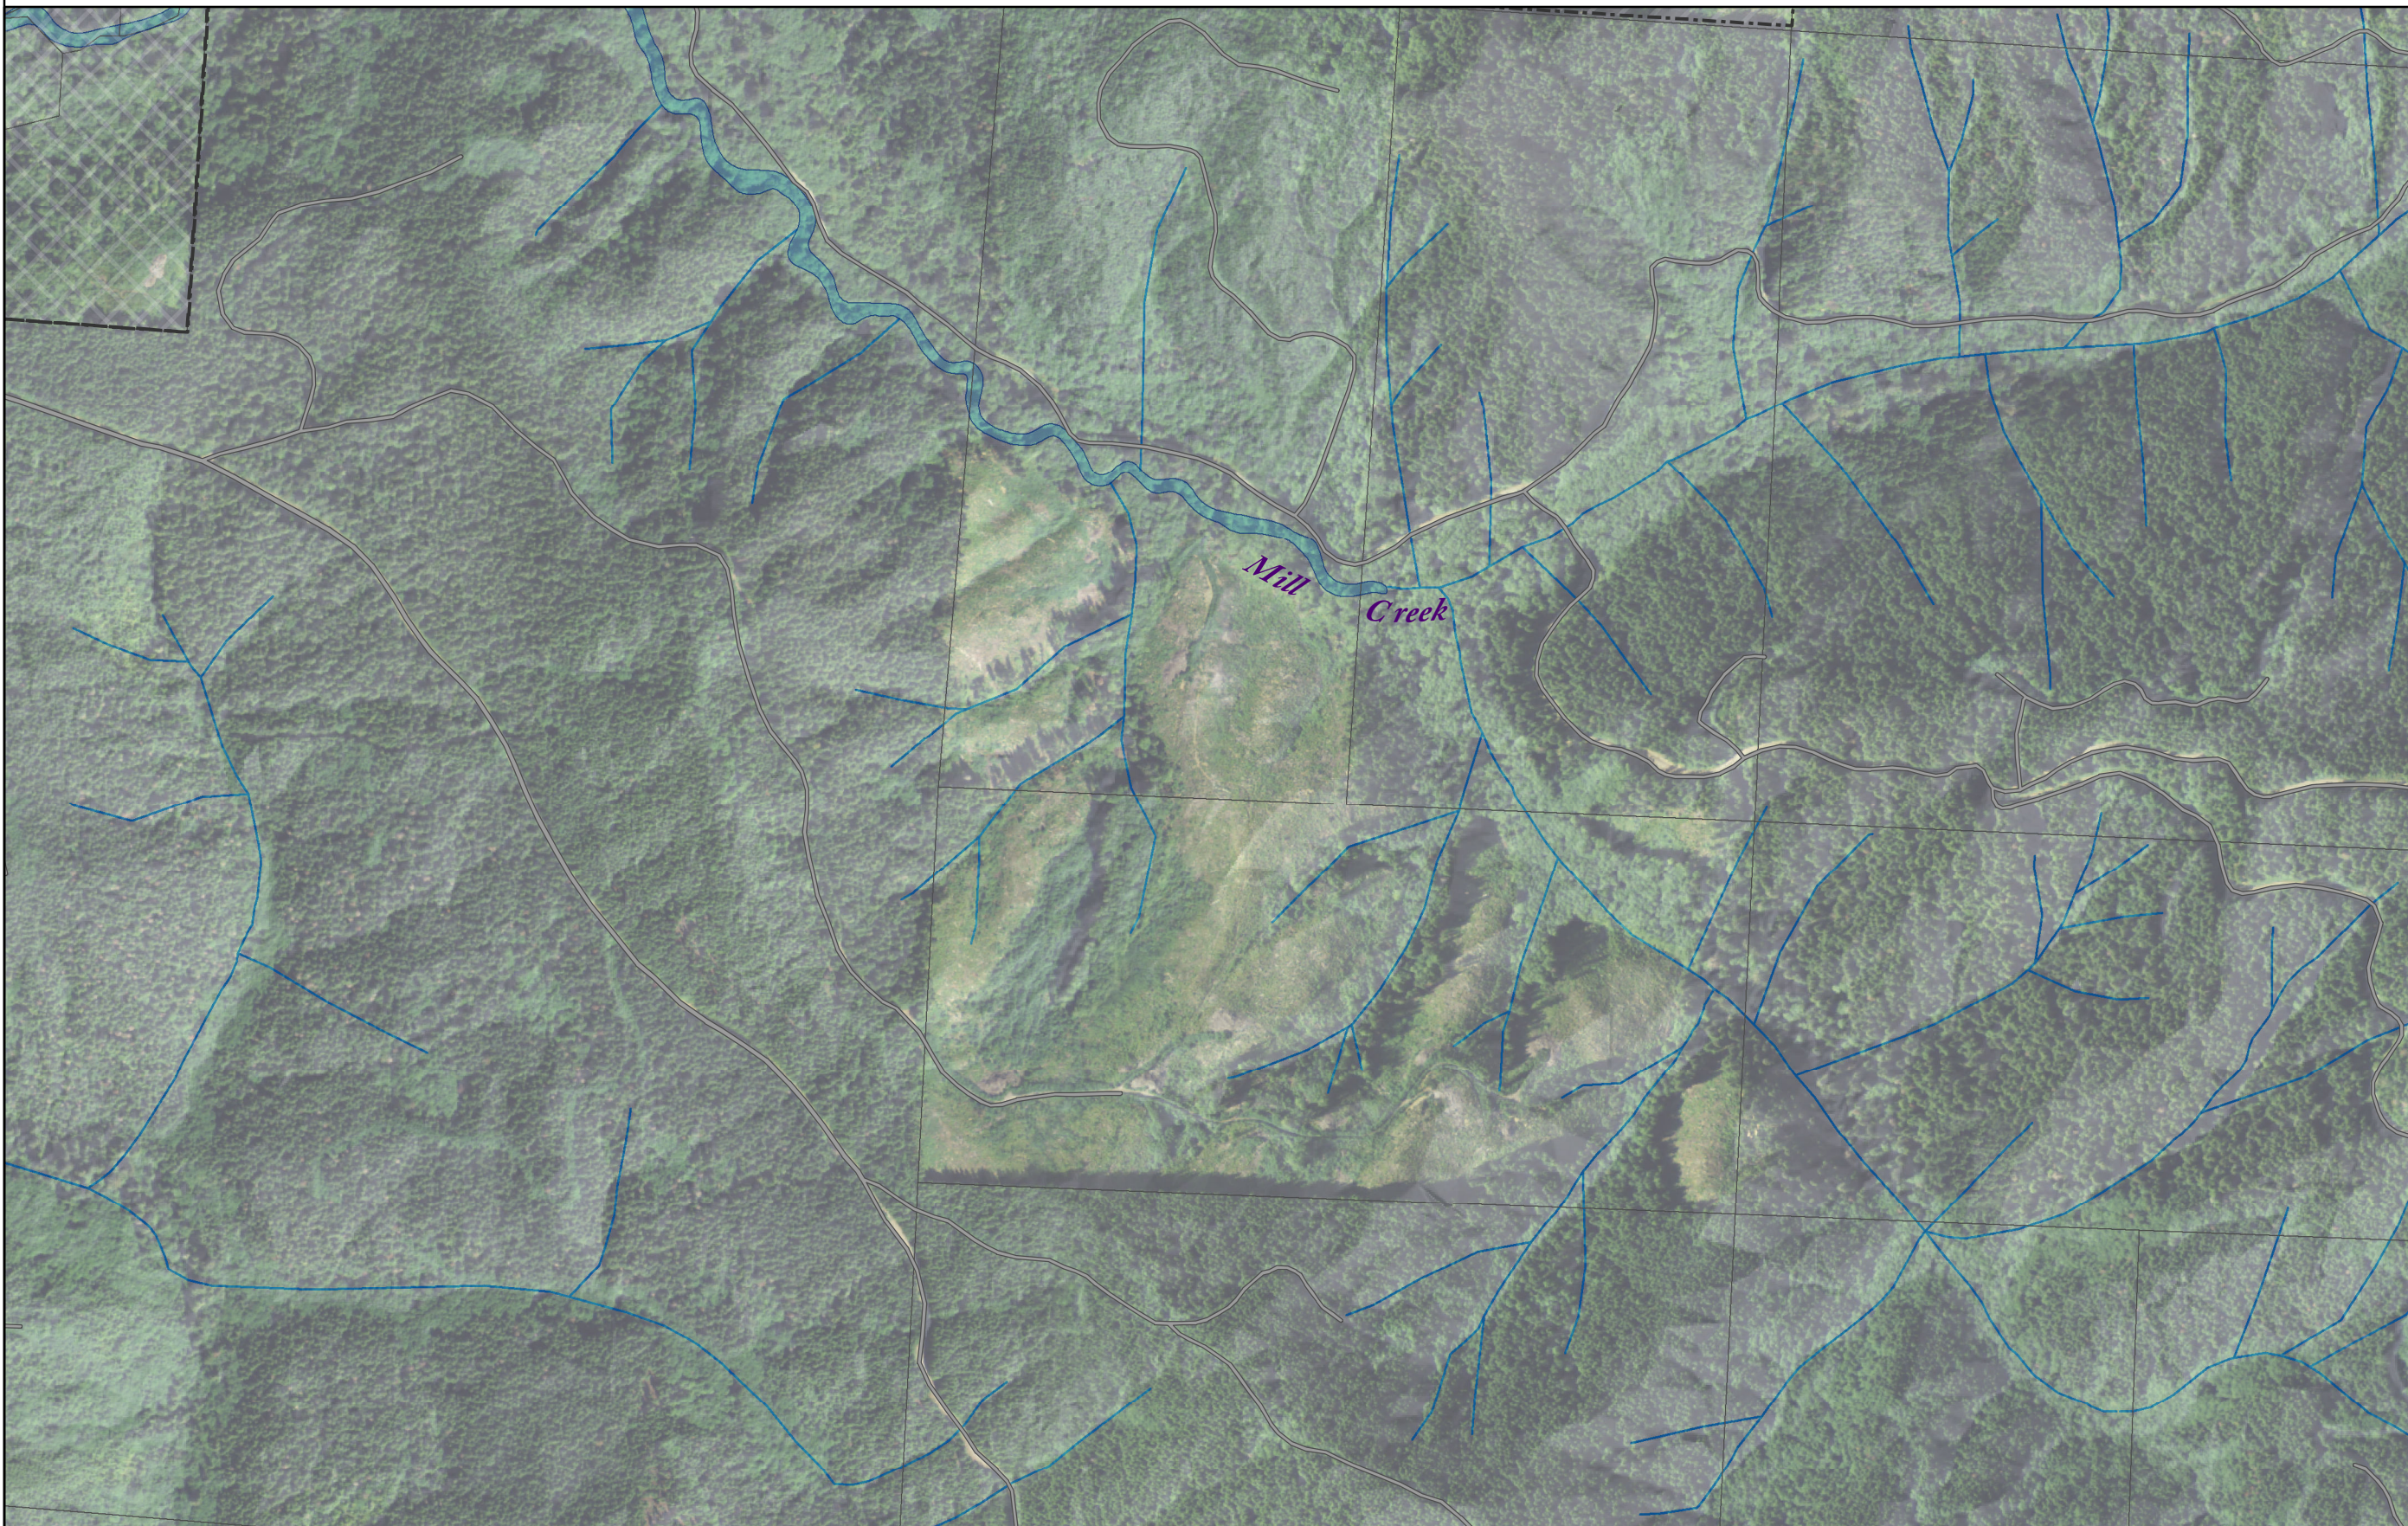

City of Forks Parcels Fronting SMA Waters

Tile C4

Municipal

Forks Urban Growth Area

Forks City Limits

Parcels

Fronting SWS Waters

Fronting SHL Waters

Water

Minor Waters < 20 CFS

SHL Waters 20 - 999 CFS

SWS Waters 1000+ CFS

Prelim SMA Jurisdiction