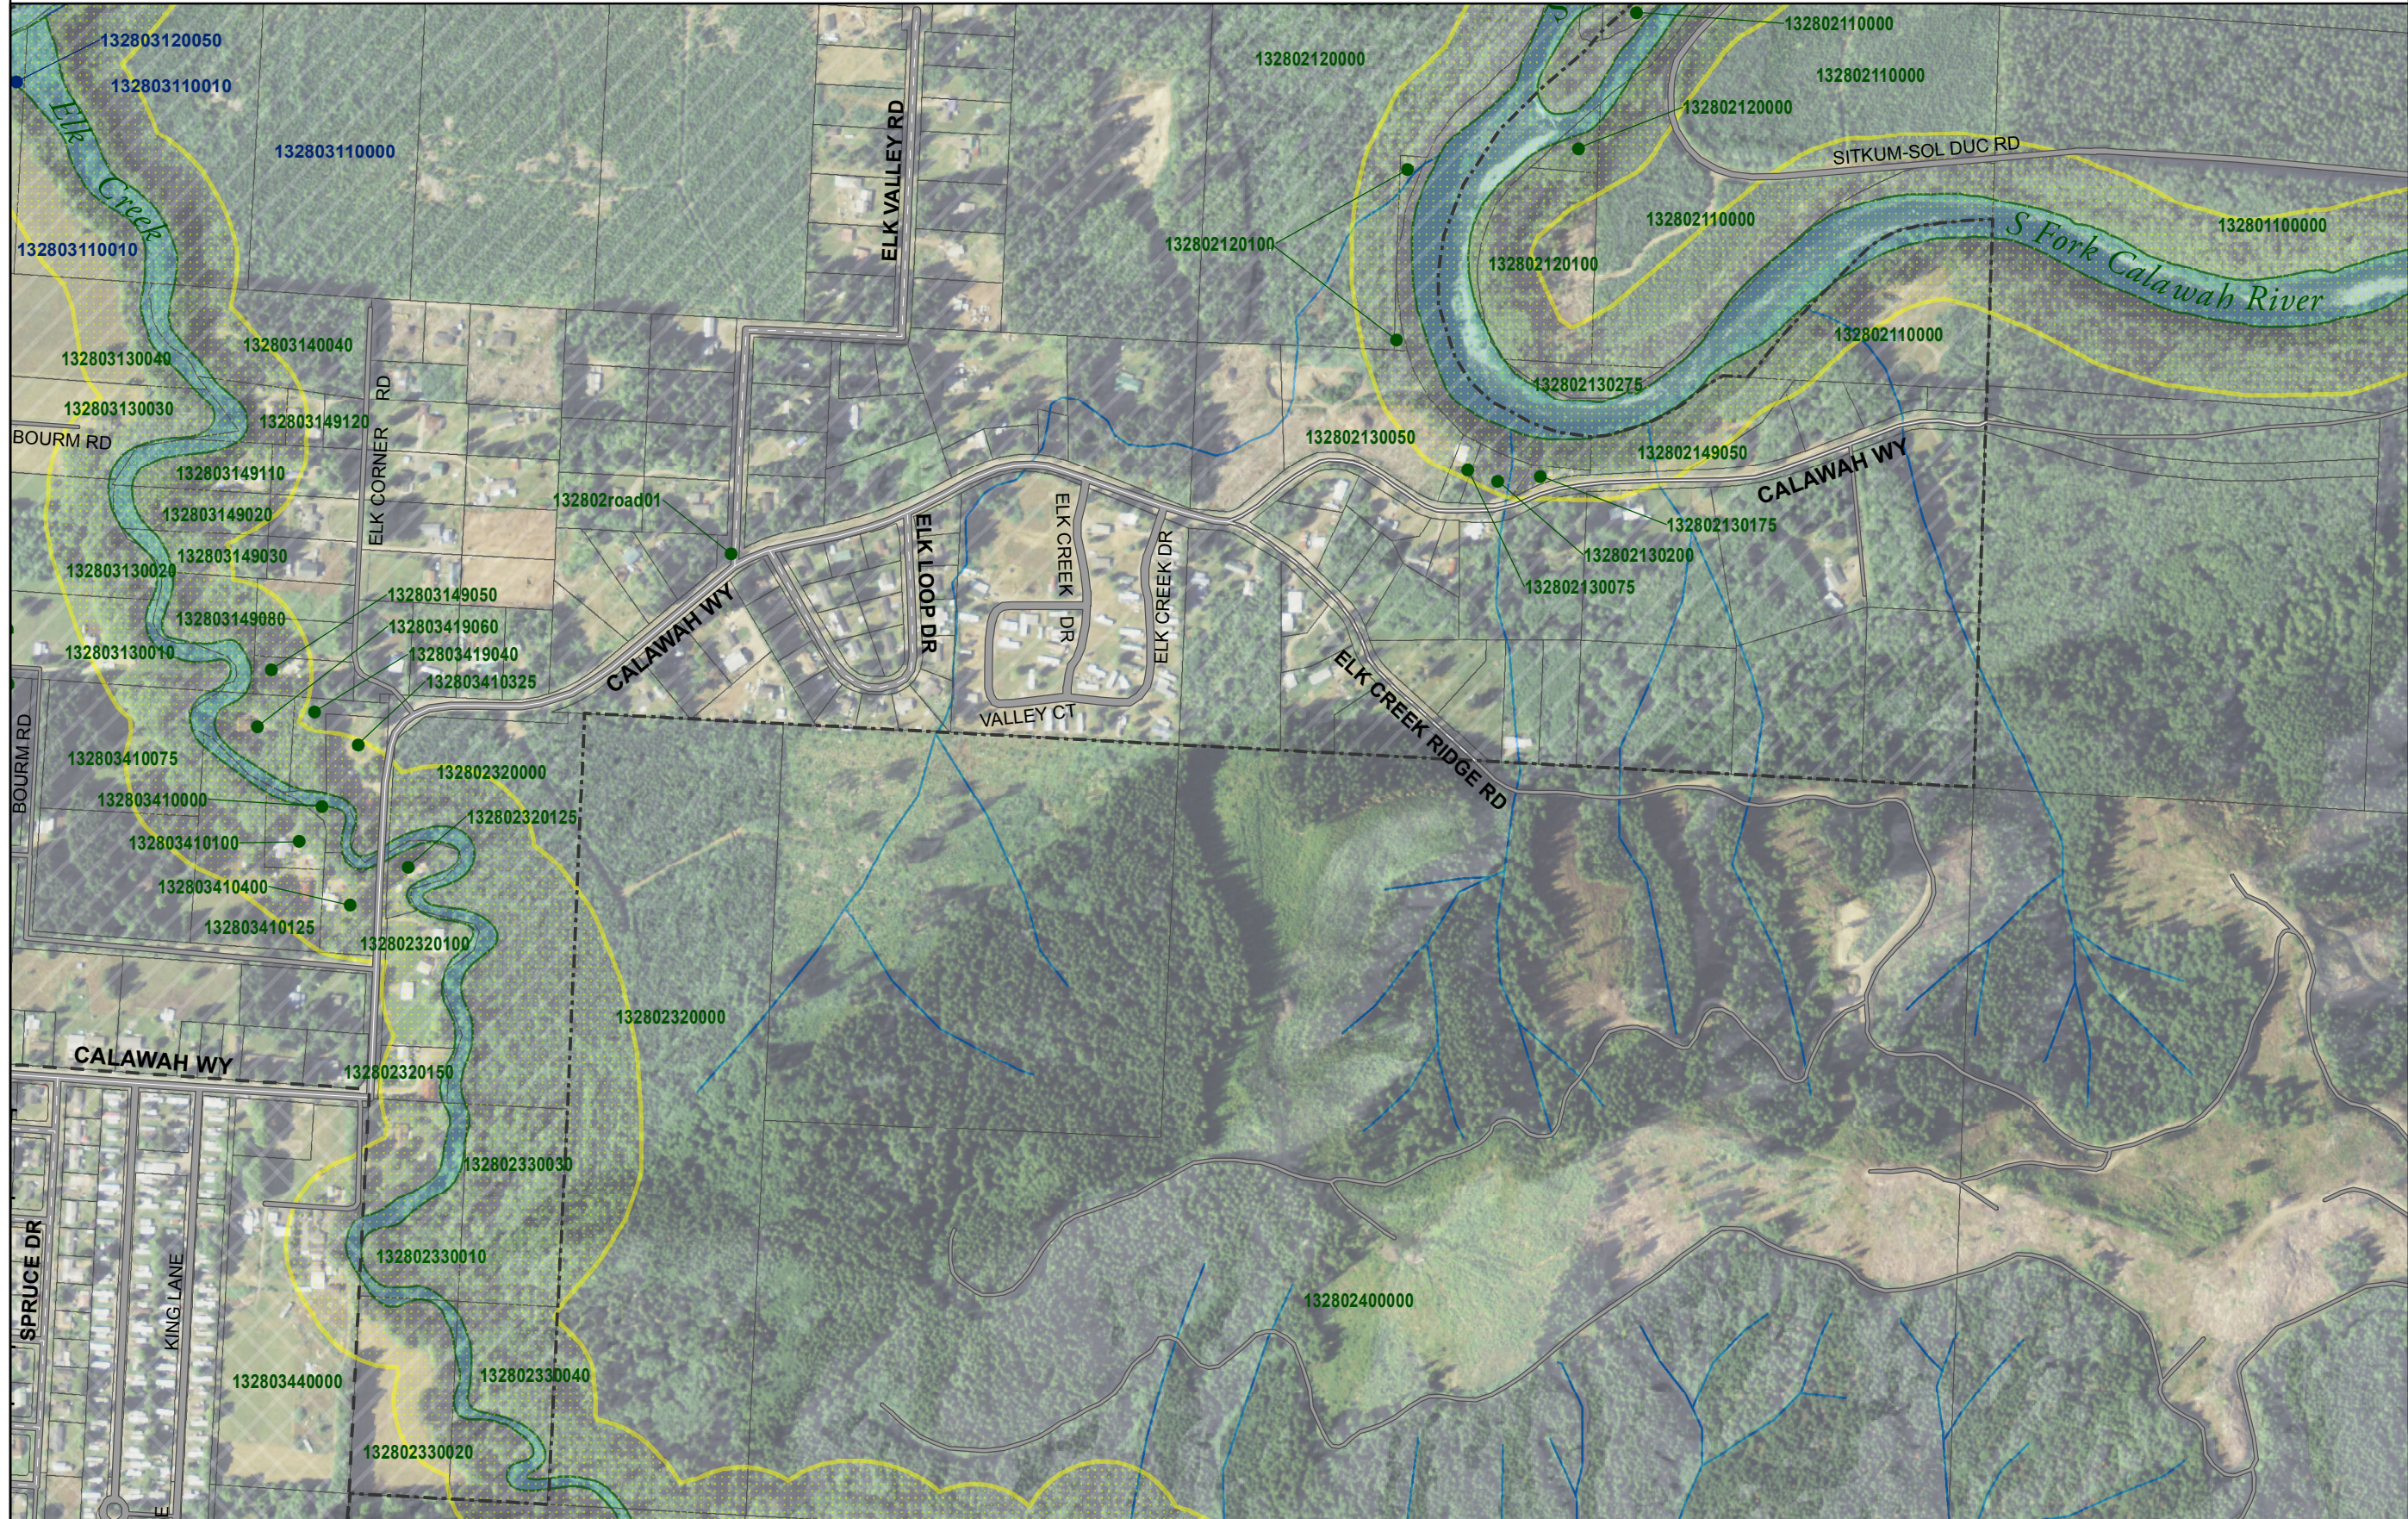

City of Forks Parcels Fronting SMA Waters

Tile D2

Municipal

 Forks Urban Growth Area

 Forks City Limits

Parcels

 Fronting SWS Waters

 Fronting SHL Waters

Water

 Minor Waters < 20 CFS

 SHL Waters 20 - 999 CFS

 SWS Waters 1000+ CFS

 Prelim SMA Jurisdiction