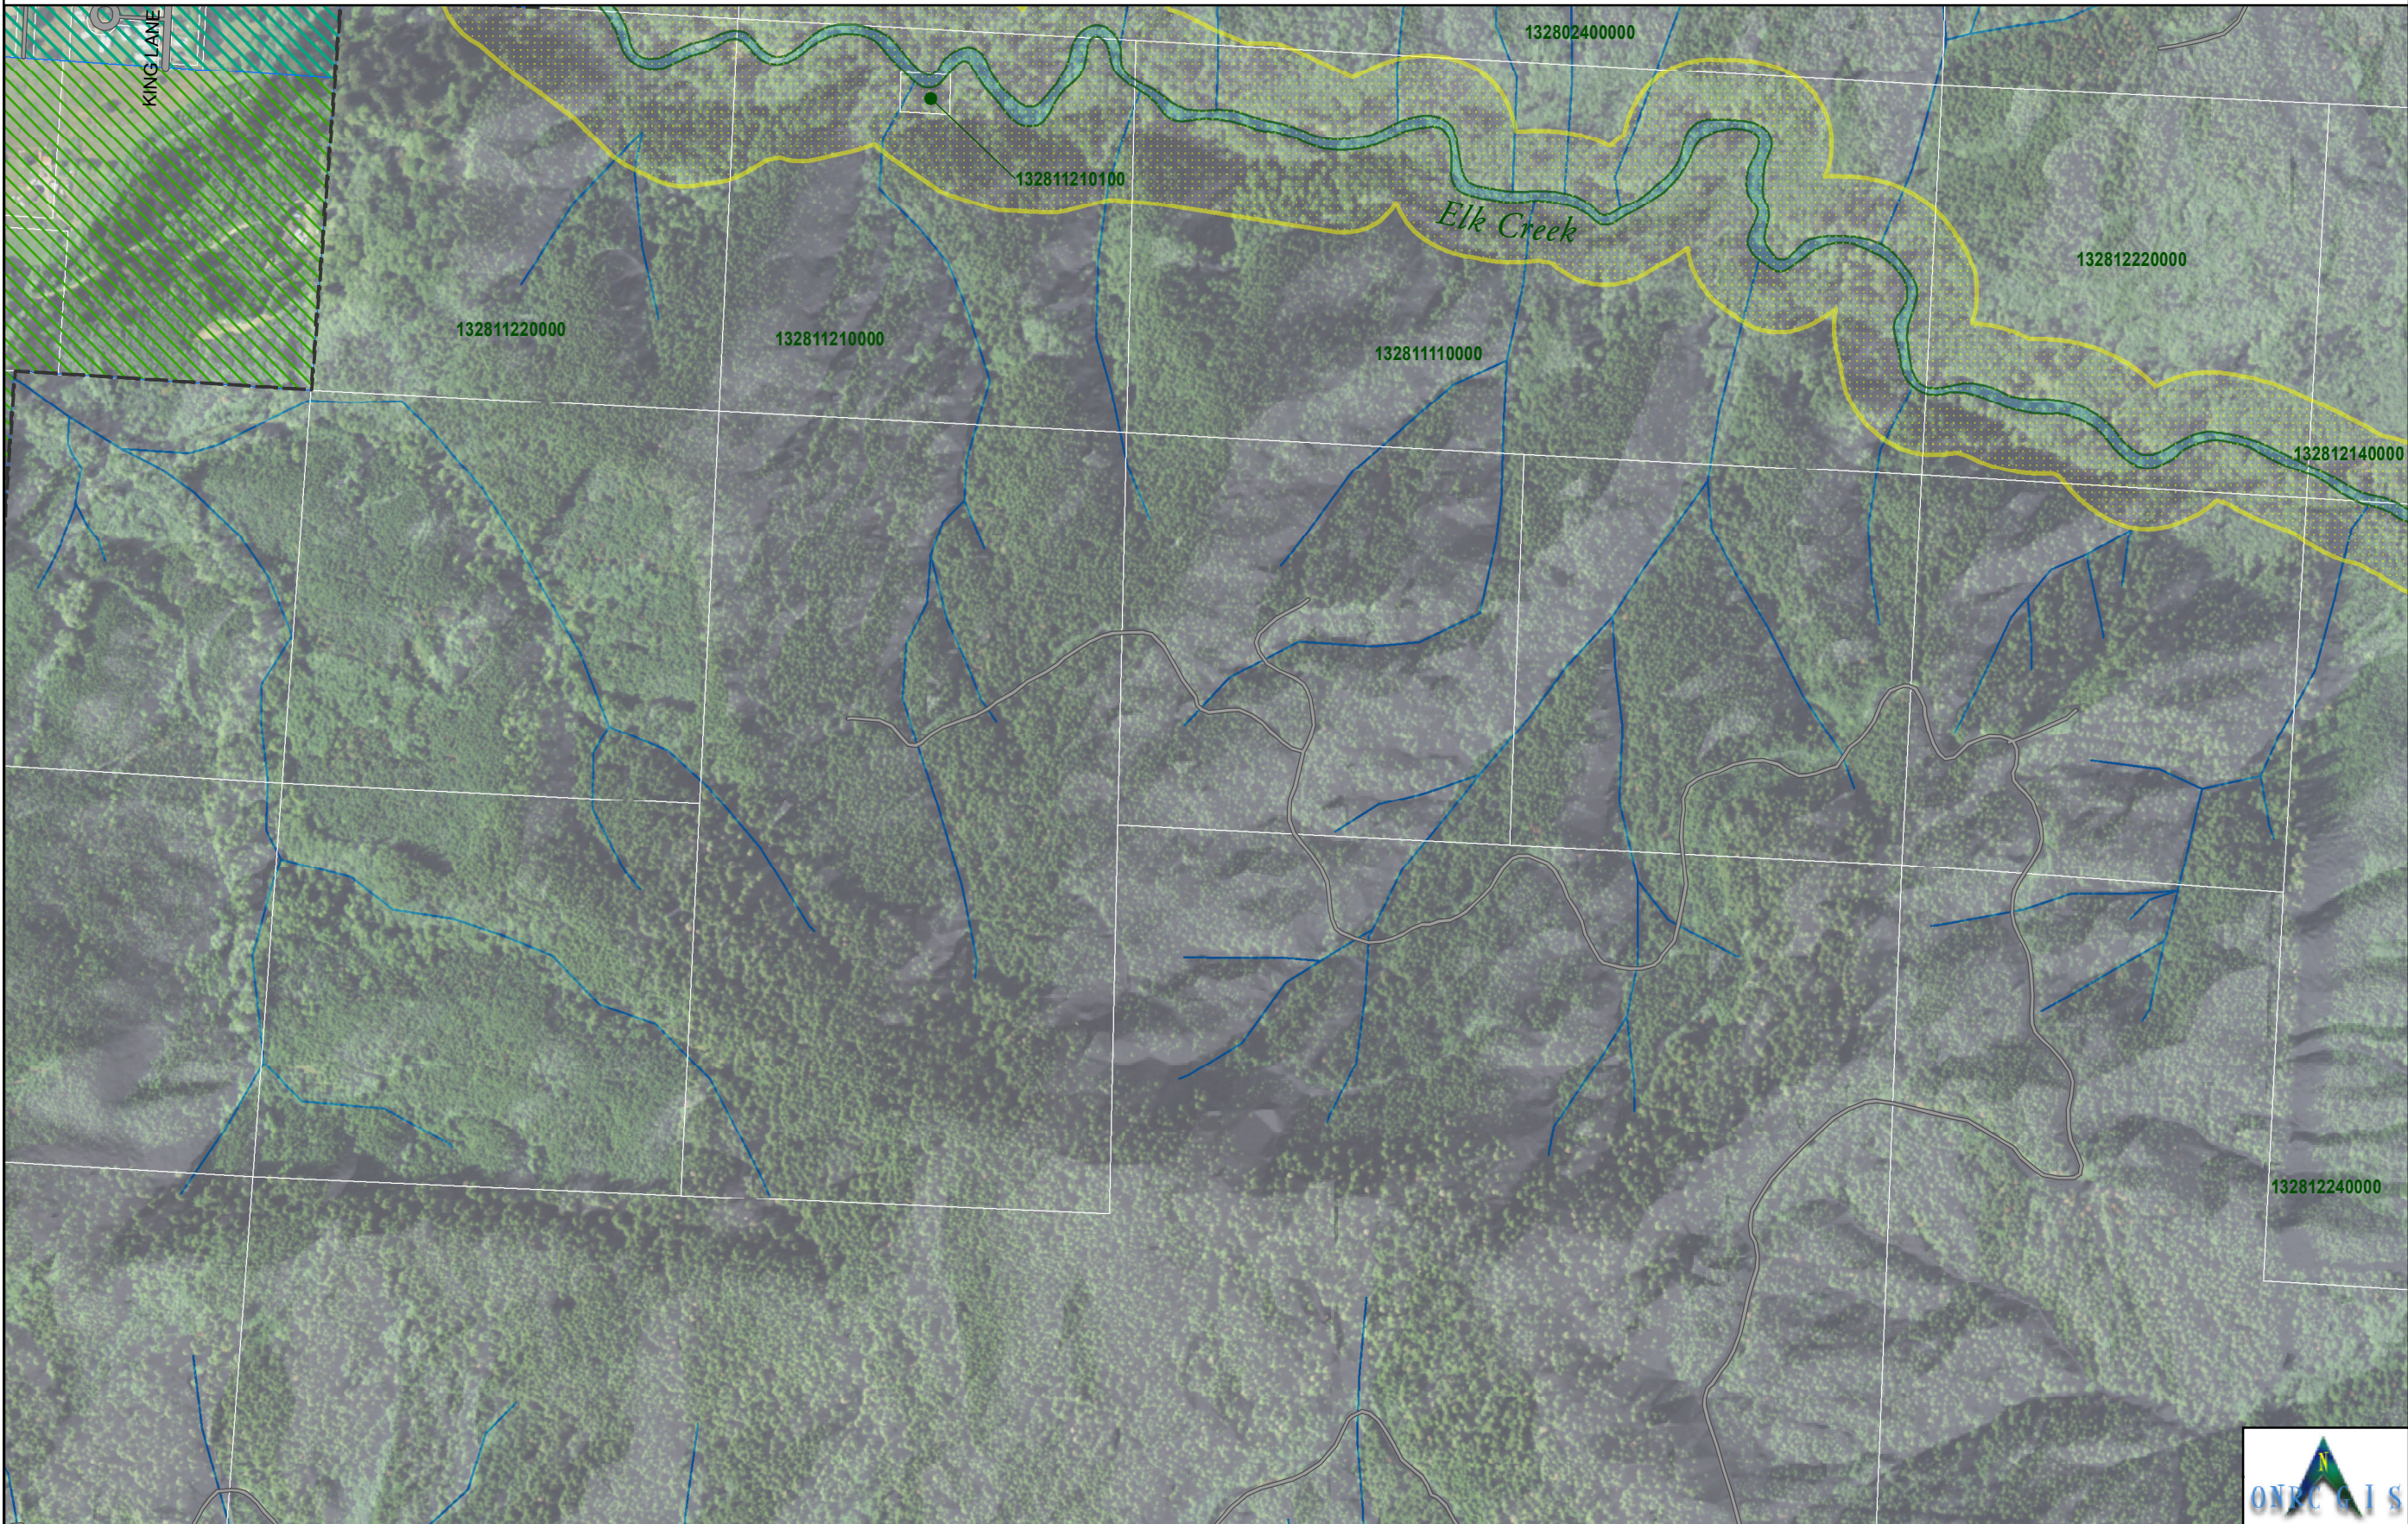

City of Forks UGA Land Use Zonation

Tile D3

Zoning

Commercial

- High Density (Pink diagonal lines)
- Med Density (Red diagonal lines)
- Low Density (Orange diagonal lines)

Residential

- High Density (Blue diagonal lines)
- Med Density (Green diagonal lines)
- Low Density (Light Green diagonal lines)
- V Low Density (White diagonal lines)

Mixed Zonation

- HD Comm / HD Res (Blue and Pink cross-hatch)
- MD Comm / HD Res (Red and Pink cross-hatch)
- MD Comm / MD Res (Red and Green cross-hatch)
- LD Comm / HD Res (Blue and Green cross-hatch)
- LD Comm / MD Res (Light Green and Green cross-hatch)

Industrial

- Park (Black and white checkerboard)
- General (Black and white grid)

Other

- Prelim SMP Jurisdict (Yellow dotted pattern)
- Forks City Limits (Dashed black line)
- Forks UGA (Dotted black line)