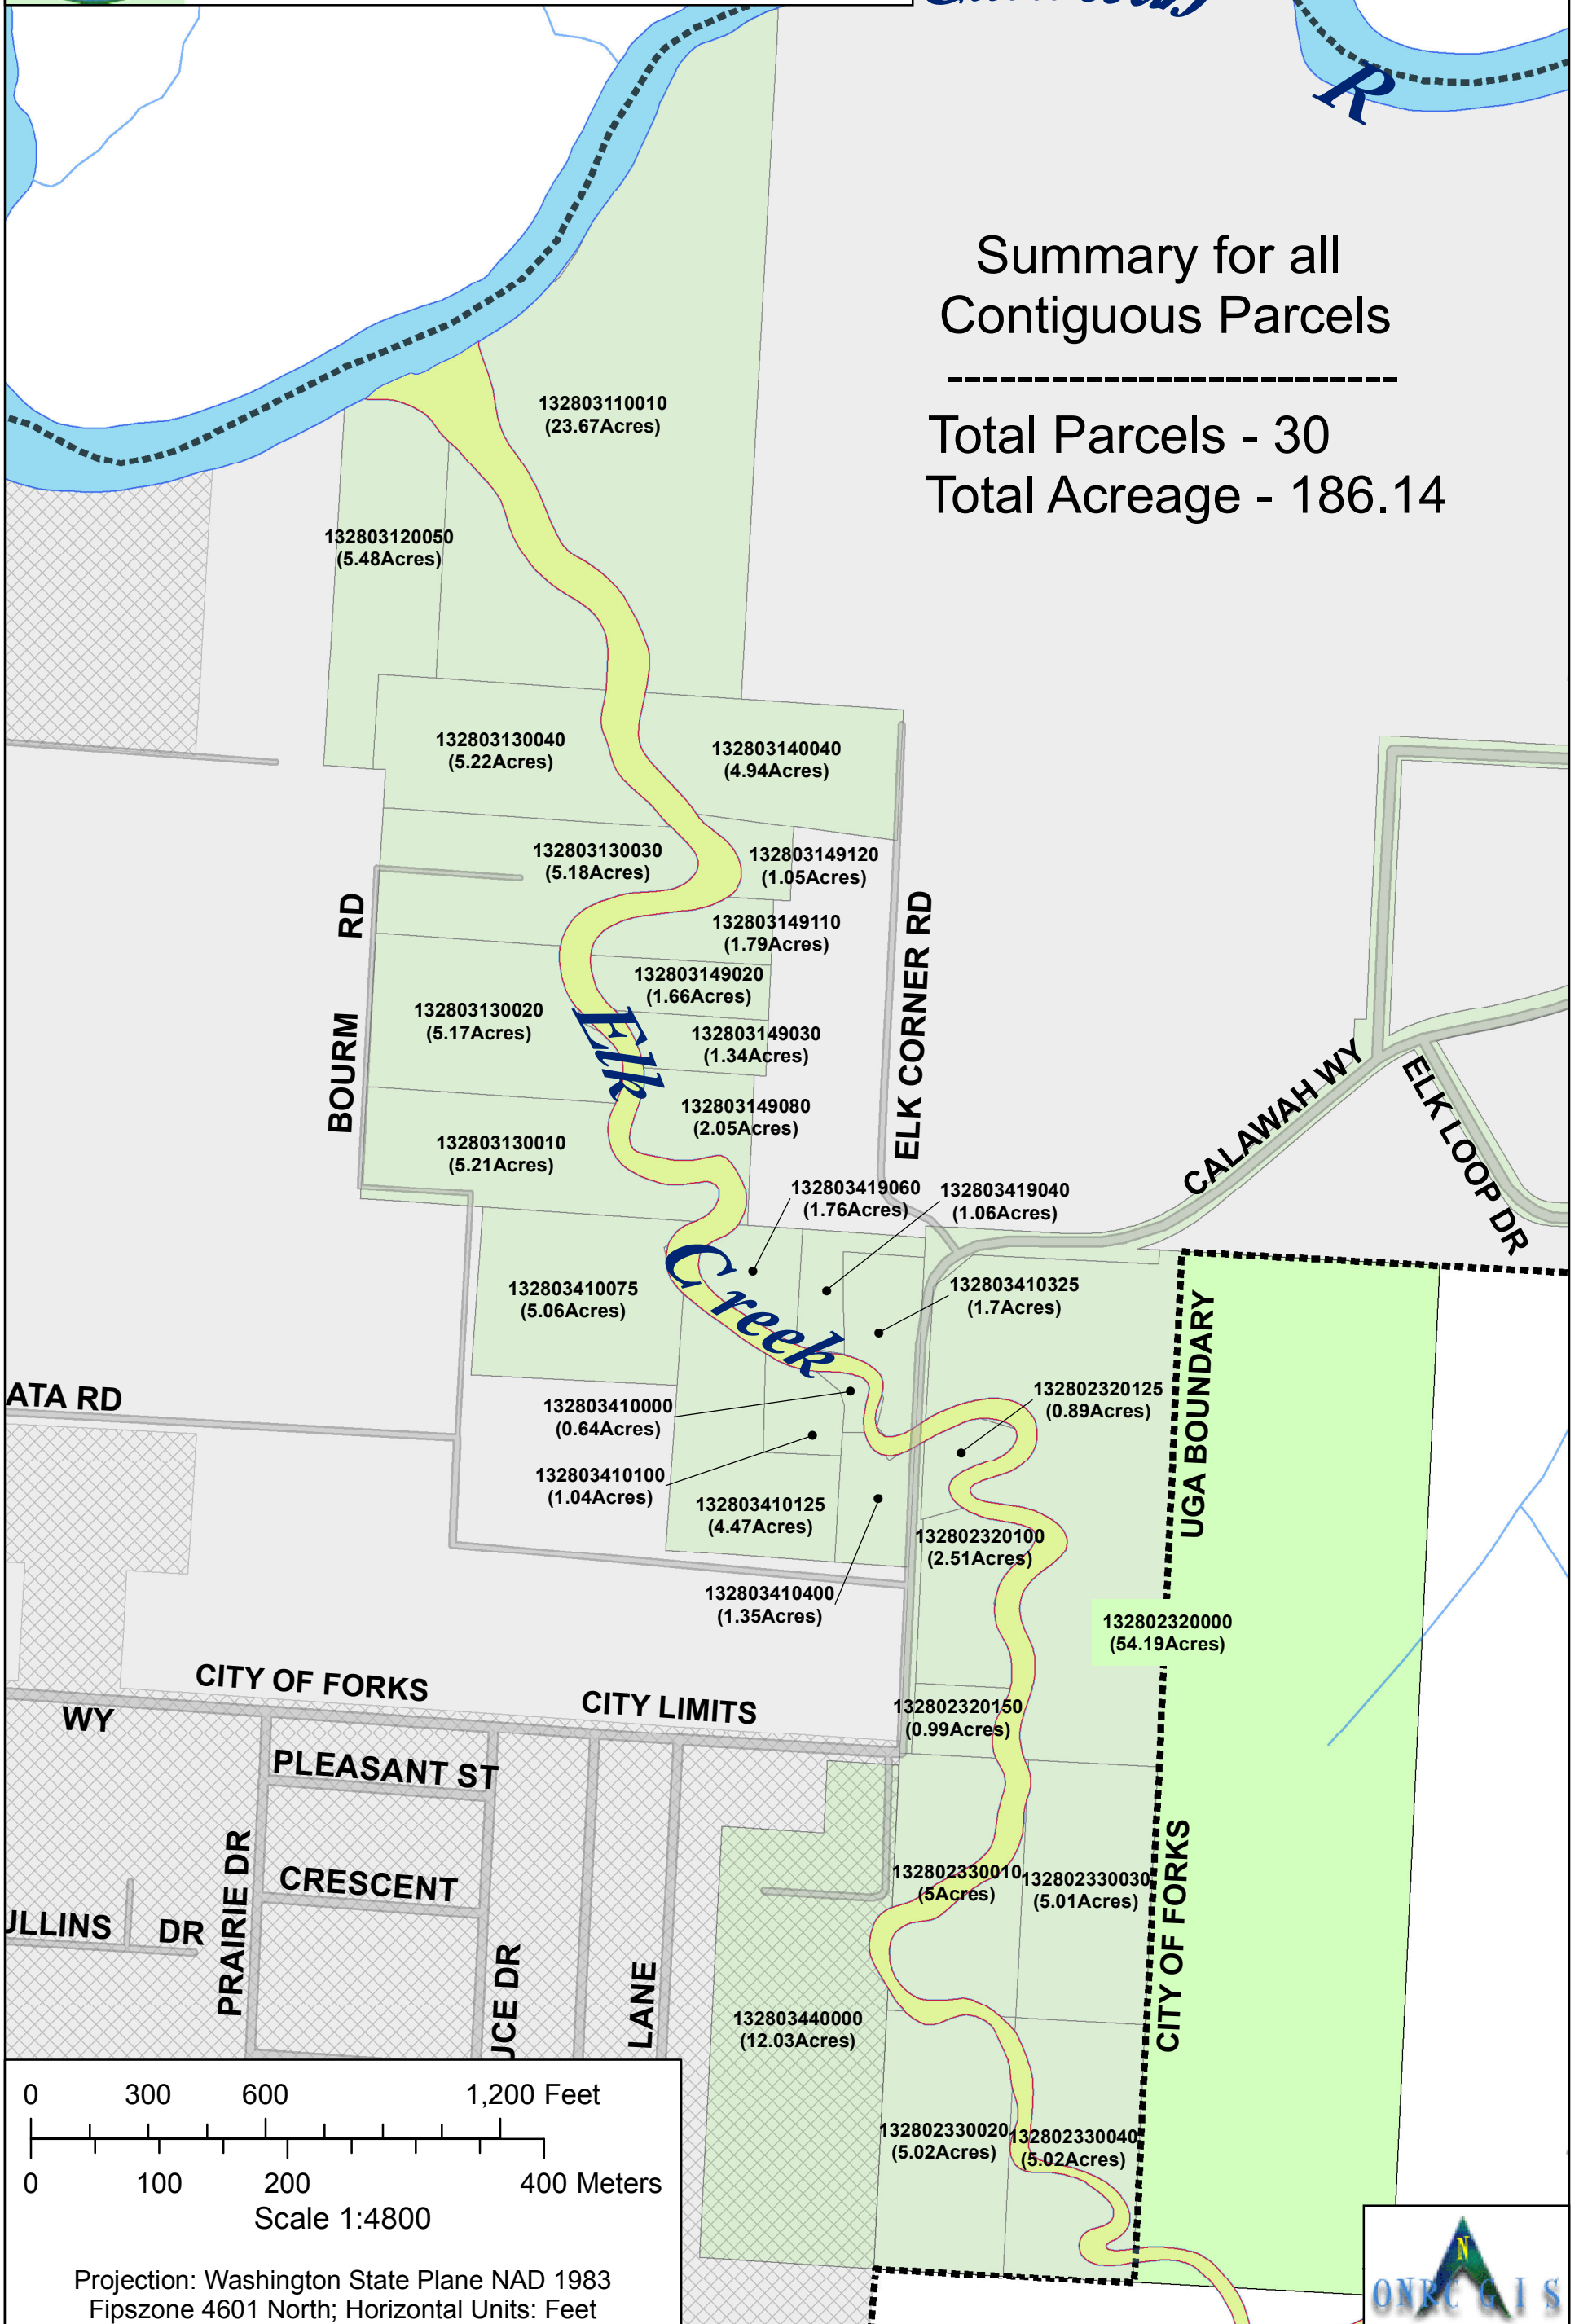

City of Forks

Parcels on SMA Elk--Calawah 10 Reach

Summary for all Contiguous Parcels

Total Parcels - 30
Total Acreage - 186.14

Projection: Washington State Plane NAD 1983
Fipszone 4601 North; Horizontal Units: Feet