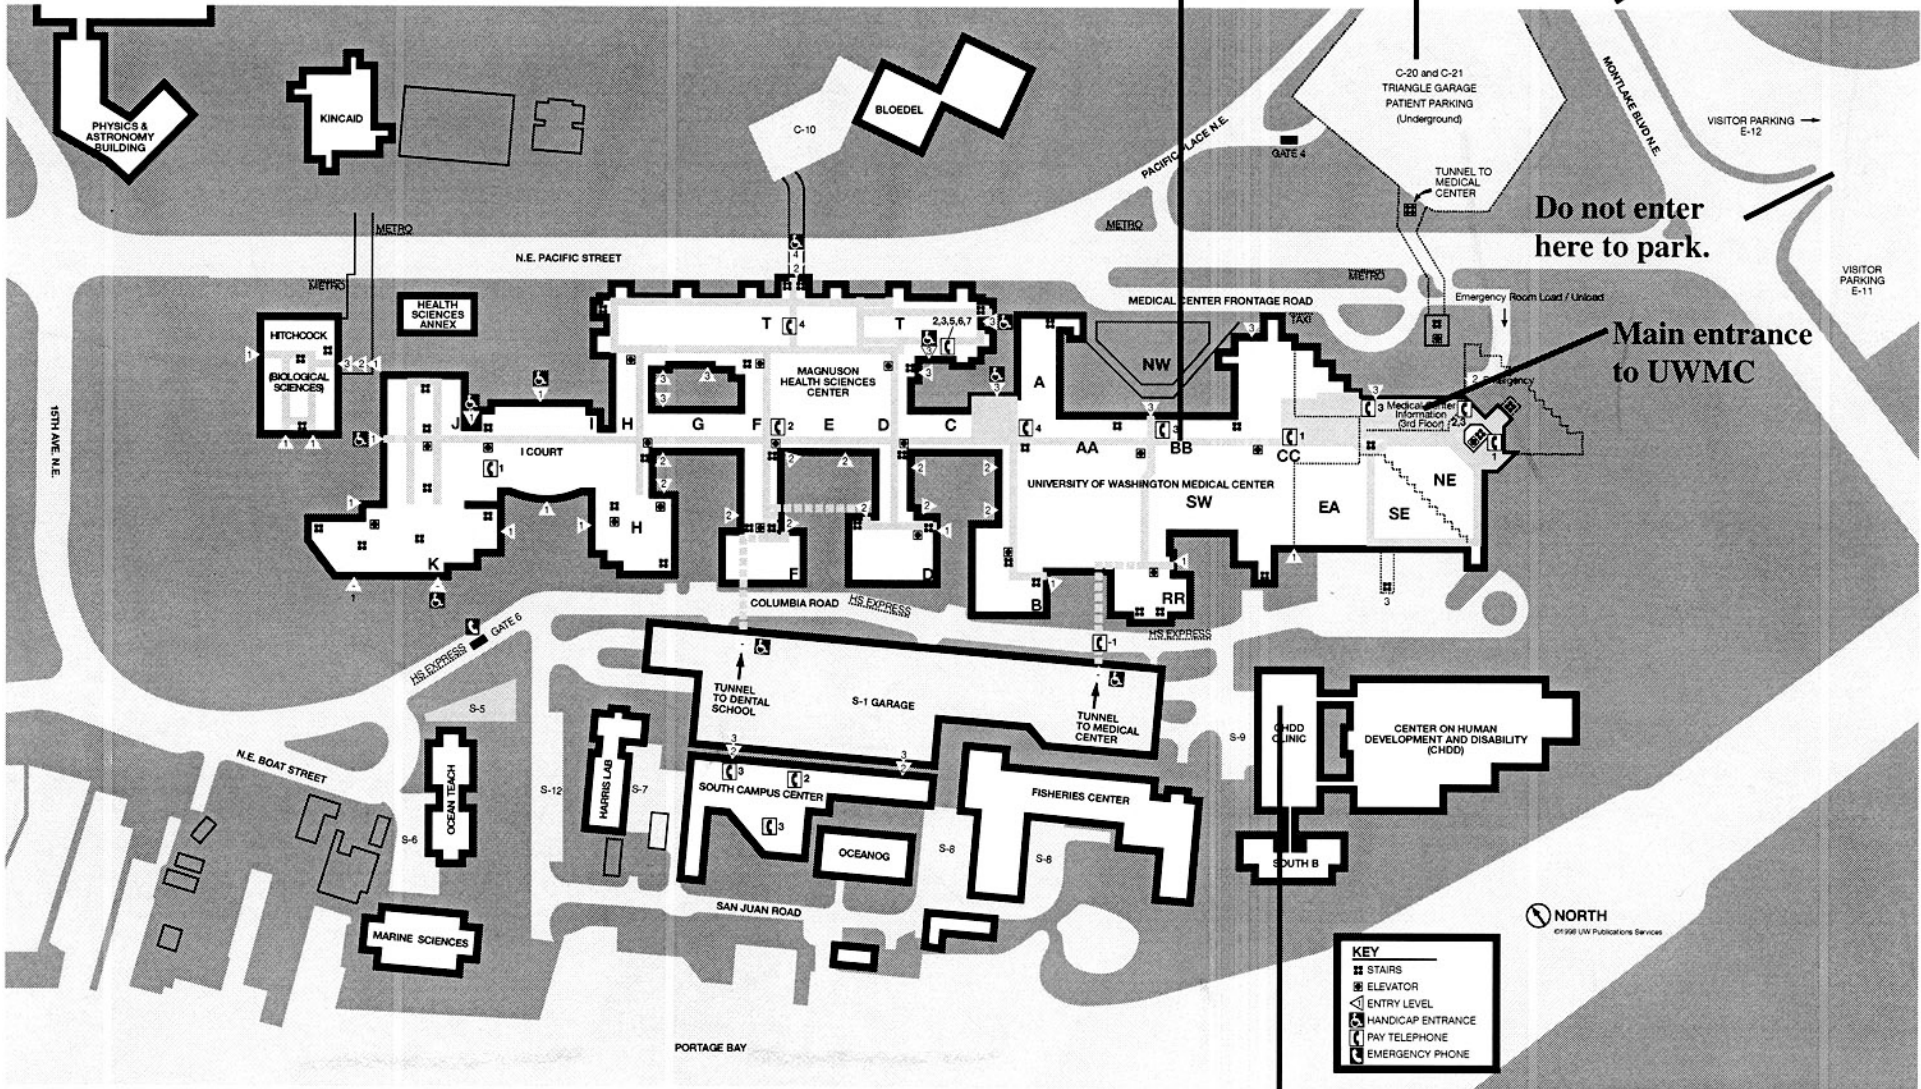

Enter through Gate 8 by Husky Stadium for parking.

Take BB elevators to the 11th floor, room BB 1165.

DO NOT PARK HERE

Do not enter here to park.

Main entrance to UWMC

From the parking lot, walk across the street to the main UWMC entrance. Turn right at information desk and continue down hall until you reach the BB elevators. You will pass the Pacific Elevators. Proceed upstairs to the 11th floor.

Virginia Merrill Bloedel Hearing Research Center, 1st floor.