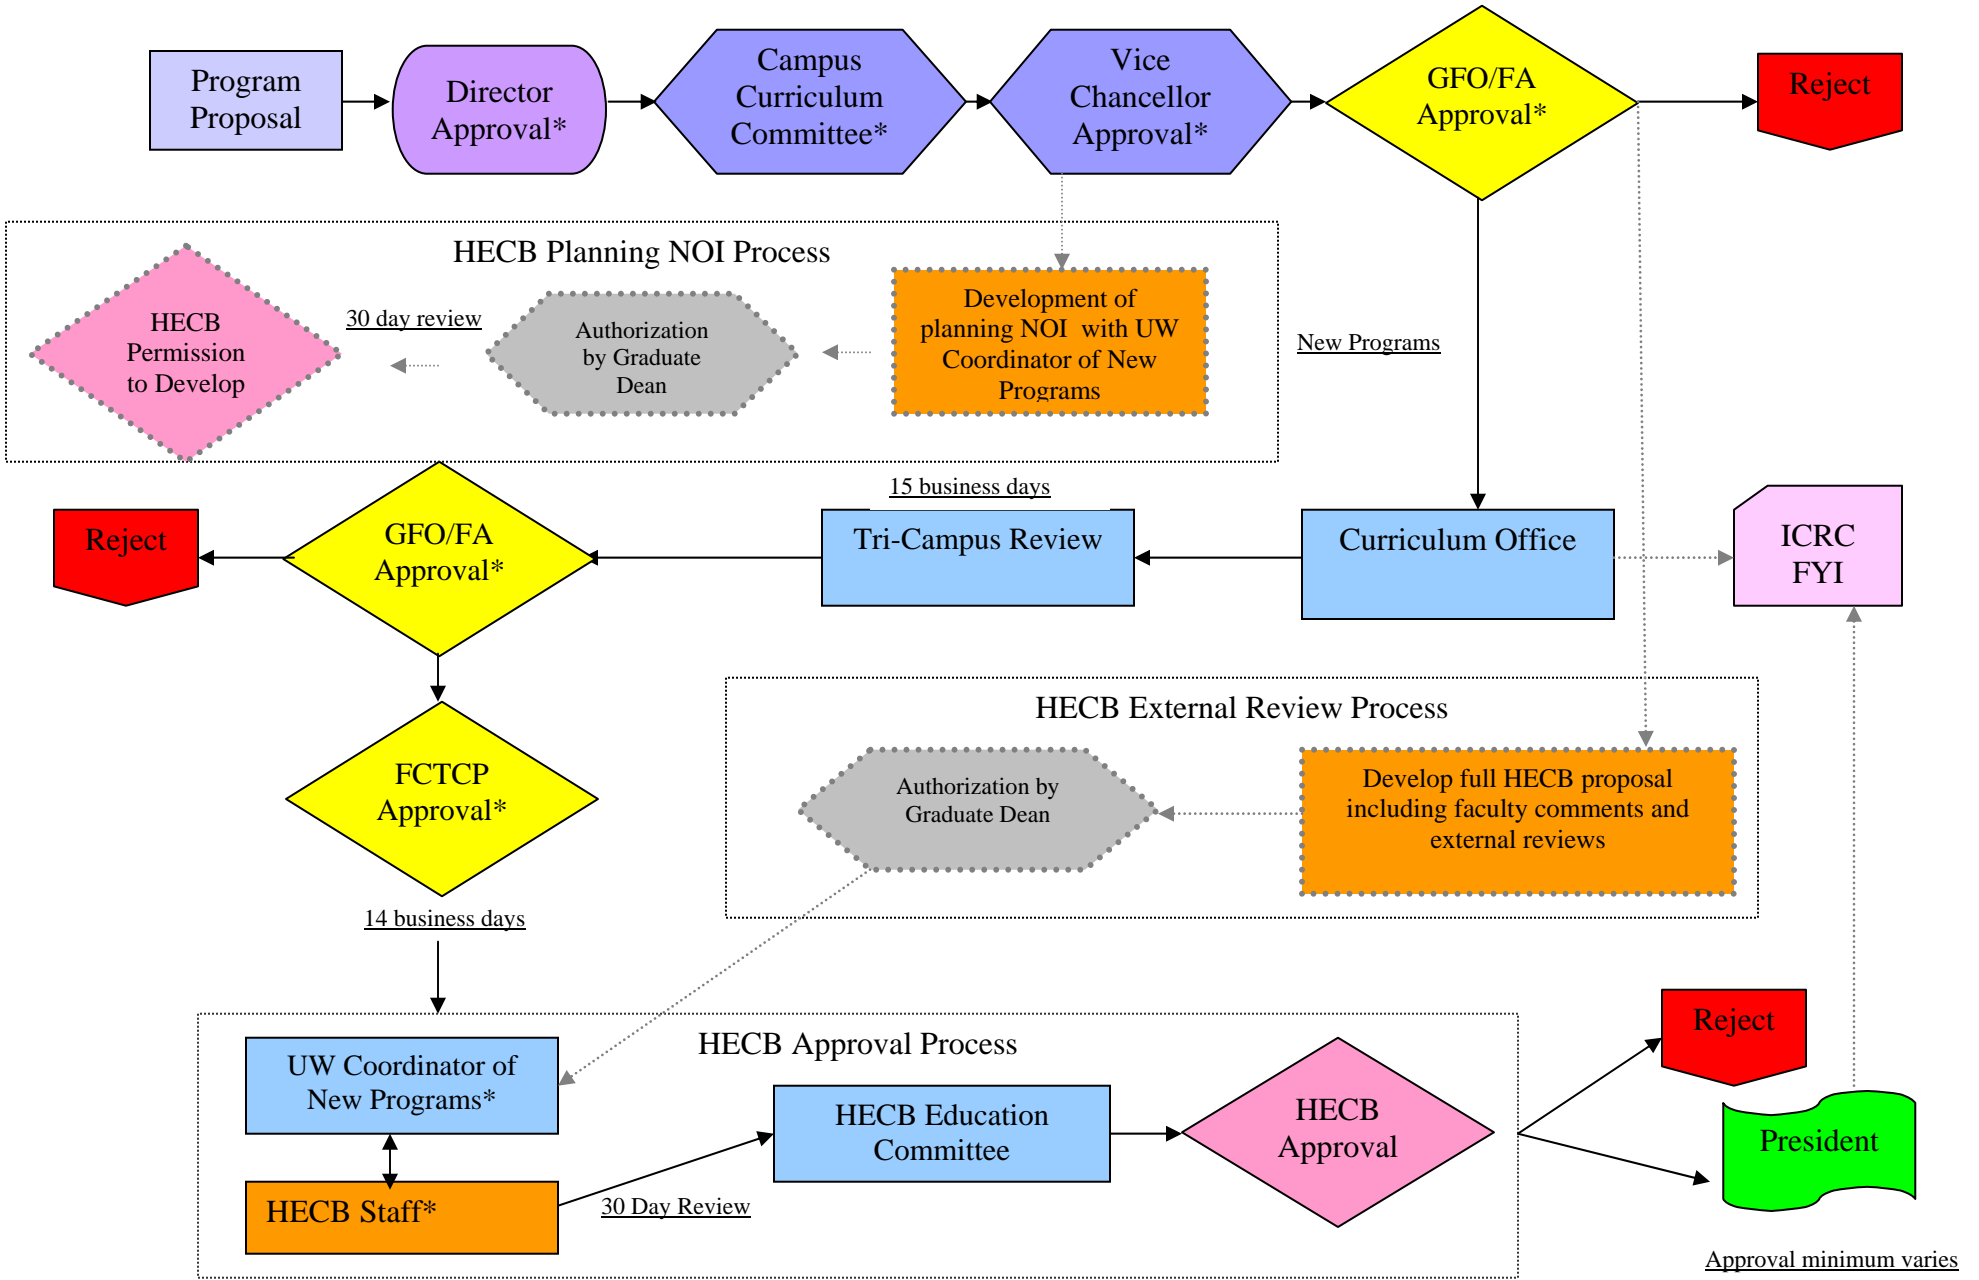

UW Bothell/Tacoma 1503 Approval Process Flowchart For New Degrees and Majors

* - May contact or send back for more information.

GFO: Bothell General Faculty Organization FA: Tacoma Faculty Assembly ICRC: Intercollege Relations Commission
 FCTCP: Faculty Council on Tri-Campus Policy HECB: Higher Education Coordinating Board NOI: Notice of Intent

↔ - Two-way conversation