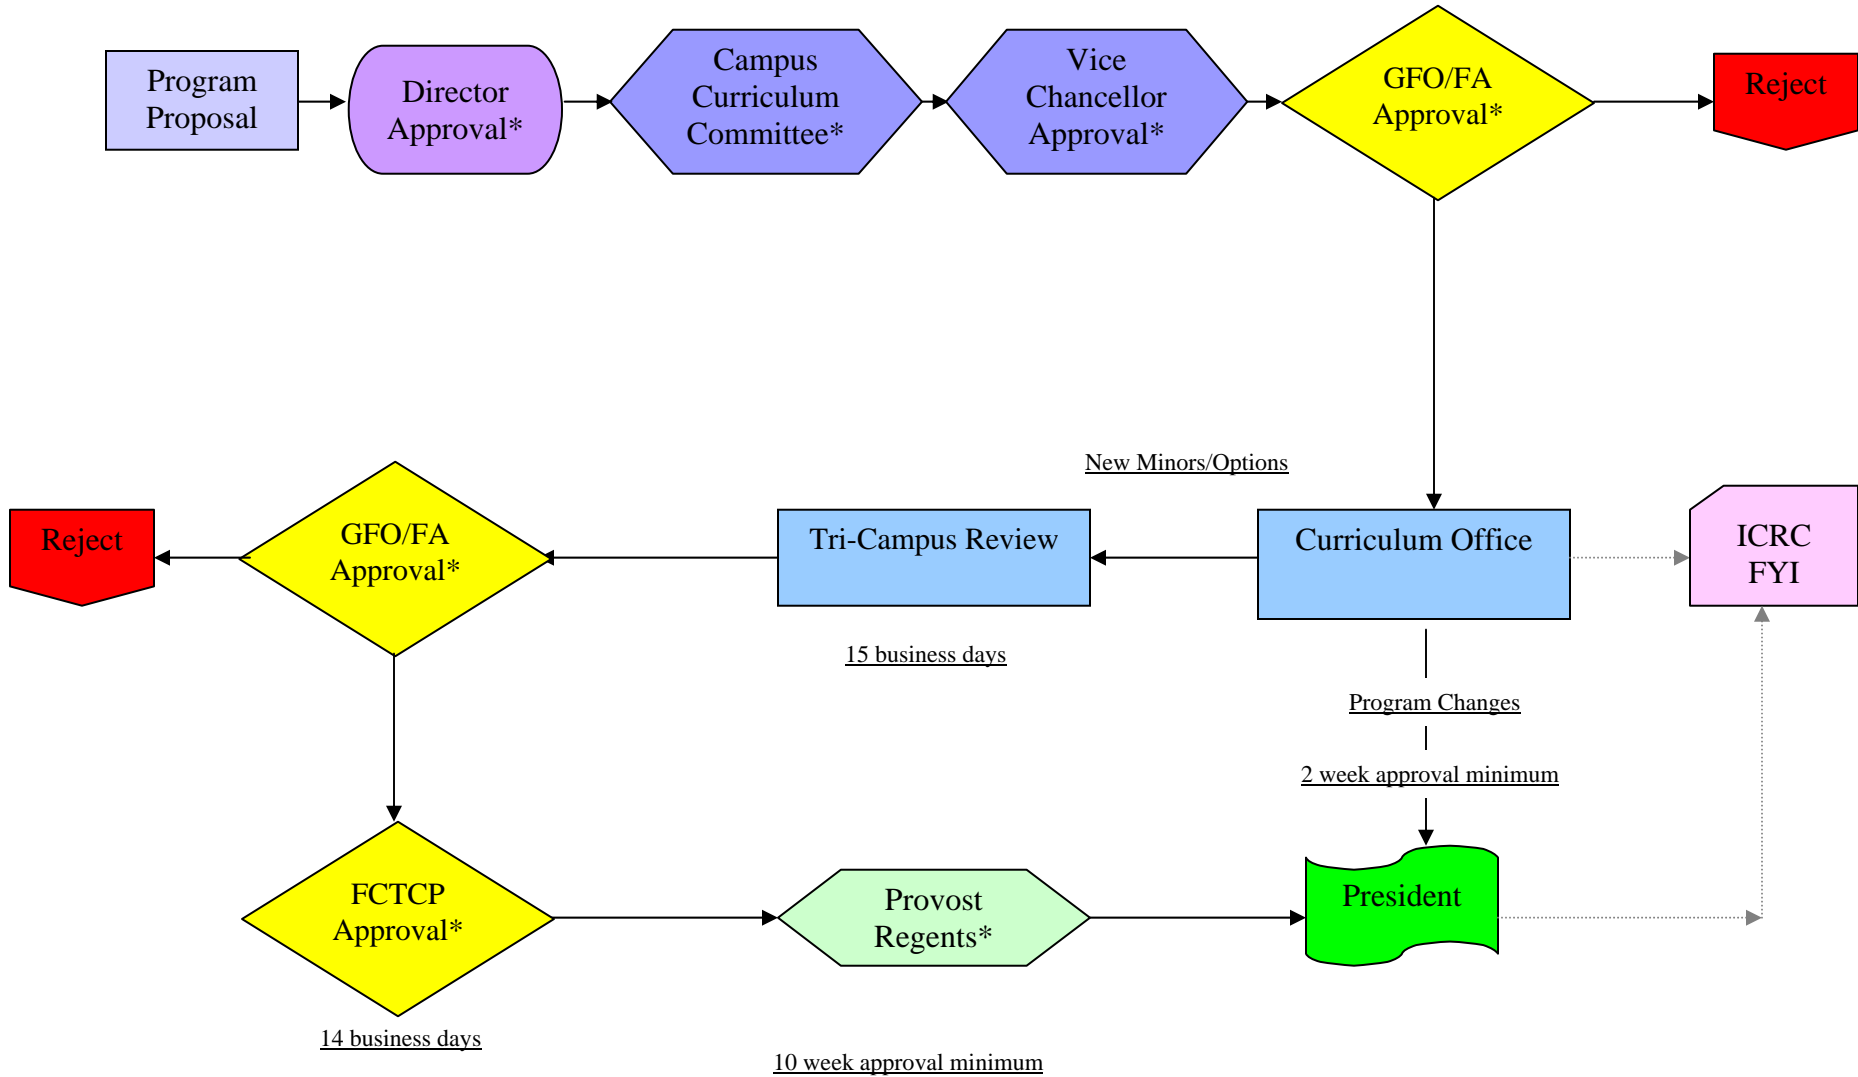

UW Bothell/Tacoma 1503 Approval Process Flowchart For Program Changes/New Minors & Options

* - May contact or send back for more information. ↔ - Two-way conversation
 GFO: Bothell General Faculty Organization FA: Tacoma Faculty Assembly
 FCTCP: Faculty Council on Tri-Campus Policy ICRC: Intercollege Relations Commission