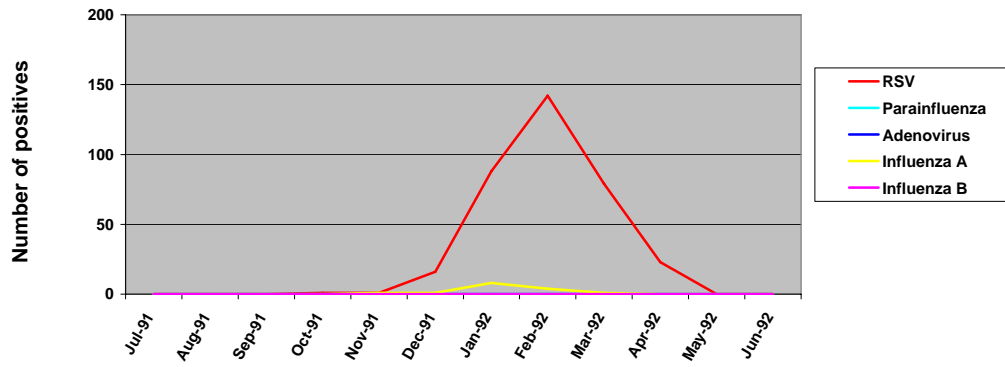

1991 - 1992 Respiratory Virus Detections

week ending	number tested	RSV	Parainfluenza	Adenovirus	Influenza A	Influenza B
05-Jul-91	26	0	0	0	0	0
12-Jul-91	16	0	0	0	0	0
19-Jul-91	31	0	0	0	0	0
26-Jul-91	18	0	0	0	0	0
02-Aug-91	12	0	0	0	0	0
09-Aug-91	18	0	0	0	0	0
16-Aug-91	17	0	0	0	0	0
23-Aug-91	15	0	0	0	0	0
30-Aug-91	15	0	0	0	0	0
06-Sep-91	19	0	0	0	0	0
13-Sep-91	15	0	0	0	0	0
20-Sep-91	29	0	0	0	0	0
27-Sep-91	17	0	0	0	0	0
04-Oct-91	24	0	0	0	0	0
11-Oct-91	24	1	0	0	0	0
18-Oct-91	19	0	0	0	0	0
25-Oct-91	13	0	0	0	0	0
01-Nov-91	25	0	0	0	0	0
08-Nov-91	34	0	0	0	0	0
15-Nov-91	31	0	0	0	0	0
22-Nov-91	21	0	0	0	0	0
29-Nov-91	22	1	0	0	1	0
06-Dec-91	34	0	0	0	1	0
13-Dec-91	39	4	0	0	0	0
20-Dec-91	29	3	0	0	0	0
27-Dec-91	42	9	0	0	0	0
03-Jan-92	54	17	0	0	1	0
10-Jan-92	82	16	0	0	2	0
17-Jan-92	47	14	0	0	2	0
24-Jan-92	69	20	0	0	2	0
31-Jan-92	70	21	0	0	1	0
07-Feb-92	101	37	0	0	0	0
14-Feb-92	83	31	0	0	0	0
21-Feb-92	108	40	0	0	2	0
28-Feb-92	105	34	0	0	2	0
06-Mar-92	83	31	0	0	0	0
13-Mar-92	69	19	0	0	0	0
20-Mar-92	53	17	0	0	1	0
27-Mar-92	62	12	0	0	0	0
03-Apr-92	39	11	0	0	0	0
10-Apr-92	42	8	0	0	0	0
17-Apr-92	28	2	0	0	0	0
24-Apr-92	30	2	0	0	0	0
01-May-92	21	0	0	0	0	0
08-May-92	21	0	0	0	0	0
15-May-92	11	0	0	0	0	0
22-May-92	17	0	0	0	0	0
29-May-92	16	0	0	0	0	0
05-Jun-92	22	0	0	0	0	0
12-Jun-92	9	0	0	0	0	0
19-Jun-92	16	0	0	0	0	0
26-Jun-92	27	0	0	0	0	0