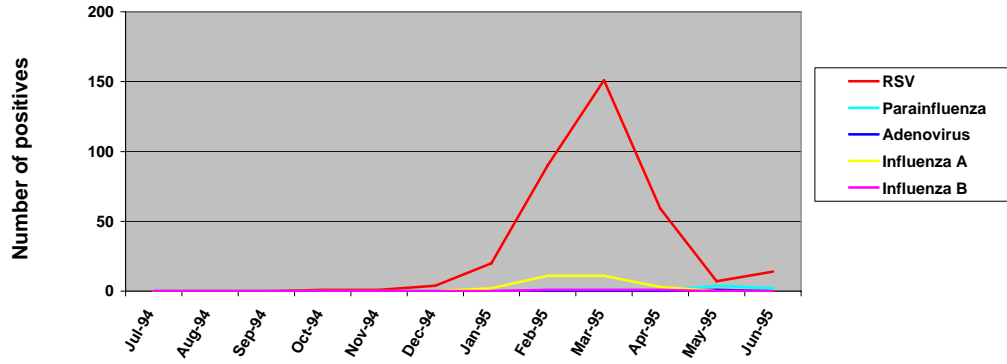

### 1994 - 1995 Respiratory Virus Detections

week ending	number tested	RSV	Parainfluenza	Adenovirus	Influenza A	Influenza B
01-Jul-94	10	0	0	0	0	0
08-Jul-94	11	0	0	0	0	0
15-Jul-94	12	0	0	0	0	0
22-Jul-94	17	0	0	0	0	0
29-Jul-94	15	0	0	0	0	0
05-Aug-94	4	0	0	0	0	0
12-Aug-94	9	0	0	0	0	0
19-Aug-94	9	0	0	0	0	0
26-Aug-94	9	0	0	0	0	0
02-Sep-94	11	0	0	0	0	0
09-Sep-94	10	0	0	0	0	0
16-Sep-94	7	0	0	0	0	0
23-Sep-94	11	0	0	0	0	0
30-Sep-94	7	0	0	0	0	0
07-Oct-94	19	0	0	0	0	0
14-Oct-94	18	0	0	0	0	0
21-Oct-94	18	0	0	0	0	0
28-Oct-94	24	1	0	0	0	0
04-Nov-94	24	0	0	0	0	0
11-Nov-94	27	0	0	0	0	0
18-Nov-94	18	0	0	0	0	0
25-Nov-94	22	1	0	0	0	0
02-Dec-94	24	0	0	0	0	0
09-Dec-94	16	1	0	0	0	0
16-Dec-94	22	0	0	0	0	0
23-Dec-94	14	1	0	0	0	0
30-Dec-94	20	2	0	0	0	0
06-Jan-95	22	2	0	0	0	0
13-Jan-95	44	3	0	0	1	0
20-Jan-95	41	7	0	0	1	0
27-Jan-95	31	8	0	0	3	0
03-Feb-95	43	14	0	0	3	0
10-Feb-95	69	16	0	0	4	0
17-Feb-95	70	28	0	0	4	1
24-Feb-95	94	32	0	0	0	0
03-Mar-95	109	32	0	0	3	0
10-Mar-95	81	25	0	0	4	0
17-Mar-95	80	35	0	0	4	0
24-Mar-95	108	33	0	0	0	1
31-Mar-95	76	26	0	0	0	0
07-Apr-95	73	19	0	0	2	1
14-Apr-95	76	17	0	0	1	0
21-Apr-95	48	13	0	0	0	0
28-Apr-95	44	10	0	0	0	0
05-May-95	33	5	0	0	0	0
12-May-95	28	1	0	1	0	0
19-May-95	27	0	1	0	0	0
26-May-95	28	1	3	0	0	0
02-Jun-95	18	2	1	0	0	0
09-Jun-95	26	3	0	0	0	0
16-Jun-95	18	5	0	0	0	0
23-Jun-95	18	4	0	0	0	0
30-Jun-95	12	0	1	0	0	0