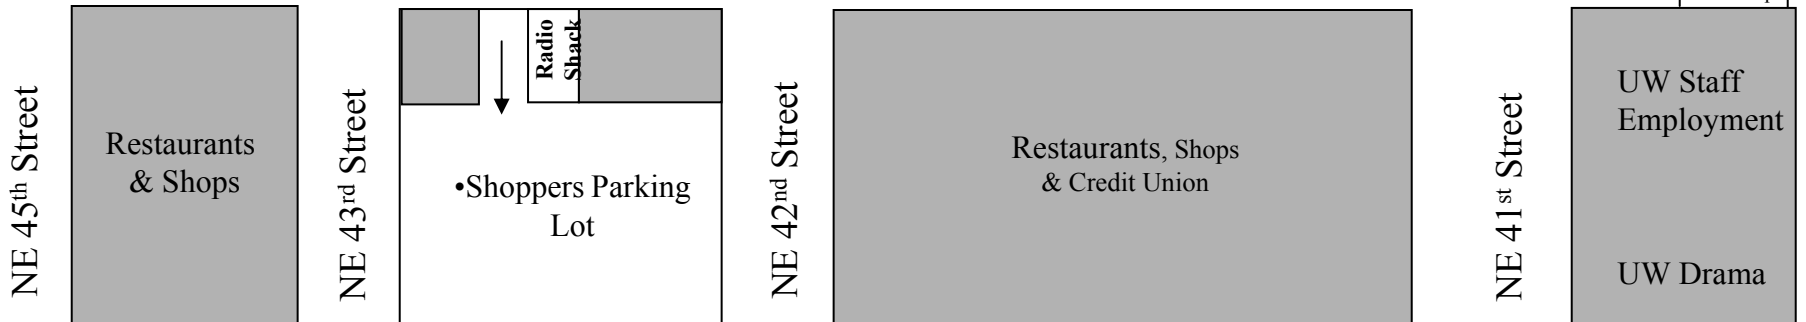

15<sup>th</sup> Avenue NE

University Ave. NE (a.k.a. The Ave)

\*The Clinic only validates parking for the Shoppers Parking lots.