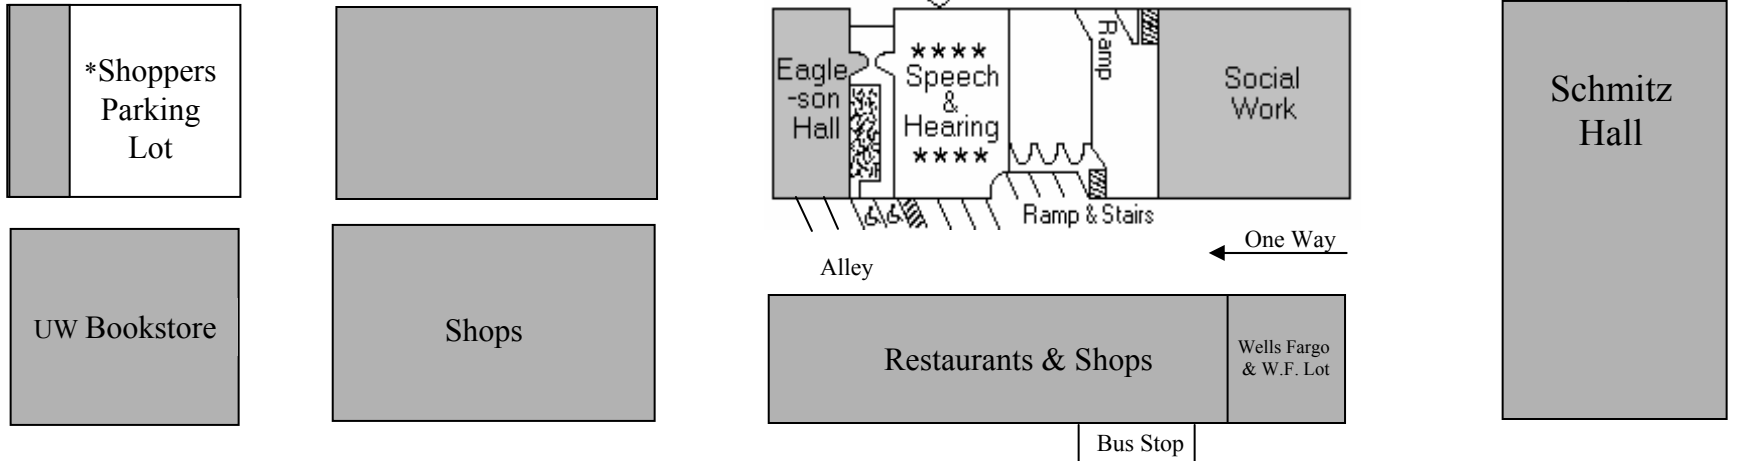

15<sup>th</sup> Avenue NE

University Ave. NE (a.k.a. The Ave)

\*The Clinic only validates parking for the Shoppers Parking lots.