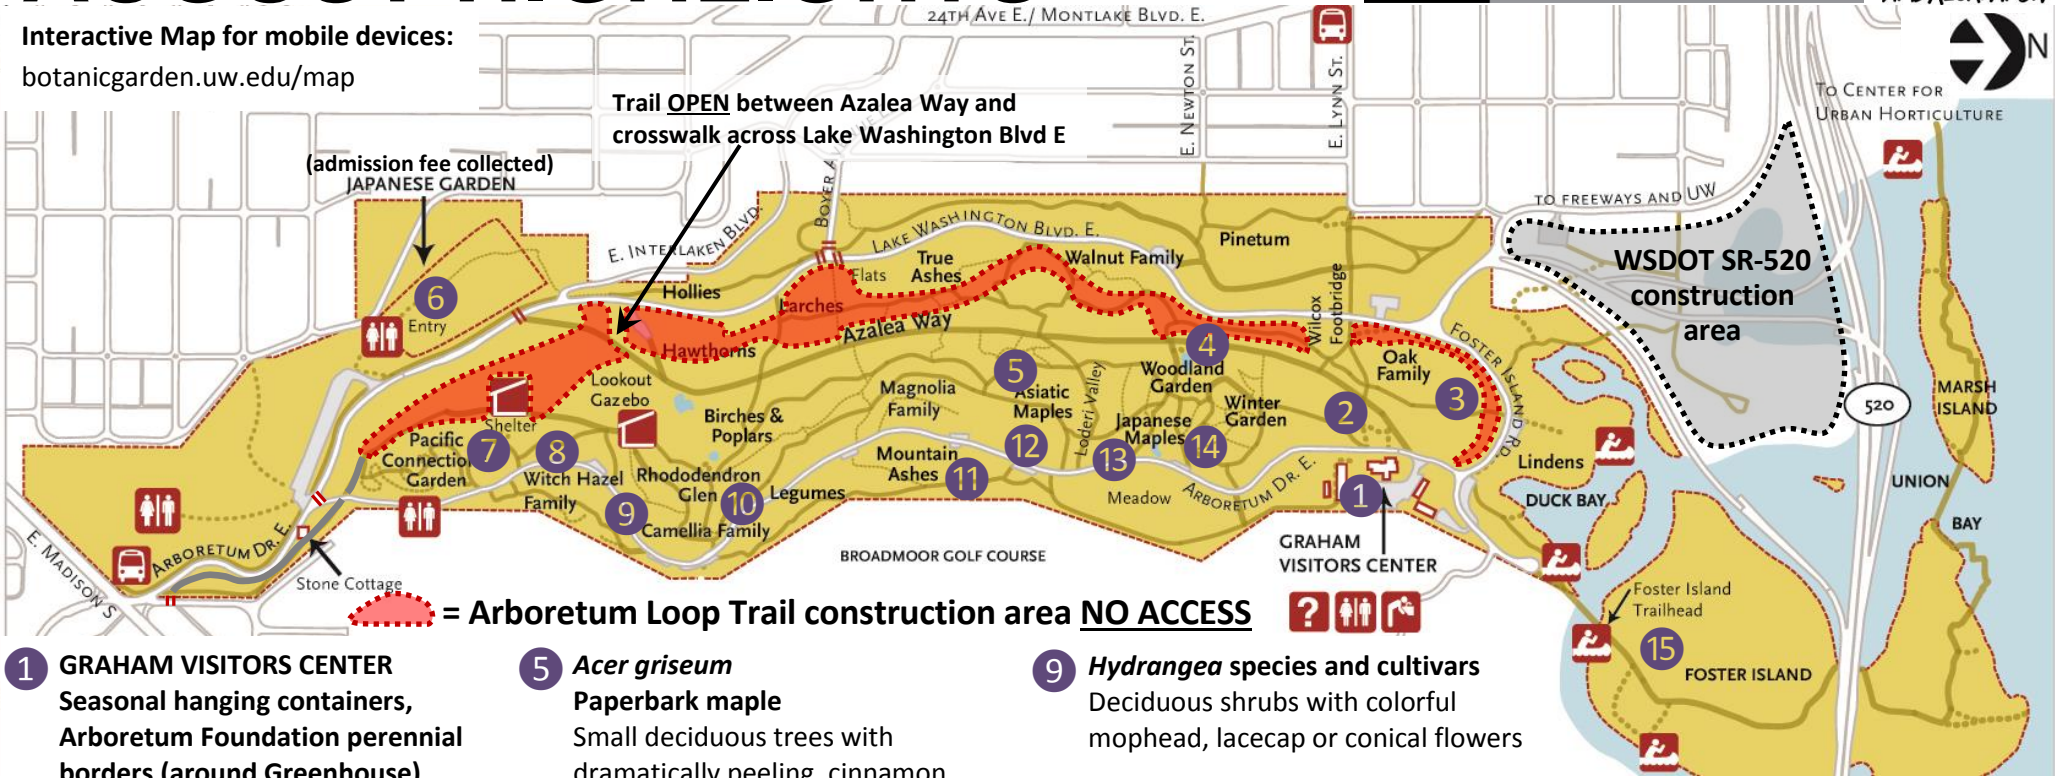

# Washington Park Arboretum

# AUGUST HIGHLIGHTS

Interactive Map for mobile devices:  
[botanicgarden.uw.edu/map](http://botanicgarden.uw.edu/map)

**1 GRAHAM VISITORS CENTER**  
 Seasonal hanging containers,  
 Arboretum Foundation perennial  
 borders (around Greenhouse)

**12 Magnolia grandiflora cultivars**  
**Evergreen magnolia**  
 Broadleaf evergreen trees with  
 huge, fragrant white flowers and  
 large shiny leaves with bronze  
 indumentum

**13 Oxydendrum arboreum**  
**Sourwood, sorrel tree**  
 Deciduous trees with pendant  
 white-cream flowers and seedheads

**14 Hydrangea quercifolia**  
**Oakleaf hydrangea**  
 Deciduous shrubs with conical,  
 scented white flowers, peeling bark

**15 FOSTER ISLAND and ARBORETUM**  
**WATERFRONT TRAIL**  
 Collections of oaks, birches and  
 pines, and access to boardwalk and  
 waterfront trail. Water views and a  
 prime area for sighting waterfowl  
 and water-loving plants and animals