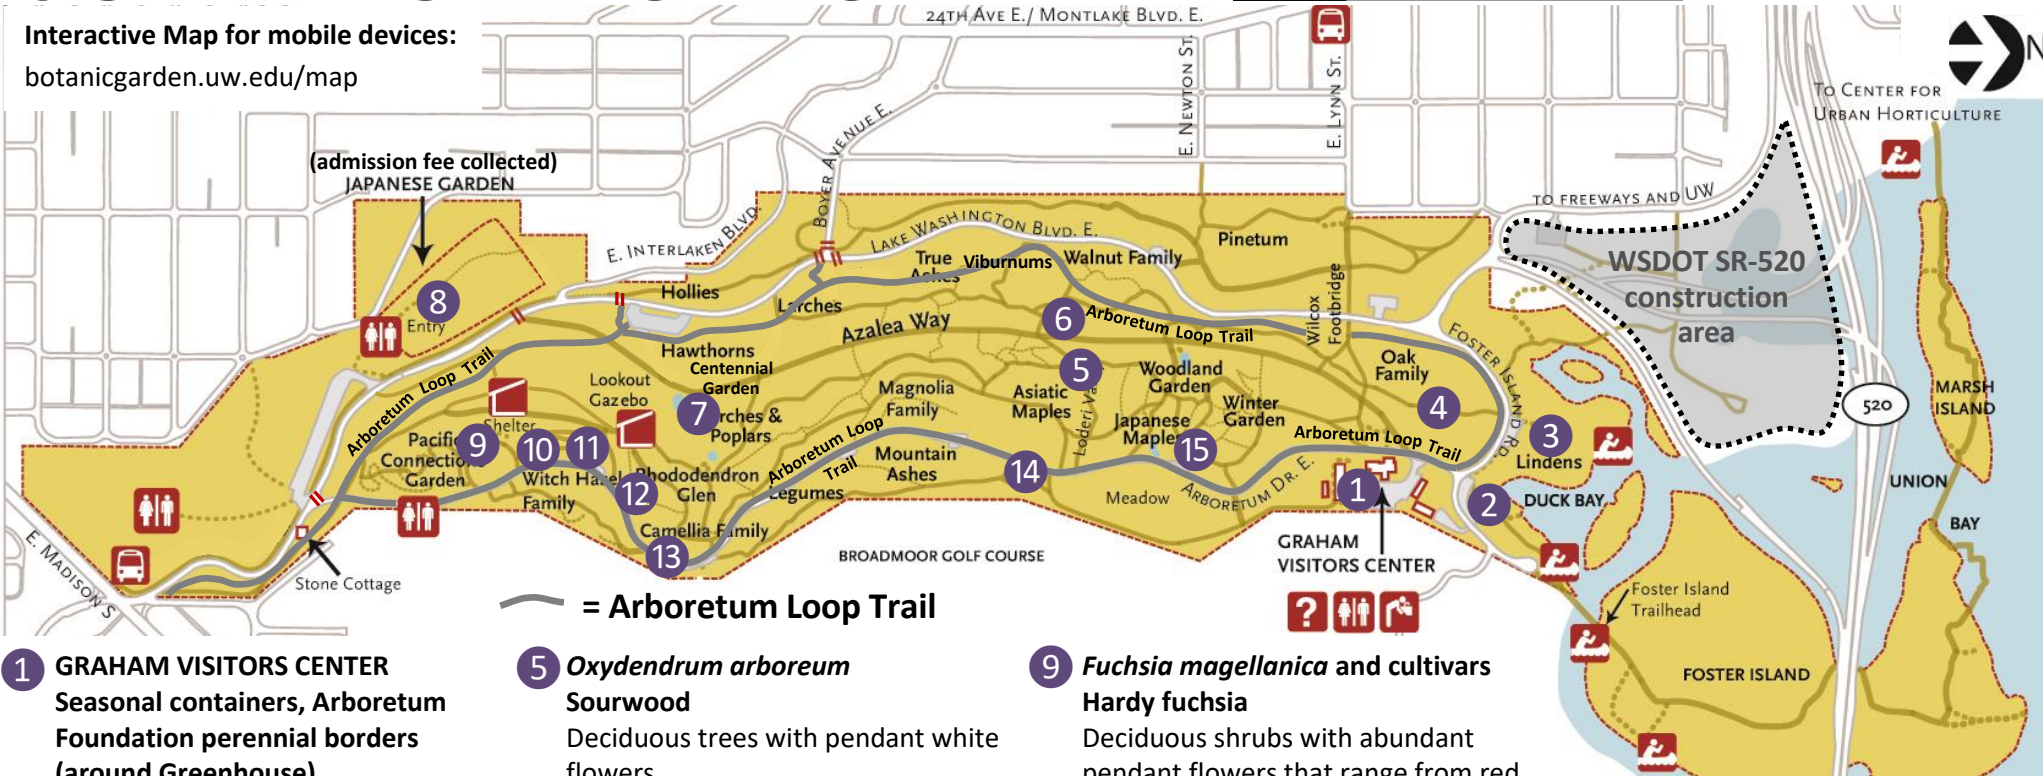

Washington Park Arboretum

JULY HIGHLIGHTS

Interactive Map for mobile devices:
botanicgarden.uw.edu/map

- 1 GRAHAM VISITORS CENTER**
 Seasonal containers, Arboretum Foundation perennial borders (around Greenhouse)
- 2 *Koelreuteria paniculata***
Goldenrain Tree
 Medium deciduous trees with yellow flower panicles. New leaves have pink hue
- 3 *Tilia* species**
Lindens
 Small-large deciduous trees with small flowers and showy, cream colored bracts
- 4 *Quercus* species**
Oak collection
 Majestic deciduous shade trees and smaller evergreen species, part of the National Collection

- 5 *Oxydendrum arboreum***
Sourwood
 Deciduous trees with pendant white flowers
- 6 *Magnolia virginiana***
Sweet Bay
 Semi-evergreen tree with green leaves with white undersides, and scented, ivory colored flowers
- 7 CENTENNIAL GARDEN**
 Summer blooming hydrangeas, roses and perennials overlooking Azalea Way pond. Sponsored by the Seattle Garden Club in recognition of their 100th Anniversary in 2017
- 8 JAPANESE GARDEN**
 Authentic, formal 2.5 acre stroll garden admission fee collected

- 9 *Fuchsia magellanica* and cultivars**
Hardy fuchsia
 Deciduous shrubs with abundant pendant flowers that range from red and purple to pink and white, attractive to hummingbirds
- 10 New Zealand Forest**
 Small-leaved broadleaf evergreens of dramatic form against sweeps of grasses over 2.5 acres.
- 11 *Olearia* species**
Tree daisies
 Medium broadleaf evergreen shrubs with white, daisy-like flowers.
- 12 *Stewartia* species**
 Small deciduous trees with white, camellia-like flowers. Some species feature colorful bark

- 13 *Hydrangea* species and cultivars**
 Deciduous shrubs with colorful mophead, lacecap or conical flowers
- 14 *Magnolia grandiflora* cultivars**
Evergreen magnolia
 Broadleaf evergreen trees with huge, fragrant white flowers and large shiny leaves with bronze indumentum
- 15 *Hydrangea quercifolia***
Oakleaf hydrangea
 Deciduous shrubs with conical, scented white flowers, peeling bark