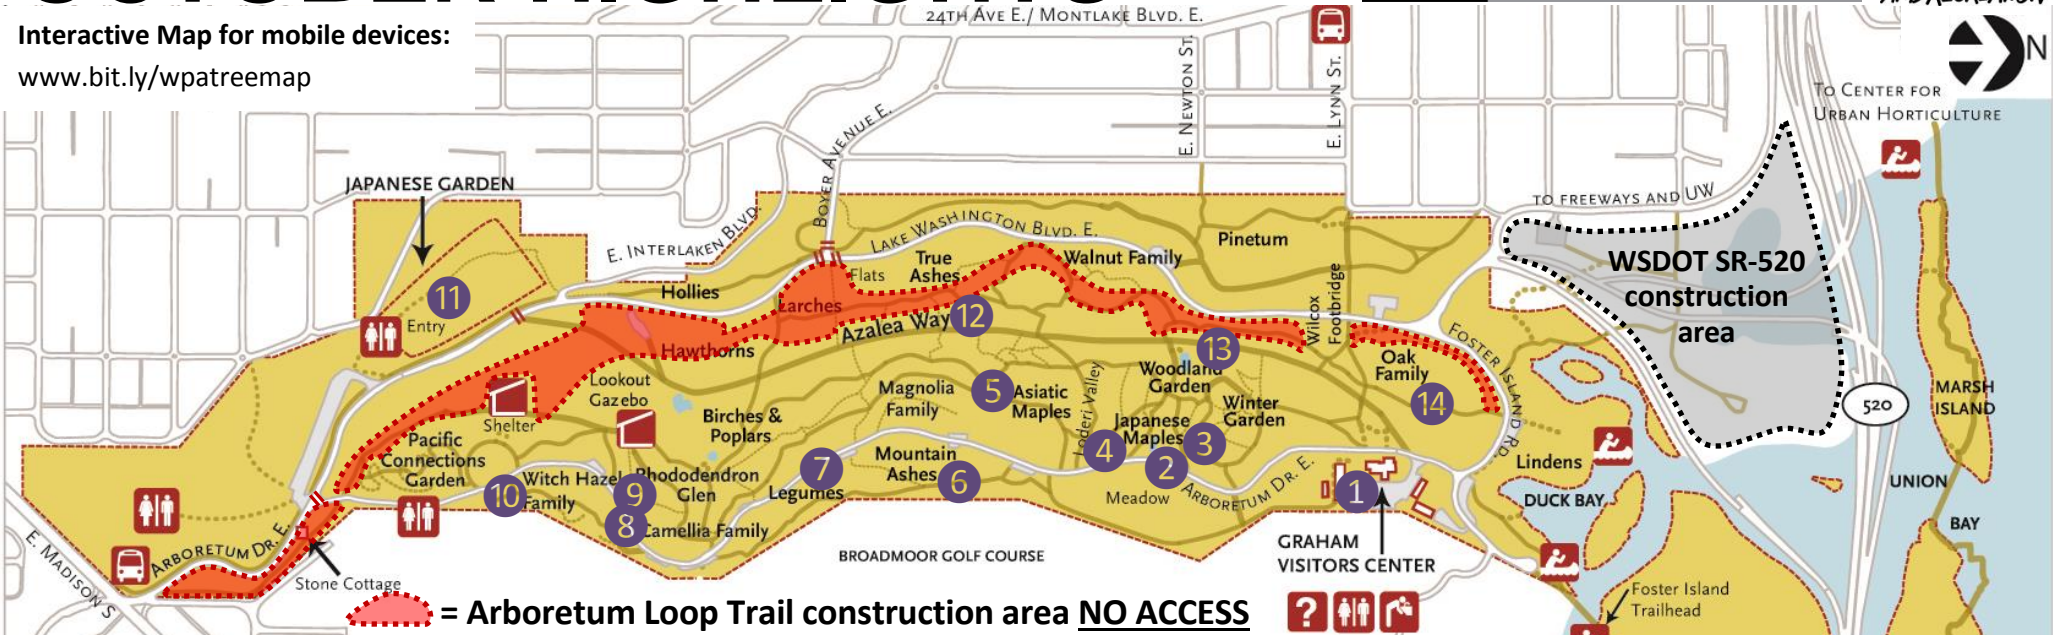

# Washington Park Arboretum

# OCTOBER HIGHLIGHTS

Interactive Map for mobile devices:

[www.bit.ly/wpatreemap](http://www.bit.ly/wpatreemap)

- 1 GRAHAM VISITORS CENTER**  
*Cercidiphyllum japonicum*  
**Katsura tree**  
Medium deciduous tree, fragrant, heart-shaped leaves of yellow, orange and dark red  
  
*Arbutus unedo*  
**Strawberry tree**  
Large broadleaf evergreen shrub, white urn shaped flowers at the same time as strawberry-like orange and red fruit
- 2 WOODLAND GARDEN**  
*Acer palmatum, Acer japonicum*  
**Japanese maples**  
Small deciduous trees of varying form and leaves, outstanding fall color in shades from yellow, orange and burgundy