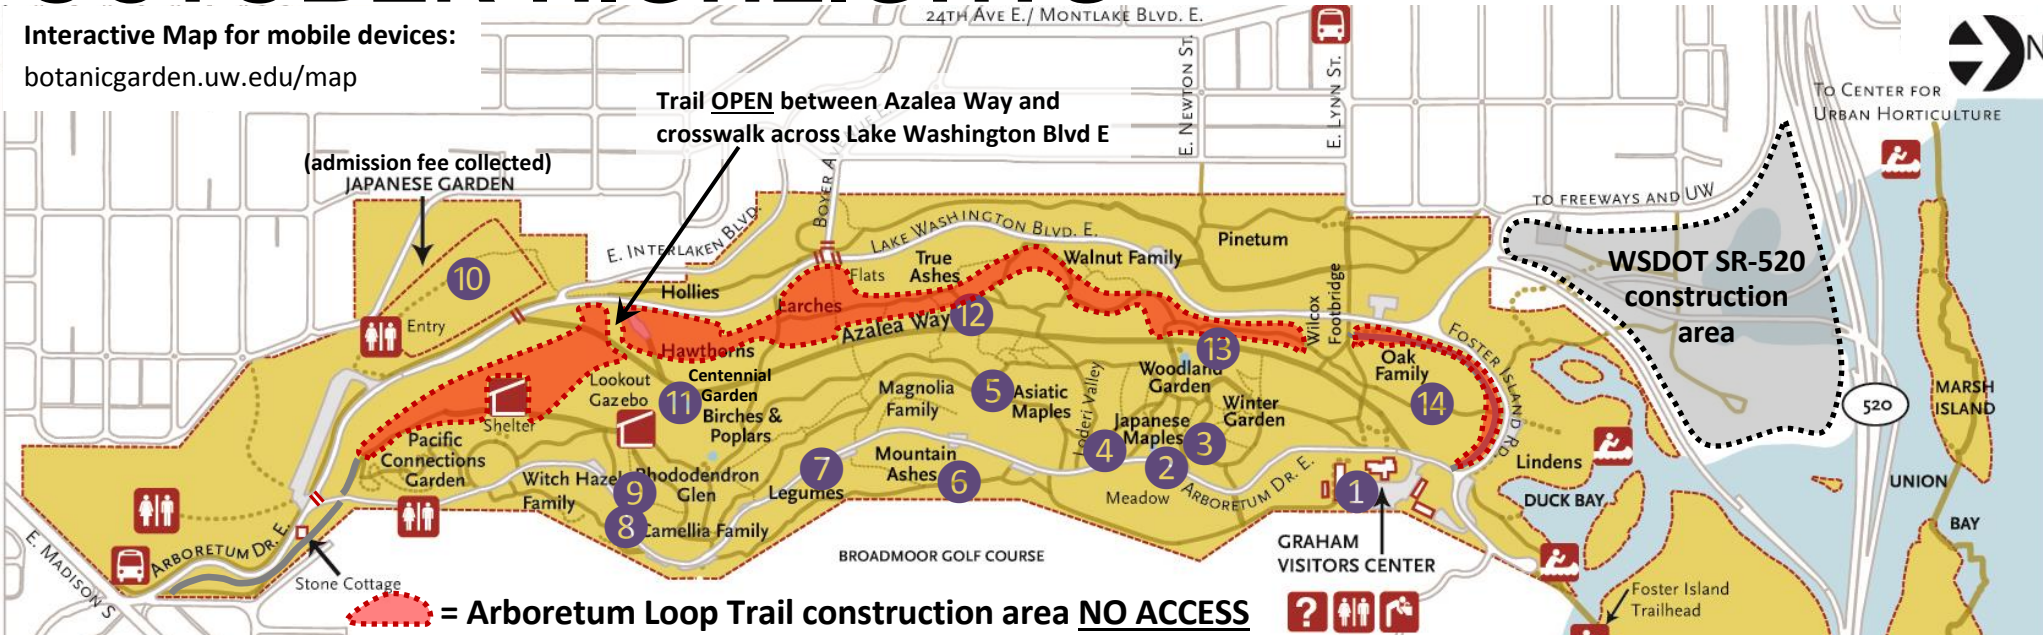

# Washington Park Arboretum

# OCTOBER HIGHLIGHTS

Interactive Map for mobile devices:  
[botanicgarden.uw.edu/map](http://botanicgarden.uw.edu/map)

- 1 GRAHAM VISITORS CENTER**  
*Cercidiphyllum japonicum*  
**Katsura tree**  
 Medium deciduous tree, fragrant, heart-shaped leaves of yellow, orange and dark red  
  
*Arbutus unedo*  
**Strawberry tree**  
 Large broadleaf evergreen shrub, white urn shaped flowers at the same time as strawberry-like orange and red fruit
- 2 WOODLAND GARDEN**  
*Acer palmatum, Acer japonicum*  
**Japanese maples**  
 Small deciduous trees of varying form and leaves, outstanding fall color in shades from yellow, orange and burgundy

- 3 *Fothergilla major***  
**Witch alder**  
 Large deciduous shrub with intense deep red fall color
- 4 *Oxydendrum arboreum***  
**Sourwood**  
 Deciduous trees with pendant white seedheads, red fall color
- 5 *Acer species and cultivars***  
**Asiatic maples**  
 Small deciduous trees with colorful seeds, bark and foliage, part of the National Collection
- 6 Brian Mulligan *Sorbus* Collection**  
**Mountain Ash/Whitebeam/Rowan**  
 Small deciduous trees with abundant red, orange, pink, yellow or white fruit