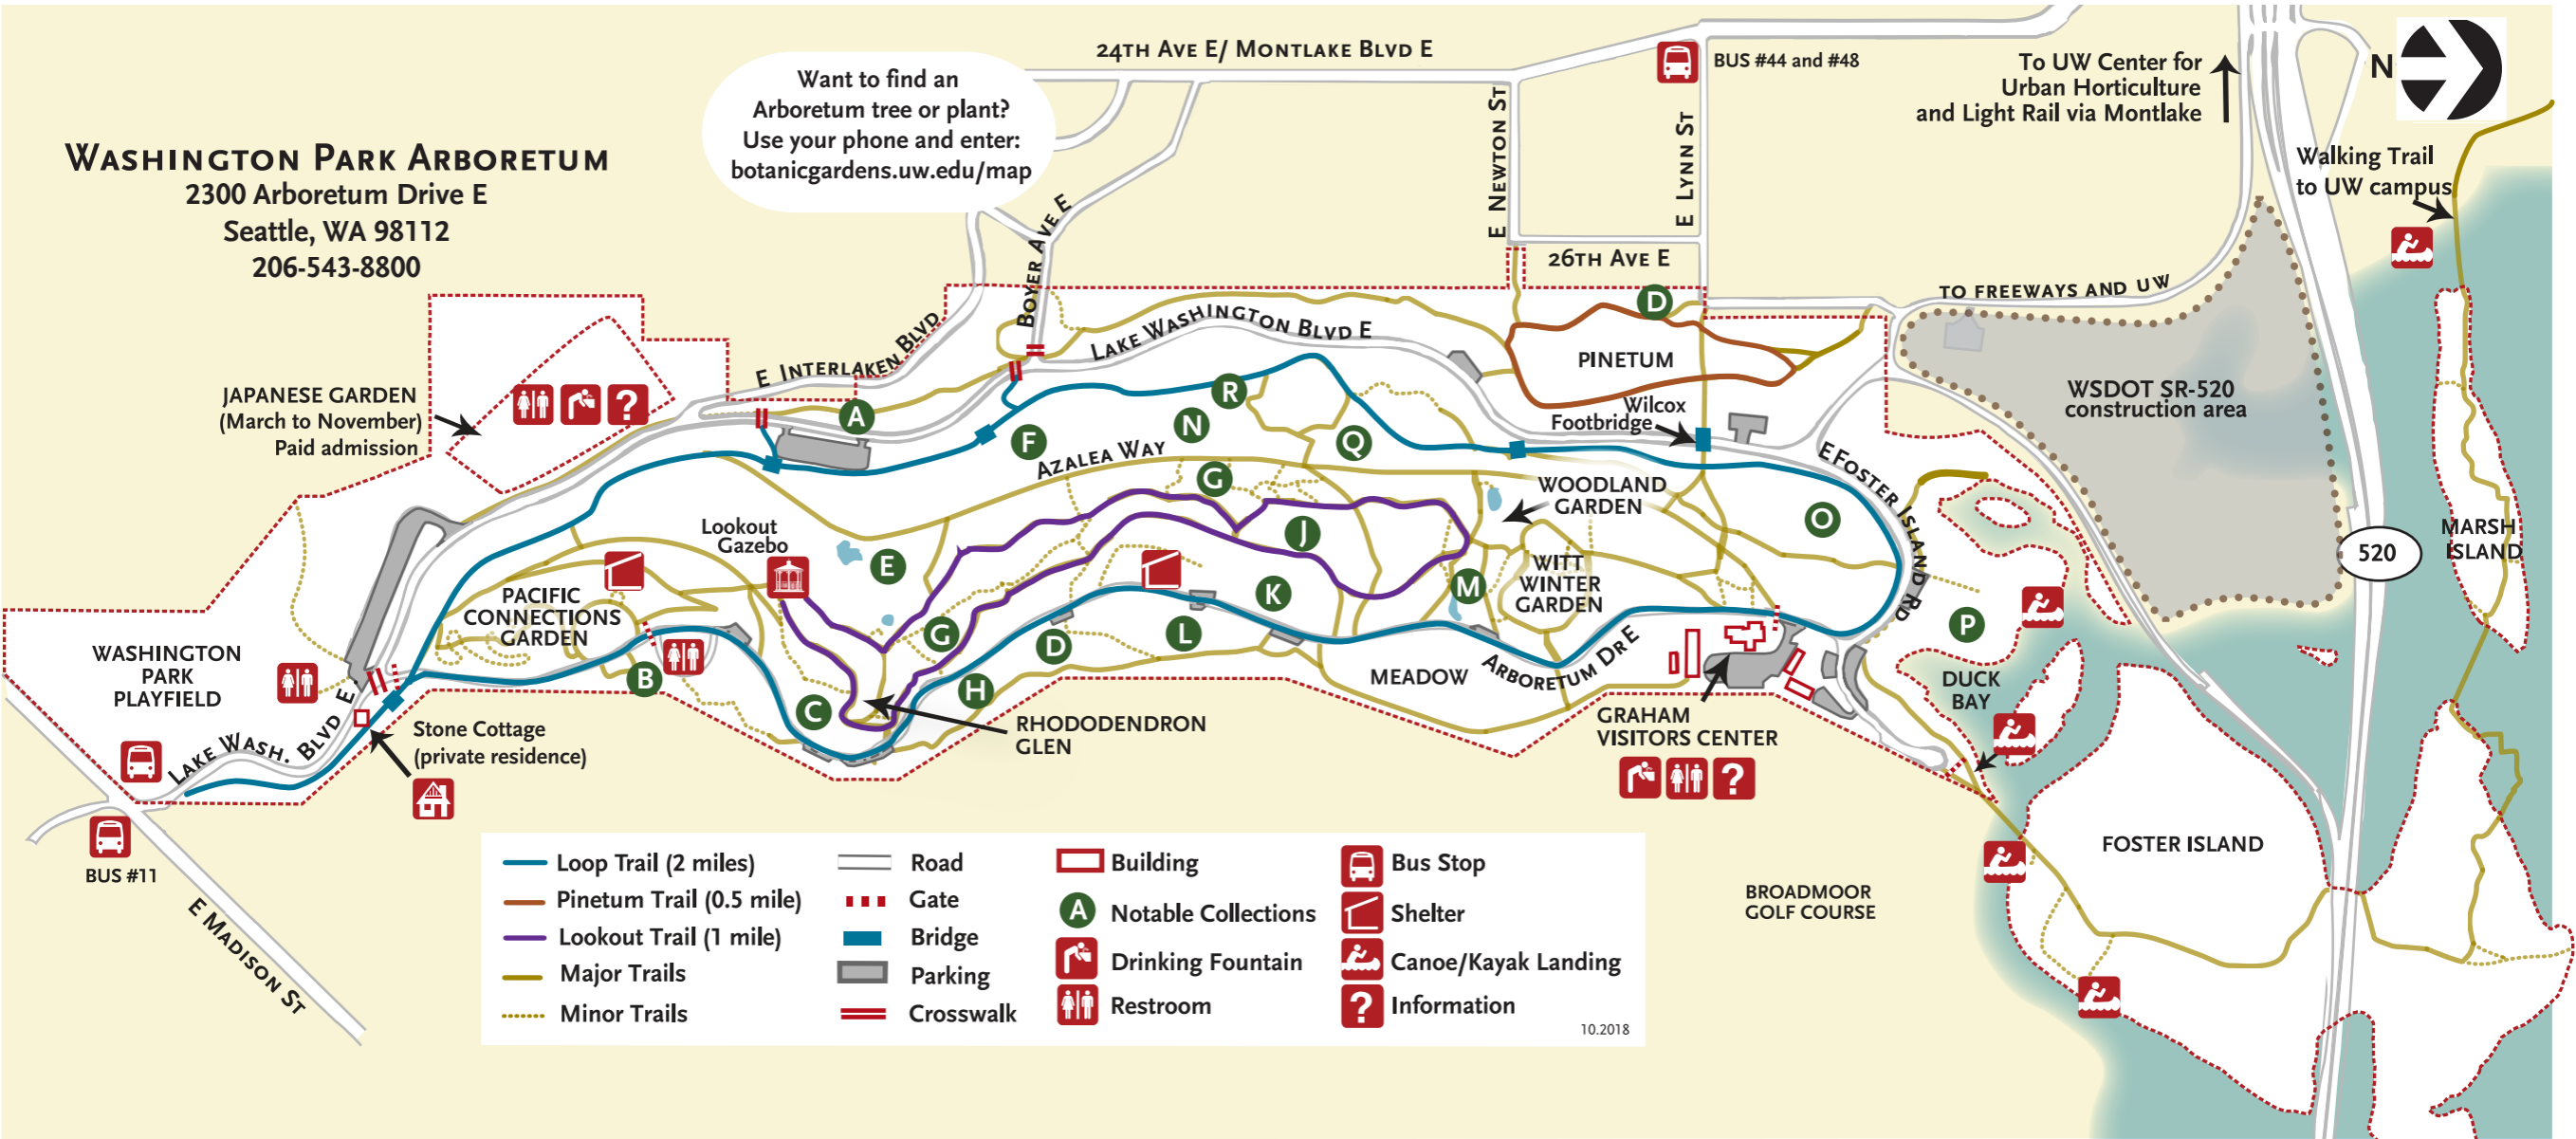

WASHINGTON PARK ARBORETUM

2300 Arboretum Drive E
Seattle, WA 98112
206-543-8800

Want to find an
Arboretum tree or plant?
Use your phone and enter:
botanicgardens.uw.edu/map

Loop Trail (2 miles)	Road	Building	Bus Stop
Pinetum Trail (0.5 mile)	Gate	Notable Collections	Shelter
Lookout Trail (1 mile)	Bridge	Drinking Fountain	Canoe/Kayak Landing
Major Trails	Parking	Restroom	Information
Minor Trails	Crosswalk		