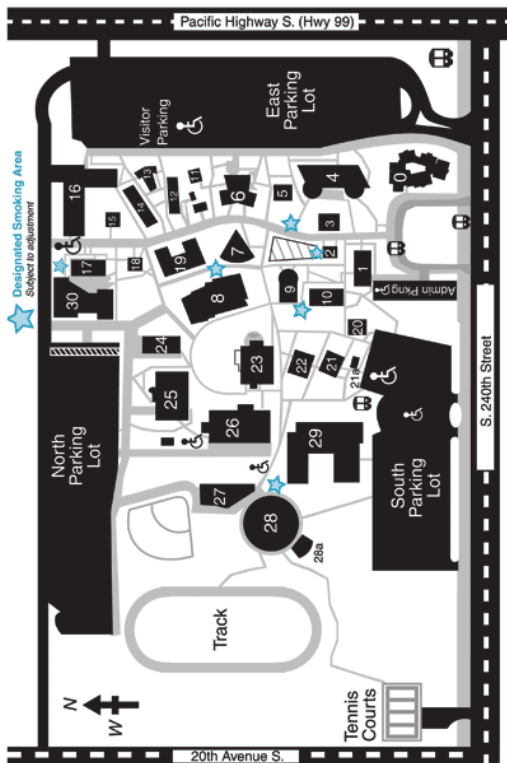

Campus Map:

Driving Directions:

Southbound (from Seattle)

Take Interstate 5 South to Exit # 149 - toward Kent/Des Moines.

Turn right onto S. Kent-Des Moines Road (WA-516).

Turn a sharp left onto Pacific Highway South (WA 99).

Turn right on South 240th Street.

Entrances to East & South parking lots are on the right.

Entrance to North parking lot is off 20th Avenue South.

Northbound (from Tacoma)

Take Interstate 5 North to Exit # 149B.

Merge onto S. Kent-Des Moines Road (WA-516 West) toward Des Moines.

Turn a sharp left onto Pacific Highway South (WA 99).

Turn right on South 240th Street.

Entrances to East & South parking lots are on the right.

Entrance to North parking lot is off 20th Avenue South.

Parking Information: Park in spaces marked “Visitor” or unmarked spaces in the East, North, or South parking lots. On campus, follow the signs to Building