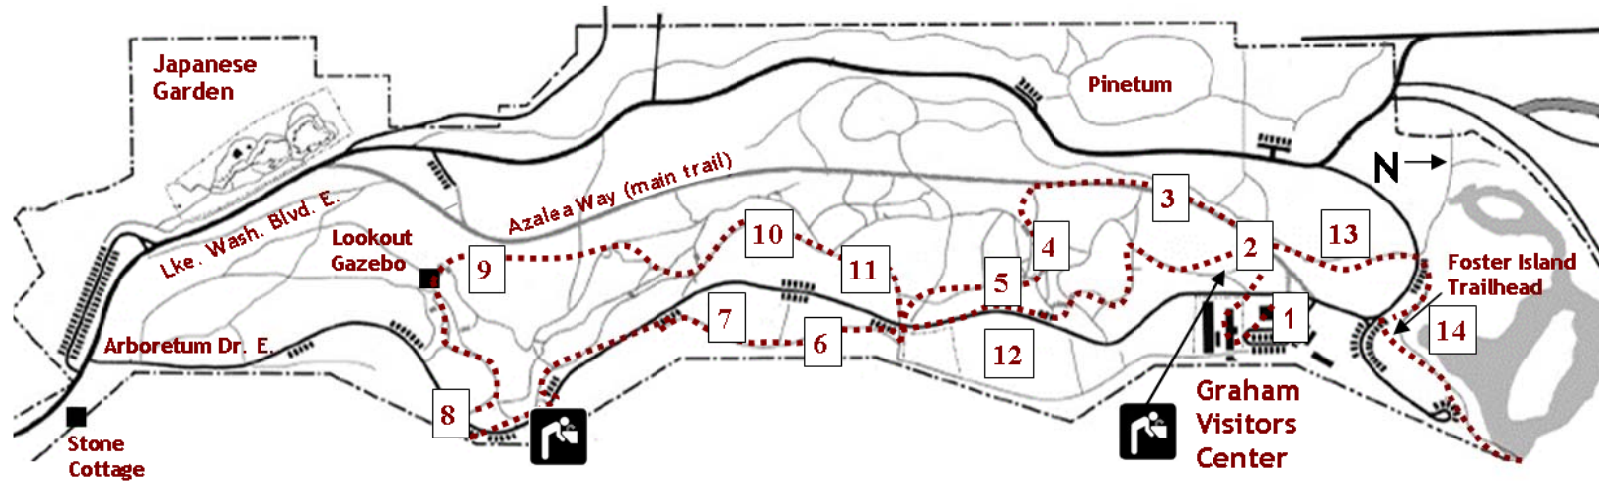

WASHINGTON PARK ARBORETUM

AUGUST Highlights

A WALKING TOUR

1 GRAHAM VISITORS CENTER

FLOWER CONTAINERS
Plant list inside or on-line

GARDENS AROUND GREENHOUSES
Flowering perennials and shrubs

Harlequin Glory Bauer
Clerodendrum trichotomum
Small deciduous tree
White flowers emerge from scarlet calyxes
Metallic blue fruit

2 **Crape Myrtle**
Lagerstroemia
Deciduous tree
Pink or white flower panicles
Striking pale bark

3 AZALEA WAY

Several plants of interest along WPA's main trail

4 WOODLAND GARDEN

Chaste Tree
Vitex agnuscastus 'Silver Spire'
Deciduous tree
Lavender or white flower spikes
Fine textured, grayish foliage

Oakleaf Hydrangea
Hydrangea quercifolia
Spreading deciduous shrub
Oak leaf shaped foliage
Conical white flowers

5 **Sourwood**
Oxydendrum arboreum
Deciduous tree
Pendent white flowers

6 **Mountain Ash/Whitebeam**
Sorbus
Deciduous tree
Red, orange, pink or white fruit

13 **Oak**
Quercus
Lovely shade tree

14 **FOSTER ISLAND TRAIL**
Cool shoreline trail
Water-loving plants and animals